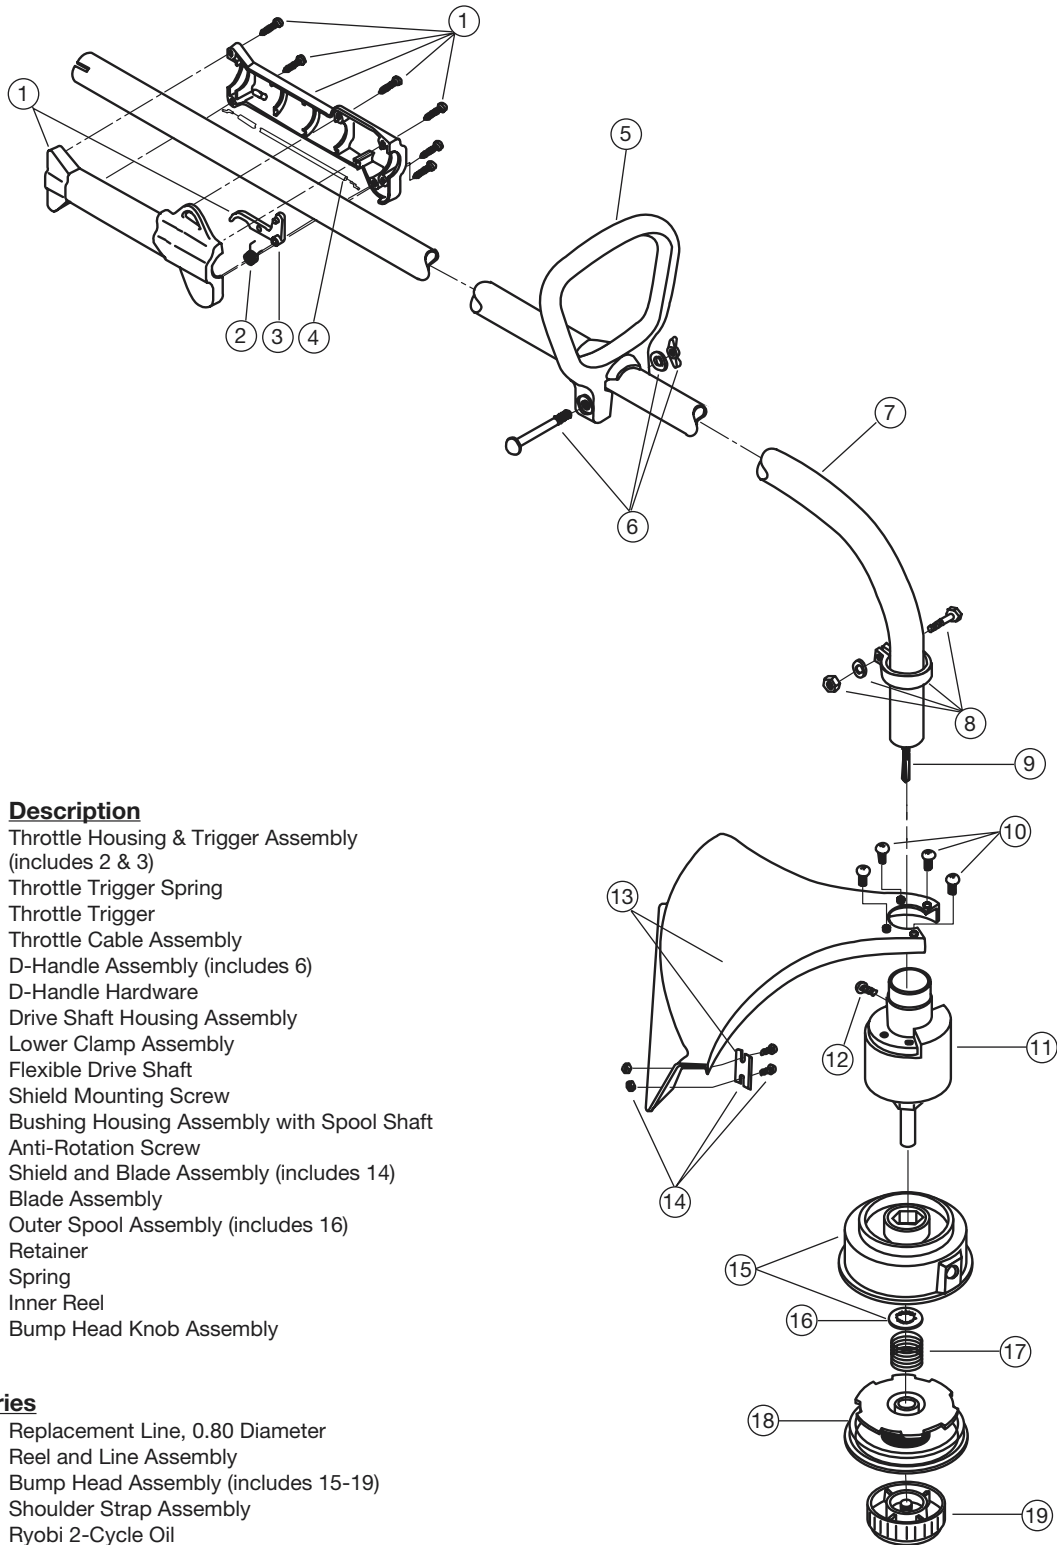

## 2-CYCLE GAS TRIMMER

PPN- 41AD700G034

Item	Part No.	Description
1	791-182093	Throttle Housing & Trigger Assembly (includes 2 & 3)
2	791-610314	Throttle Trigger Spring
3	791-180975	Throttle Trigger
4	791-182068	Throttle Cable Assembly
5	791-153064	D-Handle Assembly (includes 6)
6	791-181587	D-Handle Hardware
7	791-181893	Drive Shaft Housing Assembly
8	791-153597	Lower Clamp Assembly
9	753-04280	Flexible Drive Shaft
10	791-180531	Shield Mounting Screw
11	791-181784	Bushing Housing Assembly with Spool Shaft
12	791-145569	Anti-Rotation Screw
13	791-683274	Shield and Blade Assembly (includes 14)
14	791-682061	Blade Assembly
15	791-153619	Outer Spool Assembly (includes 16)
16	791-610660	Retainer
17	791-610317	Spring
18	791-610318	Inner Reel
19	791-153066	Bump Head Knob Assembly