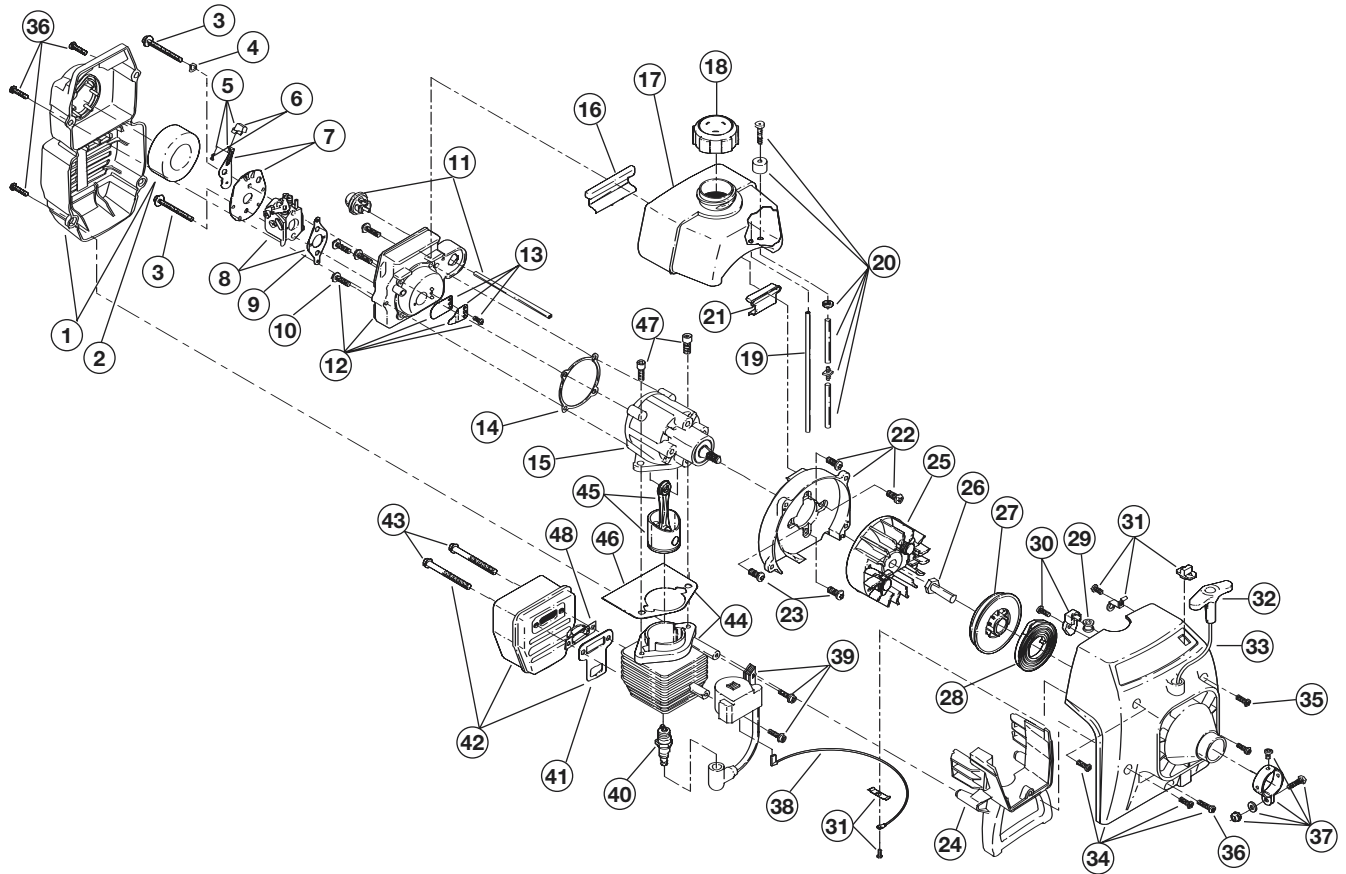

ENGINE PARTS - MODEL 700r 2-CYCLE GAS TRIMMER

PPN- 41AD700G034

Item	Part No.	Description	Item	Part No.	Description
1	791-182059	Air Cleaner/Muffler Cover Assembly (includes 2 & 36)	30	791-181889	Pulley Retainer Assembly
2	791-180350	Air Cleaner Filter	31	791-180035	Switch Assembly
3	791-180351	Carburetor Mounting Screw Assembly	32	791-181079	Pull Handle
4	791-180226	Wavey Washer	33	791-613103	Rope
5	791-182201	Choke Lever Assembly (includes 6)	34	791-181927	Starter Housing Assembly (includes 27-33 & 35)
6	791-182202	Choke Knob and Screw	35	791-181862	Housing Screw
7	791-182203	Choke Lever and Plate (includes 5)	36	791-181345	Cover Screw
8	791-182875	Carburetor Assembly (includes 9 & 20)	37	791-153597	Upper Clamp Assembly
9	791-610675	Carburetor Gasket	38	791-180036	Wire Lead
10	791-181860	Carb Mount Screw	39	791-181937	Module Assembly
11	791-181558	Primer and Hose Assembly	40	791-610311	Spark Plug
12	791-182063	Carb Mount Assembly (includes 10, 13 & 14)	41	791-182065	Exhaust Gasket
13	791-684451	Reed Assembly	42	791-182066	Muffler Assembly (includes 43 & 48)
14	791-612115	Carburetor Mount Gasket	43	791-147575	Muffler Mounting Bolt Assembly
15	791-181865	Crank Case Service Assembly (includes 10 & 23)	44	753-1206	Cylinder Assembly
16	791-612134	Rear Mounting Pad	45	753-1207	Piston and Rod Assembly
17	791-182767	Fuel Tank Assembly (includes 18-20)	46	791-610674	Cylinder Gasket
18	791-182612	Fuel Cap Assembly	47	791-181870	Cylinder Bolt
19	791-181168	Fuel Return Line	48	791-182747	Spark Arrestor Screen
20	791-682039	Fuel Line Assembly	*	791-182067	Engine Gasket Kit
21	791-145308	Front Mounting Pad	*	791-180602	O.E.M. Carburetor Repair Kit (Walbro)
22	791-153520	Shroud Assembly	*	791-181069	Gasket Diaphragm Repair Kit (Walbro)
23	791-181861	Shroud Screw	*	753-1209	Piston Ring
24	791-182064	Shroud Extension and Stand	*	753-04173	Short Block Assembly (includes 10, 15, 23, 44-47)
25	791-182736	Flywheel Assembly			
26	791-610303	Square Nut Drive			
27	753-04232	Recoil Pulley Assembly			
28	791-613102	Recoil Spring			
29	791-611061	Rope Guide			
			*	Items Not Shown