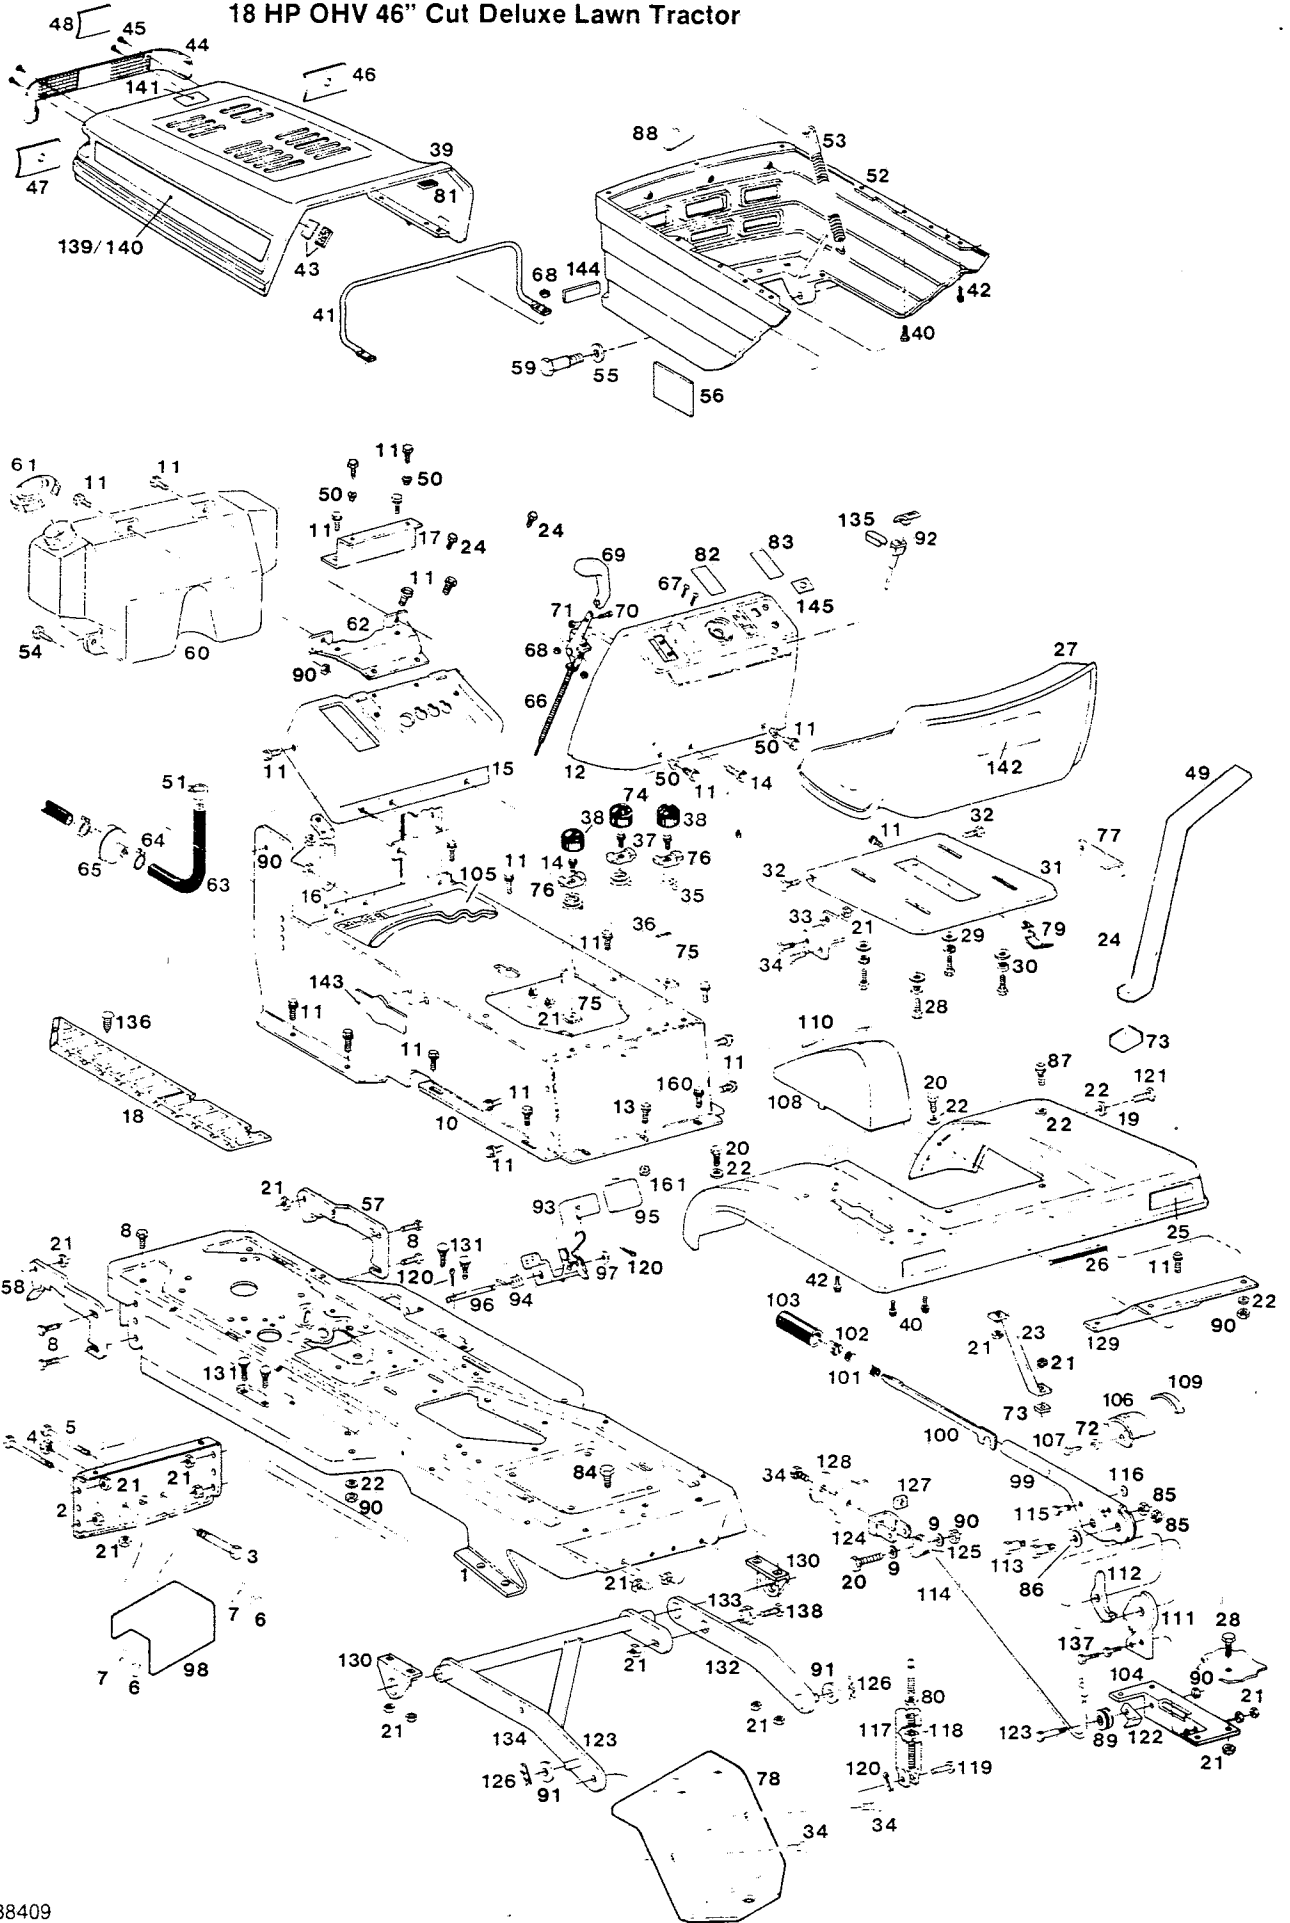

MODEL 740K
18 HP OHV 46" Cut Deluxe Lawn Tractor

MAIN FRAME

MODEL 740K 18 HP OHV 46" Cut Deluxe Lawn Tractor

Index No.	Part No.	Description	Index No.	Part No.	Description
1	019323	Frame - main	74	136184	Cover - long spring
2	019240	Bracket - front axle	75	095166	Bracket - seat stop
3	380303	Bolt - hex shoulder 1/2-13 x 2-5/8	76	095174	Clamp - short spring
4	380311	Nut - hex jam 1/2-13 top lock	77	013904	Bracket - seat plate R.H.
5	151266	Bolt - hex 3/8-16 x 3	78	018093	Plate - rear hitch
6	310011	Nut - hex 3/8-16 cntr lock	79	014258	Bracket - seat switch
7	158055	Washer - conical lock	80	310052	Nut - hex 1/4-20
8	114744	Bolt - hex 5/16-18 x 3/4 whiz	81	446799	Pad - hood
9	615690	Washer - flat 1/4	82	006601	Plate - Lawn Chief
10	019216	Console - chassis	83	006593	Plate - monitor lights
11	158089	Screw - taptite 1/4-20 x 1/2	84	157891	Bolt - hex tap 3/8-16 x 1
12	114017	Dash - plastic	85	157610	Nut - hex 5/16-18 flanged
13	159228	Screw - tapping 5/16-18 x 3/4	86	159343	Washer - flat
14	450858	Bolt - hex 1/4-20 x 3/4	87	157883	Bolt - hex 1/4-20 x 1
15	013763	Support - dash	88	110379	Tie - cable
16	013771	Brace - dash	89	112177	Pulley - cable, plastic
17	013789	Brace - dash & fuel tank	90	452615	Nut - hex 1/4-20 nylok
18	114744	Pad - foot, L.H. platform	91	156075	Washer - flat 1/2
	114736	Pad - foot, R.H. platform (not shown)	92	052183	Control - choke w/cable
19	013110	Fender - rear wheels	93	109777	Pedal - clutch/brake w/brake lever
20	158972	Bolt - hex 1/4-20 x 1	94	100008	Spring - pedal return
21	310151	Nut - hex 5/16-18 nylok	95	112235	Pad - pedal
22	158113	Washer - flat	96	087668	Shaft - pedal
23	014357	Brace - fender L.H.	97	158873	Washer - flat 1/2
24	450072	Bolt - hex 1/4-20 x 1-1/2	98	019968	Bracket - clutch stop
25	114850	Reflector - fender, red	99	013748	Lever - height adjusting
26	112318	Strip - fender trim	100	097303	Rod - lever
27	135186	Seat	101	097295	Spring - lever
28	450346	Bolt - hex 5/16-18 x 3/4	102	112672	Knob - adjusting lever
29	715185	Washer - flat 5/16	103	112680	Grip - lever
30	311118	Washer - lock 5/16	104	014134	Bracket - adjusting lever
31	013011	Plate - seat mount	105	796383	Decal - DANGER, on console
32	157503	Bolt - hex shoulder, 5/16-18 x 5/8	106	113316	Indicator - height of cut
33	013896	Bracket - seat plate L.H.	107	158527	Screw 8-32 x 3/8
34	450437	Bolt - hex 5/16-18 x 5/8	108	113308	Cover - height adjust lever
35	109694	Spring - seat, short	109	008433	Decal - height indicator numbers
36	097493	Spring - seat, long	110	008425	Decal - cover, height of cut
37	097527	Clamp - long spring	111	098459	Quadrant - height adjust
38	112334	Cover - short spring	112	098467	Pawl - height adjust
39	113019	Hood - upper	113	158675	Bolt - shoulder 5/16-18 x 5/8
40	158832	Screw - taptite 10-24 x 1/2	114	052571	Cable - deck lifting
41	098343	Support - hood	115	097337	Pin - clevis
42	159400	Screw #10-24 x 1	116	158857	E Ring
43	136671	Fastener - hood (hook & loop)	117	159137	Clevis - lift cable
44	112565	Lens - headlights	118	157966	Nut - square 1/4-20
45	158865	Screw - taptite 6 x 1/2	119	157263	Pin - clevis
46	794495	Reflector - light R.H.	120	715029	Pin - cotter 3/32 x 3/4
47	136325	Reflector - light L.H.	121	159004	Bolt - hex 1/4-20 x 3/4
48	136333	Reflector - center	122	097352	Retainer - cable
49	018861	Brace - fender R.H.	123	158683	Bolt - shoulder 1/4-20 x 1
50	381822	Bushing - nylon w/shoulder	124	097279	Clevis - pulley, fender
51	162404	Clamp - fuel line	125	086702	Pulley - cable, steel
52	113183	Hood - lower	126	715011	Hairpin cotter
53	136416	Spring - hood	127	158923	Nut - square 5/16-18
54	158824	Screw - hex taptite 1/4-10 x 3/4	128	014142	Washer - formed
55	715417	Washer - flat 3/8	129	013938	Bracket - fender, rear
56	006874	Decal - heat reflective	130	013813	Bracket - hanger
57	176347	Bracket - lower hood R.H.	131	313502	Bolt - rd. head 5/16-18 x 1
58	176339	Bracket - lower hood L.H.	132	019976	Link - suspension R.H.
59	162057	Bolt - shoulder 5/16-18	133	158691	Nut - eccentric, deck leveling
60	114025	Tank - fuel, 3 gal.	134	022418	Suspension Assembly - lift
61	113340	Cap - fuel tank	135	089243	Clip - choke retainer
62	015305	Bracket - fuel tank	136	114777	Fastener - foot pad
63	672832	Hose - fuel line	137	152108	Bolt - hex 5/16-18 x 1
64	303859	Clamp - fuel line	138	156968	Bolt - hex 5/16-18 x 1-1/4
65	432625	Filter - fuel	139	796417	Decal - hood side L.H.
66	052175	Control - throttle w/cable	140	796425	Decal - hood side R.H.
67	158451	Screw - pan hd. 10-24 x 5/8	141	795344	Decal - Made in U.S.A.
68	452318	Nut - hex 10-24 nylok	142	008136	Decal - seat, LAWN CHIEF
69	112730	Knob - throttle lever	143	792879	Logo - plastic 18-46
70	159335	Screw - pan head 8-32 x 3/8	144	006619	Logo - plastic, LAWN CHIEF
71	159244	Nut - hex 8-32	145	793042	Decal - mower clutch
72	715136	Washer - flat #10-24			
73	158758	Spacer - fender brace			