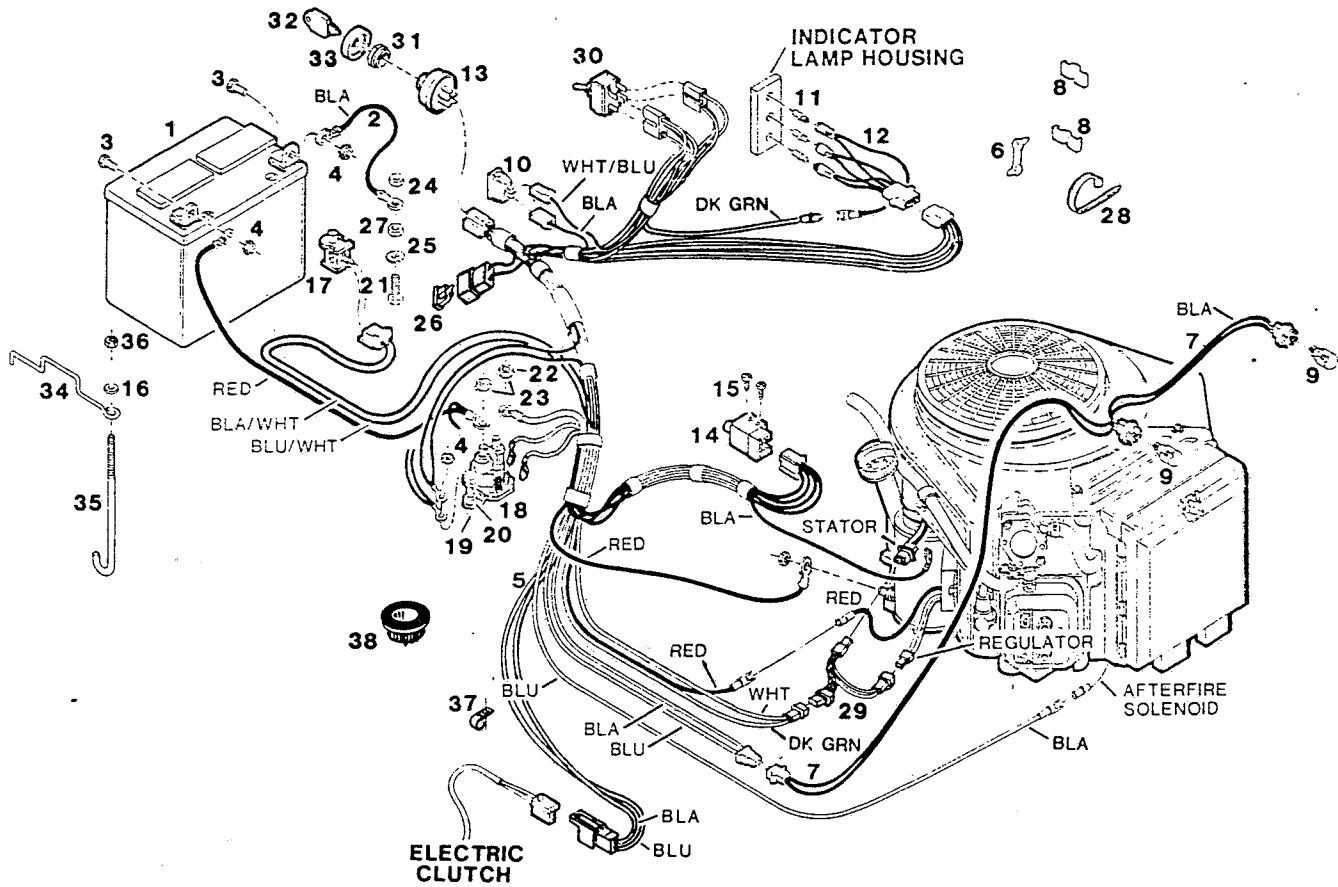

MODEL 740K
18 HP OHV 46" Cut Deluxe Lawn Tractor

MODEL 740 ELECTRICAL SYSTEM

Index No.	Part No.	Description	Index No.	Part No.	Description
1	138735	Battery - 12 volt, dry	20	616375	Nut - hex 1/4-20 ctr lock
2	134908	Wire - battery ground, black	21	152108	Bolt - hex 5/16-18 x 1
3	449587	Bolt - hex 1/4-20 x 5/8	22	157974	Nut - hex 5/16-24
4	715037	Nut - hex 1/4-20 keps	23	152975	Washer - lock 5/16 ext tooth
5	138396	Harness - wiring	24	310151	Nut - hex 5/16-18 nylok
6	112326	Retainer - harness	25	153510	Washer - lock 5/16 int tooth
7	136945	Harness - headlights	26		Fuse - 15 amp (purchase locally)
8	134676	Retainer - harness, press-on	27	616342	Nut - hex 5/16-18
9	135533	Bulb - headlights	28	110379	Tie-cable
10	135814	Switch - headlights	29	138628	Wire - resistor
11	136051	Bulb - monitor indicator	30	138404	Switch - electric clutch
12	138545	Harness - indicator lights	31	158717	Nut - ignition switch
13	138693	Switch - ignition	32	136242	Key - ignition
14	134825	Switch - clutch interlock	33	112698	Boot - ignition switch
15	157933	Screw - pan head #12	34	096123	Bracket - battery hold-down
16	615690	Washer - flat 1/4	35	096115	Rod - battery hold-down
17	138750	Switch - system interlock	36	452615	Nut - hex 1/4-20 nylok
18	138529	Solenoid - starter	37	135145	Retainer - clutch wire
19	158121	Bolt - hex 1/4-20 x 3/4	38	114942	Bushing - wire insulator