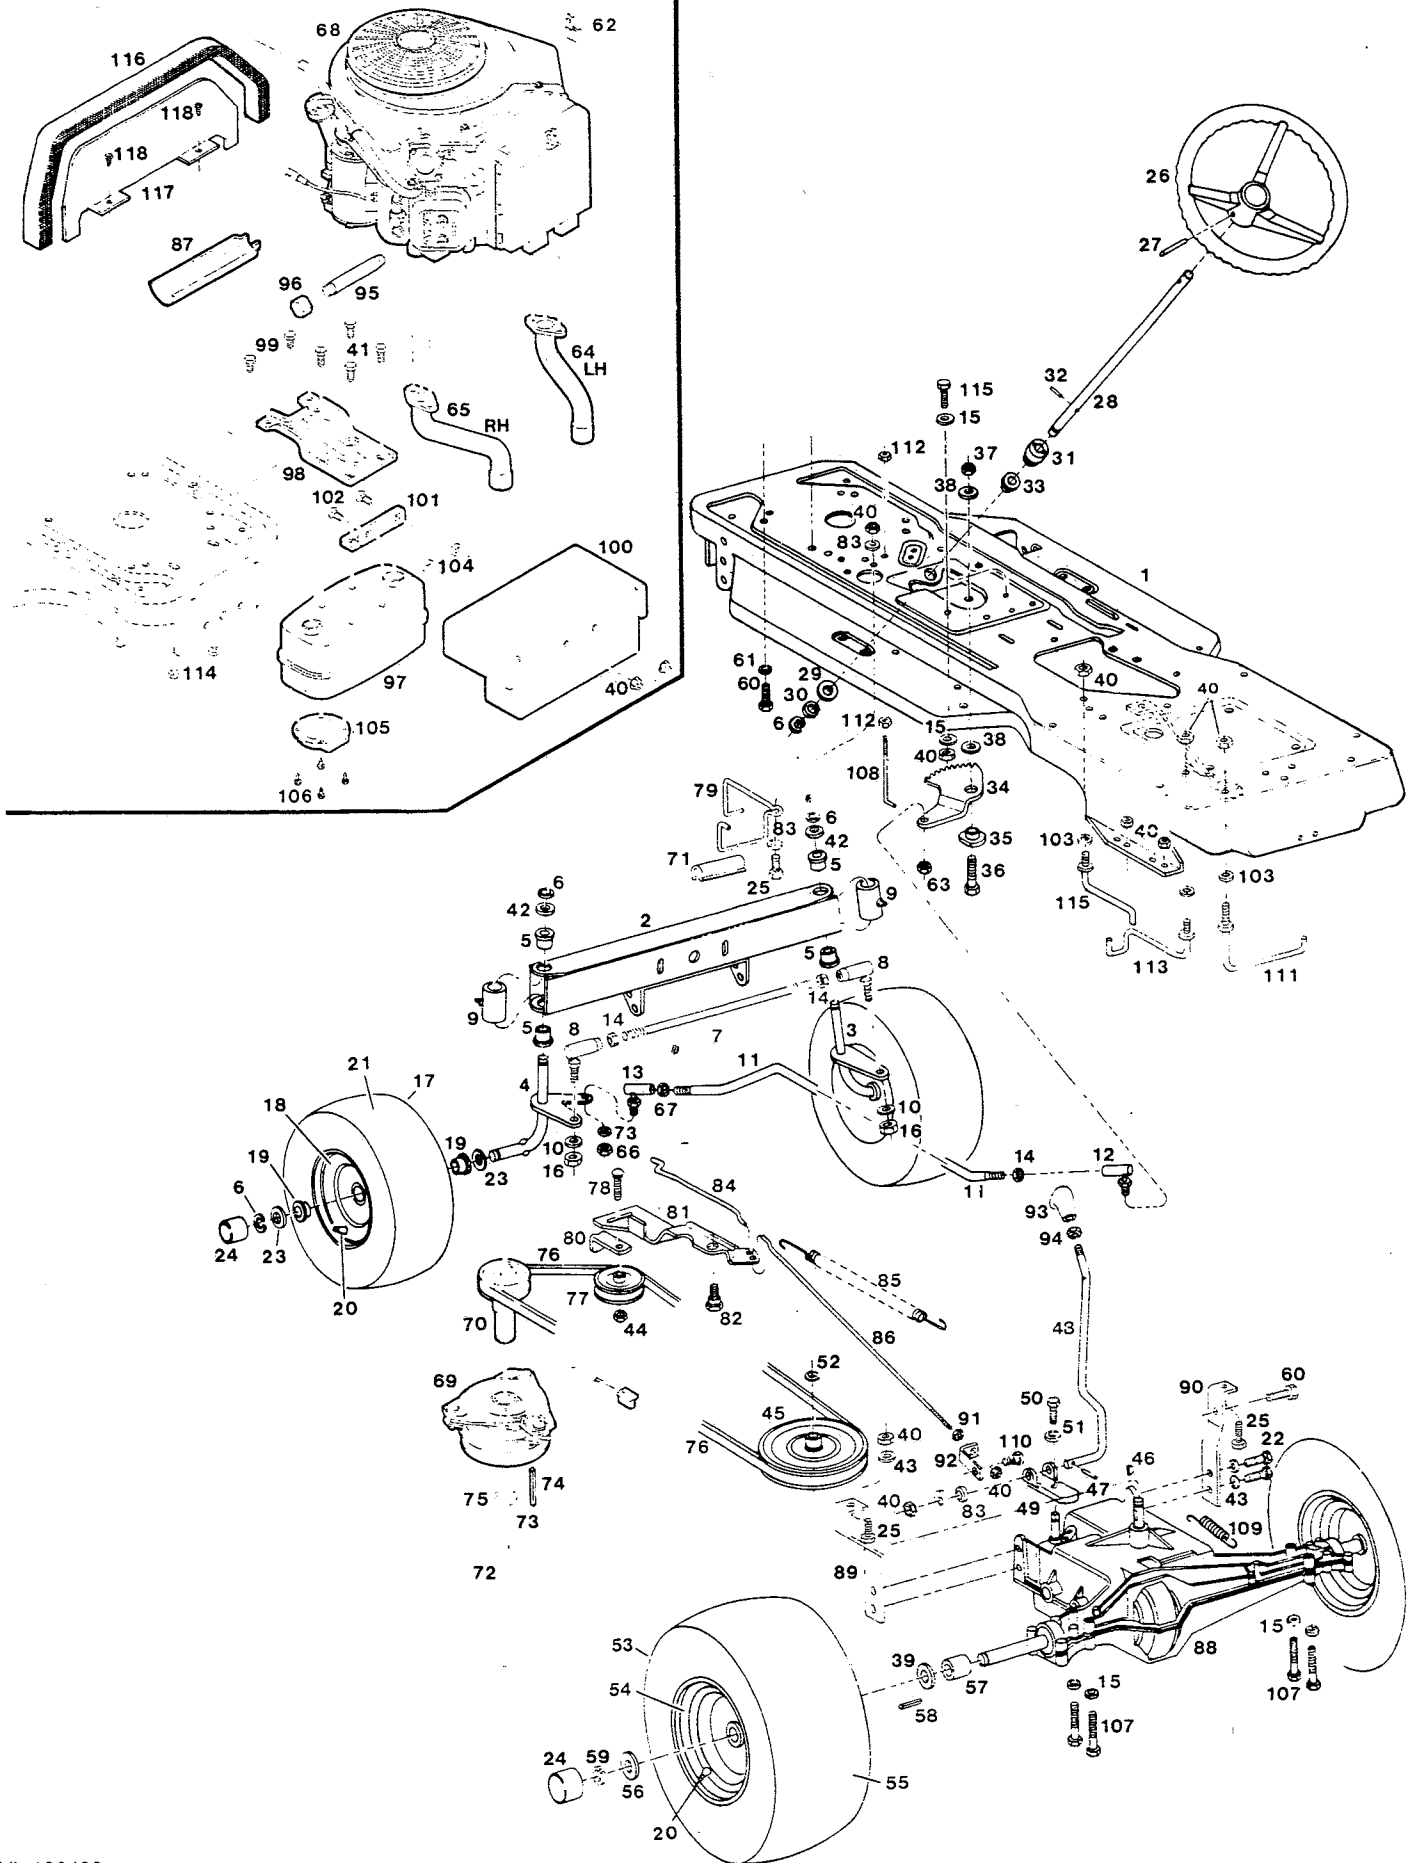

- This parts list covers several different mower models; not all of the parts listed may be used on the particular model you are working with.
- When servicing use only **Genuine Factory Replacement Parts (OEM)** that are specifically designed for the particular model that you are working with
- Parts are right or left hand as viewed from the operator's position
- Model specifications are subject to change without prior notice.
- **Do not operate** the mower unless all parts are attached and in good working order
- Lawn mower deck and/or other painted parts differing in color may be substituted without notice

MODEL 740K
18 HP OHV 46" Cut Deluxe Lawn Tractor