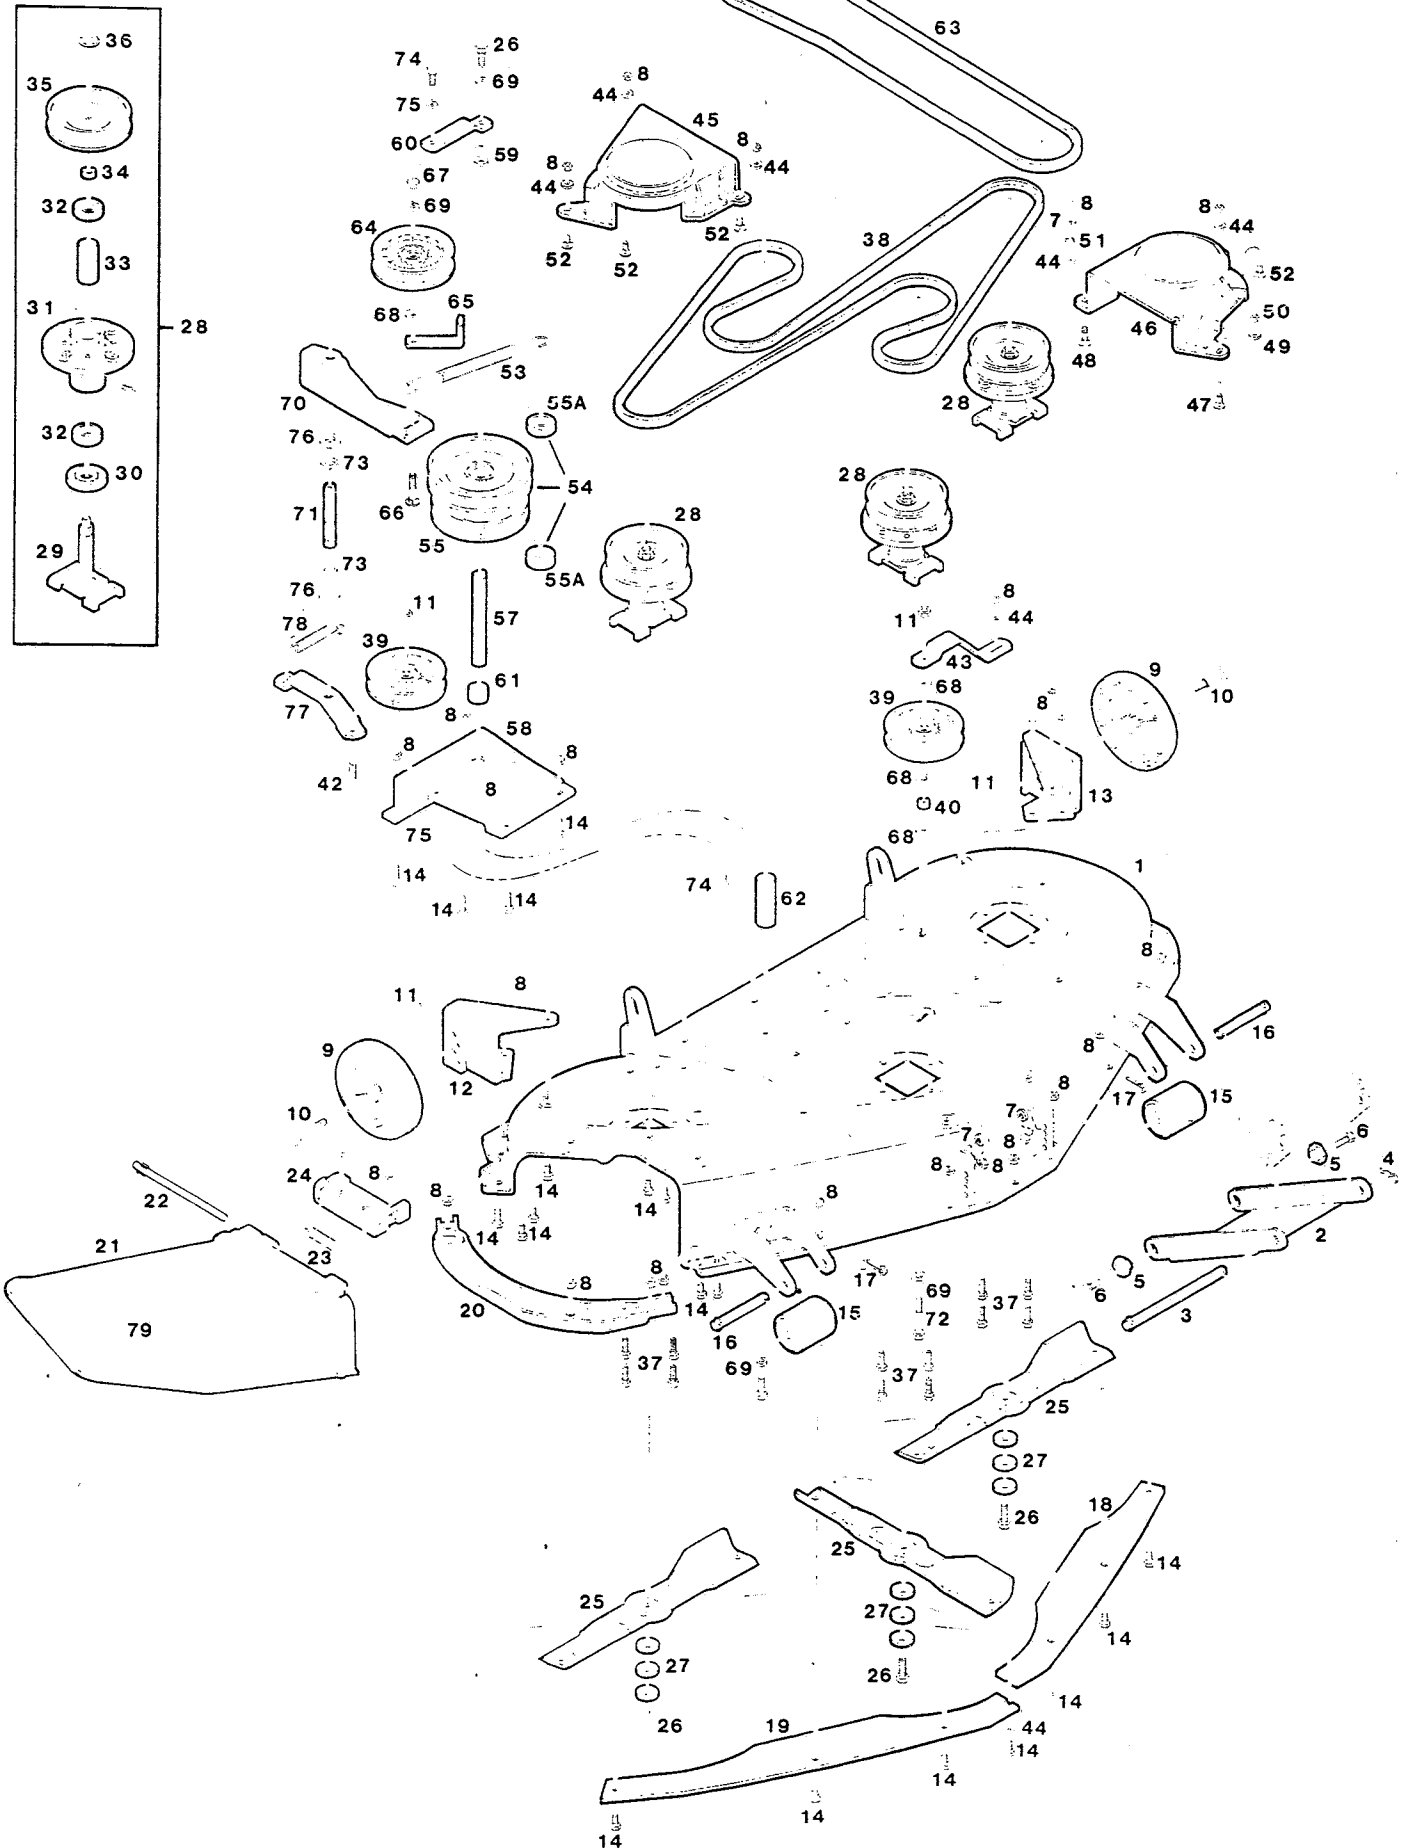

MODEL 740K
18 HP OHV 46" Cut Deluxe Lawn Tractor

46" MOWER DECK

Index No.	Part No.	Description	Index No.	Part No.	Description
1	020149	Deck - mower 46"	42	312322	Bolt - hex 3/8-16 x 1-3/4
2	022426	Drawbar - deck	43	019331	Strap - support, idler pulley
3	097469	Pin - drawbar	44	715185	Washer - flat 5/16
4	715011	Hairpin cotter	45	086348	Guard - belt RH
5	158691	Nut - eccentric deck leveling	46	086421	Guard - belt LH
6	156968	Bolt - hex 5/16-18 x 1-1/4	47	150011	Bolt - carriage 1/4-20 x 5/8
7	159194	Washer - flat 5/16	48	151696	Bolt - carriage 5/16-18 x 1-3/4
8	310151	Nut - hex 5/16-18 nylok	49	615690	Washer - flat 1/4
9	042226	Wheel - gauge 6"	50	452615	Nut - hex 1/4-20 nylok
10	157495	Bolt - shoulder 3/8-16 x 2-3/8	51	468348	Spacer - spring end
11	451195	Nut - hex 3/8 - 16 nylok	52	381657	Bolt - carriage 5/16-18 x 5/8
12	019406	Bracket - gauge wheel RH	53	087742	Spring - idler tension
13	019398	Bracket - gauge wheel LH	54	086371	Pulley - double w/bearings
14	450346	Bolt - hex 5/16-18 x 5/8			Includes 55 and 55A
15	042838	Roller - deck front	55	089193	Pulley - double w/o brgs
16	086470	Pin - roller axle	55A	095406	Bearing - pulley
17	715029	Pin - cotter 1/8 x 1-1/4	57	086405	Shaft - double pulley
18	019380	Baffle - deck LH	58	019349	Bracket - support, double pulley
19	019372	Baffle - deck RH	59	715417	Washer - flat 3/8
20	019364	Bar - skid	60	019448	Strap - support
21	114033	Deflector - discharge opening	61	086397	Spacer - support strap
22	086330	Pin - deflector pivot	62	086413	Spacer - support bracket
23	086322	Spring - deflector	63	138461	Belt - drive, from engine
24	019356	Bracket - deflector	64	086355	Pulley - idler
25	138446	Blade - 16" Hiliift	65	098012	Retainer - belt
26	158543	Bolt - hex nylok 3/8-24 x 1	66	158444	Bolt - carriage 3/8-16 x 2
27	158055	Washer - conical lock	67	715391	Nut - hex 3/8-16
28	019414	Spindle assembly - blade	68	158337	Washer - flat 3/8
		Includes next 8 parts	69	150185	Washer - split lock 3/8
29	138511	Shaft - blade w/saddle	70	019430	Arm - idler
30	134981	Shield - dust	71	086389	Shaft - idler pivot arm
31	138503	Housing - spindle w/o brgs	72	312363	Bolt - hex 3/8-24 x 1
32	137760	Bearing - shaft	73	381574	Ring - retainer
33	098194	Spacer - bearings	74	381582	Bolt - hex 5/16-24 x 7/8
34	157404	Spacer - drive pulley	75	311118	Washer - split lock 5/16
35	019935	Pulley - drive	76	155580	Washer - flat 5/8
36	159301	Nut - hex 7/16-20 flge lock	77	019422	Bracket - idler pulley
37	159830	Bolt - hex tap 5/16-18 x 7/8	78	136879	Spring - idler tension
38	138453	Belt - blade drive	79	143115	Decal - DANGER
39	336487	Pulley - idler, blade belt	--	087361	Chute - rear bagger
40	086439	Spacer - pulley	--	394080	Deck Assembly - complete
41	162321	Bolt - hex 3/8-16 x 2-1/2			

- This parts list covers several different mower models; not all of the parts listed may be used on the particular model you are working with.
- When servicing use only **Genuine Factory Replacement Parts (OEM)** that are specifically designed for the particular model that you are working with.
- Parts are right or left hand as viewed from the operator's position.
- Model specifications are subject to change without prior notice.
- **Do not operate** the mower unless all parts are attached and in good working order.
- Lawn mower deck and/or other painted parts differing in color may be substituted without notice.