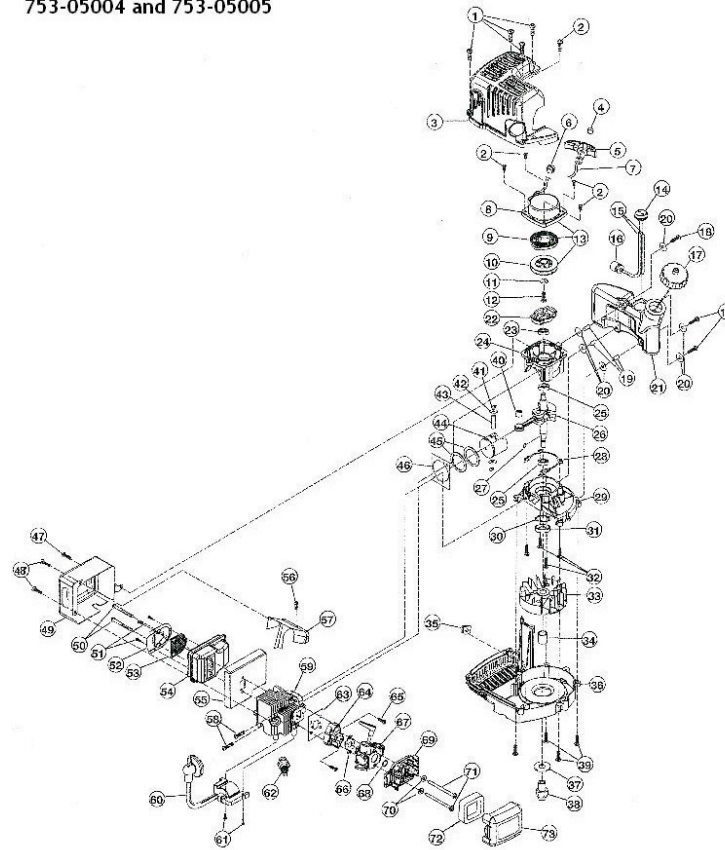

29cc Jenn-Feng Engine (McCulloch)

753-05004 and 753-05005

Ref #	Part Number	Qty	Description
1	753-04518		Screw
2	753-04519		Screw
3	** SEE Below		Engine Cover
4	753-04521		Pull Handle Bushing
5	753-04522		Pull Handle
6	753-04523		Rope Guide
7	753-04524		Rope
8	753-04525		Recoil Case
9	753-04526		Recoil Spring
10	753-04527		Recoil Pulley
11	753-04528		Washer
12	753-04529		Screw
13	753-04530		Recoil Assembly (includes 4-12)
14	753-04531		Fuel Line Grommet
15	791-181828		Fuel Line
16	753-04533		Fuel Filter
17	791-180000B		Fuel Cap
18	753-04535		Screw
19	753-04536		Spacer
20	753-04537		Washer
21	753-04538		Fuel Tank Assembly (includes 14-17)
22	753-04539		Pulley Assembly
23	753-04540		Upper Oil Seal
24	753-04541		Upper Crankcase
25	753-04542		Bearing
26	753-04543		Keyed Powershaft Assembly
27	753-04544		Flywheel Key
28	753-04545		Crankshaft Gasket
29	753-04546		Lower Crankcase
30	753-04547		C-Clip
31	753-04548		Lower Oil Seal
32	753-04549		Crankshaft Screw
33	753-04550		Flywheel
34	753-04551		Spacer
35	753-04552		Spark Wire Grommet
36	753-04553		Lower Engine Cover
37	753-04554		Washer
38	753-04555		Impeller Nut
39	753-04556		Shroud Screws
40	753-04557		Bearing
41	753-04558		Retaining Ring
42	753-04559		Piston Spacer
43	753-04560		Piston Pin
44	753-04561		Piston
45	753-04562		Piston Ring
46	753-04563		Cylinder Gasket
47	753-04564		Screw
48	753-04565		Screw
49	753-04566		Muffler Cover
50	753-04567		Muffler Bolt
51	753-04568		Spark Arrestor Screw
52	753-04569		Spark Arrestor Hood
53	753-04570		Spark Arrestor