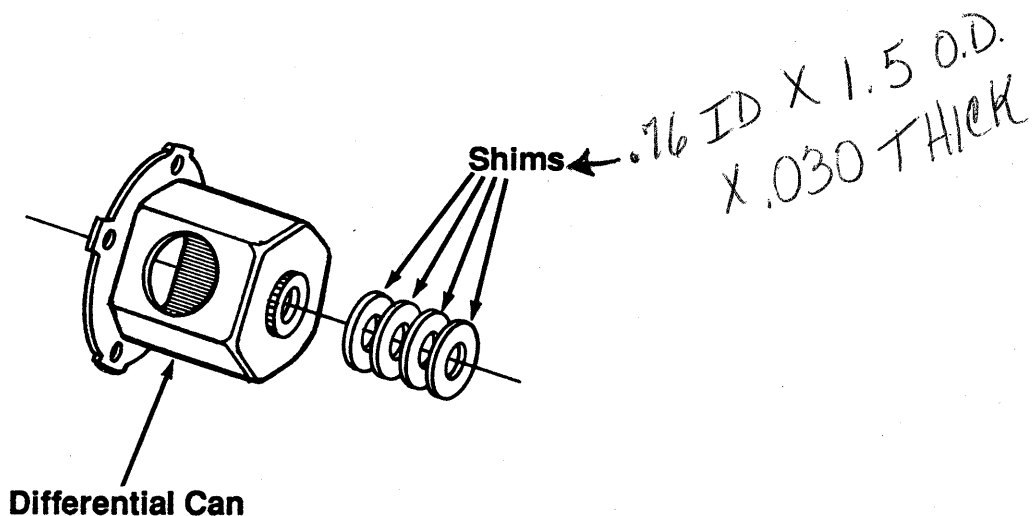

SERVICE KIT

753-0546

CODE: R-322
DATE: JANUARY 7, 1992
SUBJECT: REPLACEMENT OF DIFFERENTIAL CAN HOUSING ASS'Y.

KIT NUMBER 753-0546 REPLACES OLD STYLE DIFFERENTIAL CAN, PART NUMBER 717-0777. (717-0777 WILL BE CROSSED OVER TO KIT NUMBER 753-0546)

KIT 753-0546 INCLUDES:

QTY.	PART NO.	DESCRIPTION
1	717-1252	Differential Can
4	736-0351	Shim