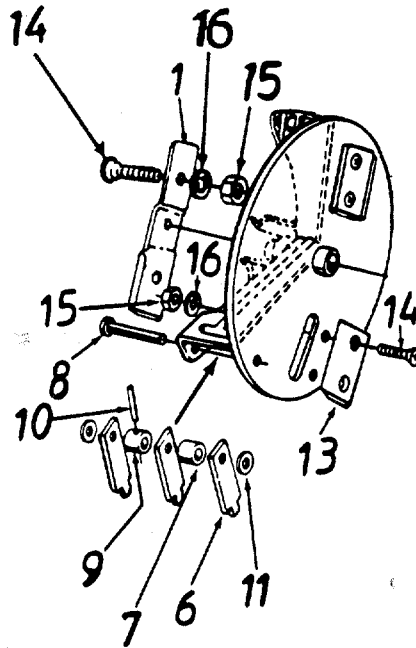

## 753-0568

CODE: PS-031

DATE: March 19, 1993

SUBJECT: Replacement Impeller  
Assembly Complete

Impeller Assembly Complete, part number 781-0484, is no longer available. Install Kit 753-0568 if a replacement impeller assembly complete is needed.

**Kit 753-0568 consists of:**

| REF NO. | PART NO.  | DESCRIPTION                      | QTY. |
|---------|-----------|----------------------------------|------|
| 1       | 742-0571  | Blade                            | 1    |
| 6       | 11459B    | Flail                            | 12   |
| 7       | 711-0564  | Flair Spacer                     | 4    |
| 8       | 711-0833A | Clevis Pin .496" Dia.            | 4    |
| 9       | 711-0834  | Flair Spacer w/.160" Dia. Hole   | 4    |
| 10      | 715-0249  | Spring Roll Pin 1.12" Lg.        | 4    |
| 11      | 736-0192  | Fl. Wash. .531" I.D. x .94" O.D. | 8    |
| 13      | 781-0490  | Chipper Blade                    | 2    |
| 14      | 710-1054  | Flat Hd. Scr. 5/16-24 x .75" Lg. | 6    |
| 15      | 712-0411  | Hex Top L-Nut 5/16-24 (Gr. 5)    | 6    |
| 16      | 736-0119  | L-Wash. 5/16" I.D.               | 6    |
| —       | 681-0002  | Impeller Ass'y. Comp             |      |