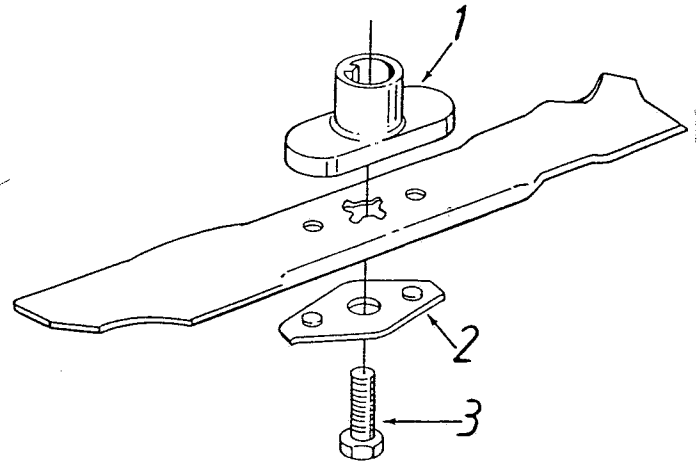

SERVICE KIT

753-0609

CODE: PM-241
DATE: AUGUST 8, 1994
SUBJECT: BLADE ADAPTER KIT -
2.15" ADAPTER

KIT 753-0609 CONSIST OF:

REF.	PART NO	DESCRIPTION
1	748-0377A	Blade Adapter
2	736-0524	Blade Bell Support
3	710-1257	Hex Bolt 3/8-24 x 2.5" Lg.