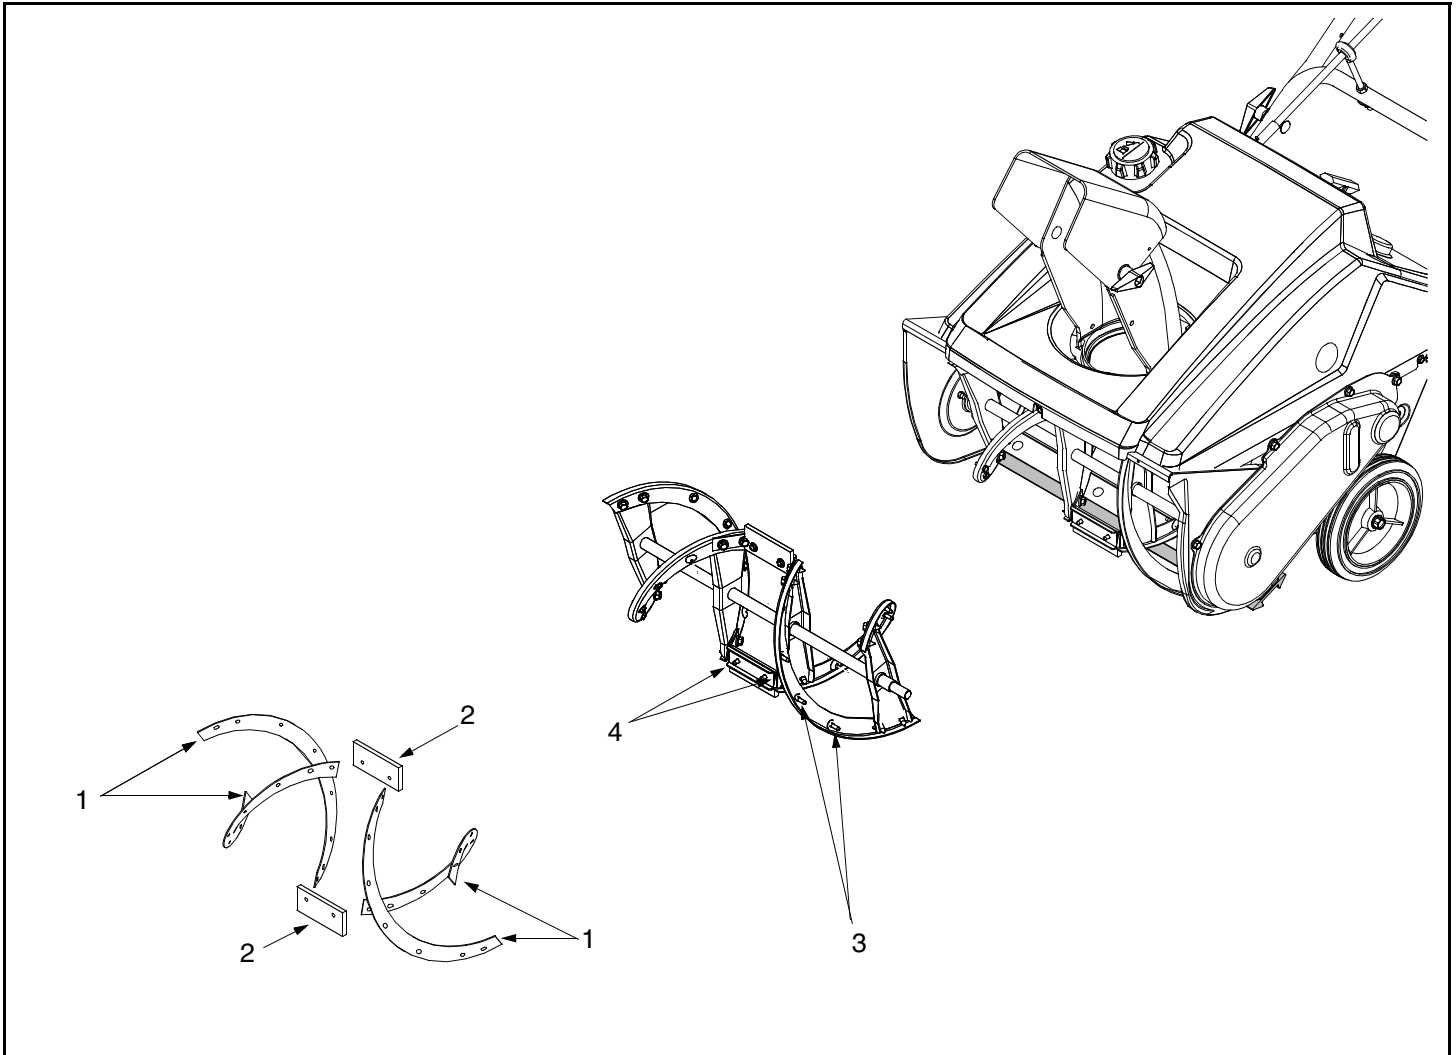

Service Kit

753-0613

CODE: ST-115

DATE: August 24, 2001

SUBJECT: Replacing Rubber Paddles

MODELS AFFECTED: All 21-inch single-stage
Snow Throwers

Use this service kit when ordering replacement rubber paddles for use on ALL 21-inch, single-stage snow throwers.

Figure 1

REF. NO.	PART NO.	Qty.	DESCRIPTION
1	731-0780A	4	Rubber Spiral
2	731-0782	2	Rubber Paddle
3	710-1003	16	Screw, #10-16 x .625
4	710-0896	8	Self-tapping Screw, 1/4-14 x .625

Form No. 770-8928A
(08/2001)