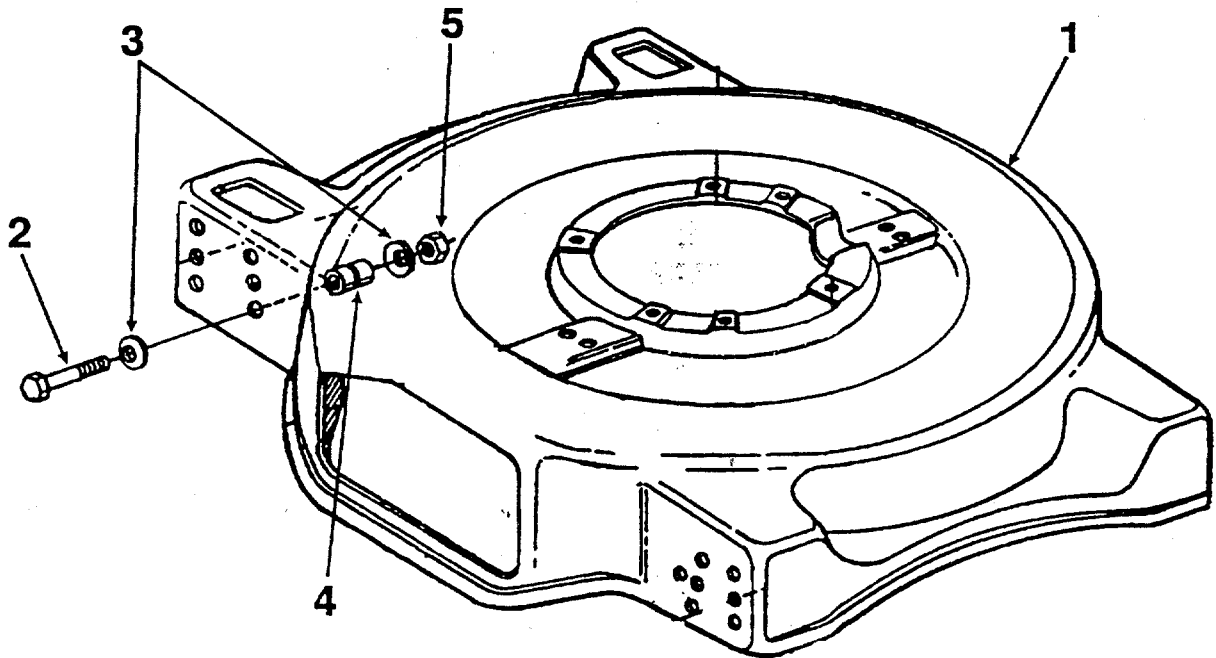

## 753-0651

Code: PM-250

Date: February 26, 1996

Subject: Replacing 20" Deck assembly 14995.

**THIS KIT REPLACES THE 20" DECK ASSEMBLY PART NUMBER 14995.**

**Service Kit 753-0651 Consists of:**

REF.	PART NO.	DESCRIPTION	QTY.
1	17036	Deck Assembly	1
2	710-0459	Hex Screw	2
3	736-0105	Bell-Washer	4
4	750-0910	Spacer	4
5	712-0355	Hex Center L. Nut	2