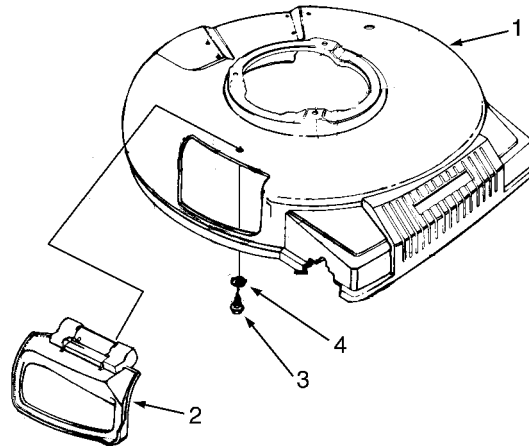

SERVICE KIT

753-0677

CODE: PM-263

DATE: January 6, 1997

SUBJ: Replacing 21" deck assembly.

This kit replaces the 21" deck assembly Part Number 782-0015.

Service Kit 753-0677 Consists of:

Ref No.	Part No.	Description	Qty.
1	982-0023	Deck Assembly	1
2	682-7000	Mulching Plug	1
3	710-0599	Hex S-Tap Screw	2
4	736-0270	Bell-Washer	2