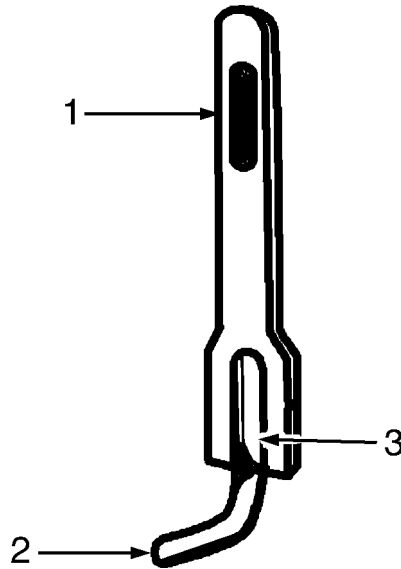

# SERVICE KIT 753-0684

CODE: R-394

DATE: April 18, 1997

SUBJ: Adjustable deck link.

Install Service Kit 753-0684 when replacing adjustable lift link assembly part no. 16065, adjustable link part no. 16064 or lift link part no. 16063.

### Service Kit 753-0684 Consists of:

Ref No.	Part No.	Description	Qty.
1	17712	Adjustable deck link	1
2	711-0841	Lift link adjuster	1
3	712-3066	Hex nut 1/2-20	1