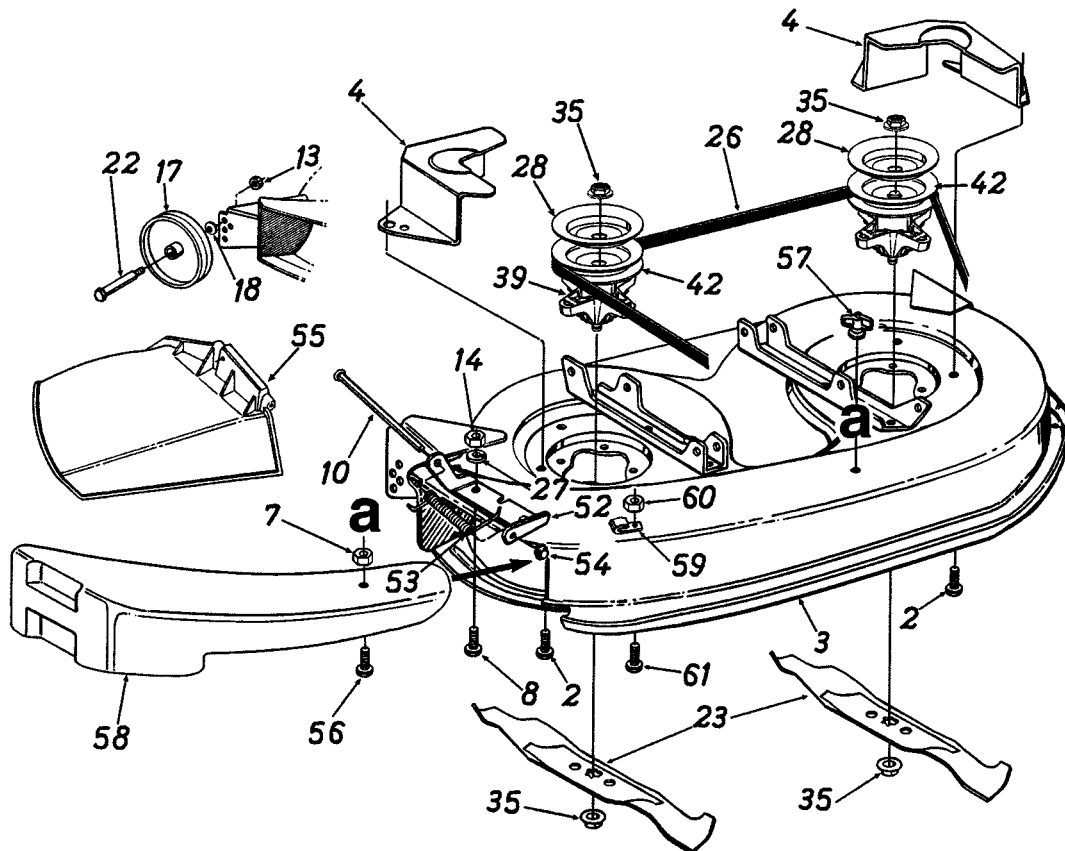

SERVICE KIT

753-0694

CODE: R-392

DATE: April 18, 1997

SUBJ: 38" Deck Assembly

Install Service Kit 753-0694 when replacing deck part numbers 901-7503 or 813-06459. Kit includes updated complete 38" deck assembly.

Deck "F" (38")

PARTS LIST FOR 38" MOWING DECK

REF. NO.	PART NO.	CODE	DESCRIPTION	REF. NO.	PART NO.	CODE	DESCRIPTION
2	710-1260		Hex Wash. Hd. TT-Tap Scr. 5/16-18 x .75" Lg.	33	710-0157		Hex Bolt 5/16-24 x .75" Lg.
3	683-0129		38" Deck Ass'y.	35	712-0417A		Hex Flange Nut 5/8-18 Thd.†
	813-6980		38" Deck Ass'y. Comp. (For Service Only)	37	736-0158		L-Wash. 5/8" I.D.*
4	783-0343		Belt Guard Deck	39	618-0138		Blade Spindle Ass'y. Comp. (Incl. Ref. 28, 35, 42)
7	712-0291		Hex L-Nut 1/4-20 Thd.††	42	756-0969		5" Dia. Pulley†
8	710-0258		Hex Bolt 1/4-20 x .62"	52	703-1693		Hinge Mtg. Brkt.
10	711-0792		Hinge Pin	53	732-0602		Torsion Spring
13	712-0181		Hex Top L-Nut 3/8-16 Thd.	54	726-0106		Push Nut
14	712-3006		Hex Nut 1/4-20 Thd. (Gr. 5)	55	731-1032		Chute Ass'y. Comp. (Incl. Ref. 10, 52, 53, 54, 55)
17	734-0973		Deck Wheel—5"	56	710-0597		Hex Bolt 1/4-20 x 1" Lg.††
18	736-0105		Bell-Wash. .40" I.D. x .88" O.D.	57	712-3087		Wing Nut 1/4-20 Thd.
22	738-0373		Shld. Bolt .498" Dia. x 1.53"	58	731-1643		Mulching Plug††
23	742-0610		3 in 1 Blade	59	16606		Retainer Hook Brkt.
26	754-0329A		V-Belt	60	712-0271		Hex Sems Nut 1/4-20 Thd.
27	736-0270		Bell-Wash. 1/4" I.D.	61	710-0258		Hex Bolt 1/4-20 x .62" Lg.
28	783-0342		Brake Disc				

†Deck pulleys and blade nuts must be torqued to 100 ft. lbs. if removed or replaced.

††Optional Equipment

AVAILABLE DECK COLORS

Place order for corresponding deck color shown below

753-0694-0483	Charcoal
753-0694-0629	Silver Flake
753-0694-0637	Powder Black
753-0694-0638	MTD Red
753-0694-0648	Tech Gray
753-0694-0665	Yardman Green