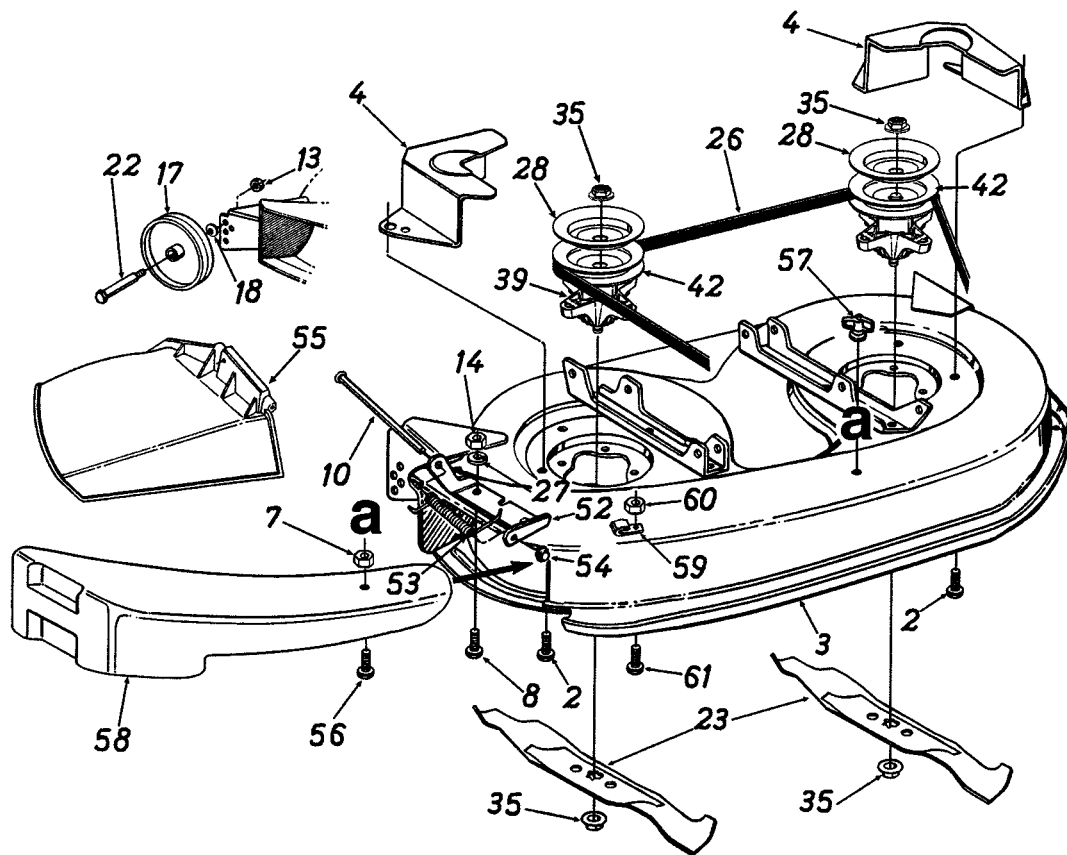

SERVICE KIT 753-0698

CODE: R-393

DATE: April 18, 1997

SUBJ: 42" Deck Assembly

Install Service Kit 753-0698 when replacing deck part number 913-06119. Kit includes updated complete 42" deck assembly.

Deck "G" (42")

PARTS LIST FOR 42" MOWING DECK

REF. NO.	PART NO.	PCODE	DESCRIPTION	REF. NO.	PART NO.	PCODE	DESCRIPTION
2	710-1260		Hex Wash. Hd. TT-Tap Scr. 5/16-18 x .75" Lg.	33	710-0157		Hex Bolt 5/16-24 x .75" Lg.
3	683-0141	N	42" Deck Ass'y.	35	712-0417A		Hex Flange Nut 5/8-18 Thd.†
	813-06977	N	42" Deck Ass'y. Comp. (For Service Only)	37	736-0158		L-Wash. 5/8" I.D.*
4	783-0149	N	Belt Guard Deck	39	618-0142	N	Blade Spindle Ass'y. Comp. (Incl. Ref. 28, 35, 42)
7	712-0291		Hex L-Nut 1/4-20 Thd.††	42	756-0980	N	5.75" Dia. Pulley†
8	710-0258		Hex Bolt 1/4-20 x .62"	52	703-1693		Hinge Mtg. Brkt.
10	711-0792		Hinge Pin	53	732-0602		Torsion Spring
13	712-0181		Hex Top L-Nut 3/8-16 Thd.	54	726-0106		Push Nut
14	712-3006		Hex Nut 1/4-20 Thd. (Gr. 5)	55	731-1032		Chute Ass'y. Comp. (Incl. Ref. 10, 52, 53, 54, 55)
17	734-0973		Deck Wheel—5"	ppp			
18	736-0105		Bell-Wash. .40" I.D. x .88" O.D.	56	710-0597		Hex Bolt 1/4-20 x 1" Lg.††
22	738-0373		Shld. Bolt .498" Dia. x 1.53"	57	712-3087		Wing Nut 1/4-20 Thd.††
23	742-0616	N	3 in 1 Blade	58	731-1643	N	Mulching Plug††
26	754-0371A		V-Belt	59	16606		Retainer Hook Brkt.
27	736-0270		Bell-Wash. 1/4" I.D.	60	712-0271		Hex Sems Nut 1/4-20 Thd.
28	783-0342		Brake Disc	61	710-0258		Hex Bolt 1/4-20 x .62" Lg.

† Deck pulleys and blade nuts must be torqued to 100 ft. lbs. if removed or replaced.

†† Optional

AVAILABLE DECK COLORS

Place order for corresponding deck color shown below

753-0698-0483	Charcoal
753-0698-0637	Powder Black
753-0698-0638	MTD Red
753-0698-0648	Tech Gray
753-0698-0665	Yardman Green