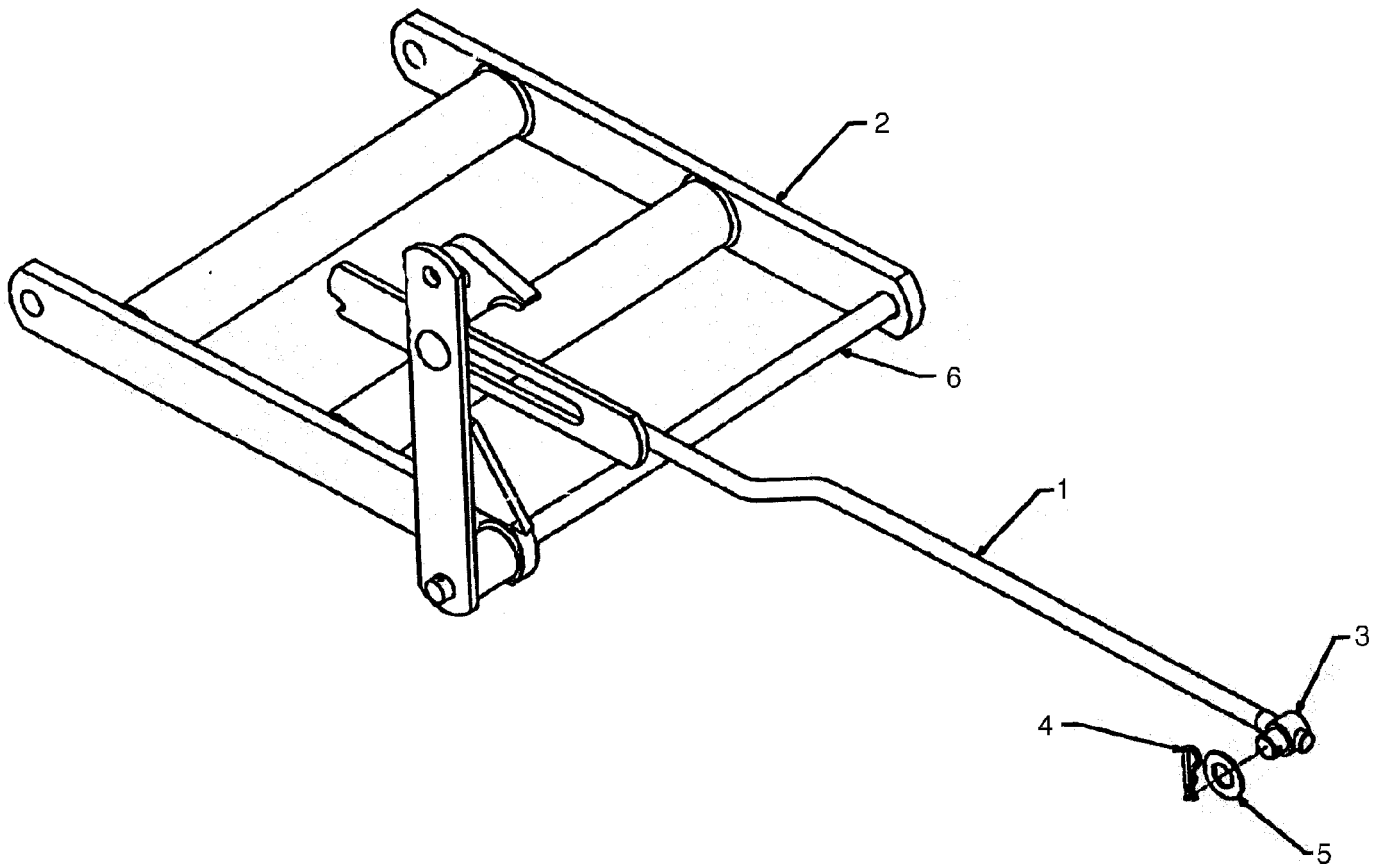

Service Kit 753-0702

CODE: RT-134

DATE: August 4, 1997

SUBJ: Attachment Kit for model 766
Tiller.

Use service kit 753-0702 to convert an OEM-190-766 Tiller attachment to a model No. OEM-190-758 tiller attachment.

This kit is necessary when installing the model 766 tiller on hydrostatic garden tractors manufactured for model year 1997 units **ONLY**.

Ref.	Part No.	Description	Qty
1	638-0016	Lift Rod Assembly	1
2	689-0004	Hitch Bracket Assembly	1
3	711-0770	Adjustment Ferrule	1
4	714-0145	Internal Cotter Pin	1
5	736-0187	Flat Washer	1
6	738-0992	Hitch Rod	1