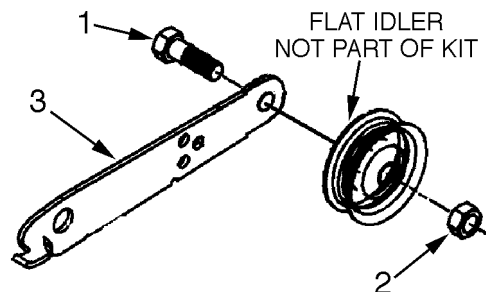

Ref. No.	Part No.	Description	Qty.
1	710-0459	Hex screw-3/8-24 x 1.50	1
2	712-0116	Hex lock nut-3/8-24	1
3	784-5175B	Idler/brake bracket	1

Form No. 770-0816A

Service Kit 753-0712

CODE: ST-140

DATE: August 29, 1997

SUBJ: Idler brake/bracket replacement.

Service Kit 753-0712 replaces idler brake bracket assembly part number 784-5180B.

Service Kit 753-0712 consists of:

Ref. No.	Part No.	Description	Qty.
1	710-0459	Hex screw-3/8-24 x 1.50	1
2	712-0116	Hex lock nut-3/8-24	1
3	784-5175B	Idler/brake bracket	1