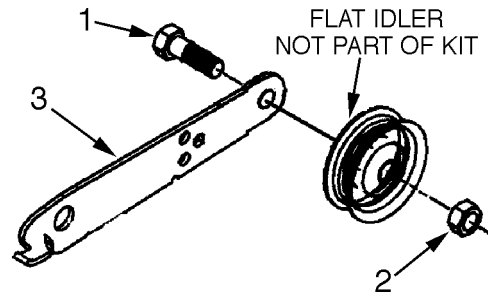

Service Kit 753-0712

CODE: ST-140

DATE: August 29, 1997

SUBJ: Idler brake/bracket replacement.

Service Kit 753-0712 replaces idler brake bracket assembly part number 784-5180B.

Service Kit 753-0712 consists of:

Ref. No.	Part No.	Description	Qty.
1	710-0459	Hex screw-3/8-24 x 1.50	1
2	712-0116	Hex lock nut-3/8-24	1
3	784-5175B	Idler/brake bracket	1

Form No. 770-0816A

Service Kit 753-0712

CODE: ST-140

DATE: August 29, 1997

SUBJ: Idler brake/bracket replacement.

Service Kit 753-0712 replaces idler brake bracket assembly part number 784-5180B.

Service Kit 753-0712 consists of:

Ref. No.	Part No.	Description	Qty.
1	710-0459	Hex screw-3/8-24 x 1.50	1
2	712-0116	Hex lock nut-3/8-24	1
3	784-5175B	Idler/brake bracket	1