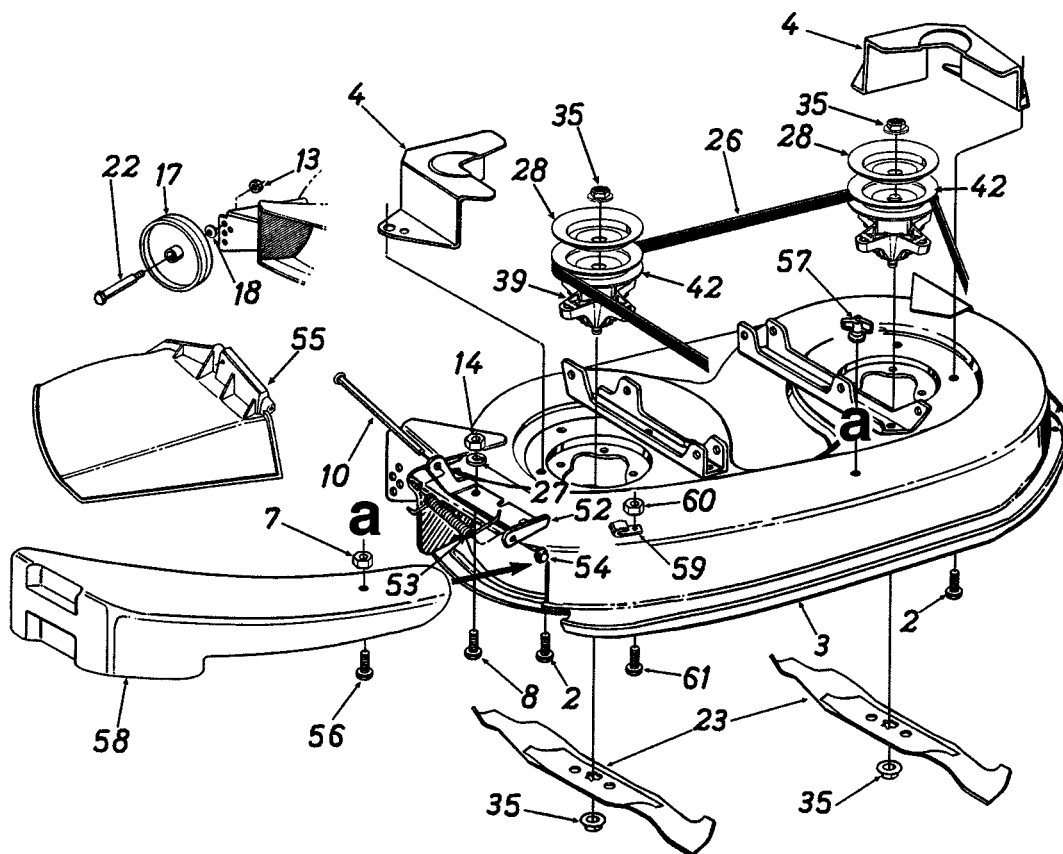

Service Kit 753-0722

CODE: R-402

DATE: October 21, 1997

SUBJ: 38" deck assembly for 400 series riders.

Install Service Kit 753-0722 when replacing deck part number 913-04120 or 813-04119. Kit includes updated complete 38" deck assembly.

Ref. No.	Part No.	Code	Description
2	710-1260		Hex Washer: TT-Tap Scr. 5/16-18 x .75" Lg.
3	683-0119 813-04251		38" Deck Assembly: w/ Wheels 38" Deck Assembly (for service only)
4	783-0343		Belt Guard, Deck: 5" Dia.
7	712-0291		Hex Lock Nut 1/4-20 Thd.
8	710-0751		Hex Bolt 1/4-20 x .62"
10	711-0792		Hinge Pin
13	712-0181		Hex Top Lock Nut 3/8-16 Thd.
14	712-3006		Hex Nut 1/4-20 Thd. Gr. 5
17	734-0973		Deck Wheel 5"
18	736-0105		Bell Washer 0.40" I.D. x .88" O.D.
22	738-0373		Shoulder Bolt .498" Dia. x 1.53"
23	742-0610		3 in 1 Star Blade
26	754-0329A		V-Belt
27	736-0270		Bell Washer 1/4" I.D.
28	783-0342		Brake Disc
35	712-0417A		Hex Flange Nut 5/8-18 Thd.
39	618-0138		Blade Spindle Ass'y. (Includes ref.28, 35, 42)
42	756-0969		5" Dia. Deck Pulley
52	703-1693		Hinge Mtg. Bracket
53	732-0602		Torsion Spring
54	726-0106		Push Nut
55	731-1032		Chute Ass'y. Comp. (Includes Ref. 10, 52, 53, 54, 55)
56	710-0597		Hex Bolt 1/4-20 x 1" Lg. †
57	712-3087		Wing Nut 1/4-20 Thd. †
58	731-1643		Mulching Plug †
59	16606		Retainer Hook Bracket
60	712-0271		Hex Sems Nut 1/4-20 Thd.
61	710-0751		Hex Bolt 1/4-20 x .62" Lg.