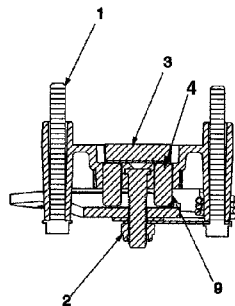

REF. NO.	PART NO.	DESCRIPTION
1	732-0716	Ext. Spring 4.1" Lg.
2	747-0998	Brake Rod
3	712-0378	Hex Nut 7/16-20 Thd.
4	736-0407	Bell-Wash. .45" I.D. x 1" O.D.
5	656-0046	Trans. Pulley
6	618-0301	Transmission Complete
7	710-3083	Hex Bolt 5/16-18 x 1.375" Lg.
8	718-0505	Shifter Cover
9	710-0642	Hex Wash. TT-Tap Scr. 1/4-20 x .75"
10	721-0450	Boot Shifter
11	747-0981	Shifter Lever
12	710-0604	Hex TT-Tap Scr. 5/16-18 x .625" Lg.
13	783-0402A	Transmission Torque Brkt.
14	712-3004A	Hex L-Nut 5/16 -18 Thd.
15	718-0504	Shifter Insert

REF. NO.	PART NO.	CODE	DESCRIPTION	REF. NO.	PART NO.	CODE	DESCRIPTION
1	618-0225		Collar Ass'y.—Reverse	20	713-0448		Chain Endless
2	618-0226		Collar Ass'y.—Hi-Lo	21	716-0131		Ext. Snap Ring
3	618-0227A		Shift Fork Ass'y.	22	717-0678		Brake Pad
4	618-0259A		Wheel Hub Ass'y.	23	717-1438		Bevel Gear 41T
5	618-0284		Drive Shaft Blk. Ass'y.	24	717-1439		Spur Gear 20T
6	618-0285		Output Brg. Blk. Ass'y.	25	717-1440		Spur Gear 10T
7	618-0286		Output Brg. Blk. Ass'y. Seal	26	717-1441		Spur Gear 27T
8	618-0287		Inboard Axle Blk. Ass'y.	27	717-1442		Spur Gear 37T
9	618-0290		Differential Axle Ass'y.	28	718-0496		Shifter Brg. Blk.
10	618-0302		Inboard Axle Blk. Ass'y.	29	718-0500		Inner Axle Blk. Brg.
11	619-0034		Upper Housing Ass'y.	30	719-0385		Lower Housing
12	641-0002A		Axle Brg. Blk. Ass'y.	31	721-0468		Main Gasket
13	661-0012		Bracket Ass'y. —R.H.	32	721-0469		Axle Gasket —L.H.
14	710-0788		Hex Wash. TT-Tap Scr. 1/4-20 x 1" Lg.	33	721-0470		Axle Gasket —R.H.
15	711-1051A		Drive Shaft	34	731-1898		Shipping Plug
16	711-1216		Output Shaft —R.H.	35	736-0337		FI-Wash. 5/8" I.D. x 1" O.D.
17	712-0364A		Lug Nut 5/8-18 Thd.	37	750-1033A	N	Spacer 1.13" I.D. x 1.38" O.D.
18	713-0446		Sprocket 9T	38	761-0215	N	Disc Brake
19	713-0447		Sprocket 16T	39	777X4001	N	Model I.D. Label (Not Shown)
				—	737-0148		Grease (Shell Darina) 32 Oz. Req'd.