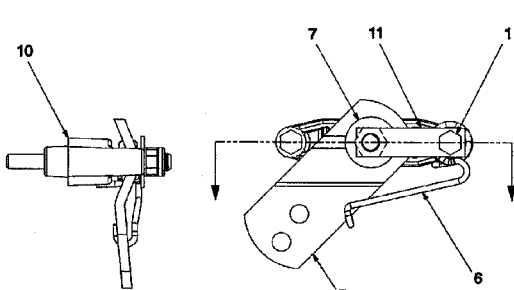

REF. NO.	PART NO.	DESCRIPTION
1	732-0716	Ext. Spring 4.1" Lg.
2	747-0998	Brake Rod
3	712-0378	Hex Nut 7/16-20 Thd.
4	736-0407	Bell-Wash. .45" I.D. x 1" O.D.
5	656-0046	Trans. Pulley
6	618-0301	Transmission Complete
7	710-3083	Hex Bolt 5/16-18 x 1.375" Lg.
8	718-0505	Shifter Cover
9	710-0642	Hex Wash. TT-Tap Scr. 1/4-20 x .75"
10	721-0450	Boot Shifter
11	747-0981	Shifter Lever
12	710-0604	Hex TT-Tap Scr. 5/16-18 x .625" Lg.
13	783-0402A	Transmission Torque Brkt.
14	712-3004A	Hex L-Nut 5/16 -18 Thd.
15	718-0504	Shifter Insert

REF. NO.	PART NO.	CODE	DESCRIPTION	REF. NO.	PART NO.	CODE	DESCRIPTION
1	618-0225		Collar Ass'y.—Reverse	20	713-0448		Chain Endless
2	618-0226		Collar Ass'y.—Hi-Lo	21	716-0131		Ext. Snap Ring
3	618-0227A		Shift Fork Ass'y.	22	717-0678		Brake Pad
4	618-0259A		Wheel Hub Ass'y.	23	717-1438		Bevel Gear 41T
5	618-0284		Drive Shaft Blk. Ass'y.	24	717-1439		Spur Gear 20T
6	618-0285		Output Brg. Blk. Ass'y.	25	717-1440		Spur Gear 10T
7	618-0286		Output Brg. Blk. Ass'y. Seal	26	717-1441		Spur Gear 27T
8	618-0287		Inboard Axle Blk. Ass'y.	27	717-1442		Spur Gear 37T
9	618-0290		Differential Axle Ass'y.	28	718-0496		Shifter Brg. Blk.
10	618-0302		Inboard Axle Blk. Ass'y.	29	718-0500		Inner Axle Blk. Brg.
11	619-0034		Upper Housing Ass'y.	30	719-0385		Lower Housing
12	641-0002A		Axle Brg. Blk. Ass'y.	31	721-0468		Main Gasket
13	661-0012		Bracket Ass'y. —R.H.	32	721-0469		Axle Gasket —L.H.
14	710-0788		Hex Wash. TT-Tap Scr. 1/4-20 x 1" Lg.	33	721-0470		Axle Gasket —R.H.
15	711-1051A		Drive Shaft	34	731-1898		Shipping Plug
16	711-1216		Output Shaft —R.H.	35	736-0337		FI-Wash. 5/8" I.D. x 1" O.D.
17	712-0364A		Lug Nut 5/8-18 Thd.	37	750-1033A	N	Spacer 1.13" I.D. x 1.38" O.D.
18	713-0446		Sprocket 9T	38	761-0215	N	Disc Brake
19	713-0447		Sprocket 16T	39	777X4001	N	Model I.D. Label (Not Shown)
				—	737-0148		Grease (Shell Darina) 32 Oz. Req'd.