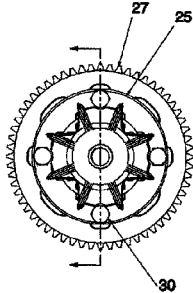

REF. NO.	PART NO.	DESCRIPTION
1	732-0716	Ext. Spring 4.1" Lg.
2	747-0998	Brake Rod
3	712-0378	Hex Nut 7/16-20 Thd.
4	736-0407	Bell-Wash. .45" I.D. x 1" O.D.
5	656-0046	Trans. Pulley
6	618-0301	Transmission Complete
7	710-3083	Hex Bolt 5/16-18 x 1.375" Lg.
8	718-0505	Shifter Cover
9	710-0642	Hex Wash. TT-Tap Scr. 1/4-20 x .75"
10	721-0450	Boot Shifter
11	747-0981	Shifter Lever
12	710-0604	Hex TT-Tap Scr. 5/16-18 x .625" Lg.
13	783-0402A	Transmission Torque Brkt.
14	712-3004A	Hex L-Nut 5/16 -18 Thd.
15	718-0504	Shifter Insert

REF. NO.	PART NO.	CODE	DESCRIPTION	REF. NO.	PART NO.	CODE	DESCRIPTION
1	618-0225		Collar Ass'y.—Reverse	20	713-0448		Chain Endless
2	618-0226		Collar Ass'y.—Hi-Lo	21	716-0131		Ext. Snap Ring
3	618-0227A		Shift Fork Ass'y.	22	717-0678		Brake Pad
4	618-0259A		Wheel Hub Ass'y.	23	717-1438		Bevel Gear 41T
5	618-0284		Drive Shaft Blk. Ass'y.	24	717-1439		Spur Gear 20T
6	618-0285		Output Brg. Blk. Ass'y.	25	717-1440		Spur Gear 10T
7	618-0286		Output Brg. Blk. Ass'y. Seal	26	717-1441		Spur Gear 27T
8	618-0287		Inboard Axle Blk. Ass'y.	27	717-1442		Spur Gear 37T
9	618-0290		Differential Axle Ass'y.	28	718-0496		Shifter Brg. Blk.
10	618-0302		Inboard Axle Blk. Ass'y.	29	718-0500		Inner Axle Blk. Brg.
11	619-0034		Upper Housing Ass'y.	30	719-0385		Lower Housing
12	641-0002A		Axle Brg. Blk. Ass'y.	31	721-0468		Main Gasket
13	661-0012		Bracket Ass'y. —R.H.	32	721-0469		Axle Gasket —L.H.
14	710-0788		Hex Wash. TT-Tap Scr. 1/4-20 x 1" Lg.	33	721-0470		Axle Gasket —R.H.
15	711-1051A		Drive Shaft	34	731-1898		Shipping Plug
16	711-1216		Output Shaft —R.H.	35	736-0337		FI-Wash. 5/8" I.D. x 1" O.D.
17	712-0364A		Lug Nut 5/8-18 Thd.	37	750-1033A	N	Spacer 1.13" I.D. x 1.38" O.D.
18	713-0446		Sprocket 9T	38	761-0215	N	Disc Brake
19	713-0447		Sprocket 16T	39	777X4001	N	Model I.D. Label (Not Shown)
				—	737-0148		Grease (Shell Darina) 32 Oz. Req'd.