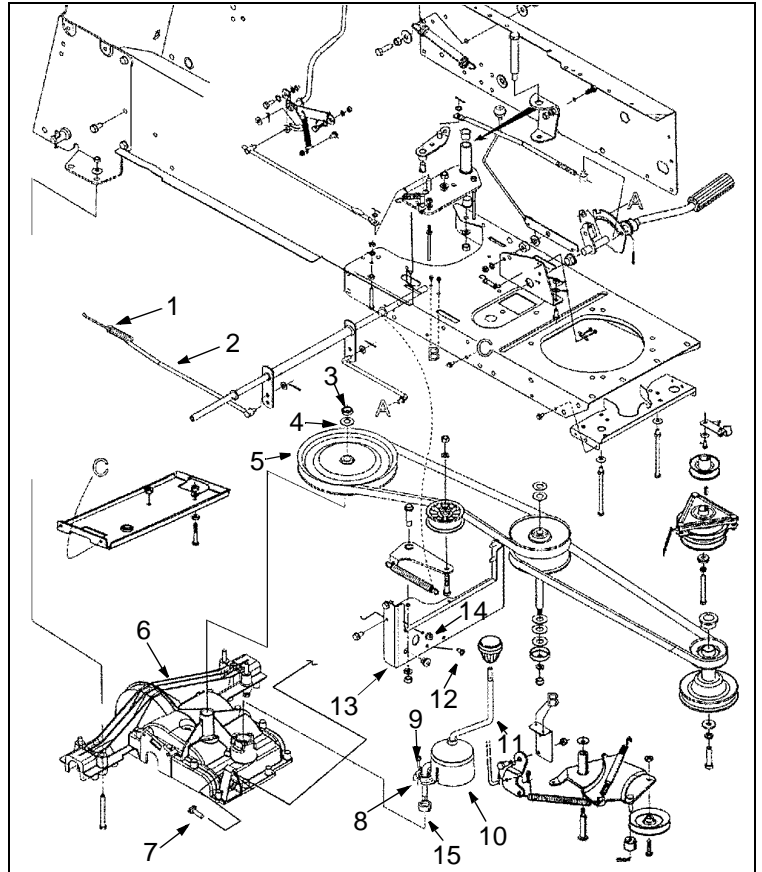

REF. NO.	PART NO.	DESCRIPTION
1	732-0716	Ext. Spring 4.1" Lg.
2	747-0998	Brake Rod
3	712-0378	Hex Nut 7/16-20 Thd.
4	736-0407	Bell-Wash. .45" I.D. x 1" O.D.
5	656-0046	Trans. Pulley
6	618-0301	Transmission Complete
7	710-3083	Hex Bolt 5/16-18 x 1.375" Lg.
8	718-0505	Shifter Cover
9	710-0642	Hex Wash. TT-Tap Scr. 1/4-20 x .75"
10	721-0450	Boot Shifter
11	747-0981	Shifter Lever
12	710-0604	Hex TT-Tap Scr. 5/16-18 x .625" Lg.
13	783-0402A	Transmission Torque Brkt.
14	712-3004A	Hex L-Nut 5/16 -18 Thd.
15	718-0504	Shifter Insert

(Continued on back)

FORM NO. 770-1024A

REF. NO.	PART NO.	DESCRIPTION	REF. NO.	PART NO.	DESCRIPTION
1	710-1206	Hex Wash. Hd. Scr. 1/4-20 x 2.37	17	732-0614	Wire Ring
2	712-0273	Nylon L-Nut 5/16-24 Thd.	18	721-0213	Seal
3	717-0678	Brake Puck	19	719-0337	Upper Housing
4	717-0682	Puck Plate	20	718-0300	Lockout Plate
5	717-0772A	Brake Arm	21	717-1463	Bevel Gear
6	732-0925	Torsion Spring	22	716-0231	Retainer Ring
7	736-0371	FI-Wash. .343" I.D. x .88" O.D.	23	716-0114	Retainer Ring
9	741-0343	Brake Pin	24	736-3046	FI-Wash. 1" I.D. x 1.8" O.D.
10	761-0207	Brake Yoke	25	719-0340	Differential Housing
11	761-0208	Brake Anti Rotation Brkt.	26	717-1446	10T Miter Gear
12	711-1098	Input Shaft	27	717-1443	Spur Gear 60T
13	710-0896	Hex Wash. Hd. AB-Tap Scr. 1/4-14 x .625" Lg	28	712-3054	Hex L-Nut 3/8-24 Thd.
14	741-0335	Needle Brg. .625" I.D.	29	711-1052	Cross Shaft
15	736-0336	FI-Wash. 5/8" I.D. x 1" O.D.	30	710-0539	Hex Bolt 3/8-24 x 1.75" Lg.(Gr. 5)
16	736-0335	Thrust Wash. .635" I.D. x 1.25" O.D	31	611-0052	Axle Ass'y.—L.H.
			32	611-0051	Axle Ass'y.—R.H.