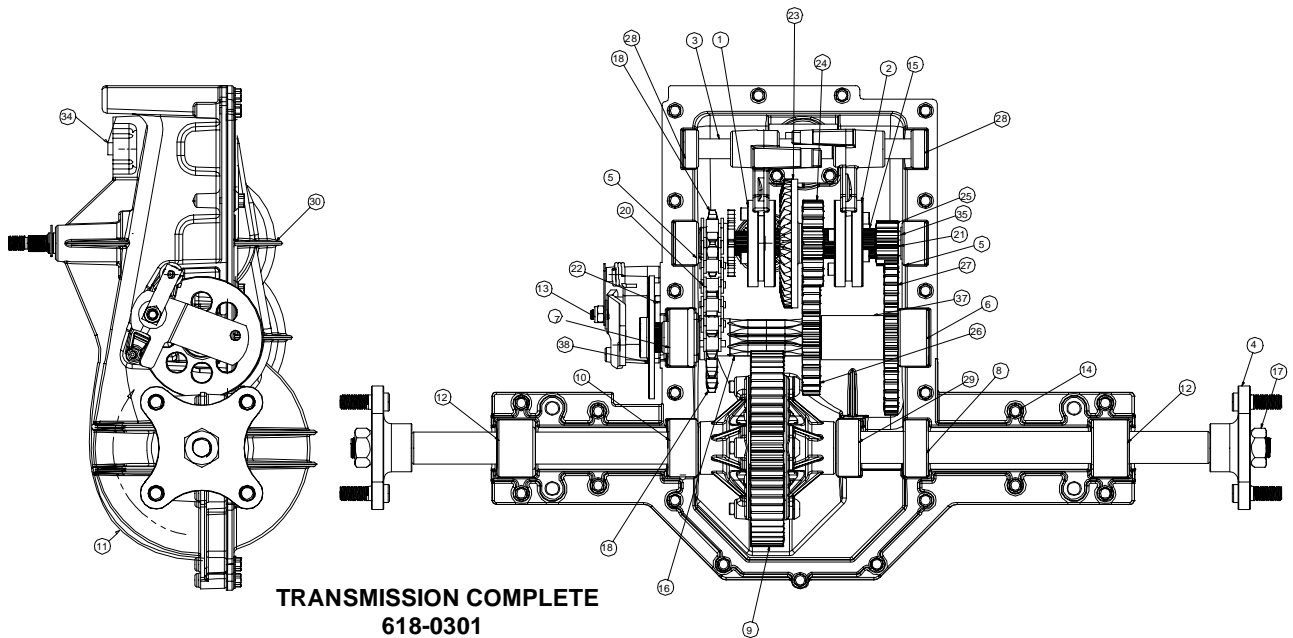

REF. NO.	PART NO.	DESCRIPTION	REF. NO.	PART NO.	DESCRIPTION
1	710-1206	Hex Wash. Hd. Scr. 1/4-20 x 2.37	17	732-0614	Wire Ring
2	712-0273	Nylon L-Nut 5/16-24 Thd.	18	721-0213	Seal
3	717-0678	Brake Puck	19	719-0337	Upper Housing
4	717-0682	Puck Plate	20	718-0300	Lockout Plate
5	717-0772A	Brake Arm	21	717-1463	Bevel Gear
6	732-0925	Torsion Spring	22	716-0231	Retainer Ring
7	736-0371	FI-Wash. .343" I.D. x .88" O.D.	23	716-0114	Retainer Ring
9	741-0343	Brake Pin	24	736-3046	FI-Wash. 1" I.D. x 1.8" O.D.
10	761-0207	Brake Yoke	25	719-0340	Differential Housing
11	761-0208	Brake Anti Rotation Brkt.	26	717-1446	10T Miter Gear
12	711-1098	Input Shaft	27	717-1443	Spur Gear 60T
13	710-0896	Hex Wash. Hd. AB-Tap Scr. 1/4-14 x .625" Lg	28	712-3054	Hex L-Nut 3/8-24 Thd.
14	741-0335	Needle Brg. .625" I.D.	29	711-1052	Cross Shaft
15	736-0336	FI-Wash. 5/8" I.D. x 1" O.D.	30	710-0539	Hex Bolt 3/8-24 x 1.75" Lg.(Gr. 5)
16	736-0335	Thrust Wash. .635" I.D. x 1.25" O.D	31	611-0052	Axle Ass'y.—L.H.
			32	611-0051	Axle Ass'y.—R.H.

REF. NO.	PART NO.	CODE	DESCRIPTION	REF. NO.	PART NO.	CODE	DESCRIPTION
1	618-0225		Collar Ass'y.—Reverse	20	713-0448		Chain Endless
2	618-0226		Collar Ass'y.—Hi-Lo	21	716-0131		Ext. Snap Ring
3	618-0227A		Shift Fork Ass'y.	22	717-0678		Brake Pad
4	618-0259A		Wheel Hub Ass'y.	23	717-1438		Bevel Gear 41T
5	618-0284		Drive Shaft Blk. Ass'y.	24	717-1439		Spur Gear 20T
6	618-0285		Output Brg. Blk. Ass'y.	25	717-1440		Spur Gear 10T
7	618-0286		Output Brg. Blk. Ass'y. Seal	26	717-1441		Spur Gear 27T
8	618-0287		Inboard Axle Blk. Ass'y.	27	717-1442		Spur Gear 37T
9	618-0290		Differential Axle Ass'y.	28	718-0496		Shifter Brg. Blk.
10	618-0302		Inboard Axle Blk. Ass'y.	29	718-0500		Inner Axle Blk. Brg.
11	619-0034		Upper Housing Ass'y.	30	719-0385		Lower Housing
12	641-0002A		Axle Brg. Blk. Ass'y.	31	721-0468		Main Gasket
13	661-0012		Bracket Ass'y. —R.H.	32	721-0469		Axle Gasket —L.H.
14	710-0788		Hex Wash. TT-Tap Scr. 1/4-20 x 1" Lg.	33	721-0470		Axle Gasket —R.H.
15	711-1051A		Drive Shaft	34	731-1898		Shipping Plug
16	711-1216		Output Shaft —R.H.	35	736-0337		FI-Wash. 5/8" I.D. x 1" O.D.
17	712-0364A		Lug Nut 5/8-18 Thd.	37	750-1033A	N	Spacer 1.13" I.D. x 1.38" O.D.
18	713-0446		Sprocket 9T	38	761-0215	N	Disc Brake
19	713-0447		Sprocket 16T	39	777X4001	N	Model I.D. Label (Not Shown)
				—	737-0148		Grease (Shell Darina) 32 Oz. Req'd.