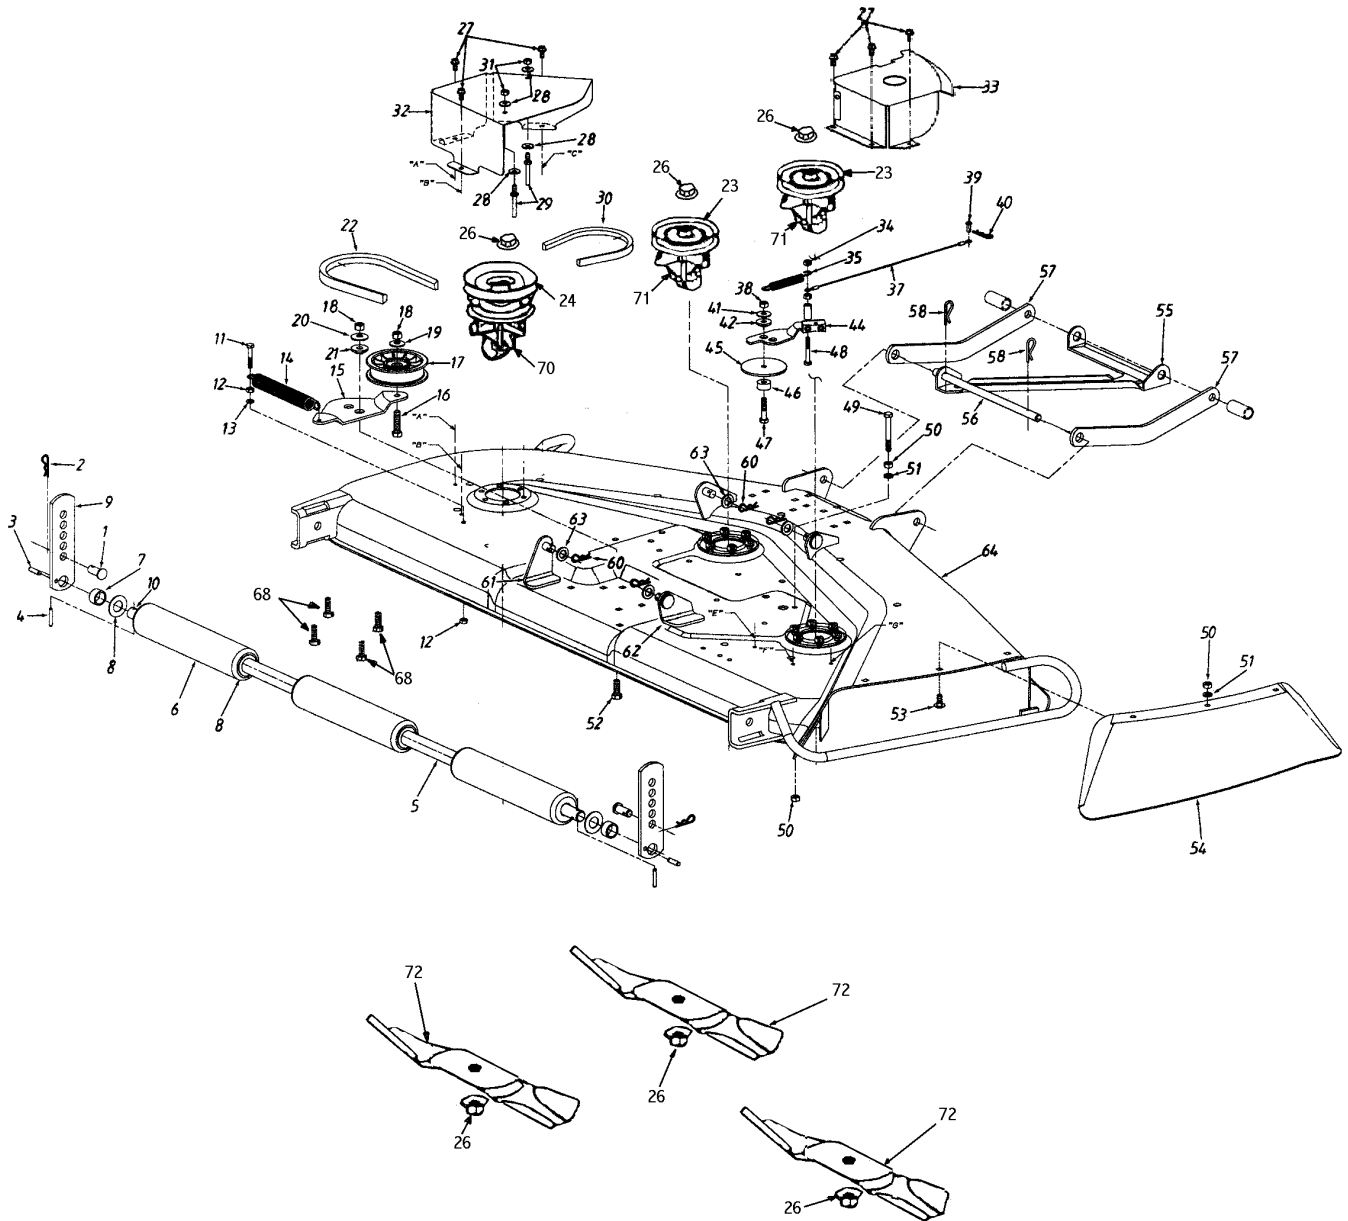

Service Kit 753-0826

CODE: T-138

DATE: January 27, 1998

SUBJ: 50" Deck Assembly

Install Service Kit 753-0826 when replacing deck part numbers 983-0259, 983-0064, 983-0071, and 814-08221.

NOTE: Units equipped with an electric power take-off (PTO) DO NOT require brake assembly part number 17116. See enclosed supplement sheet for specific instructions.