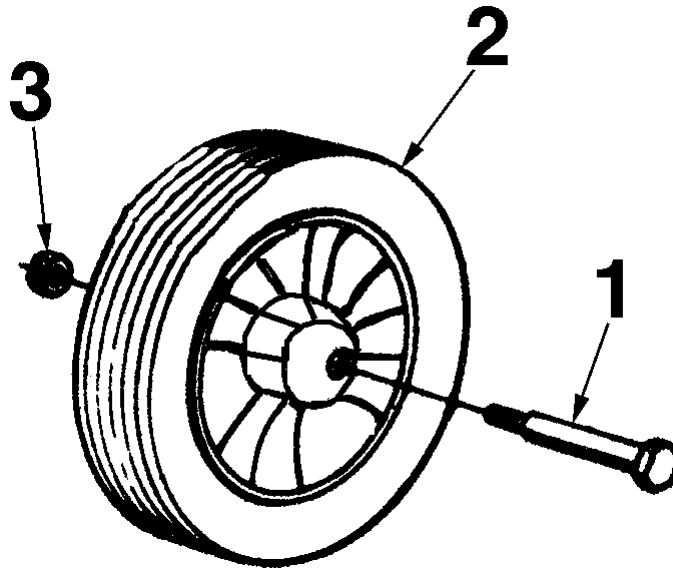

Service Kit 753-0830

CODE: T-139

DATE: February 20, 1998

SUBJ: Tiller attachment wheel
replacement.

This kit replaces part number 734-0736

Service Kit 753-0830 consists of:

Ref. No.	Part No.	Description	Qty.
1	734-0979	Wheel Assembly	1
2	738-0476	Shoulder Screw	1
3	712-0290	Hex center lock nut	1