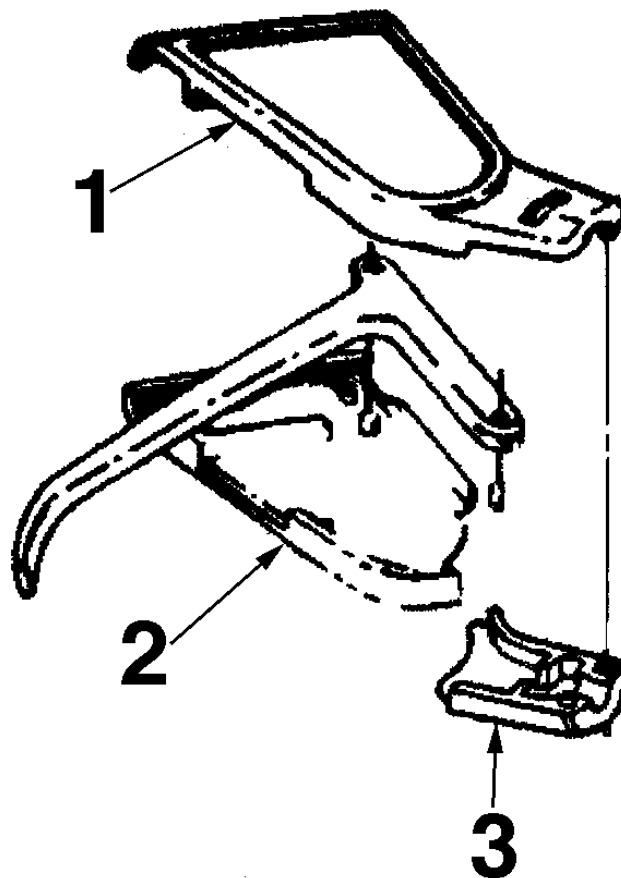

Service Kit 753-0833

CODE: SP-161

DATE: March 9, 1998

SUBJ: Control housings for self-propelled mowers.

Use this Service kit when replacing the control housing for self-propelled mowers.

Service Kit 753-0833 Consists of:

Ref. No.	Part No.	Description	Qty.
1	731-1057	Upper Control Cover	1
2	731-1058	Lower Control Cover	1
3	731-1059	Mounting Cap	1