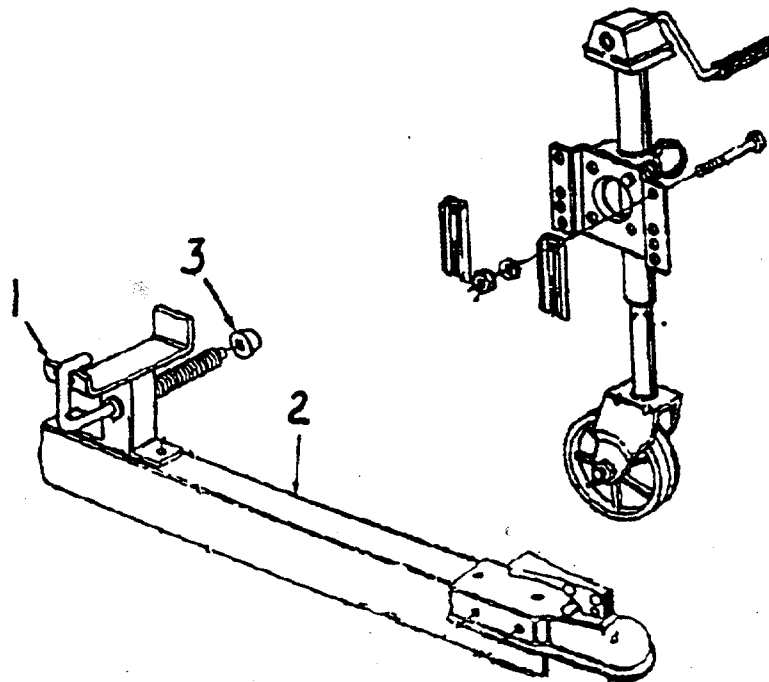

# SERVICE KIT

CODE

CP-031

DATE

September 16, 1998

SUBJECT

Tongue tube  
Replacement

## 753-0844

Install Service Kit 753-0844 when replacing part number 781-0691

Service Kit 753-0844 consists of:

<u>Reference Number</u>	<u>Part Number</u>	<u>Description</u>	<u>Quantity</u>
1	781-0398-0637	Beam Support Assembly	1
2	781-0680-0637	Tongue Tube	1
3	726-0214	Push cap	1