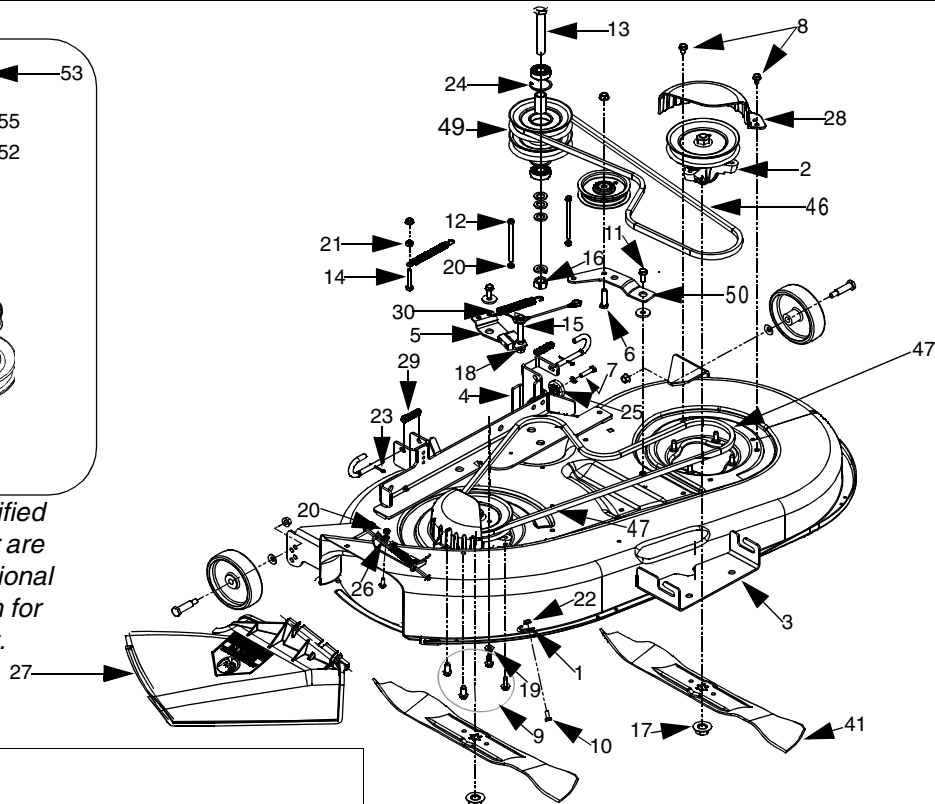

Service Kit 753-0871

CODE: R-436

DATE: May 7, 2001

SUBJECT: Replacement 42" Deck for
Manual PTO 600 thru 619 series
Lawn Tractors

NOTE: Only parts identified with a reference number are included in this kit. Additional parts pictured are shown for reference purposes only.

REF. NO.		
1	16606	Retainer Hook Bracket
2	618-0574	Spindle Assembly: 5.75 DIA
3	683-0198D	42 inch Deck Assembly
4	683-0254	Deck Hanger Bracket Assembly
5	683-0440	Deck Bracket Assembly
6	710-0520	Hex Screw: 3/8-16: 1.50
7	710-0528	Hex Screw: 5/16-18: 1.25
8	710-0604A	Hex Screw: 5/16-18:.625
9	710-0650	Hex Screw: 5/16-18:.875
10	710-0751	Hex Screw: 1/4-20:.620
11	710-1238	Hex Screw: 5/16-18:.875
12	710-1830	Tap Screw 1/4-20
13	710-3151	Hex Screw: 5/8-18: 4.25
14	710-3180	Hex Screw: 5/16-18: 1.75
15	711-1534	Hex Screw: 3/8-16: 3.27
16	712-0337	Hex Nut: 5/8-18
17	712-0417A	Hex Flange Nut: 5/8-18
18	712-0431	Lock Nut: 3/8-16
19	712-3004A	Lock Nut: 5/16-18
20	712-3006	Hex Nut: 1/4-20
21	712-3010	Hex Nut: 5/16-18
22	712-3027	Lock Nut: 1/4-20
23	714-0470	Cotter Pin
24	716-3020	Snap Ring
25	717-1553A	Deck Adjustment Gear
26	726-0233	Push Nut
27	731-1032B	Discharge Chute Assembly
28	731-2486	Belt Cover
29	732-0306	Compression Spring: 1.75 LG

REF. NO.		
30	732-0470A	Extension Spring: 4.74 LG
31	732-1165	Extension Spring: 5.0 LG
32	734-0973	Deck Wheel
33	736-0105	Bell Washer
34	736-0119	Lock Washer
35	736-0140	Flat Washer
36	736-0158	Lock Washer
37	736-0162	Flat Washer
38	736-0270	Bell Washer
39	738-0373	Shoulder Screw
40	741-0524	Bearing:.625 ID x 1.57 OD
41	742-0616	Blade
42	746-0970	Brake Cable
43	747-1116	Deck Release Handle
44	748-0331	Shoulder Spacer
45	750-932A	Spacer
46	754-0497	V Belt
47	754-0498	V Belt
48	756-0627B	Idler Pulley
49	756-1202	Double Pulley
50	783-1291	Idler Bracket
51	710-0520	Hex Bolt 3/8 -16 x 1.50"
52	683-0450	Engagement Plate Assembly
53	732-1170	Extension Spring.75 x 6.75"
54	756-1208	Idler Pulley 4.0"
55	712-0431	Flange Nut 3/8-16