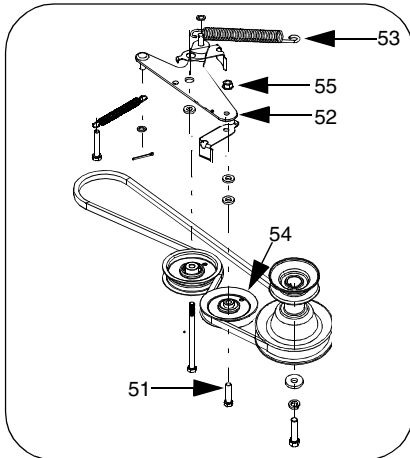

Service Kit 753-0871

CODE: R-436

DATE: May 7, 2001

SUBJECT: Replacement 42" Deck for
Manual PTO 600 thru 619 series
Lawn Tractors

NOTE: Only parts identified with a reference number are included in this kit. Additional parts pictured are shown for reference purposes only.

REF. NO.		
1	16606	Retainer Hook Bracket
2	618-0574	Spindle Assembly: 5.75 DIA
3	683-0198D	42 inch Deck Assembly
4	683-0254	Deck Hanger Bracket Assembly
5	683-0440	Deck Bracket Assembly
6	710-0520	Hex Screw: 3/8-16: 1.50
7	710-0528	Hex Screw: 5/16-18: 1.25
8	710-0604A	Hex Screw: 5/16-18:.625
9	710-0650	Hex Screw: 5/16-18:.875
10	710-0751	Hex Screw: 1/4-20:.620
11	710-1238	Hex Screw: 5/16-18:.875
12	710-1830	Tap Screw 1/4-20
13	710-3151	Hex Screw: 5/8-18: 4.25
14	710-3180	Hex Screw: 5/16-18: 1.75
15	711-1534	Hex Screw: 3/8-16: 3.27
16	712-0337	Hex Nut: 5/8-18
17	712-0417A	Hex Flange Nut: 5/8-18
18	712-0431	Lock Nut: 3/8-16
19	712-3004A	Lock Nut: 5/16-18
20	712-3006	Hex Nut: 1/4-20
21	712-3010	Hex Nut: 5/16-18
22	712-3027	Lock Nut: 1/4-20
23	714-0470	Cotter Pin
24	716-3020	Snap Ring
25	717-1553A	Deck Adjustment Gear
26	726-0233	Push Nut
27	731-1032B	Discharge Chute Assembly
28	731-2486	Belt Cover
29	732-0306	Compression Spring: 1.75 LG

REF. NO.		
30	732-0470A	Extension Spring: 4.74 LG
31	732-1165	Extension Spring: 5.0 LG
32	734-0973	Deck Wheel
33	736-0105	Bell Washer
34	736-0119	Lock Washer
35	736-0140	Flat Washer
36	736-0158	Lock Washer
37	736-0162	Flat Washer
38	736-0270	Bell Washer
39	738-0373	Shoulder Screw
40	741-0524	Bearing:.625 ID x 1.57 OD
41	742-0616	Blade
42	746-0970	Brake Cable
43	747-1116	Deck Release Handle
44	748-0331	Shoulder Spacer
45	750-932A	Spacer
46	754-0497	V Belt
47	754-0498	V Belt
48	756-0627B	Idler Pulley
49	756-1202	Double Pulley
50	783-1291	Idler Bracket
51	710-0520	Hex Bolt 3/8 -16 x 1.50"
52	683-0450	Engagement Plate Assembly
53	732-1170	Extension Spring.75 x 6.75"
54	756-1208	Idler Pulley 4.0"
55	712-0431	Flange Nut 3/8-16