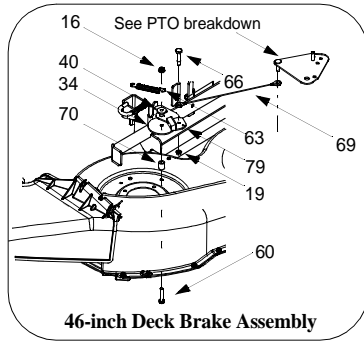

46-inch Deck for Manual PTO

REF. NO.	PART NO.	DESCRIPTION
1	16606	Retainer Hook
4	683-0254	Deck Adjustment Bracket w/ Weld Nut
7	710-0528	Hex Cap Screw, 5/16-18 x 1.25
9	710-0751	Hex Cap Screw, 1/4-20 x .62
12	710-1260A	Self-tapping Screw, 5/16-18 x .75
14	712-0417A	Hex Flange Nut, 5/8-18
15	712-0431	Flange Lock Nut, 3/8-16
16	712-3004A	Flange Lock Nut, 5/16-18
17	712-3006	Hex Nut, 1/4-20
19	712-3027	Hex Flange Lock Nut, 1/4-20
21	714-0470	Cotter Pin, 3/32 x 1.0
22	717-1553A	Deck Adjustment Gear
23	710-0578	Screw, 1/4-20 x 1.5
24	726-0233	Push Nut, .25 x .5
27	732-0306	Compression Spring, .406 x .531 x 1.75
29	734-0973	Deck Wheel, 5 x 1.38
30	736-0105	Bell Washer, .401 x .87 x .063
31	736-0119	Lock Washer, 5/16
32	736-0270	Bell Washer, .265 x .75 x .062
34	736-0418A	Flat Washer, .320 x 3.0 x .125
35	738-0373	Shoulder Screw, .498 x 1.53
38	747-1116	Deck Release Pin
40	748-0234	Shoulder Spacer
44	712-3087	Wing Nut, 1/4-20 (if so equipped)
49	17928	Reinforcement Spindle Plate
50	618-0430	Spindle Assembly w/ Fitting 5.0 Dia.
51	618-0431	Double Pulley Spindle Assembly w/ Fitting
52	683-0265C	46-inch Deck Shell
53	710-0167	Carriage Screw, 1/4-20 x .50
54	710-0344	Hex Cap Screw, 3/8-16 x 1.50
55	710-0501	Hex Cap Screw, 1/4-20 x 2.0
56	710-0514	Hex Cap Screw, 3/8-16 x 1.0
57	710-0599	Self-tapping Screw, 1/4-20 x .5