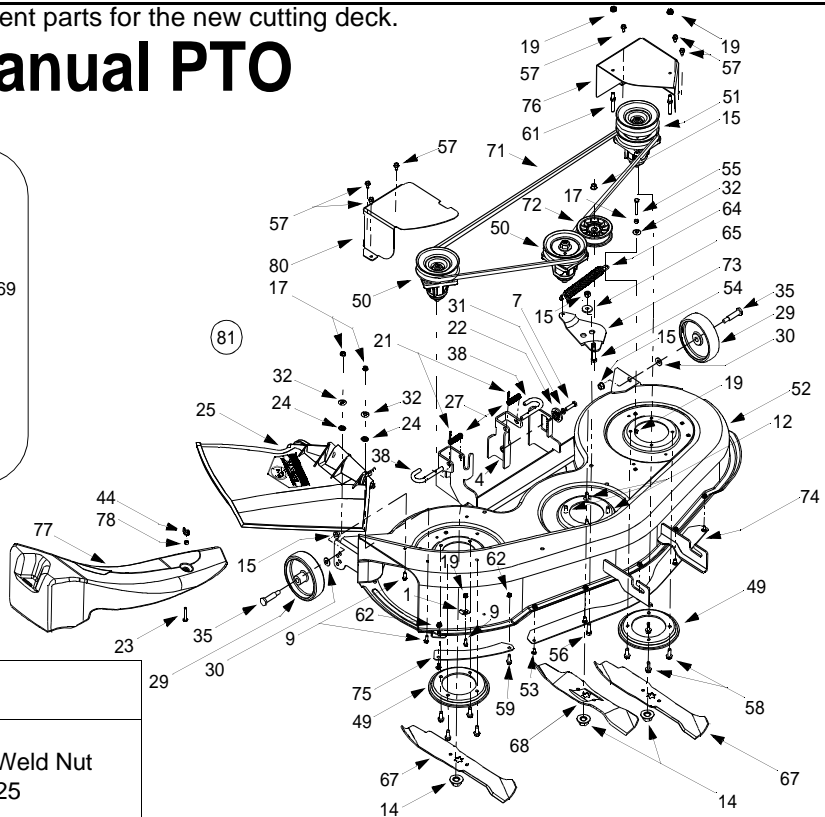

46-inch Deck for Manual PTO

REF. NO.	PART NO.	DESCRIPTION
1	16606	Retainer Hook
4	683-0254	Deck Adjustment Bracket w/ Weld Nut
7	710-0528	Hex Cap Screw, 5/16-18 x 1.25
9	710-0751	Hex Cap Screw, 1/4-20 x .62
12	710-1260A	Self-tapping Screw, 5/16-18 x .75
14	712-0417A	Hex Flange Nut, 5/8-18
15	712-0431	Flange Lock Nut, 3/8-16
16	712-3004A	Flange Lock Nut, 5/16-18
17	712-3006	Hex Nut, 1/4-20
19	712-3027	Hex Flange Lock Nut, 1/4-20
21	714-0470	Cotter Pin, 3/32 x 1.0
22	717-1553A	Deck Adjustment Gear
23	710-0578	Screw, 1/4-20 x 1.5
24	726-0233	Push Nut, .25 x .5
27	732-0306	Compression Spring, .406 x .531 x 1.75
29	734-0973	Deck Wheel, 5 x 1.38
30	736-0105	Bell Washer, .401 x .87 x .063
31	736-0119	Lock Washer, 5/16
32	736-0270	Bell Washer, .265 x .75 x .062
34	736-0418A	Flat Washer, .320 x 3.0 x .125
35	738-0373	Shoulder Screw, .498 x 1.53
38	747-1116	Deck Release Pin
40	748-0234	Shoulder Spacer
44	712-3087	Wing Nut, 1/4-20 (if so equipped)
49	17928	Reinforcement Spindle Plate
50	618-0430	Spindle Assembly w/ Fitting 5.0 Dia.
51	618-0431	Double Pulley Spindle Assembly w/ Fitting
52	683-0265C	46-inch Deck Shell
53	710-0167	Carriage Screw, 1/4-20 x .50
54	710-0344	Hex Cap Screw, 3/8-16 x 1.50
55	710-0501	Hex Cap Screw, 1/4-20 x 2.0
56	710-0514	Hex Cap Screw, 3/8-16 x 1.0
57	710-0599	Self-tapping Screw, 1/4-20 x .5