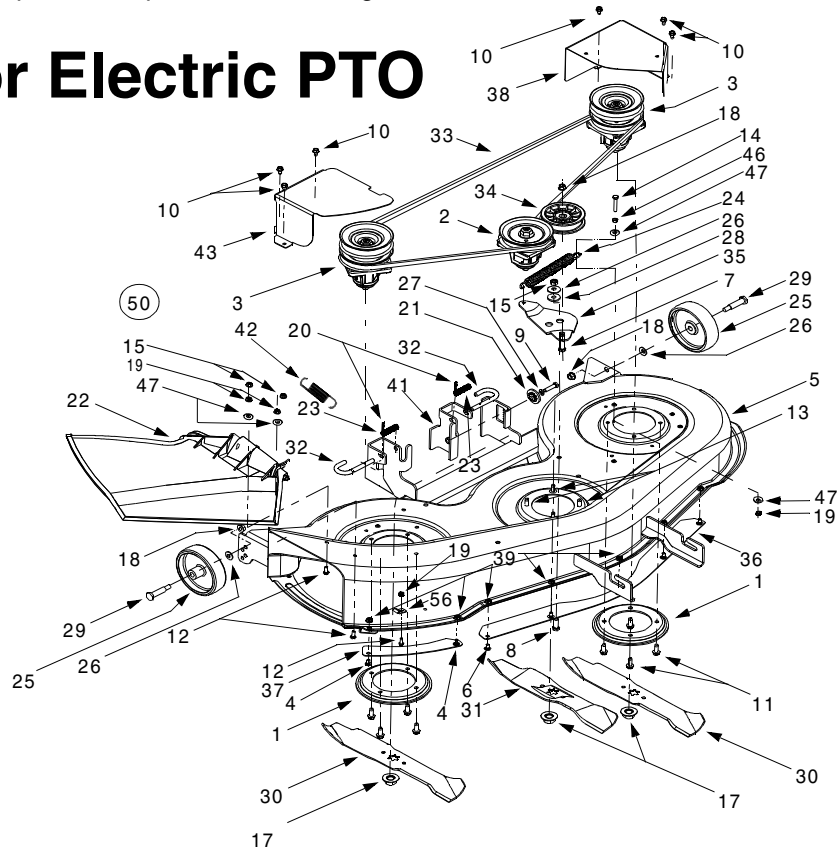

Service Kit 753-0874

CODE: R-439

DATE: November 8, 2000

SUBJECT: 46" Deck Replacement

MODELS AFFECTED: 600 through 619 with electric PTO

Use this parts sheet when ordering any replacement parts for this cutting deck.

46-inch Deck for Electric PTO

REF. NO.	PART NO.	DESCRIPTION
1	17982	Reinforcement Spindle Plate
2	618-0430	Spindle Assembly w/ Fitting, 5 Dia.
3	618-0431	Double Pulley Spindle Assembly w/ Fitting
4	710-0703	Hex Cap Screw, 1/4 x 20 x .75
5	683-0265C	46-inch Deck Shell
6	710-0167	Carriage Screw, 1/4-20 x .5
7	710-0344	Hex Cap Screw, 3/8-16 x 1.75
8	710-0514	Hex Cap Screw, 3/8-16 x 1.0
9	710-0528	Hex Cap Screw, 5/16-18 x 1.25
10	710-0599	Self Tapping Screw, 1/4-20 x .5
11	710-0650	Self Tapping Screw, 5/16-18 x .875
12	710-0751	Hex Cap Screw, 1/4-20 x .62
13	710-1260A	Self Tapping Screw, 5/16-18 x .75
14	710-0501	Hex Cap Screw, 1/4-20 x 2.00
15	726-0233	Push Nut .25 I.D. x .50 O.D.
17	712-0417A	Hex Flange Nut, 5/8-18
18	712-0431	Flange Lock Nut, 3/8-16
19	712-3027	Hex Flange Lock Nut, 1/4-20
20	714-0470	Internal Cotter Pin, .072 x 1.25
21	717-1553A	Deck Adjustment Gear
22	731-1032B	Side Discharge Chute Assembly
23	732-0306	Compression Spring, .406 x .531 x 1.75
24	732-0594A	Extension Spring, .91 x 7.33
25	734-0973	Deck Wheel, 5 x 1.38
26	736-0105	Bell Washer, .401 x .87 x .063