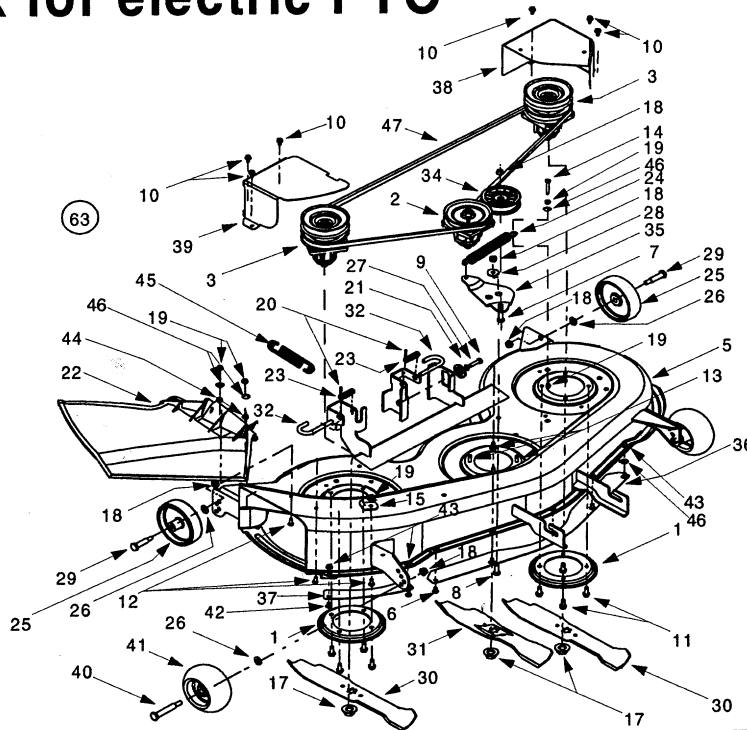

46-inch deck for electric PTO

REF. NO.	PART NO.	DESCRIPTION
1	17982	Reinforcement Spindle Plate
2	618-0430	Center Spindle Ass'y, 5 Dia. w/ Fitting
3	618-0431	Double Pulley Spindle Ass'y w/ Fitting
4	683-0254	Deck Adjustment Bracket w/ Weld Nut
5	683-0199C	46-inch Deck Shell
6	710-0167	Carriage Screw, 1/4-20 x .5
7	710-0344	Hex Cap Screw, 3/8-16 x 1.75
8	710-0514	Hex Cap Screw, 3/8-16 x 1.0
9	710-0528	Hex Cap Screw, 5/16-18 x 1.25
10	710-0599	Self Tapping Screw, 1/4-20 x .5
11	710-0650	Self Tapping Screw, 5/16-18 x .875
12	710-0751	Hex Cap Screw, 1/4-20 x .62
13	710-1260A	Self Tapping Screw, 5/16-18 x .75
14	710-0501	Hex Cap Screw, 1/4-20 x 2.00
15	16606	Retainer Hook
16	712-0271	Center Lock Nut, 1/4-20
17	712-0417A	Hex Flange Nut, 5/8-18
18	712-0431	Flange Lock Nut, 3/8-16
19	712-3006	Hex Flange Lock Nut, 1/4-20
20	714-0470	Internal Cotter Pin, .072 x 1.12
21	717-1553A	Deck Adjustment Gear
22	731-1032B	Side Discharge Chute Assembly
23	732-0306	Compression Spring, .406 x .531 x 1.75
24	732-0594A	Extension Spring, .91 x 7.33
25	734-0973	Deck Wheel, 5 x 1.38
26	736-0105	Bell Washer, .401 x .87 x .063

REF. NO.	PART NO.	DESCRIPTION
27	736-0119	Lock Washer, 5/16
28	738-0347	Shoulder Spacer, .625 x .169
29	738-0373	Shoulder Spacer, .498 x 1.53
30	742-0611	Three-in-one Blade, Star Center, 16.28
31	742-0612	Three-in-one Blade, Star Center, 14.88
32	747-1116	Deck Release Pin
33	754-0476	PTO Belt(Not Shown)
34	756-0627B	Flat Idler Pulley, 3.5 OD
35	783-0139A	Idler Bracket
36	783-0141	Center Deck Skirt
37	783-0142	RH Deck Skirt
38	783-0747	LH Belt Cover
39	783-0805A	RH Belt Cover
40	738-3056	Shoulder Screw, .5 x 2.5
41	734-3058B	Deck Wheel, 5
42	710-0703	Carriage Bolt, 1/4-20 x .75
43	712-3027	Hex Flange Lock Nut 1/4-20
44	726-0233	Push Nut, .25 x .50 OD
45	732-0934	Extension Spring 1.15 Diameter x 5.99
46	736-0270	Bell Washer, .265 x .75 x .062
47	754-0349	Deck Belt
63	753-0875	46-inch Deck Assembly Complete