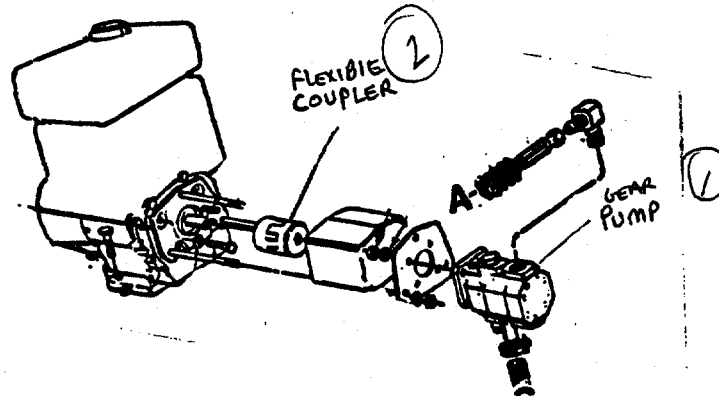

## 753-0880

CODE: CP-038

DATE: September 23, 1999

SUBJ: Replacement Logsplitter Gear Pump &  
Flexible Coupler

② 2-8-00

Use this Service Kit when replacing part number 718-0477 Gear Pump- 16 GPM.

REF NO.

### SERVICE KIT 753-0880 CONSISTS OF:

Part No.	Quantity	Description
718-0684	1	Gear Pump- 16 GPM
718-0685	1	Flexible Coupler- 7/16" ID (Pump Side) & 1.0" ID (Engine Side)