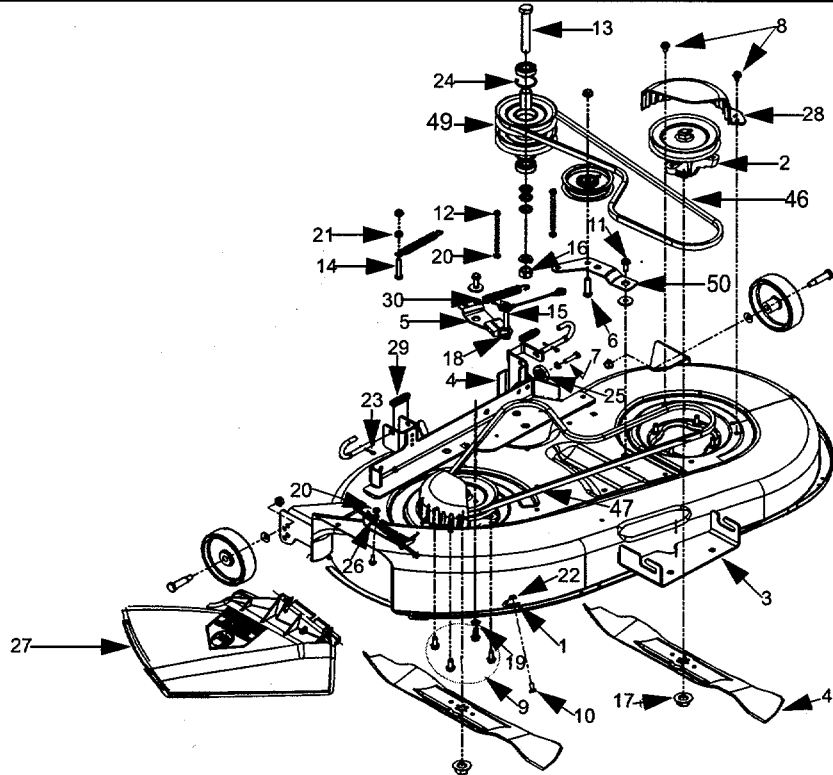

Service Kit 753-0894

CODE: R-451

DATE: February 6, 2001

SUBJECT: Replacement 42" Deck

REF. NO.		
1	16606	Retainer Hook Bracket
2	618-0574	Spindle Assembly: 5.75 DIA
3	683-0198D	42 inch Deck Assembly
4	683-0254	Deck Hanger Bracket Assembly
5	683-0440	Deck Bracket Assembly
6	710-0520	Hex Screw: 3/8-16: 1.50
7	710-0528	Hex Screw: 5/16-18: 1.25
8	710-0604A	Hex Screw: 5/16-18: .625
9	710-0650	Hex Screw: 5/16-18: .875
10	710-0751	Hex Screw: 1/4-20: .620
11	710-1238	Hex Screw: 5/16-18: .875
12	710-1830	Tap Screw 1/4-20
13	710-3151	Hex Screw: 5/8-18: 4.25
14	710-3180	Hex Screw: 5/16-18: 1.75
15	711-1534	Hex Screw: 3/8-16: 3.27
16	712-0337	Hex Nut: 5/8-18
17	712-0417A	Hex Flange Nut: 5/8-18
18	712-0431	Lock Nut: 3/8-16
19	712-3004A	Lock Nut: 5/16-18
20	712-3006	Hex Nut: 1/4-20
21	712-3010	Hex Nut: 5/16-18
22	712-3027	Lock Nut: 1/4-20
23	714-0470	Cotter Pin
24	716-3020	Snap Ring
25	717-1553A	Deck Adjustment Gear
26	726-0233	Push Nut

REF. NO.		
27	731-1032B	Discharge Chute Assembly
28	731-2486	Belt Cover
29	732-0306	Compression Spring: 1.75 LG
30	732-0470A	Extension Spring: 4.74 LG
31	732-1165	Extension Spring: 5.0 LG
32	734-0973	Deck Wheel
33	736-0105	Bell Washer
34	736-0119	Lock Washer
35	736-0140	Flat Washer
36	736-0158	Lock Washer
37	736-0162	Flat Washer
38	736-0270	Bell Washer
39	738-0373	Shoulder Screw
40	741-0524	Bearing: .625 ID x 1.57 OD
41	742-0616	Blade
42	746-0970	Brake Cable
43	747-1116	Deck Release Handle
44	748-0331	Shoulder Spacer
45	750-932A	Spacer
46	754-0497	V Belt
47	754-0498	V Belt (not shown)
48	756-0627B	Idler Pulley
49	756-1202	Double Pulley
50	783-1291	Idler Bracket