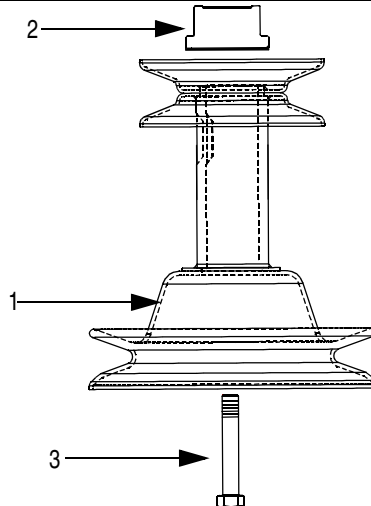

# Service Kit 753-0905

CODE: R-466

DATE: July 9, 2001

SUBJECT: Replacement Engine Pulley

Use this Service Kit when replacing pulley number 756-0551.

| REF. NO. | PART NO.  | DESCRIPTION          |
|----------|-----------|----------------------|
| 1        | 756-1182A | Pulley               |
| 2        | 750-0956  | Spacer               |
| 3        | 710-0561  | Bolt 7/16-20 x 2.50" |