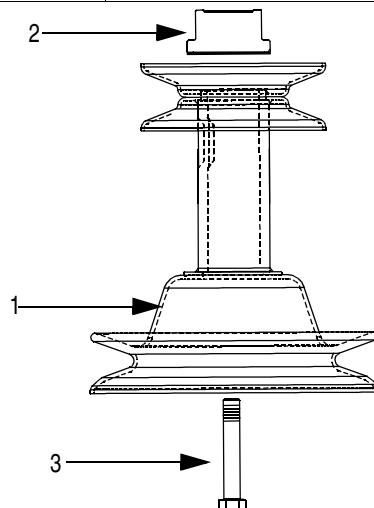

# Service Kit 753-0905

CODE: R-466

DATE: July 9, 2001

SUBJECT: Replacement Engine Pulley

Use this Service Kit when replacing pulley number 756-0551.

| REF. NO. | PART NO.  | DESCRIPTION          |
|----------|-----------|----------------------|
| 1        | 756-1182A | Pulley               |
| 2        | 750-0956  | Spacer               |
| 3        | 710-0561  | Bolt 7/16-20 x 2.50" |