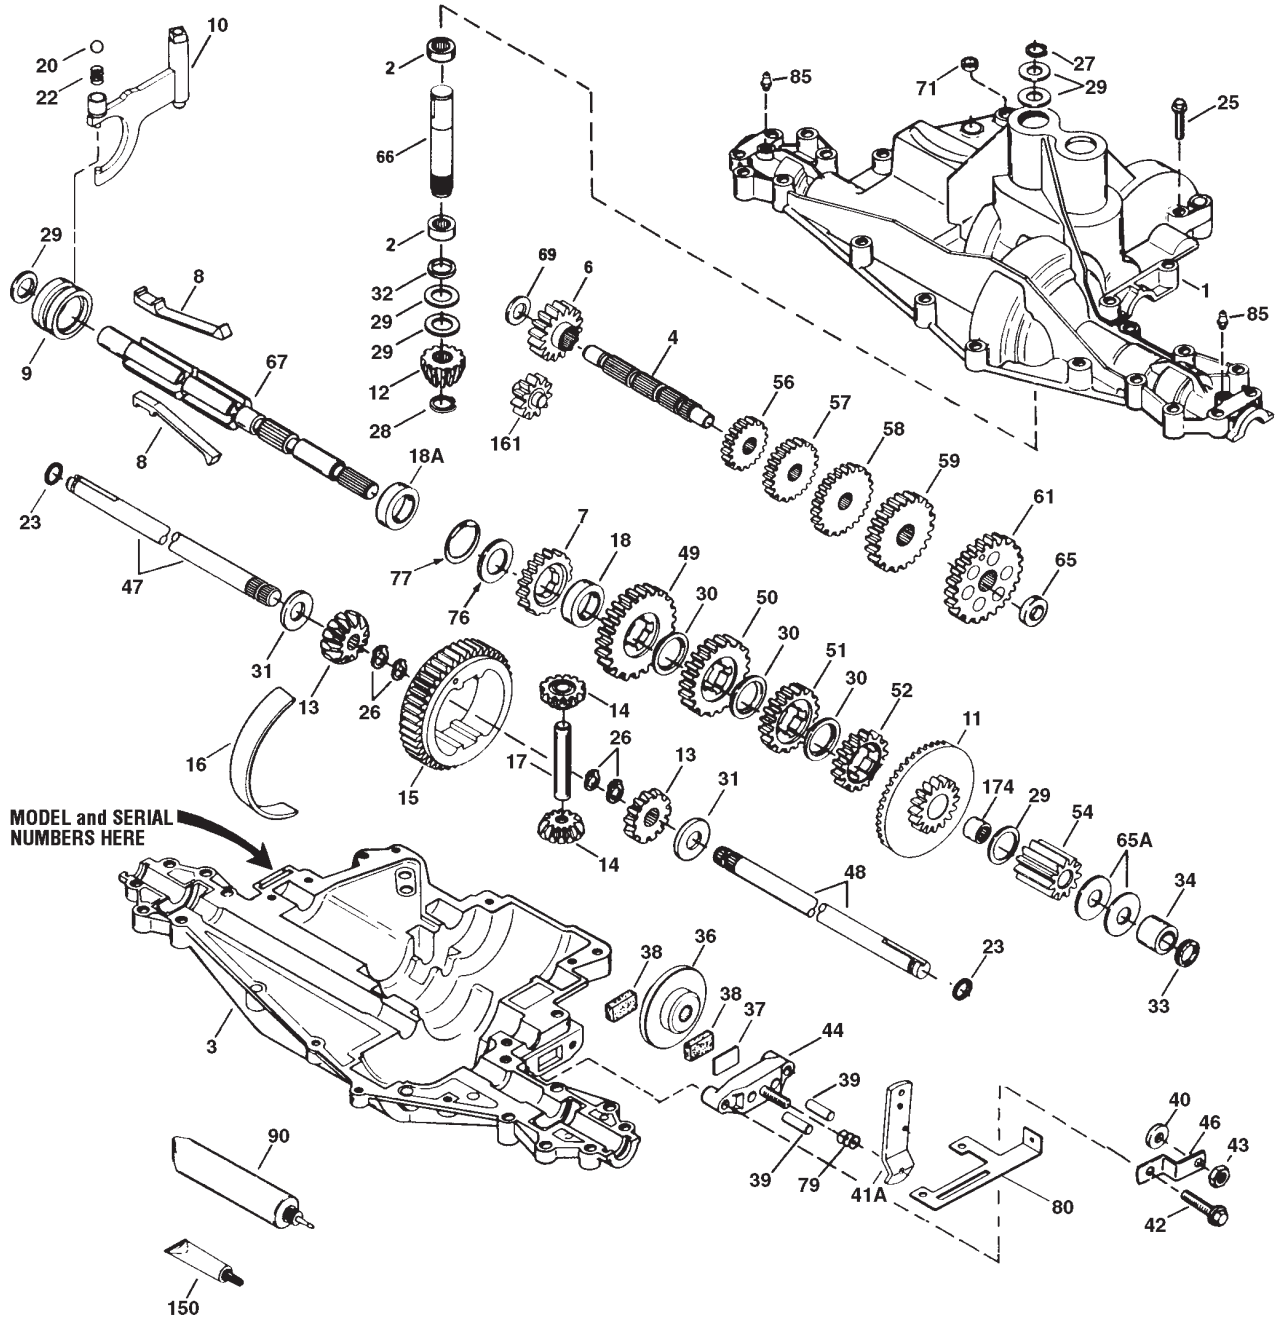

Peerless Transaxle

TRANSAXLE ASSEMBLY

Ref.	Part	Description	Qty.	Ref.	Part	Description	Qty.
1	772113	Transaxle Cover	1	39	786026	Dowel Pin	2
1	772135	Transaxle Cover	1	40	792076A	Washer	1
2	780086	Needle Bearing	2	41	790045	Brake Lever	1
3	770110	Transaxle Case	1	42	792073	Screw, 1/4-20 x 1-1/4"	2
4	776300	Countershaft	1	43	792075	Locknut, 5/16-24	1
6	778281	Spur Gear (16 teeth)	1	44	790025	Brake Pad Holder	1
7	778122A	Spur Gear (22 teeth)	1	46	786086	Brake Lever Bracket	1
8	792160	Shift Key	4	47	774747	Axle (16-1/4" long)	1
9	784373	Shift Collar	1	48	774888	Axle (11" long)	1
10	784365	Shift Rod & Fork	1	49	778124A	Spur Gear (30 teeth)	1
11	778261	Bevel Gear & Bearing (Incl. 174)	1	50	778123A	Spur Gear (25 teeth)	1
12	778262	Bevel Pinion (14 teeth)	1	51	778122A	Spur Gear (22 teeth)	1
13	778221	Bevel Gear (16 teeth)	2	52	778273	Spur Gear (19 teeth)	1
14	778068	Differential Pinion	2	54	778263	Spur Gear (11 teeth)	1
15	778260	Ring Gear	1	56	778126A	Spur Gear (20 teeth)	1
16	786150	Bearing Strip	1	57	778127A	Spur Gear (25 teeth)	1
17	786139	Drive Pin	1	58	778128A	Spur Gear (28 teeth)	1
18	786147	Neutral Spacer	1	59	778129A	Spur Gear (30 teeth)	1
18A	786159	Neutral Spacer	1	61	778265	Spur Gear (34 teeth)	1
20	792077	Ball, 5/16" dia.	1	65	780162	Washer	1
22	792079	Spring	1	65A	780160	Washer	2
23	788061	Seal Ring	2	66	776299	Input Shaft	1
25	792073	Screw, 1/4-20 x 1-1/4"	17	67	776352	Shifter & Brake Shaft	1
26	792125	Retaining Ring	4	69	780161	Washer	1
27	792035	Retaining Ring	1	71	788069	Square Cut Ring	1
28	788040	Retaining Ring	1	76	780090	Washer	1
29	780072	Washer	6	77	788078A	Inverted Retaining Ring (pkg. of 2) .	1
30	780108	Washer	3	79	792144	Spring	1
31	780001	Washer	2	80	790063A	Brake Bracket	1
32	792001	"O" Ring	1	85	792137	Lubrication Fitting	2
33	788076	"O" Ring	1	90	788067B	Grease (32 oz. bottle Bentonite grease) ..	1
34	780159	Bushing	1	150	510334	Gasket Eliminator (Loctite #515)	1
36	790071	Brake Disk	1	161	776302	Reverse Idler	1
37	790007	Brake Pad Plate	1	174	780085	Needle Bearing	1
38	799021	Brake Pad (pkg. of 2)	2				

ORDER ALL TRANSAXLE PARTS FROM YOUR LOCAL PEERLESS-TECUMSEH DEALER