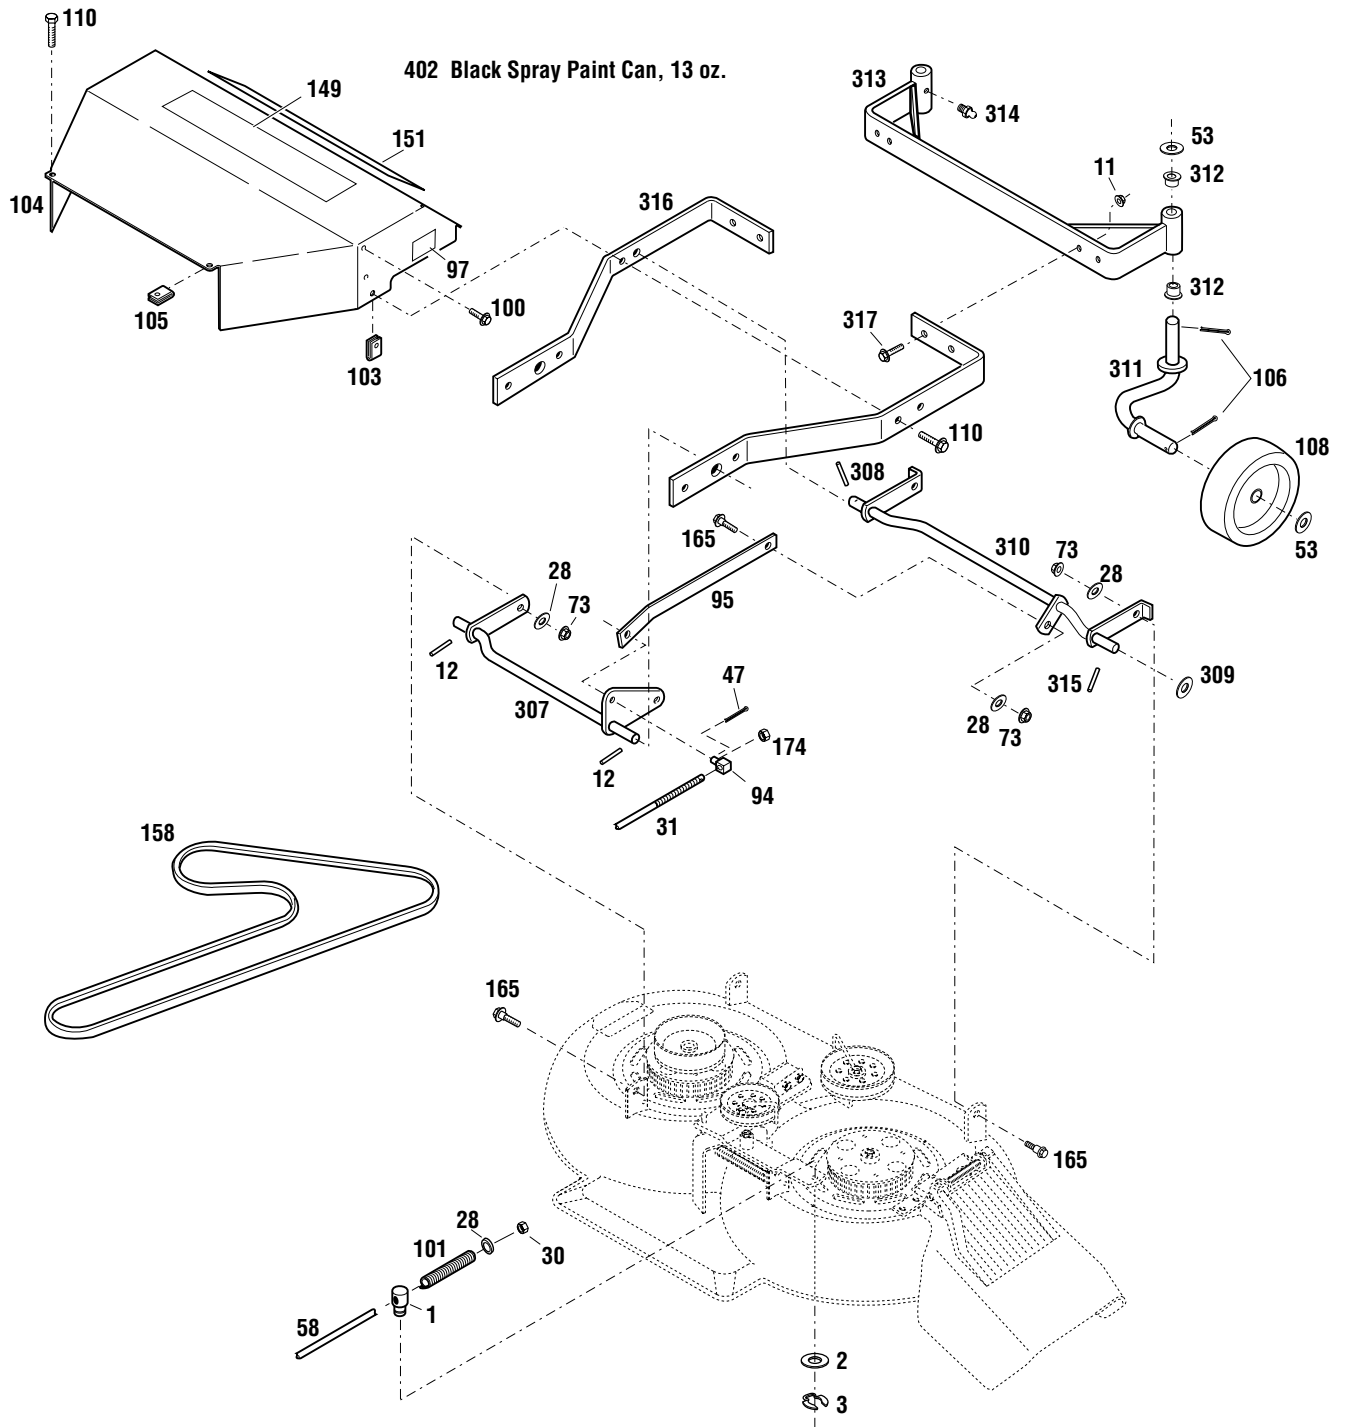

DRIVE ASSEMBLY

Ref.	Part	Description	Qty.	Ref.	Part	Description	Qty.
1	*	Engine, Electric Start.....	1	57	1732499	Top Locknut, 5/16-18.....	4
	*	Engine, Recoil Start.....	1	58	1770247	Lower Blade Rod.....	1
2	1769904	Engine Pulley.....	1	60	1770326	Transaxle Pulley.....	1
3	736-0171	Lock Washer, 7/16.....	1	61	1118808	Retaining Ring.....	1
4	1740949	Bolt, 7/16-20 x 1-3/4.....	1	62	736-0463	Flat Washer, 1/4.....	3
5	1773599	Washer, Nylon.....	1	63	1100002	Screw, 1/4-28 x 3/4.....	1
7	777S00006	Warning Decal.....	1	64	712-3004A	Flange Locknut, 5/16-18.....	1
8	1766326	Oil Valve Cap.....	1	65	712-3000	Locknut, 3/8-16.....	2
9	1768865	Oil Valve (Incl. Ref. 8).....	1	66	736-0329	Lock Washer, 1/4.....	1
10	1769006	Oil Drain Hose.....	1	67	712-3005	Screw, 3/8 x 1-1/4.....	1
11	1186393	Flange Locknut, 3/8-16.....	5	68	1769888	Upper Blade Rod.....	1
12	1727379	Pop Rivet, 3/16.....	4	69	1768140	Transmission Arm.....	1
13	1769870	Flap.....	1	70	1767837	Ball Joint.....	1
14	1769869001	Flap Bracket.....	1	71	1768628	Shift Link Rod.....	1
15	1769885	Lower Transmission Rod.....	1	72	1769873	Upper Transmission Rod.....	1
16	1185147	Cotter Pin, 3/32 x 5/8.....	8	75	1768624	Spring Attachment Rod.....	1
18	1890234	Flat Washer, 1/2.....	1	76	1768636	Extension Spring.....	1
19	1107382	Flat Washer, 5/16.....	5	78	1769872	Upper Brake Rod.....	1
20	1711864	Compression Spring.....	1	79	1111609	Screw, 5/16-18 x 2-3/4.....	2
21	1763219	Shoulder Bolt.....	1	80	1769874	Shift Rod.....	1
23	1715538	Nyliner, 1/2.....	2	81	1769875	Clutch Arm Pivot.....	1
25	1748393	Carriage Bolt, 3/8-16 x 1-3/4.....	1	83	1768630001	Shift Rod Bracket.....	1
26	1918370	Idler Arm.....	1	84	1186308	Flange Lock Screw, 1/4-20 x 1/2.....	2
27	1756151	Idler Pulley.....	2	85	1769852010	Backplate (A) (B).....	1
28	736-3050	Flat Washer, 3/8.....	3	87	1770334	V-Belt.....	1
29	1715685	Plastic Grip.....	1	90	1768194	Thread Forming Screw, 3/8-16 x 1-1/2..	1
30	712-3000	Top Locknut, 3/8-16.....	1	91	1762042	Thread Forming Screw, 3/8-16 x 1.....	3
31	1915831	Lift Crank Assembly.....	1	102	1186229	Hex Nut, 1/4-20.....	1
32	710-0347	Bolt, 3/8-16 x 1-3/4.....	1	159	1916897	Pivot.....	1
33	1186389	Flange Locknut, 1/4-20.....	4	167	1769882	Pivot Shaft Assembly.....	1
36	736-0169	Lock Washer, 3/8.....	1	169	1100350	Cotter Pin.....	3
39	1186347	Flange Lock Screw, 3/8-16 x 1.....	4	168	1769878	Brake Arm.....	1
41	1769881	Interlock Cam.....	1	170	1187961	Drive Pin, 5/32 x 1.....	1
42	1769877	Lower Brake Rod.....	1	171	1730851	Clevis Pin, 1/2 x 1-1/4.....	1
43	1702646	Washer, Flat 1/2.....	3	172	1724491	Screw, 5/16-18 x 3/4.....	2
44	1770361	Interlock Latch.....	1	177	1740496	Flange Screw, 5/16-18 x 3/4.....	2
48	1725264	Swivel Block.....	2	302	1915752	Frame Weldment Ass'y (Incl. Ref. 7) (A) (B).....	1
49	1186258	Jam Nut, 5/16-18.....	2	303	1768180	Wheel Rim.....	2
50	1185388	Retaining Ring.....	2	304	1774129	Tire.....	2
51	1708012	Flat Washer.....	4	305	1718086	Valve Stem.....	2
53	1701447	Special Washer.....	A/R	400	GW-97092	Loctite 242, 0.02 oz. Tube.....	N/I
54	1769781	Square Key, 3/16 x 2-1/2.....	2	401	1900706	Red Spray Paint Can, 13 oz.	N/I
55	•	Transmission Assembly, Model 915-027 (See page 10 for breakdown.).....	1	402	GW-9532	Clip Ring.....	1
56	1104436	Woodruff Key, 3/16 x 3/4.....	1	403	GW-20546	Washer.....	2

* Order parts from your local authorized engine dealer. Refer to engine for model/type number.

• Order parts from your local Peerless - Tecumseh dealer.

A/R As required.

N/I Item not included with unit; order separately.

(A) Model 753B

(B) Model E753B

Wide-Cut Combination Mower

SEE PAGES 8 AND 9
FOR MOWER DECK ASSEMBLY BREAKDOWN.

FRONT FRAME ASSEMBLY