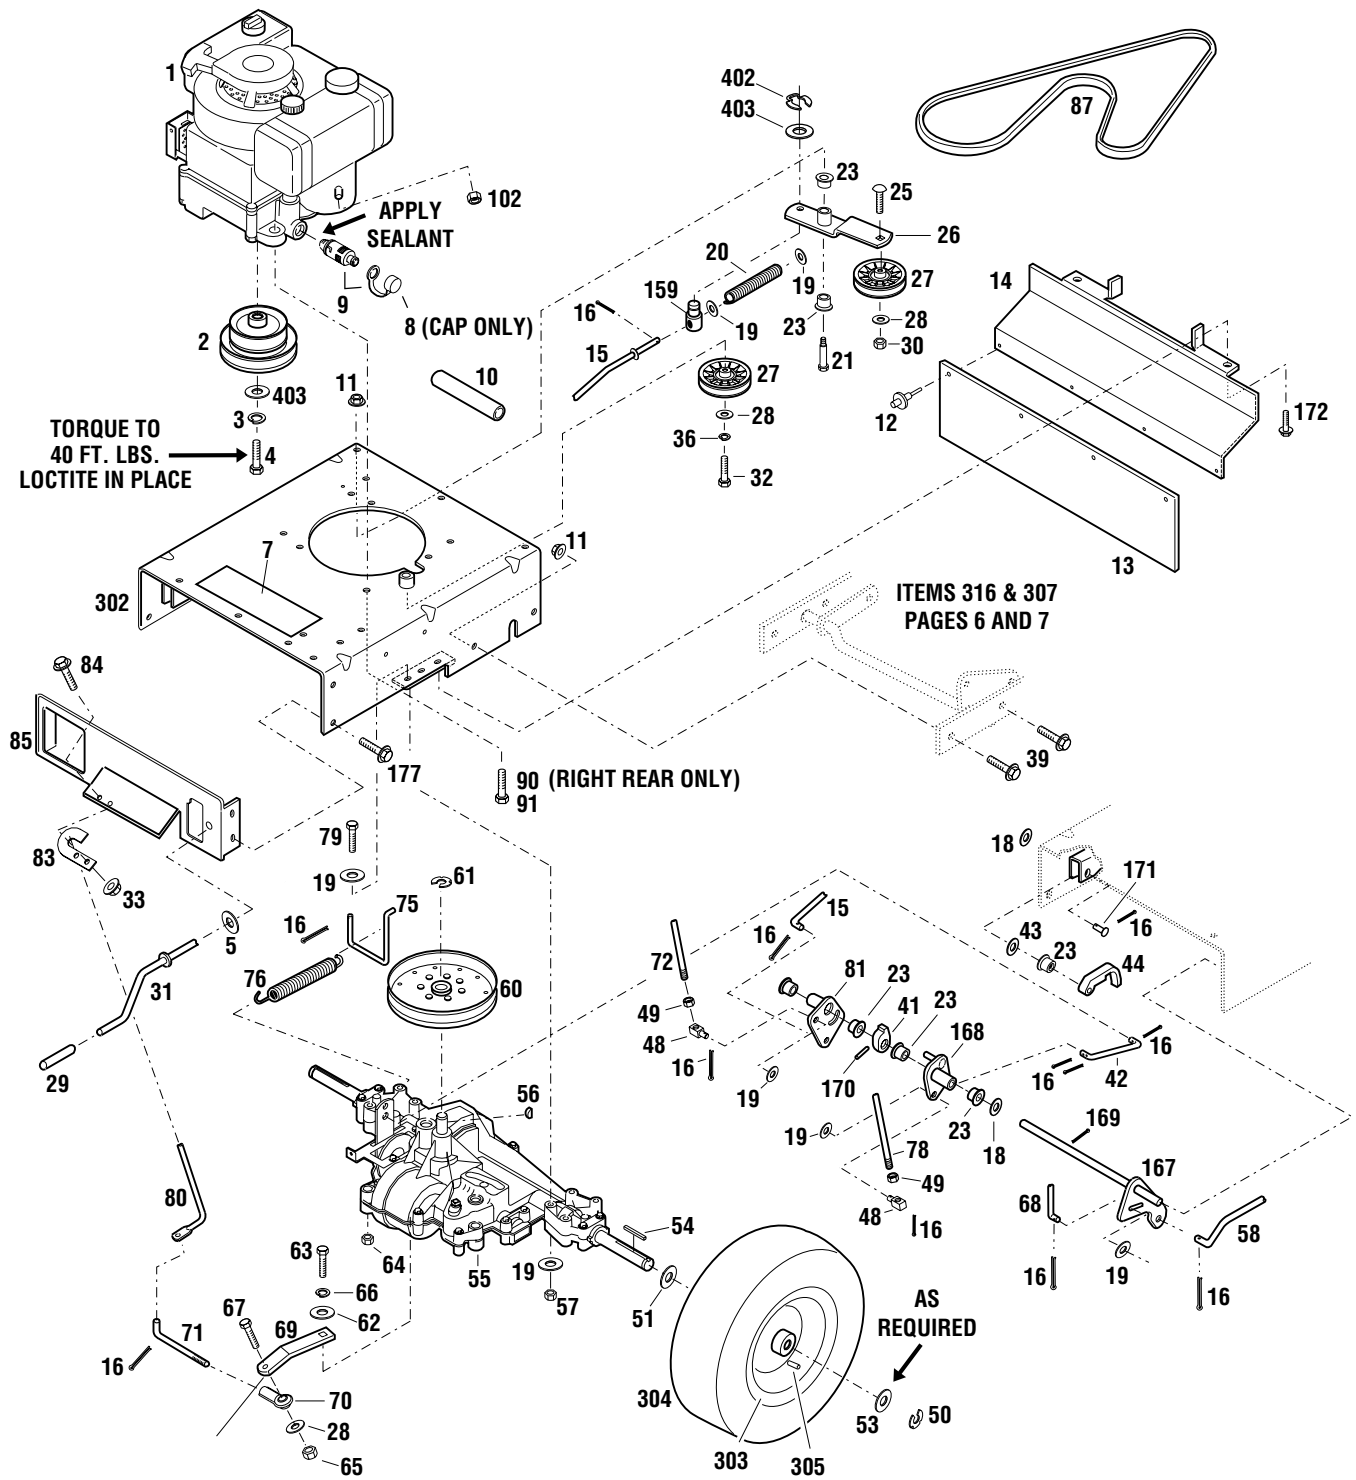

Wide-Cut Combination Mower

DRIVE ASSEMBLY

DRIVE ASSEMBLY

Ref.	Part	Description	Qty.	Ref.	Part	Description	Qty.
1	*	Engine, Electric Start.....	1	57	1732499	Top Locknut, 5/16-18.....	4
	*	Engine, Recoil Start.....	1	58	1770247	Lower Blade Rod.....	1
2	1769904	Engine Pulley.....	1	60	1770326	Transaxle Pulley.....	1
3	736-0171	Lock Washer, 7/16.....	1	61	1118808	Retaining Ring.....	1
4	1740949	Bolt, 7/16-20 x 1-3/4.....	1	62	736-0463	Flat Washer, 1/4.....	3
5	1773599	Washer, Nylon.....	1	63	1100002	Screw, 1/4-28 x 3/4.....	1
7	777S00006	Warning Decal.....	1	64	712-3004A	Flange Locknut, 5/16-18.....	1
8	1766326	Oil Valve Cap.....	1	65	712-3000	Locknut, 3/8-16.....	2
9	1768865	Oil Valve (Incl. Ref. 8).....	1	66	736-0329	Lock Washer, 1/4.....	1
10	1769006	Oil Drain Hose.....	1	67	712-3005	Screw, 3/8 x 1-1/4.....	1
11	1186393	Flange Locknut, 3/8-16.....	5	68	1769888	Upper Blade Rod.....	1
12	1727379	Pop Rivet, 3/16.....	4	69	1768140	Transmission Arm.....	1
13	1769870	Flap.....	1	70	1767837	Ball Joint.....	1
14	1769869001	Flap Bracket.....	1	71	1768628	Shift Link Rod.....	1
15	1769885	Lower Transmission Rod.....	1	72	1769873	Upper Transmission Rod.....	1
16	1185147	Cotter Pin, 3/32 x 5/8.....	8	75	1768624	Spring Attachment Rod.....	1
18	1890234	Flat Washer, 1/2.....	1	76	1768636	Extension Spring.....	1
19	1107382	Flat Washer, 5/16.....	5	78	1769872	Upper Brake Rod.....	1
20	1711864	Compression Spring.....	1	79	1111609	Screw, 5/16-18 x 2-3/4.....	2
21	1763219	Shoulder Bolt.....	1	80	1769874	Shift Rod.....	1
23	1715538	Nyliner, 1/2.....	2	81	1769875	Clutch Arm Pivot.....	1
25	1748393	Carriage Bolt, 3/8-16 x 1-3/4.....	1	83	1768630001	Shift Rod Bracket.....	1
26	1918370	Idler Arm.....	1	84	1186308	Flange Lock Screw, 1/4-20 x 1/2.....	2
27	1756151	Idler Pulley.....	2	85	1769852010	Backplate (A) (B).....	1
28	736-3050	Flat Washer, 3/8.....	3	87	1770334	V-Belt.....	1
29	1715685	Plastic Grip.....	1	90	1768194	Thread Forming Screw, 3/8-16 x 1-1/2..	1
30	712-3000	Top Locknut, 3/8-16.....	1	91	1762042	Thread Forming Screw, 3/8-16 x 1.....	3
31	1915831	Lift Crank Assembly.....	1	102	1186229	Hex Nut, 1/4-20.....	1
32	710-0347	Bolt, 3/8-16 x 1-3/4.....	1	159	1916897	Pivot.....	1
33	1186389	Flange Locknut, 1/4-20.....	4	167	1769882	Pivot Shaft Assembly.....	1
36	736-0169	Lock Washer, 3/8.....	1	169	1100350	Cotter Pin.....	3
39	1186347	Flange Lock Screw, 3/8-16 x 1.....	4	168	1769878	Brake Arm.....	1
41	1769881	Interlock Cam.....	1	170	1187961	Drive Pin, 5/32 x 1.....	1
42	1769877	Lower Brake Rod.....	1	171	1730851	Clevis Pin, 1/2 x 1-1/4.....	1
43	1702646	Washer, Flat 1/2.....	3	172	1724491	Screw, 5/16-18 x 3/4.....	2
44	1770361	Interlock Latch.....	1	177	1740496	Flange Screw, 5/16-18 x 3/4.....	2
48	1725264	Swivel Block.....	2	302	1915752	Frame Weldment Ass'y (Incl. Ref. 7) (A) (B).....	1
49	1186258	Jam Nut, 5/16-18.....	2	303	1768180	Wheel Rim.....	2
50	1185388	Retaining Ring.....	2	304	1774129	Tire.....	2
51	1708012	Flat Washer.....	4	305	1718086	Valve Stem.....	2
53	1701447	Special Washer.....	A/R	400	GW-97092	Loctite 242, 0.02 oz. Tube.....	N/I
54	1769781	Square Key, 3/16 x 2-1/2.....	2	401	1900706	Red Spray Paint Can, 13 oz.	N/I
55	•	Transmission Assembly, Model 915-027 (See page 10 for breakdown.).....	1	402	GW-9532	Clip Ring.....	1
56	1104436	Woodruff Key, 3/16 x 3/4.....	1	403	GW-20546	Washer.....	2

* Order parts from your local authorized engine dealer. Refer to engine for model/type number.

• Order parts from your local Peerless - Tecumseh dealer.

A/R As required.

N/I Item not included with unit; order separately.

(A) Model 753B

(B) Model E753B