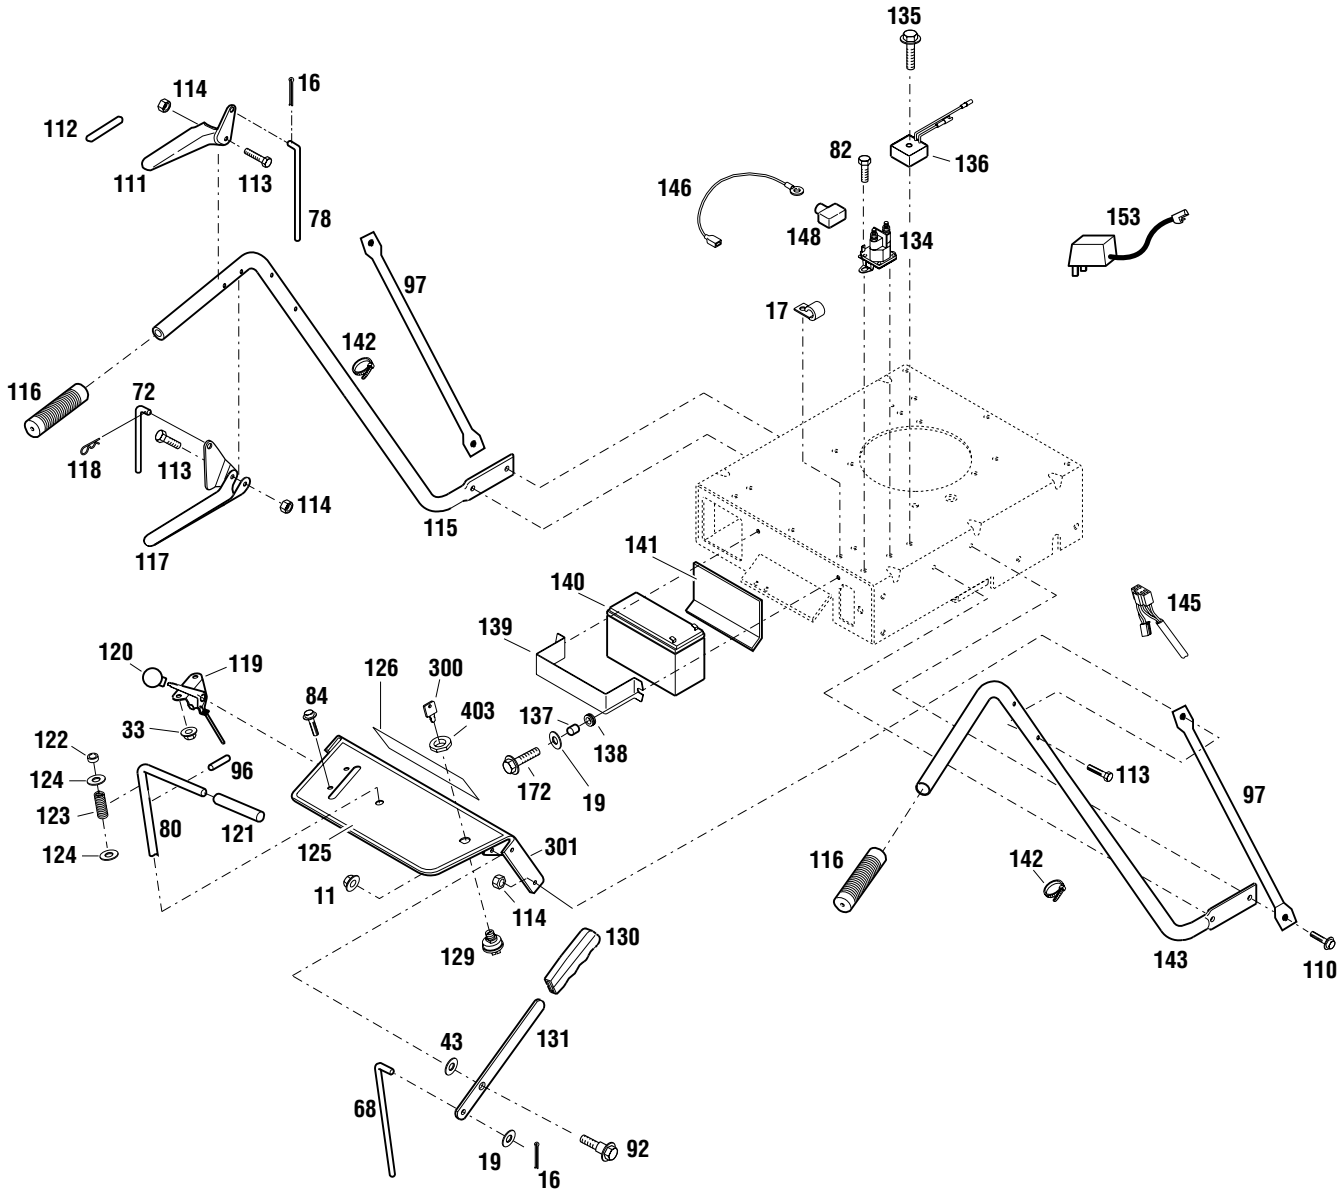

Wide-Cut Combination Mower

HANDLEBAR AND CONSOLE ASSEMBLY

HANDLEBAR AND CONSOLE ASSEMBLY

Ref.	Part	Description	Qty.	Ref.	Part	Description	Qty.
11	1186393	Flange Locknut, 3/8-16.....	1	125	777S00003	Warning Decal (A)	1
16	1185147	Cotter Pin, 3/32 x 5/8	2	126	777D06080	Logo Decal (A) (B)	1
17	1721252	J-Clip.....	1	129	1734196	Ignition Switch (B)	1
19	1107382	Flat Washer, 5/16	4	130	1764984	Handle Grip	1
33	1186389	Flange Locknut, 1/4-20.....	2	131	1768223	Mower Engage Lever.....	1
43	1702646	Flat Washer, 1/2	1	134	1752137	Solenoid (B)	1
68	1769888	Upper Blade Rod	1	135	1747027	Thread-Cut. Screw, 1/4-20 x 1-1/2 (B)....	1
72	1773607	Upper Transmission Rod.....	1	136	1768464	Regulator	1
78	1769872	Upper Brake Rod.....	1	137	1749778	Spacer (B)	2
80	1769874	Shift Rod	1	138	1769080	Grommet (B)	2
82	1724492	Thread Cut. Screw, 1/4-20 x 1/2 (B).....	2	139	1915696010	Battery Bracket (B)	1
84	1186308	Flange Lock Screw, 1/4-20 x 1/2	2	140	1915750	Battery (B)	1
92	1703051	Shoulder Bolt	1	141	1769081	Battery Pad (B).....	1
96	1185279	Roll Pin, 1/4 x 2-1/4	1	142	1735531	Plastic Tie.....	5
97	1915545010	Brace, Handlebar (A) (B)	2	143	1764923010	Right Handlebar (A) (B).....	1
110	1186329	Flange Lock Screw, 5/16 x 3/4	4	145	1915758	Wiring Harness (B).....	1
111	1770445001	Control Handle	1	146	1915759	Lead (B)	1
112	777I00001	Operator Presence Control Decal	1	148	1734364	Boot (B).....	1
113	1915793	Screw, 1/4-20 x 1-3/4, Grade 8	6	153	1768449	Battery Charger (shipped loose) (B)	1
114	1734398	Locknut, 1/4-20	2	172	1724491	Screw, 5/16-18 x 3/4"	1
115	1764922010	Left Handlebar (A) (B)	1	300	1753986	Ignition Key (B)	1
116	1703539	Handle Grip	2	301	1768640	Console Assembly (Incl. Ref. 125) (A) ...	1
117	1773605001	Control Handle	1		1768493	Console Assembly (Incl. Ref. 125) (B) ...	1
118	1717897	Hair Pin, 5/64	1	403	1770592	Nut, Ignition Switch	1
119	1768191	Throttle Control	1				
120	1737118	Knob.....	1				
121	1737041	Handle Grip	1				
122	1715716	Nylon Bushing.....	1				
123	1721492	Compression Spring.....	1				
124	736-0326	Flat Washer, 1/2	1				

- (A) Model 753B
- (B) Model 34343