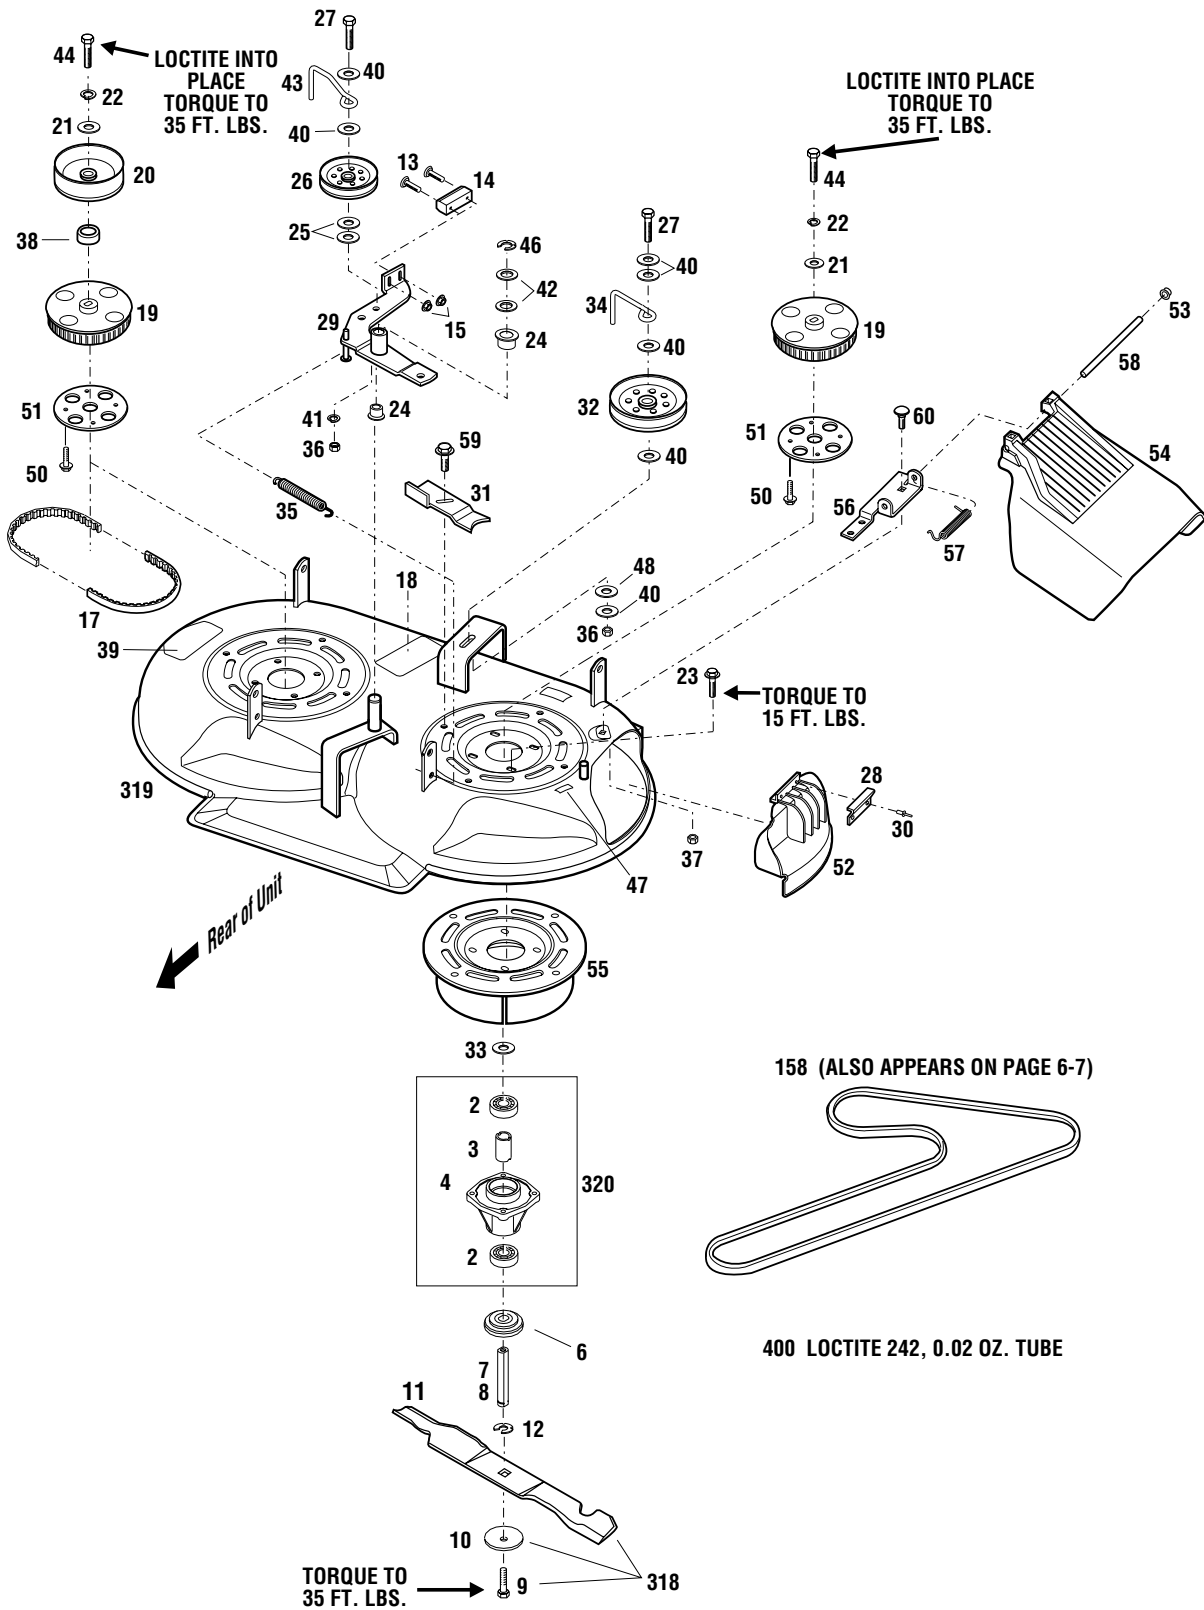

Wide-Cut Combination Mower

MOWER DECK ASSEMBLY

Ref.	Part	Description	Qty.	Ref.	Part	Description	Qty.
2	1185574	Ball Bearing	4	37	1732499	Locknut, 5/16-18.....	1
3	1746869	Spacer	2	38	1723996	Pulley Spacer	1
4	1765092	Mower Spindle	2	39	777S30118	Danger Decal.....	1
5		Ref. No. not used		40	1768818	Flat Washer, 3/8 x 3/4	7
6	1765029	Blade Spacer	2	41	736-0169	Lock Washer, 3/8	1
7	1766061	Right Spindle Shaft	1	42	1701447	Flat Washer	2
8	1768169	Left Spindle Shaft (long)	1	43	1764135	Belt Guide.....	1
9	1765196	Screw, 7/16-14 x 1	2	44	1769397	Screw, 7/16-14 x 1-1/4	2
10	1765197	Belleville Washer	2	46	716-0101	Retaining Ring.....	1
11	1910917	Blade, 33" Mulching.....	2	47	777S00008	Warning Decal.....	1
12	1185649	Retaining Ring.....	2	48	1185715	Pyramid Washer, 3/8.....	1
13	1771081	Flat Head Screw, #10-24 x 1-1/4.....	2	50	1771925	Triplask Screw, 1/4-20 x 5/8	8
14	1771083	Brake Pad	1	51	1771922001	Sprocket Plate	2
15	1185985	Nylon Locknut, #10-24	2	52	1773642	Mulcher Cover, Fold-Up Style (Incl. Ref. 28 and 30)	1
17	1773600	Toothed Drive Belt	1	53	1727342	Cap	2
18	777S00004	Caution Decal	1	54	1910931	Discharge Chute	1
19	1774220	Cogged Pulley, 56T	2	55	1910948001	Weldment Doublor	2
20	1769362	Drive Pulley	1	56	1910951001	Bracket, Chute Hinge.....	1
21	1736484	Flat Washer, 7/16	2	57	1910971	Spring, Discharge Chute.....	1
22	736-0171	Lock Washer, 7/16	2	58	1910972	Pin, Discharge Chute	1
23	1773523	Flange Lock Screw, 5/16-18 x 1	8	59	1740496	Screw, Thread-Forming.....	8
24	1764140	Flange Bushing.....	2	60	GW-90077	Bolt, Carriage, 3/8-18 x 3/4	1
25	1701055	Flat Washer	2	158	1769767	V-Belt	1
26	1762794	Idler Pulley	1	318	1773595	Mulching Blade Kit (Incl. Refs. 9, 10 and 11).....	1
27	1100062	Hex Head Capscrew, 3/8-16 x 2-1/2.....	2	319	1773587	Mower Deck Assembly (Incl. Refs. 18, 39 & 47) (A) (B).....	1
28	1911054	Adapter Trim	1	320	1769048	Mower Spindle Assembly (Incl. Refs. 2, 3, 4 & 5).....	2
29	1918371	Idler Arm	1	400	GW-97092	Loctite 242, 0.02 oz. Tube.....	N/I
30	1186059	Pop Rivet	2	401	1735222	Black Spray Paint Can, 13 oz.	N/I
31	1911021001	Belt Tension Adjustment Bracket	1				
32	1749911	Idler Pulley	1				
33	1766787	Special Thrust Washer	2				
34	1720717	Belt Guide.....	1				
35	1756595	Extension Spring.....	1				
36	1186231	Nut, 3/8-16.....	2				

N/I Item not included with unit; order separately.

- (A) Model 753B
- (B) Model E753B