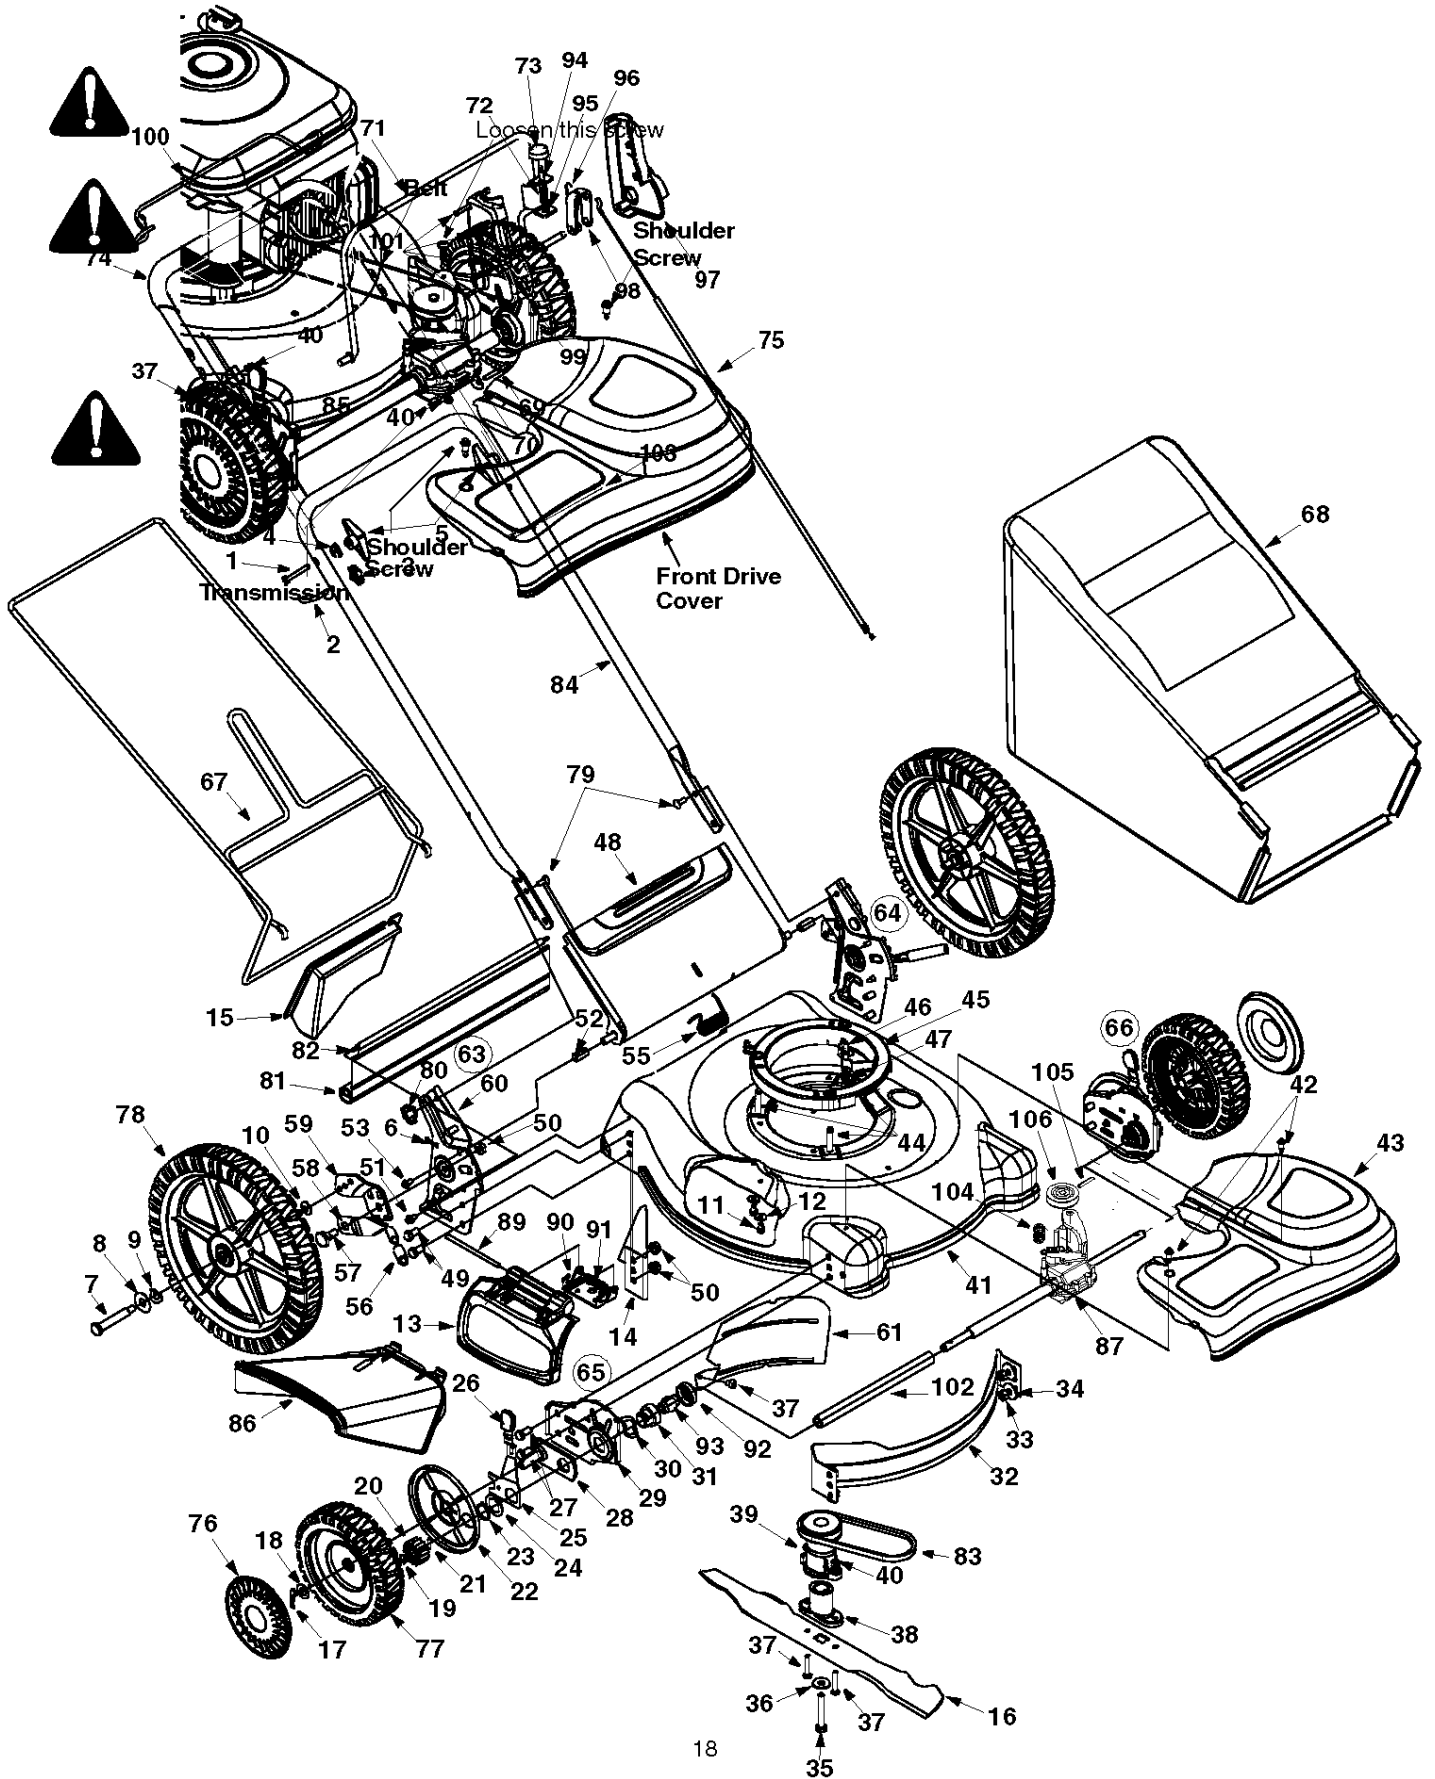

Replacing Drive Belt

Model Series 560

Ref. No.	Part No.	Description	Ref. No.	Part No.	Description
1.	710-1174	Carriage Bolt	37.	710-0606	Hex Screw 1/4-20 x 1.5"
2.	710-1205	Rope Guide	38.	748-0411	Blade Adapter
3.	720-0279	Wing Nut	39.	756-1146A	Drive Pulley
4.	736-0451	Saddle Washer	40.	712-0324	Hex Lock Nut
5.	720-0284	Handle Knob	41.	782-0082A	Rear Discharge Deck 21"
6.	714-0104	Hairpin Clip	42.	710-1650	Shld. Screw
7.	738-0481A	Shoulder Screw	43.	731-2600	Transmission Cover
8.	736-0456	Flat Washer .510 I.D. x 1.373 O.D.	44.	710-1008	TT Screw
9.	736-0182	Spring Wash. .500 I.D. x 1.00 O.D.	45.	631-0075B	Engine Spacer Assembly
10.	736-0105	Bell Washer .375 I.D. x .870 O.D.	46.	711-1293	Belt Keeper Pin
11.	710-0599	Tapp Screw 1/4-20 x .500	47.	712-0271	Hex Nut 1/4-20
12.	736-0270	Bell Wash. .265 I.D. x .75 O.D.	48.	782-7599A	Grassbag Door
13.	682-7000	Mulching Plug (Hinged)	49.	710-0216	Hex Hd. Cap Scr. 3/8-16
14.	782-5004	Rear Baffle RH	50.	712-0431	Flange L-Nut 3/8-16
15.	782-5007A	Mulching Plug	51.	710-0896	AB Tap Screw 1/4-14 x .625"
16.	742-0741	Mulching Blade w/Star	52.	750-0434	Spacer
	742-0641	Standard Blade	53.	710-0286	Pan Hd. Screw 1/4-20 x .5"
17.	714-0101	Hairpin Clip	54.	747-0996	Pivot Rod
18.	736-3013	Flat Washer	55.	732-0809	Torsion Spring
19.	736-0865	Snap Ring	56.	720-0312	Foam Grip
20.	717-1762	Gear 14T RH	57.	738-0507B	Shoulder Screw
	717-1761	Gear 14T LH†	58.	732-0866	Spring Lever
21.	715-0221	Dowel Pin	59.	17489A	Pivot Bar LH†
22.	782-7551	Wheel Dust Cap		17488A	Pivot Bar RH
23.	716-0102	Snap Ring	60.	682-3058	Handle Bracket Assembly RH
24.	736-0474	Washer DD 1.5" O.D.		682-3059	Handle Bracket Assembly LH†
25.	732-0706	Front Lever RH	61.	782-5003	Rear Baffle LH†
	732-0707	Front Lever LH†	62.	710-1017	Scr. AB 1/4-14 x 0.625"
26.	720-0426	Knob	63.	682-3056A	Handle Brkt. Ass'y Comp. RH
27.	710-0216	Hex Screw	64.	682-3057A	Handlr Brkt. Ass'y Comp. LH
28.	682-0509	Pivot Plate Assembly	65.	682-0512A	Height Adjuster Ass'y Comp. RH
29.	782-0511A	Height Adj. Plate LH†	66.	682-0511A	Height Adjuster Ass'y Comp. LH
	782-0512B	Height Adj. Plate RH	67.	747-0995A	Grassbag Frame
30.	736-0447	Wave Washer	68.	664-0123	Grass Bag w/Half Sail
31.	748-0355	Bearing Support	69.	710-0501	Hex Hd. Cap Screw
32.	782-5002	Front Baffle	70.	710-0451	Saddle Washer
33.	712-0798	Hex Nut	71.	647-0070	Control Handle
34.	736-0331	Bell Washer		731-2623	Bail Cover †
35.	710-1257	Hex Bolt	72.	732-1171	Compression Spring
36.	736-0452	Bell Washer	73.	720-0428	Button

† Not shown