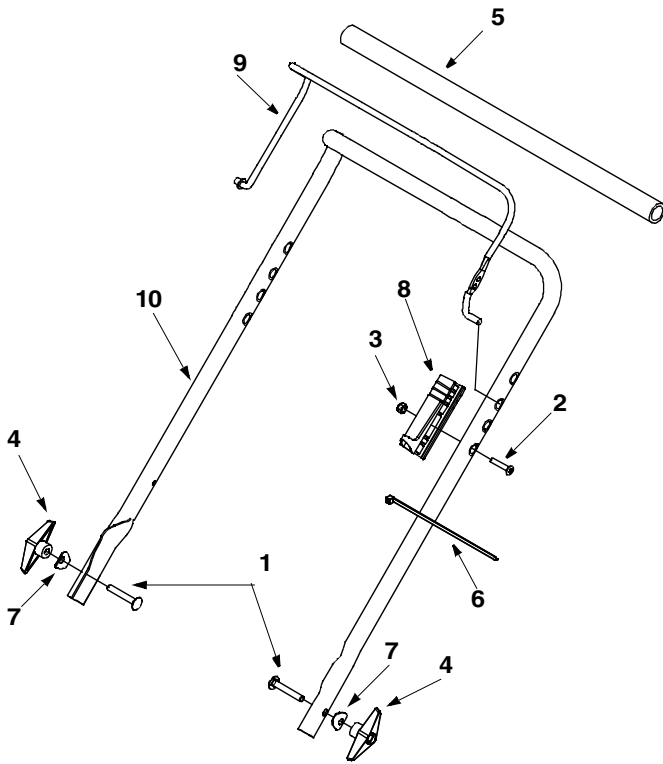

Powder Black: 0637

MTD Red: 0638

Models 521 and 721

Ref. No.	Part No.	Description	Ref. No.	Part No.	Description
1.	629-0071	Extension Cord	14.	736-0242	Beleville Washer
2.	710-0157	Hex Bolt 5/16-24 x 0.75"	15.	736-0329	Lock Washer
3.	710-0409	Hex Bolt 5/16-24 x 1.75"	16.	741-0475	Plastic Bushing
4.	710-0502A	TT Sems Screw	17.	751-0535	Fuel Line Hose
5.	710-0751	Hex Screw 1/4-20 x 0.620"	18.	751-0540A	Gas Tank
6.	710-1003	B Screw #10-16 x 0.625"	19.	751-0603	Fuel Cap
7.	710-3013	Hex Screw 1/4-20 x 0.50"	20.	754-0101A	V-Belt
8.	712-3006	Hex Nut 1/4-20	21.	756-0416B	V-Pulley Half
9.	719-0581	Spacer	22.	756-0475	Pulley
10.	726-0205	Hose Clamp	23.	784-0322	Engine Mount
11.	731-2825	Choke Knob	24.	784-0323	Support Bracket
13.	736-0119	Lock Washer	25.	784-0374	Support Plate: Engine Mount

Models 521 and 721

Ref. No.	Part No.	Description
1.	710-0487	Carriage Screw 5/16-18 x 2.0"
2.	710-1270	Machine Screw
3.	712-0324	Hex Lock Nut 1/4-20
4.	720-0284	Hand Knob w/ Wing Nut
5.	720-0295	Foam Grip
6.	725-0157	Cable Tie
7.	736-0451	Saddle Washer
8.	746-0883	Control Housing
9.	747-0956	Auger Bail
10.	749-0711A	Upper Handle: Gull Wing

Powder Black: 0637
MTD Red: 0638

Ref. No.	Part No.	Description
1.	710-04071	Carriage Bolt 5/16-18 x 1.0"
2.	710-0451	Carriage Bolt 5/16-18 x 0.750"
3.	710-3015	Hex Screw 1/4-20 x 0.75"
4.	712-3027	Lock Nut
5.	712-3068	Hex Lock Nut
6.	720-0284	Hand Knob
7.	731-0851A	Flange Keeper: Chute
8.	731-0915C	Lower Chute
9.	731-0921	Upper Chute
10.	736-0159	Washer