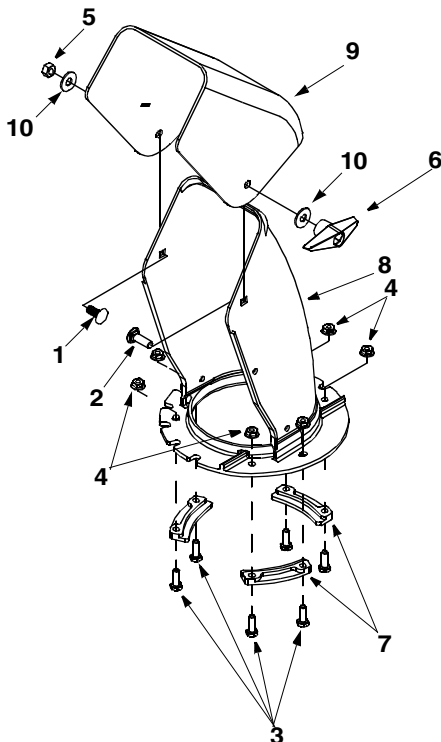

Powder Black: 0637

MTD Red: 0638

Models 521 and 721

Ref. No.	Part No.	Description	Ref. No.	Part No.	Description
1.	629-0071	Extension Cord	14.	736-0242	Beleville Washer
2.	710-0157	Hex Bolt 5/16-24 x 0.75"	15.	736-0329	Lock Washer
3.	710-0409	Hex Bolt 5/16-24 x 1.75"	16.	741-0475	Plastic Bushing
4.	710-0502A	TT Sems Screw	17.	751-0535	Fuel Line Hose
5.	710-0751	Hex Screw 1/4-20 x 0.620"	18.	751-0540A	Gas Tank
6.	710-1003	B Screw #10-16 x 0.625"	19.	751-0603	Fuel Cap
7.	710-3013	Hex Screw 1/4-20 x 0.50"	20.	754-0101A	V-Belt
8.	712-3006	Hex Nut 1/4-20	21.	756-0416B	V-Pulley Half
9.	719-0581	Spacer	22.	756-0475	Pulley
10.	726-0205	Hose Clamp	23.	784-0322	Engine Mount
11.	731-2825	Choke Knob	24.	784-0323	Support Bracket
13.	736-0119	Lock Washer	25.	784-0374	Support Plate: Engine Mount

Models 521 and 721

Ref. No.	Part No.	Description
1.	710-0487	Carriage Screw 5/16-18 x 2.0"
2.	710-1270	Machine Screw
3.	712-0324	Hex Lock Nut 1/4-20
4.	720-0284	Hand Knob w/ Wing Nut
5.	720-0295	Foam Grip
6.	725-0157	Cable Tie
7.	736-0451	Saddle Washer
8.	746-0883	Control Housing
9.	747-0956	Auger Bail
10.	749-0711A	Upper Handle: Gull Wing

Powder Black: 0637
MTD Red: 0638

Ref. No.	Part No.	Description
1.	710-04071	Carriage Bolt 5/16-18 x 1.0"
2.	710-0451	Carriage Bolt 5/16-18 x 0.750"
3.	710-3015	Hex Screw 1/4-20 x 0.75"
4.	712-3027	Lock Nut
5.	712-3068	Hex Lock Nut
6.	720-0284	Hand Knob
7.	731-0851A	Flange Keeper: Chute
8.	731-0915C	Lower Chute
9.	731-0921	Upper Chute
10.	736-0159	Washer