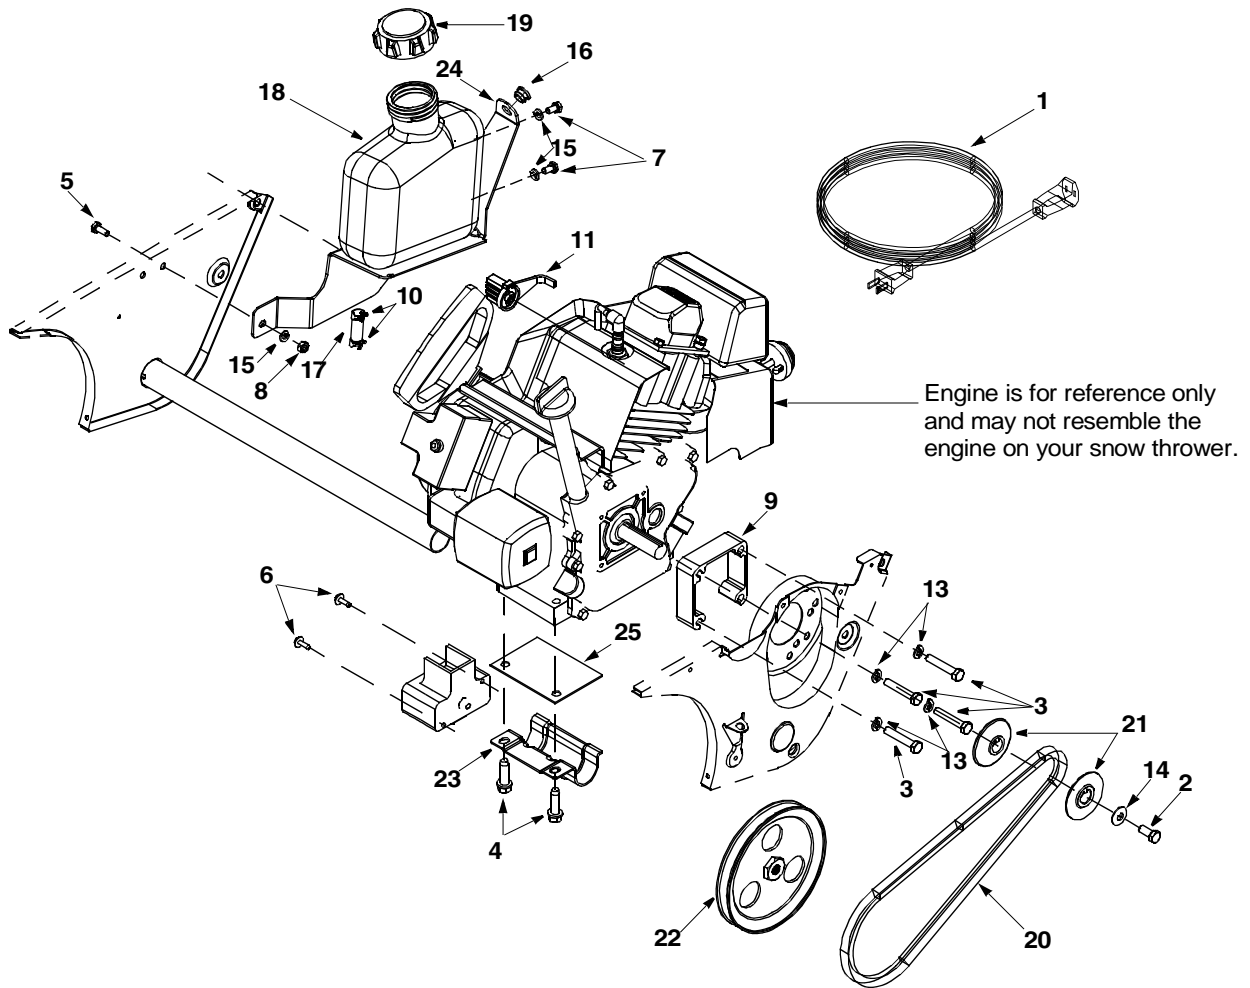

Models 521 and 721

Ref. No.	Part No.	Description	Ref. No.	Part No.	Description
1.	629-0071	Extension Cord	14.	736-0242	Beleville Washer
2.	710-0157	Hex Bolt 5/16-24 x 0.75"	15.	736-0329	Lock Washer
3.	710-0409	Hex Bolt 5/16-24 x 1.75"	16.	741-0475	Plastic Bushing
4.	710-0502A	TT Sems Screw	17.	751-0535	Fuel Line Hose
5.	710-0751	Hex Screw 1/4-20 x 0.620"	18.	751-0540A	Gas Tank
6.	710-1003	B Screw #10-16 x 0.625"	19.	751-0603	Fuel Cap
7.	710-3013	Hex Screw 1/4-20 x 0.50"	20.	754-0101A	V-Belt
8.	712-3006	Hex Nut 1/4-20	21.	756-0416B	V-Pulley Half
9.	719-0581	Spacer	22.	756-0475	Pulley
10.	726-0205	Hose Clamp	23.	784-0322	Engine Mount
11.	731-2825	Choke Knob	24.	784-0323	Support Bracket
13.	736-0119	Lock Washer	25.	784-0374	Support Plate: Engine Mount