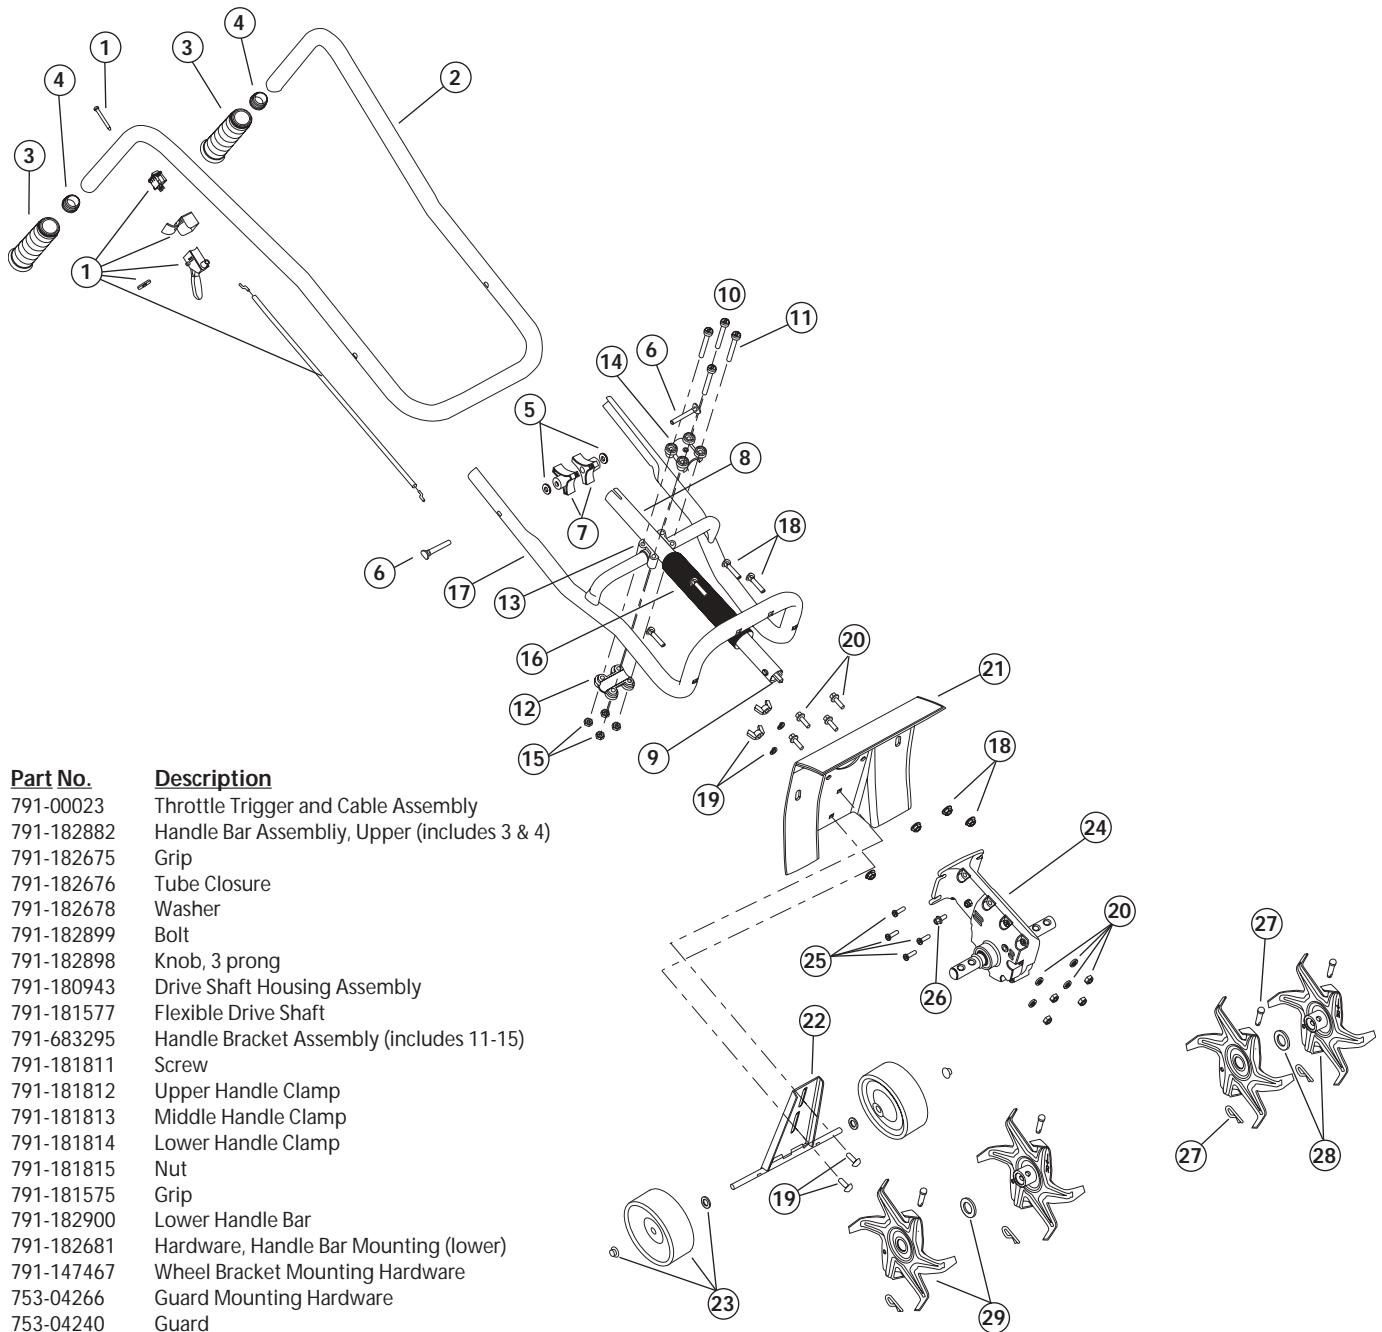

PARTS LIST

BOOM AND CULTIVATOR PARTS - MODEL BL410 2-CYCLE GAS CULTIVATOR

Item	Part No.	Description
1	791-00023	Throttle Trigger and Cable Assembly
2	791-182882	Handle Bar Assembly, Upper (includes 3 & 4)
3	791-182675	Grip
4	791-182676	Tube Closure
5	791-182678	Washer
6	791-182899	Bolt
7	791-182898	Knob, 3 prong
8	791-180943	Drive Shaft Housing Assembly
9	791-181577	Flexible Drive Shaft
10	791-683295	Handle Bracket Assembly (includes 11-15)
11	791-181811	Screw
12	791-181812	Upper Handle Clamp
13	791-181813	Middle Handle Clamp
14	791-181814	Lower Handle Clamp
15	791-181815	Nut
16	791-181575	Grip
17	791-182900	Lower Handle Bar
18	791-182681	Hardware, Handle Bar Mounting (lower)
19	791-147467	Wheel Bracket Mounting Hardware
20	753-04266	Guard Mounting Hardware
21	753-04240	Guard
22	791-180320	Wheel Bracket Assembly
23	791-180944	Wheel Assembly
24	753-04489	Gear Box Assembly
25	791-182195	Screw
26	791-180288	Sleeve Retainer Bolt
27	791-147473	Tine Fastener Assembly
28	791-182729	Tine Assembly (Left Outer or Right Inner)
29	791-182730	Tine Assembly (Left Inner or Right Outer)

Optional Accessories

* 791-147543 2-Cycle Oil

* not shown