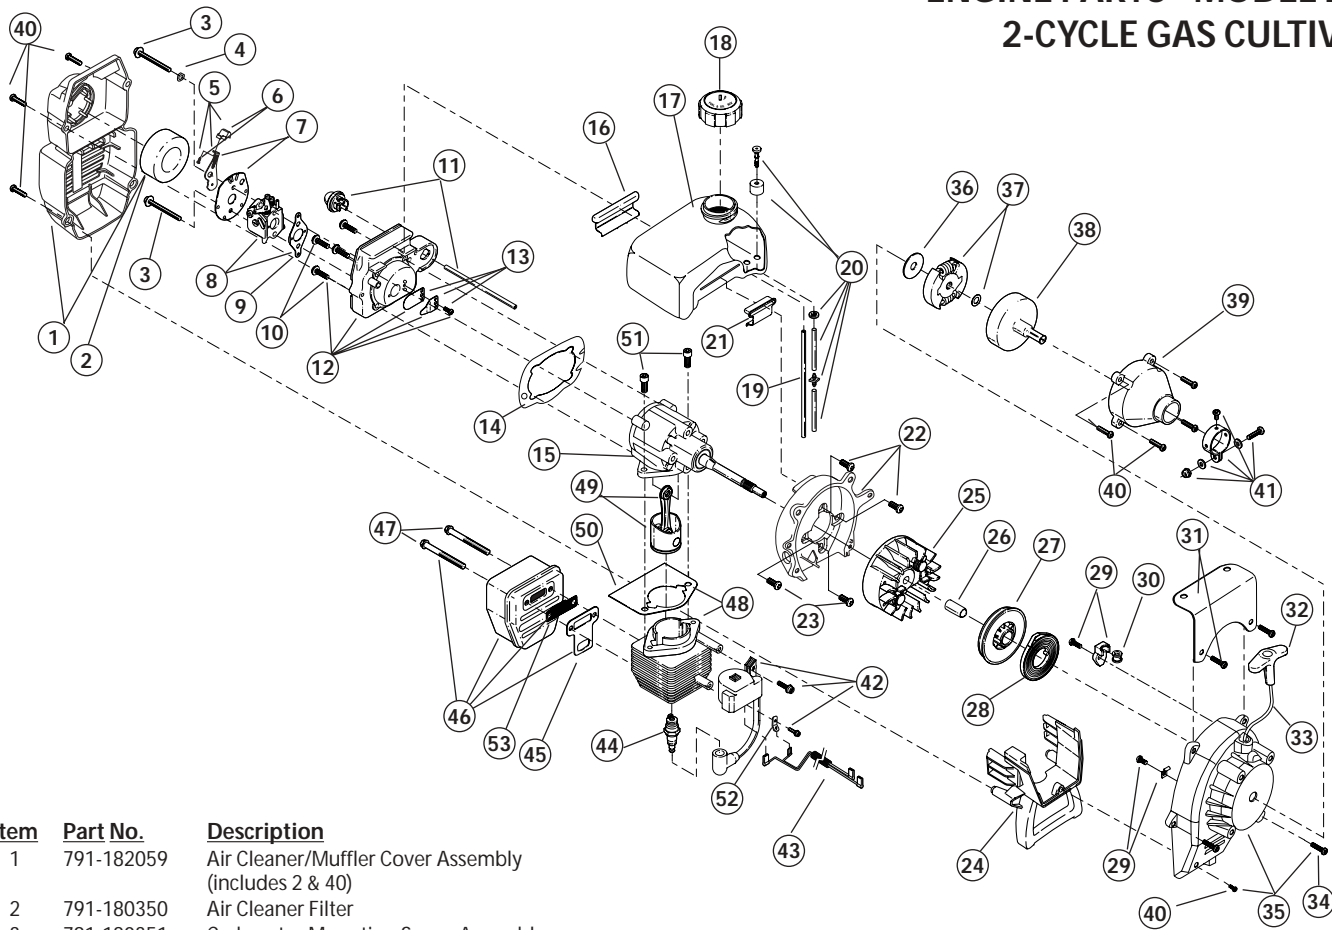

## ENGINE PARTS - MODEL BL410 2-CYCLE GAS CULTIVATOR

Item	Part No.	Description
1	791-182059	Air Cleaner/Muffler Cover Assembly (includes 2 & 40)
2	791-180350	Air Cleaner Filter
3	791-180351	Carburetor Mounting Screw Assembly
4	791-180226	Wavey Washer
5	791-182160	Choke Lever Assembly (includes 6)
6	791-182161	Choke Knob and Screw
7	791-182162	Choke Lever and Plate (includes 5)
8	753-04333	Carburetor Assembly (includes 9 & 20)
9	791-610675	Carburetor Gasket
10	791-181860	Carb Mount Screw
11	791-182607	Primer and Hose Assembly
12	753-1196	Carb Mount Assembly (includes 10 & 14)
13	791-684451	Reed Assembly
14	753-1208	Carburetor Mount Gasket
15	753-04369	Crank Case Service Assembly (includes 10 & 23)
16	791-612134	Rear Mounting Pad
17	753-04306	Fuel Tank Assembly (includes 18-20)
18	791-182612	Fuel Cap Assembly
19	791-181168	Fuel Return Line
20	791-682039	Fuel Line Assembly
21	791-145308	Front Mounting Pad
22	791-683065	Shroud Assembly (includes 23)
23	791-181861	Shroud Screw
24	791-182064	Shroud Extension and Stand
25	791-182736	Flywheel Assembly
26	791-181065	Spacer
27	753-04232	Recoil Pulley Assembly
28	791-613102	Recoil Spring
29	791-180930	Pulley Retainer Assembly
30	791-611061	Rope Guide
31	791-180317	Fuel Tank Guard Assembly
32	791-181079	Pull Handle
33	791-613103	Rope
34	791-181912	Screw