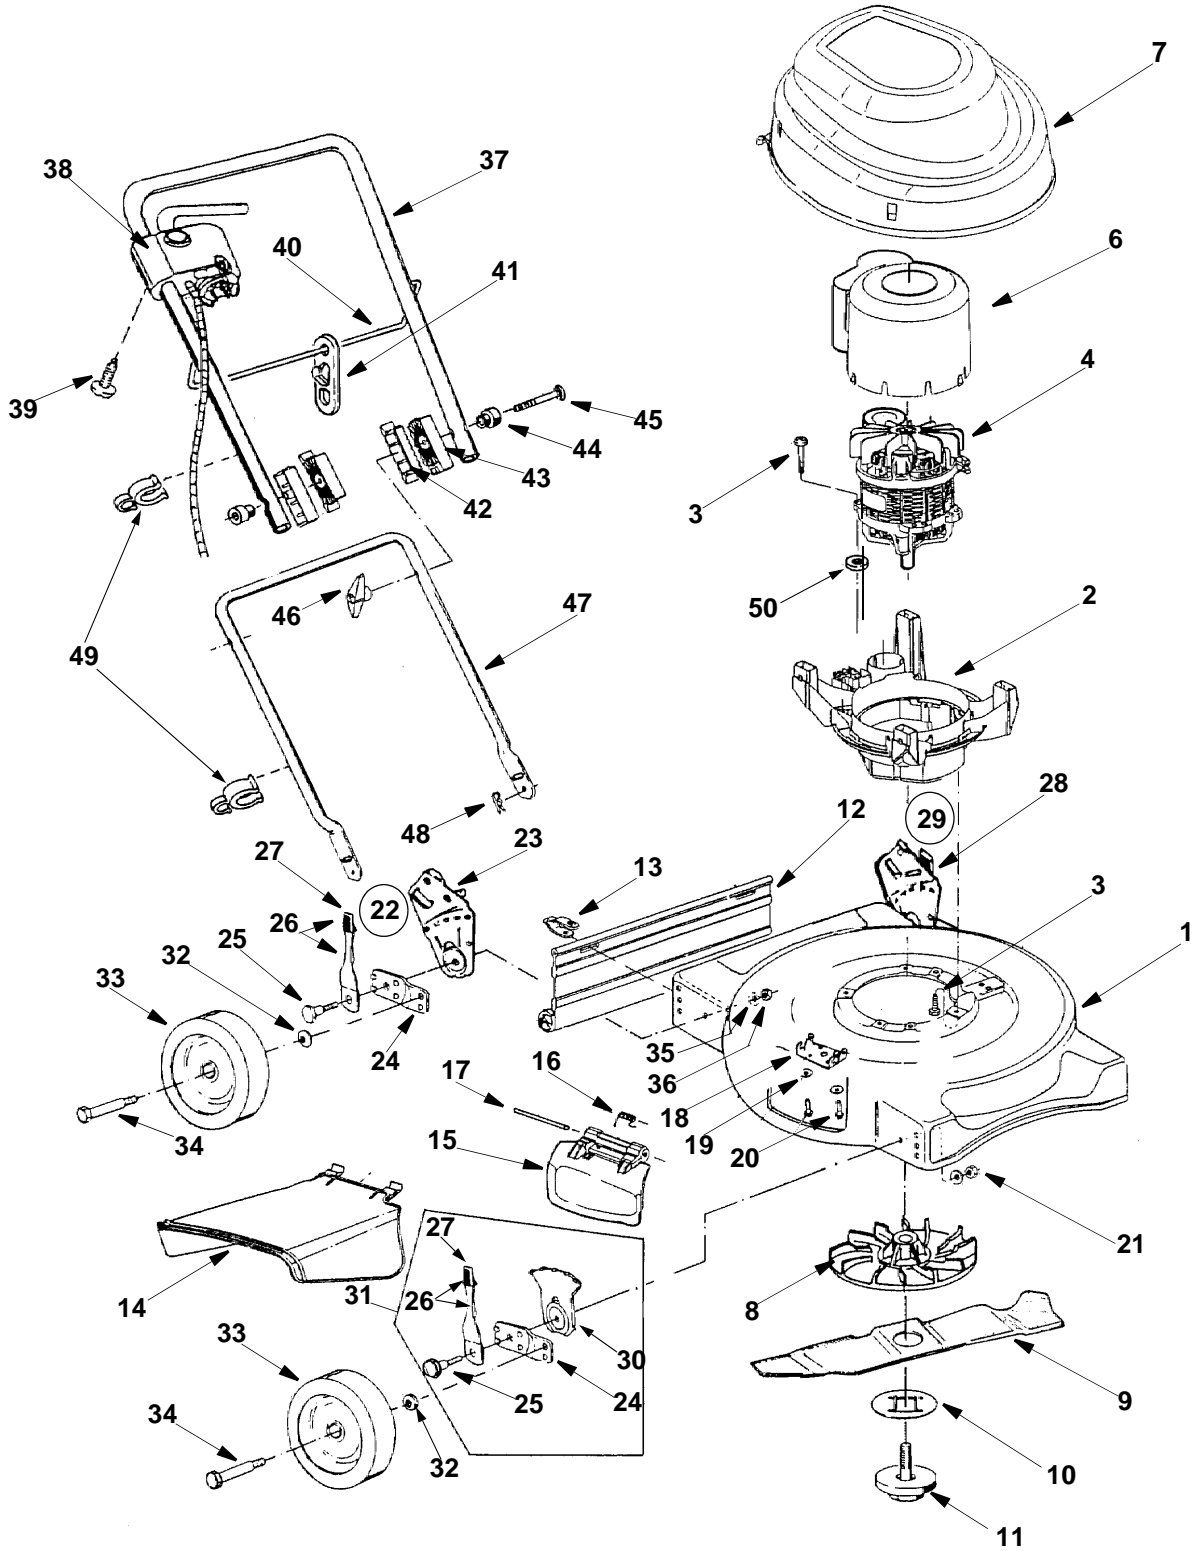

**SECTION 11: PARTS LIST FOR MODEL 717**

# Model 717

REF. NO.	PART NO.	DESCRIPTION
1	682-0263-0709	18" Deck
2	731-2425	Motor Base
3	710-1756	Screw, M7 x 25
4	724-0309	Electric Motor, 115V, 1500W
6	731-2400	Air Guide Cover
7	731-2401-0637	Hood
8	631-0132	Blade Hub Assembly
9	742-0827	Mulching Blade
10	782-7051	Blade Locking Plate
11	624-0078	Blade Screw
12	731-2415	Trailing Shield
13	17098	Hinge Clip
14	731-1409B	Side Discharge Deflector
15	682-7002	Mulch Plug
16	732-0731	Torsion Spring
17	747-0710	Hinge Pin
18	782-7006	Hinged Plug Mounting Bracket
19	736-0270	Beleville Washer
20	710-0599	Screw
21	712-0431	Flange Lock Nut
22	682-3000A	Handle Bracket Assy. RH (Includes #23-27)
23	782-3000A	Handle Bracket RH
24	15262B	Pivot Bar
25	738-0507B	Shoulder Bolt
26	14832	Lever and Knob Assy. (Incl #27)
27	720-0426	Height Adjustment Knob
28	782-3001A	Handle Bracket LH
29	682-3001A	Handle Bracket Assembly LH (Includes #24-28)
30	15261A	Adjusting Plate
31	14578	Height Adjustment Assembly RH (Includes #24-27,30)
	14579	Height Adjustment Assembly LH (Includes #24-27,30)
32	736-0105	Bell Washer
33	734-1987	Wheel
34	738-0102	Axle Bolt
35	736-0356	Bell Washer
36	712-0798	Nut
37	749-1310-0637	Upper Handle
38	725-04074	Switch Plug Combination
39	710-1757	Screw
40	747-1094	Guide Rod
41	726-0368	Cord Restraint
42	731-1267	Lower Handle Insulator
43	731-1268	Upper Handle Insulator
44	731-1388	Insulating Knob Spacer
45	710-0450	Carriage Bolt
46	720-0241	Wing Nut
47	749-0885	Lower Handle
48	714-0104	Internal Cotter Pin
49	731-2422	Cable Guide
50	736-0695	Washer