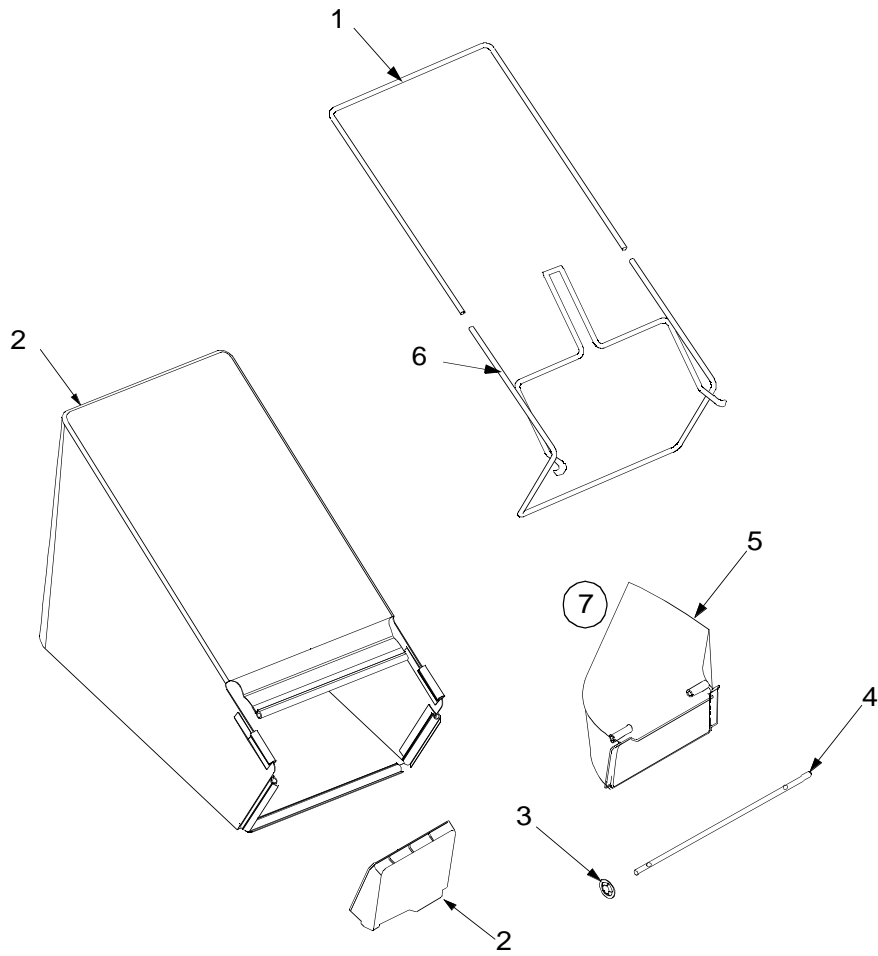

Model 445

Ref. No.	Part No.	Description
1.	764-0310	Rear Catcher Frame
2.	782-5007A	Mulcher Plug
3.	726-0201	Nut: Spd. .3125 ID
4.	711-0996	Rod
5.	731-1405	Side Discharge Adapter†
6.	764-0311	Front Catcher Frame
7.	190-104-000	Chute Deflector Complete †

† If equipped