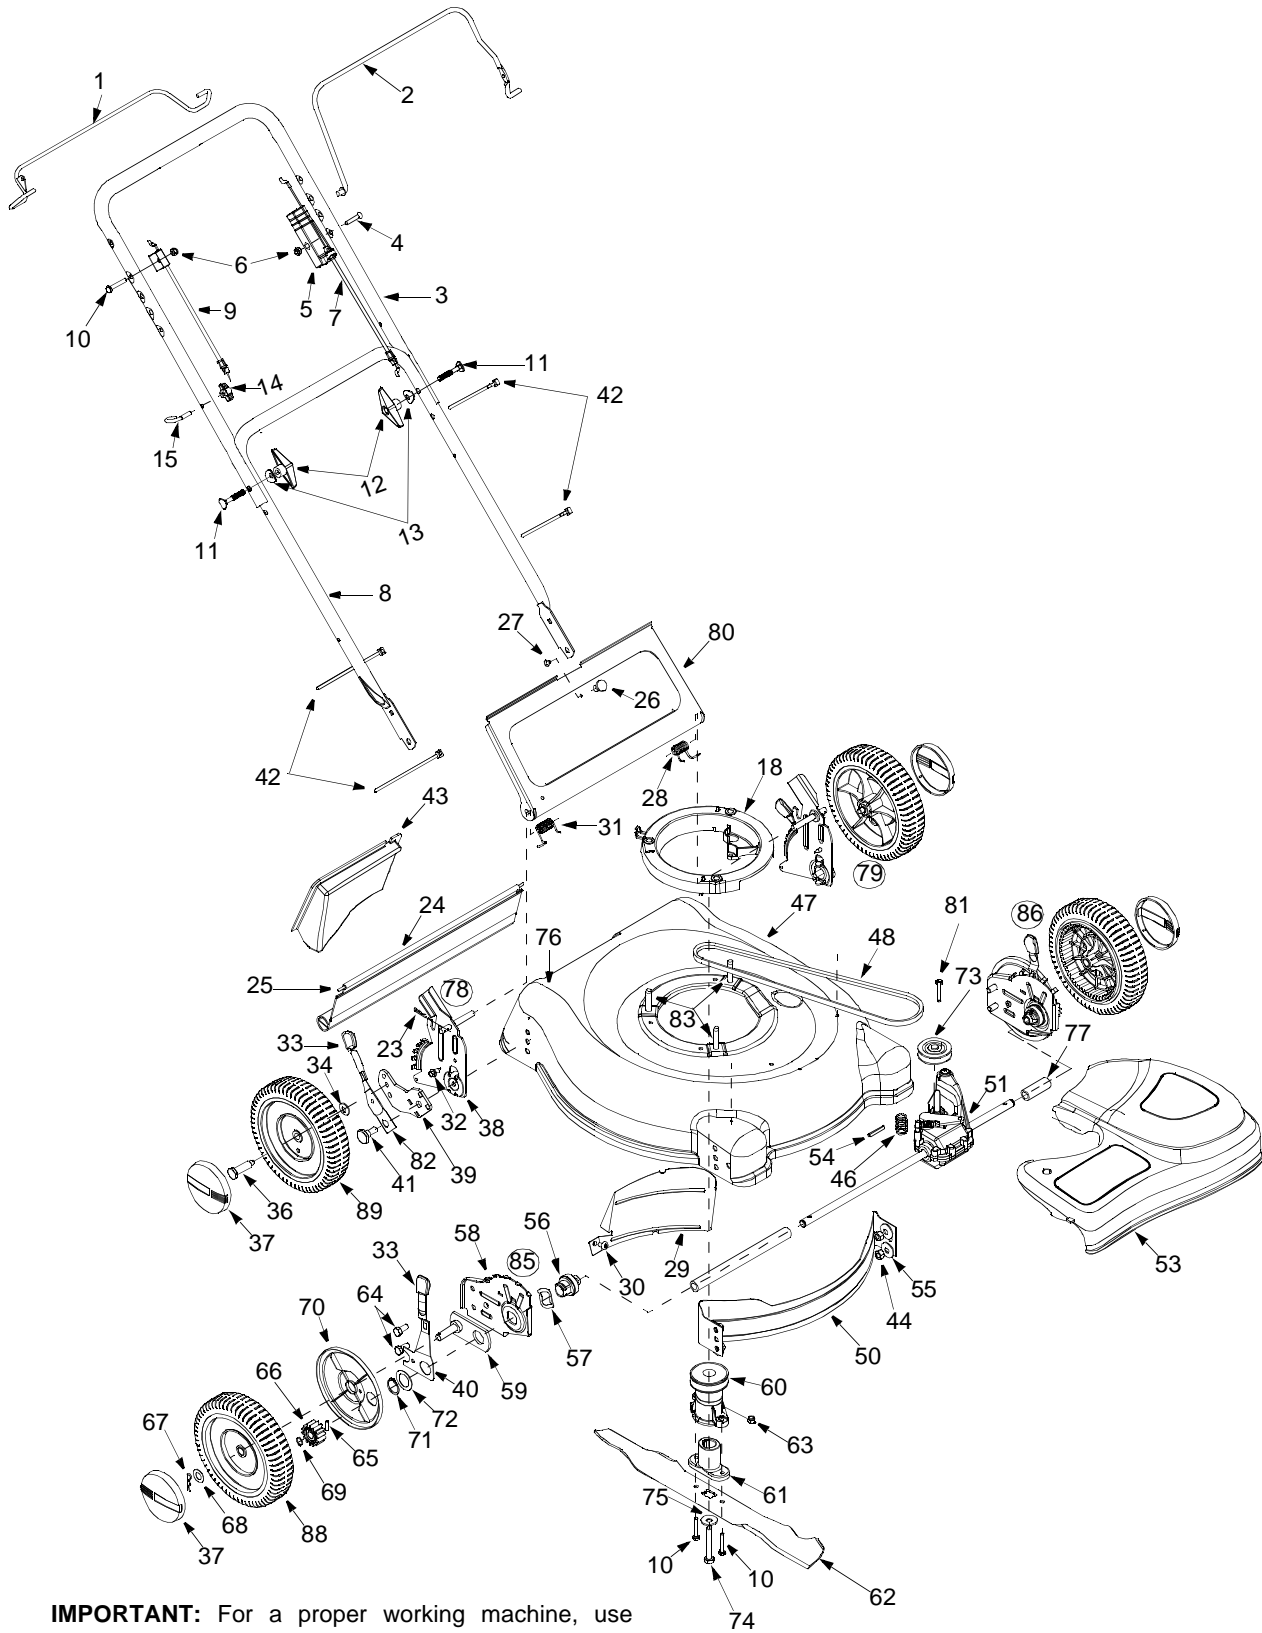

Model 445

IMPORTANT: For a proper working machine, use Factory Approved Parts.
V-BELTS are specially designed to engage and disengage safely. A substitute (non OEM) V-Belt can be dangerous by not disengaging completely.

Model 445

Ref. No	Part No.	Description	Ref. No	Part No.	Description
1.	747-2136	Lower Bail Handle	48.	754-0637	V-Belt
2.	747-0824	Blade Control Handle	49.	731-1404A	Mulch Plug
3.	749-1501	Upper Handle	50.	782-5002	Front Baffle
4.	710-1270	Oval C-Sunk Scr. 1/4-20 x 1.31"	51.	618-0657	Transmission Assembly Compl.
5.	746-0883	Control Housing	53.	731-2600	Front Drive Cover: Yellow
6.	712-0324	Hex Lock Nut 1/4-20	54.	715-04011	Roll Pin
7.	746-0555	Control Cable: 55"	55.	736-0331	Bell Washer
8.	749-0928A	Lower Handle	56.	748-0355	Bearing Support
9.	746-1146	Drive Cable	57.	736-0447	Wave Washer
10.	710-0606	Hex Screw 1/4-20 x 1.5"	58.	782-0511A	Height Adj. Plate LH
11.	710-1174	Carriage Bolt		782-0512B	Height Adj. Plate RH
12.	720-0284	Handle Knob	59.	682-0509	Pivot Plate Assembly
13.	736-0451	Saddle Washer	60.	756-1146A	Drive Pulley
14.	720-0279	Wing Nut	61.	748-0411	Blade Adapter
15.	710-1205	Rope Guide	62.	742-0741	Mulching Blade w/ Star: 21"
18.	631-0075B	Engine Spacer Assembly	63.	712-0324	Hex Lock Nut
23.	714-0104	Hairpin Clip	64.	710-0216	Hex Screw
24.	731-1236	Rear Trail Shield	65.	715-0221	Dowel Pin
25.	732-0700	Wire: Trail Shield	66.	717-1762	Gear 14T RH
26.	720-0275	Knob		717-1761	Gear 14T LH
27.	710-0192	Scr. Tr. Mach. #10-24 x 0.380"	67.	714-0101	Hairpin Clip
28.	732-0677	Torsion Spring LH	68.	736-3013	Flat Washer
29.	782-5003	Rear Baffle LH	69.	716-0865	Snap Ring
30.	710-1017	Scr. AB 1/4-14 x 0.625"	70.	782-7551	Wheel Dust Cap
31.	732-0678	Torsion Spring RH	71.	716-0102	Snap Ring
32.	710-0896	Hex Scr. w/ Wash. 1/4-14 x 0.62"	72.	736-0474	Washer DD 1.5" O.D.
33.	720-0426	Knob	73.	756-04017	Input Pulley
34.	736-0105	Bell Washer .375 x .870	74.	710-1257	Hex Bolt
35.	634-0020	Rear Wheel: Disk Bar Gray	75.	736-0452	Bell Washer
36.	738-0102	Shoulder Screw	76.	782-5004	Rear Baffle RH
37.	731-1426	Hubcap:Radial Sprocket Yellow	77.	750-1166	Slev. Spacer LH
38.	682-0513	Handle Bracket Assembly LH		750-1165	Slev. Spacer RH
	682-0514	Handle Bracket Assembly RH	78.	682-0516A	Handle Bracket Assembly RH Compl.
39.	14766	Pivot Bar LH	79.	682-0515A	Handle Bracket Assembly LH Compl.
	14765	Pivot Bar RH	80.	782-7000	RD Chute Door
40.	732-0706	Front Lever RH	81.	710-0606	Hex Bolt
	732-0707	Front Lever LH	82.	732-0731	Torsion Spring
41.	738-0507B	Shoulder Screw	83.	732-0417A	Spring Lever
42.	726-0240	Cable Tie	84.	710-1008	TT Screw
43.	782-5007A	Mulch Plug	85.	682-0512A	Height Adj. Assembly RH Compl.
44.	712-0798	Hex Nut	86.	682-0511A	Height Adj. Assembly LH Compl.
45.	736-0356	Flat Washer	87.	710-1248	Weld Pin
46.	732-1043	Belt Tension Spring	88.	734-2042	Front Wheel Complete, 8x2 Black
47.	782-0080A	Rear Discharge Deck: 21"	89.	734-2005A	Rear Wheel Complete, 8X2