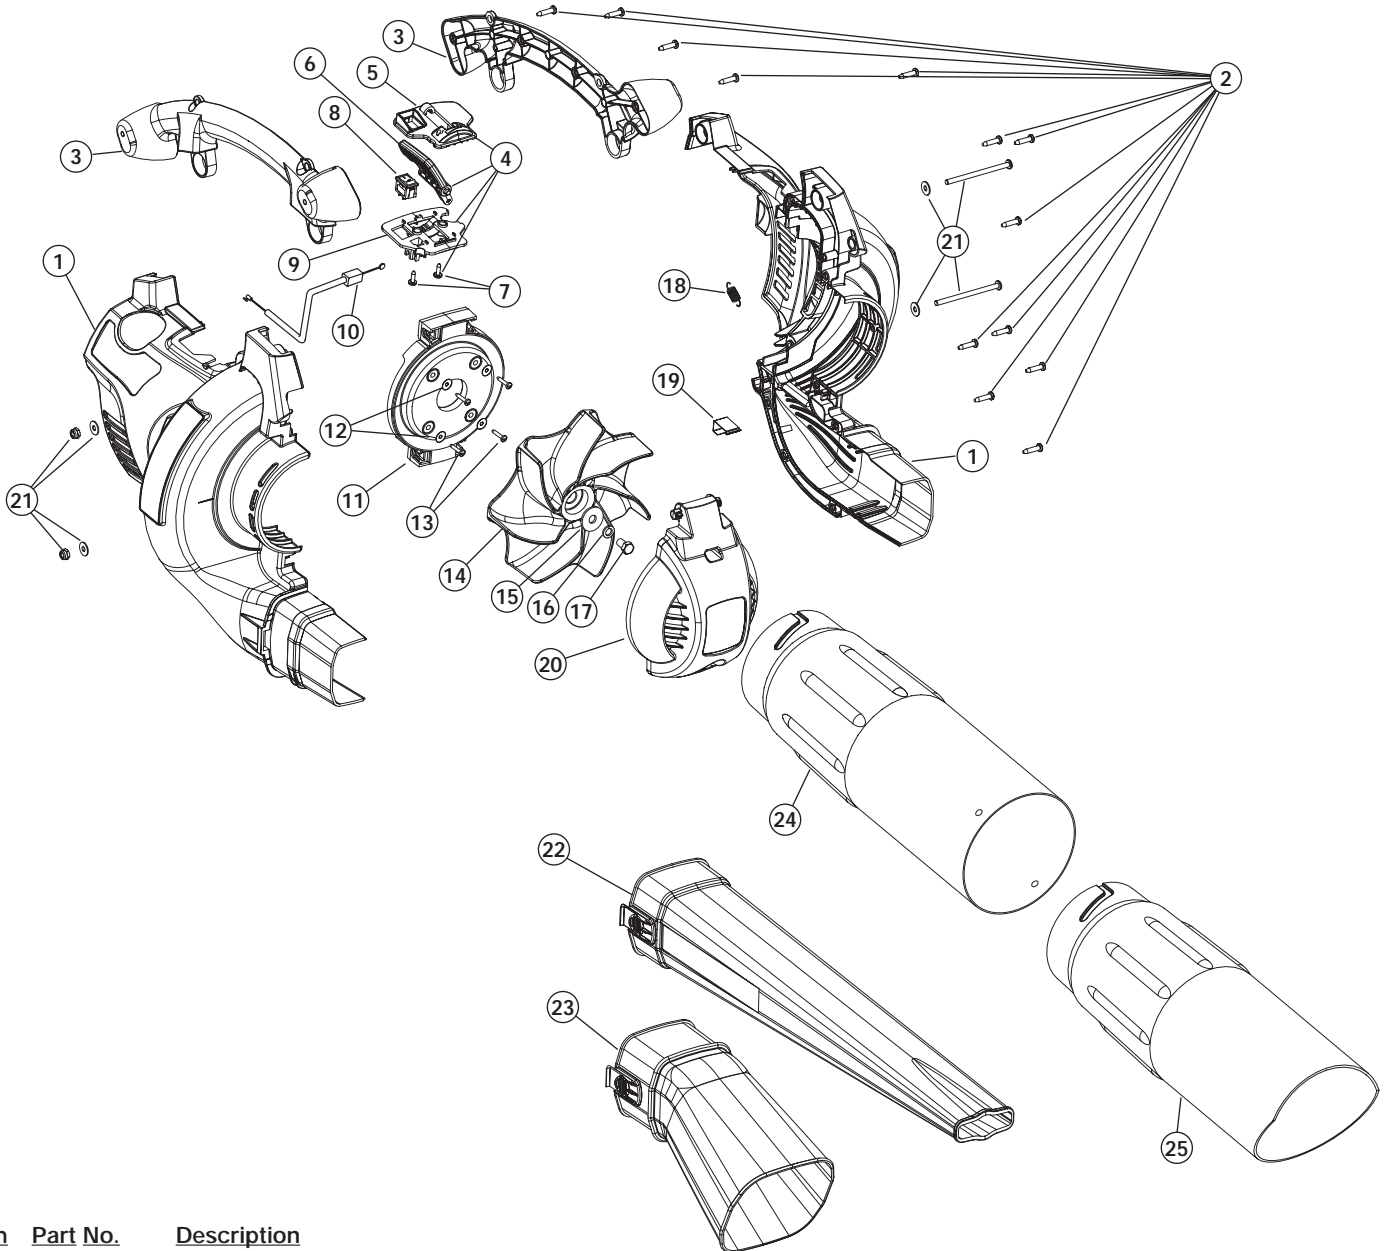

PARTS LIST

HOUSING PARTS - MODEL 320BVr 2-CYCLE GAS MULCHING BLOWER VACUUM

Item	Part No.	Description
1	753-04450	Engine Cover Assm (includes 2)
2	791-181345	Screw
3	753-04451	Handle Assm (includes 2)
4	791-182419	Throttle control Assm (includes 5-7 & 9)
5	791-182420	Upper Throttle Control Plate
6	791-00048	Throttle Control Lever
7	791-182423	Screw
8	791-182405	Rocker Switch Assm
9	791-182422	Lower Throttle Control Plate
10	791-00049	Throttle Cable
11	791-182408	Engine Mount Plate (includes 12 & 13)
12	791-182409	Washer
13	791-181903	Screw
14	753-04453	Impeller Blade
15	791-181350	Washer
16	791-182413	Lock Washer
17	791-182414	Bolt
18	753-04456	Vacuum Door Spring