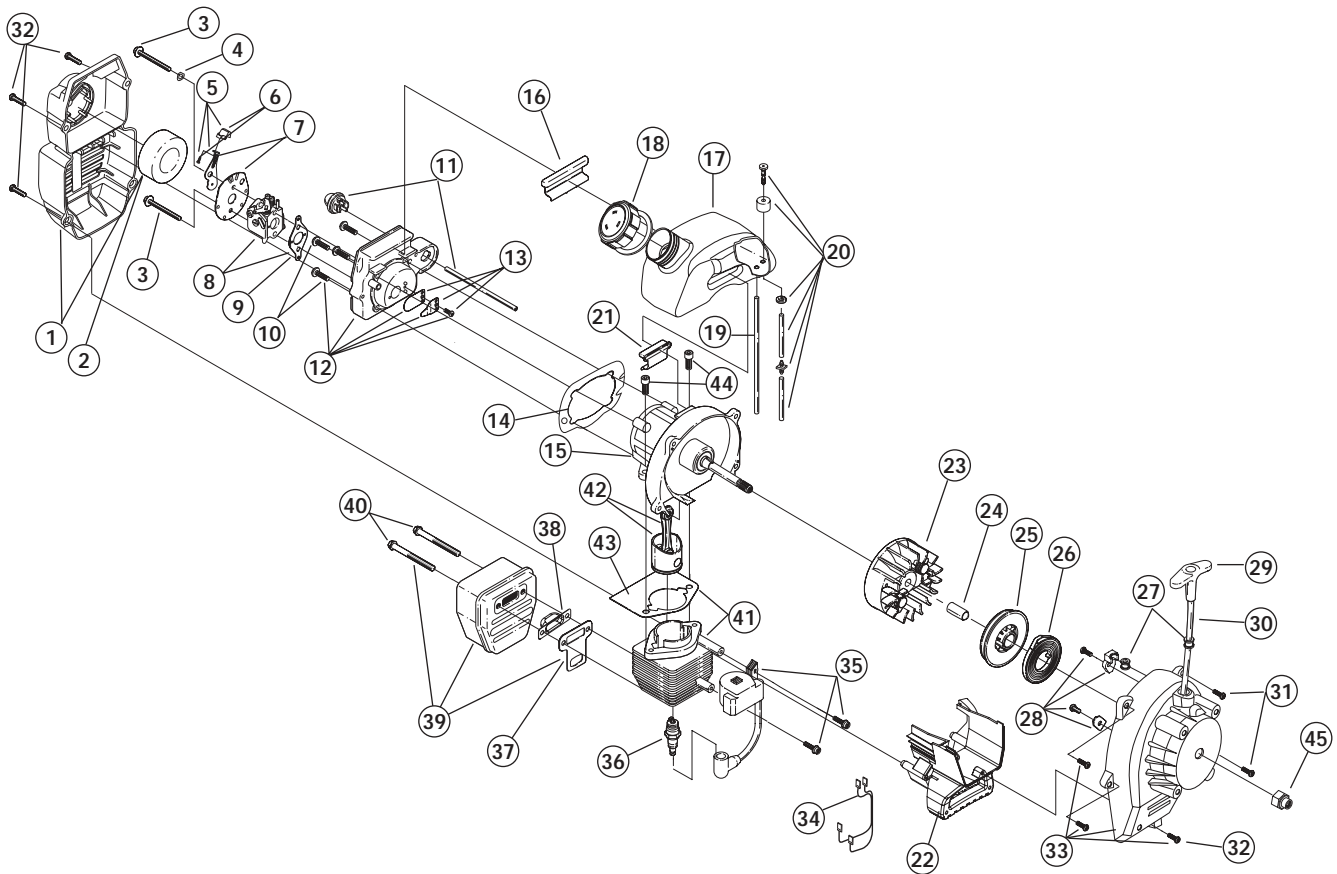

PARTS LIST

HOUSING PARTS - MODEL 320BVr 2-CYCLE GAS MULCHING BLOWER VACUUM

Item	Part No.	Description	Item	Part No.	Description
1	791-182059	Air Cleaner/Muffler Cover Assembly (includes 2 & 32)	27	791-611061	Rope Guide
2	791-180350B	Air Cleaner Filter	28	791-180930	Pulley Retainer Assembly
3	791-180351	Carburetor Mounting Screw	29	791-181079	Pull Handle
4	791-180226	Wavey Washer	30	791-613103	Rope
5	753-04418	Choke Lever Assembly (includes 6)	31	791-181862	Housing Screw
6	791-182070	Choke Knob and Screw	32	791-181345	Cover Screw
7	753-04419	Choke Lever and Plate (includes 5)	33	791-181931	Starter Housing Assembly (includes 25-32)
8	753-04144	Carburetor Assembly (includes 9 & 20)	34	791-182402	Wire Lead Assembly
9	791-610675	Carburetor Gasket	35	753-04324	Module Assembly
10	791-181860	Carb Mount Screw	36	791-610311B	Spark Plug
11	791-683974B	Primer and Hose Assembly	37	753-04159	Exhaust Gasket
12	753-1196	Carb Mount Assembly (includes 10, 13 & 14)	38	791-182747	Spark Arrestor Screen
13	791-684451	Reed Assembly	39	791-182066	Muffler Assembly (includes 37, 38 & 40)
14	753-1208	Carburetor Mount Gasket	40	791-147575	Muffler Mounting Bolt Assembly
15	753-04328	Crank Case Service Assembly (includes 10)	41	753-04377	Cylinder Assembly (includes 43 & 44)
16	791-612134	Rear Mounting Pad	42	753-04367	Piston and Rod Assembly
17	753-04310	Fuel Tank Assembly (includes 18-20)	43	753-04378	Cylinder Gasket
18	791-182438	Fuel Cap Assembly	44	791-182723	Cylinder Bolt
19	791-181168	Fuel Return Line	45	791-181524	Crankshaft Extension
20	791-682039	Fuel Line Assembly	*	753-04379	Engine Gasket Kit
21	791-145308	Front Mounting Pad	*	791-180602	O.E.M. Carburetor Repair Kit
22	753-04409	Shroud Extension (includes 32)	*	791-181069	Gasket Diaphragm Repair Kit
23	791-182736	Flywheel Assembly	*	753-1209	Piston Ring
24	791-181525	Spacer	*	753-04380	Short Block Assembly (includes 10, 15, 36, 41-44)
25	753-04232	Recoil Pulley Assembly			
26	791-613102	Recoil Spring			
			*	Items Not Shown