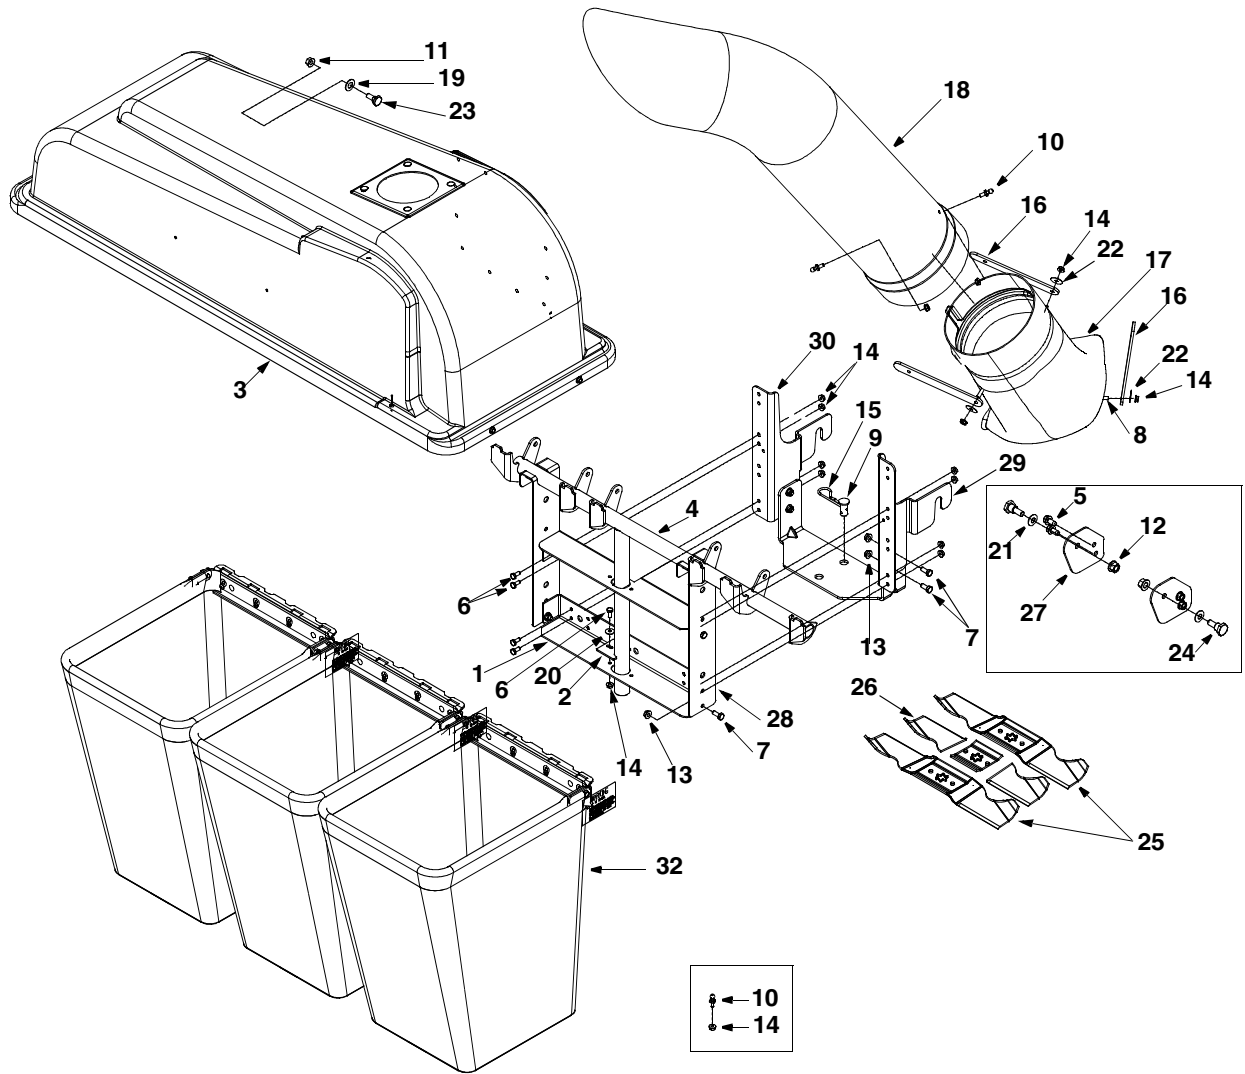

SECTION 4: PARTS LIST

Ref. No.	Part No.	Description	Ref. No.	Part No.	Description
1.	17200A	Support Bracket	17.	731-04159	Discharge Chute Elbow
2.	17247	Adapter Bracket: Support Tube	18.	731-0926B	Catcher Tube
3.	664-04018	Grasscatcher Cover Assembly	19.	736-0253	Beleville Washer
4.	689-00002	Support Assembly: Grasscatcher	20.	736-0270	Beleville Washer
5.	710-0623	TT Screw 3/8-16 x 0.75	21.	736-0407	Bell Washer
6.	710-0751	Hex Screw 1/4-20 x 0.620	22.	736-3092	Flat Washer
7.	710-3008	Hex Screw 5/16-18 x 0.75	23.	738-0380	Shoulder Screw
8.	710-3015	Hex Screw 1/4-20 x 0.75	24.	738-1020	Shoulder Screw
9.	711-0309A	Clevis Pin	25.	742-0644	Blade 16.28"
10.	711-04069	Grasscatcher Pin	26.	742-0645	Blade 14.88"
11.	712-0431	Flange Lock Nut 3/8-16	27.	783-04138	Catcher Support Bracket
12.	712-0459	Lock Nut 7/16-20	28.	783-0601	Catcher Support Bracket
13.	712-3004A	Lock Nut 5/16-18	29.	783-0673	Catcher Support Bracket RH
14.	712-3027	Lock Nut 1/4-20	30.	783-0764	Catcher Support Bracket LH
15.	714-0117	Hairpin Clip	31.	783-0765	Cross Bracket: Support
16.	723-04008	Chute Strap	32.	864-0251	Bag Assembly: Triple Bagger