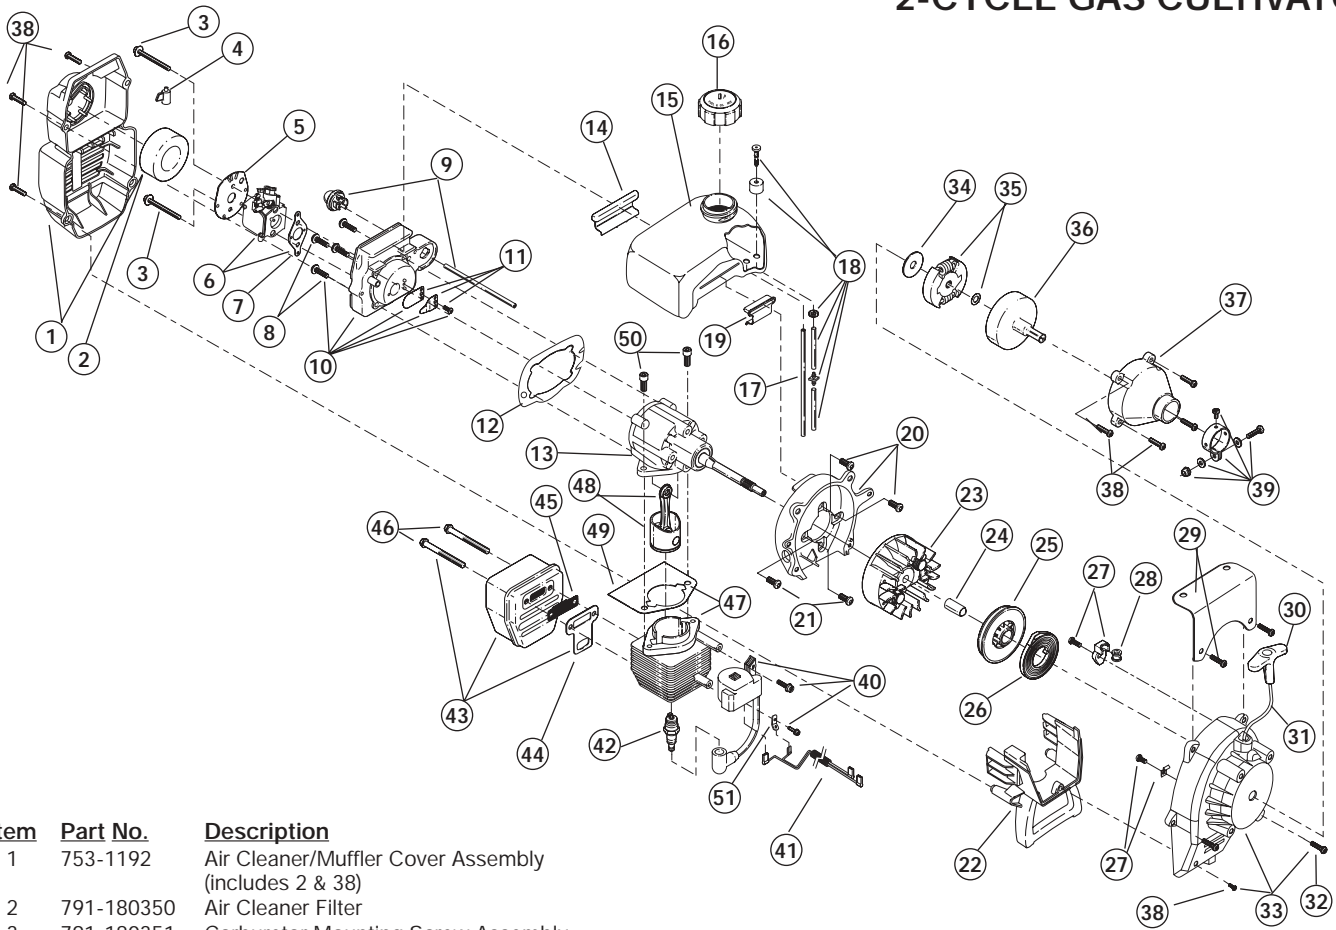

PARTS LIST

ENGINE PARTS - RYOBI 410r 2-CYCLE GAS CULTIVATOR

Item	Part No.	Description
1	753-1192	Air Cleaner/Muffler Cover Assembly (includes 2 & 38)
2	791-180350	Air Cleaner Filter
3	791-180351	Carburetor Mounting Screw Assembly
4	753-04227	Choke Lever
5	753-1194	Choke Plate
6	753-04331	Carburetor Assembly
7	791-610675	Carburetor Gasket
8	791-181860	Carb Mount Screw
9	791-181558	Primer and Hose Assembly
10	753-1196	Carb Mount Assembly (includes 8 & 11)
11	791-684451	Reed Assembly
12	753-1208	Carburetor Mount Gasket
13	753-04369	Crank Case Service Assembly (includes 8 & 21)
14	791-612134	Rear Mounting Pad
15	753-04306	Fuel Tank Assembly (includes 16-18)
16	791-182438	Fuel Cap Assembly
17	791-181168	Fuel Return Line
18	791-682039	Fuel Line Assembly
19	791-145308	Front Mounting Pad
20	791-683065	Shroud Assembly (includes 21)
21	791-181861	Shroud Screw
22	791-182064	Shroud Extension & Stand (includes 38)
23	791-182736	Flywheel Assembly
24	791-181065	Spacer
25	753-04232	Recoil Pulley Assembly
26	791-613102	Recoil Spring
27	791-180930	Pulley Retainer Assembly
28	791-611061	Rope Guide
29	791-180317	Fuel Tank Guard Assembly (includes 32)
30	791-181079	Pull Handle
31	791-613103	Rope
32	791-181912	Screw