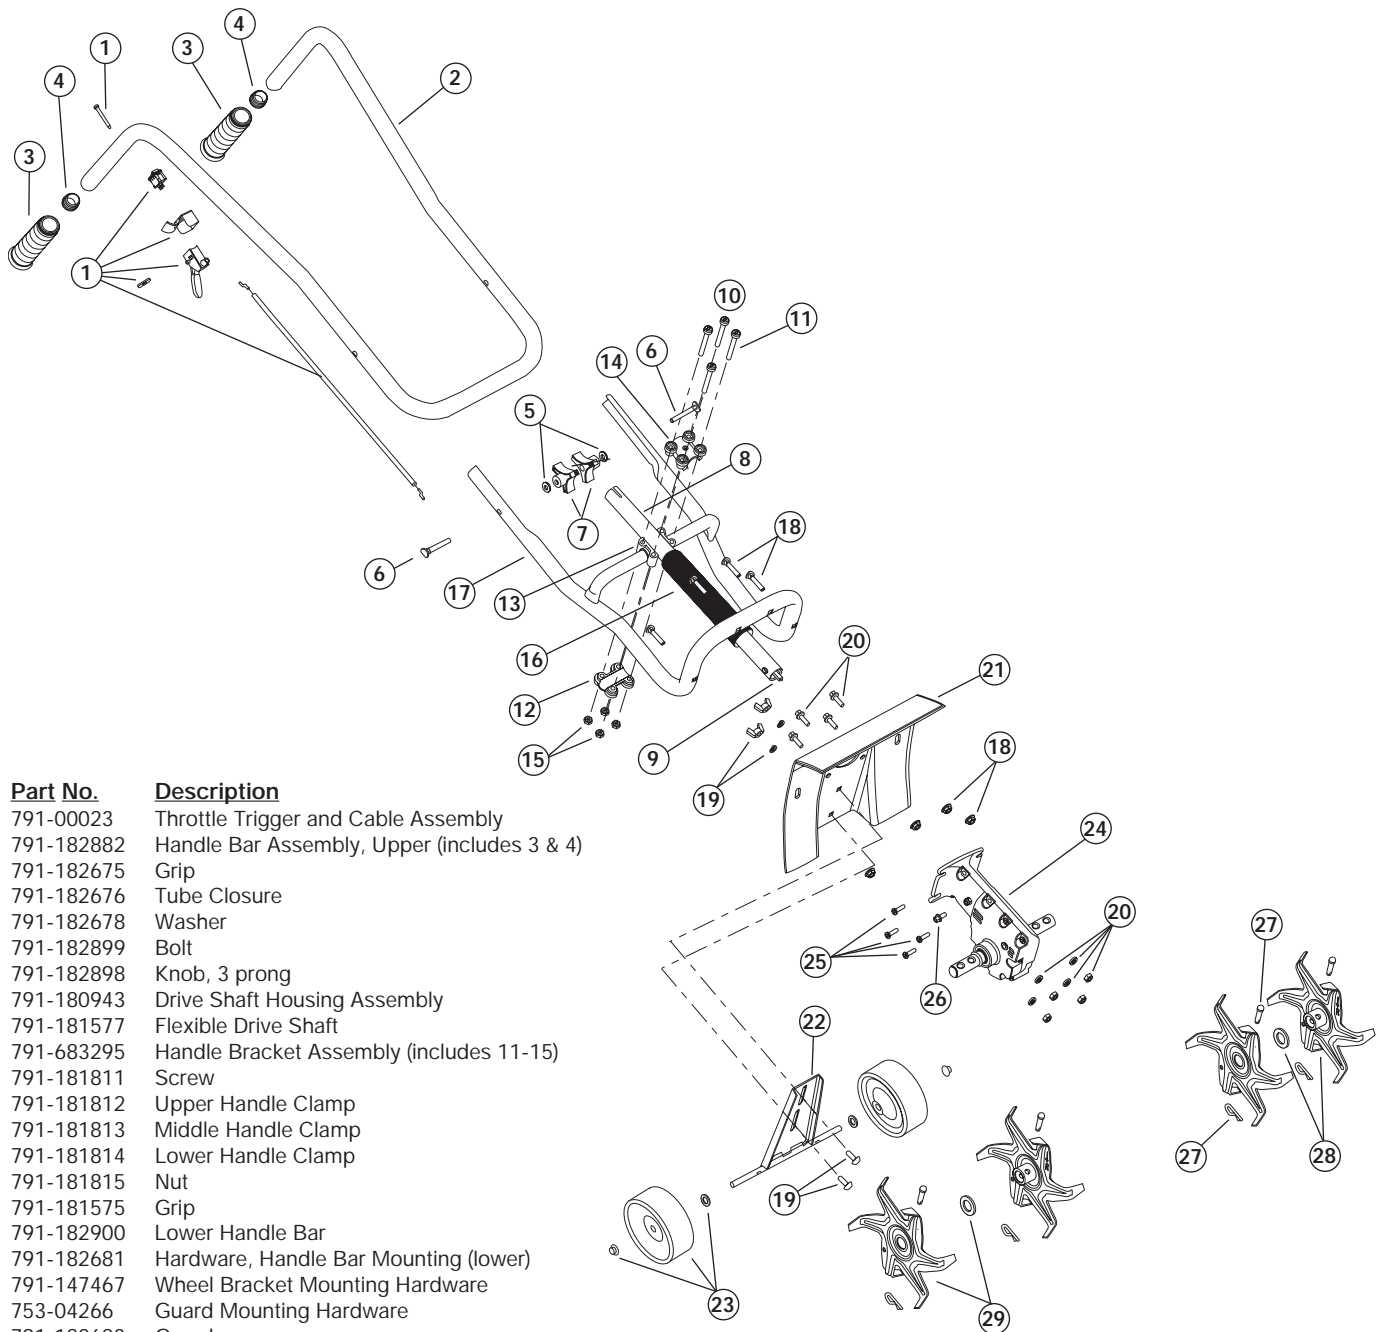

PARTS LIST

BOOM & CULTIVATOR PARTS - RYOBI 410r 2-CYCLE GAS CULTIVATOR

Item	Part No.	Description
1	791-00023	Throttle Trigger and Cable Assembly
2	791-182882	Handle Bar Assembly, Upper (includes 3 & 4)
3	791-182675	Grip
4	791-182676	Tube Closure
5	791-182678	Washer
6	791-182899	Bolt
7	791-182898	Knob, 3 prong
8	791-180943	Drive Shaft Housing Assembly
9	791-181577	Flexible Drive Shaft
10	791-683295	Handle Bracket Assembly (includes 11-15)
11	791-181811	Screw
12	791-181812	Upper Handle Clamp
13	791-181813	Middle Handle Clamp
14	791-181814	Lower Handle Clamp
15	791-181815	Nut
16	791-181575	Grip
17	791-182900	Lower Handle Bar
18	791-182681	Hardware, Handle Bar Mounting (lower)
19	791-147467	Wheel Bracket Mounting Hardware
20	753-04266	Guard Mounting Hardware
21	791-182683	Guard
22	791-180320	Wheel Bracket Assembly
23	791-180944	Wheel Assembly
24	753-04075	Gear Box Assembly
25	791-182195	Screw
26	791-180288	Sleeve Retainer Bolt
27	791-147473	Tine Fastener Assembly
28	791-182729	Tine Assembly (Left Outer or Right Inner)
29	791-182730	Tine Assembly (Left Inner or Right Outer)

Optional Accessories

* 791-147543 2-Cycle Oil

* not shown