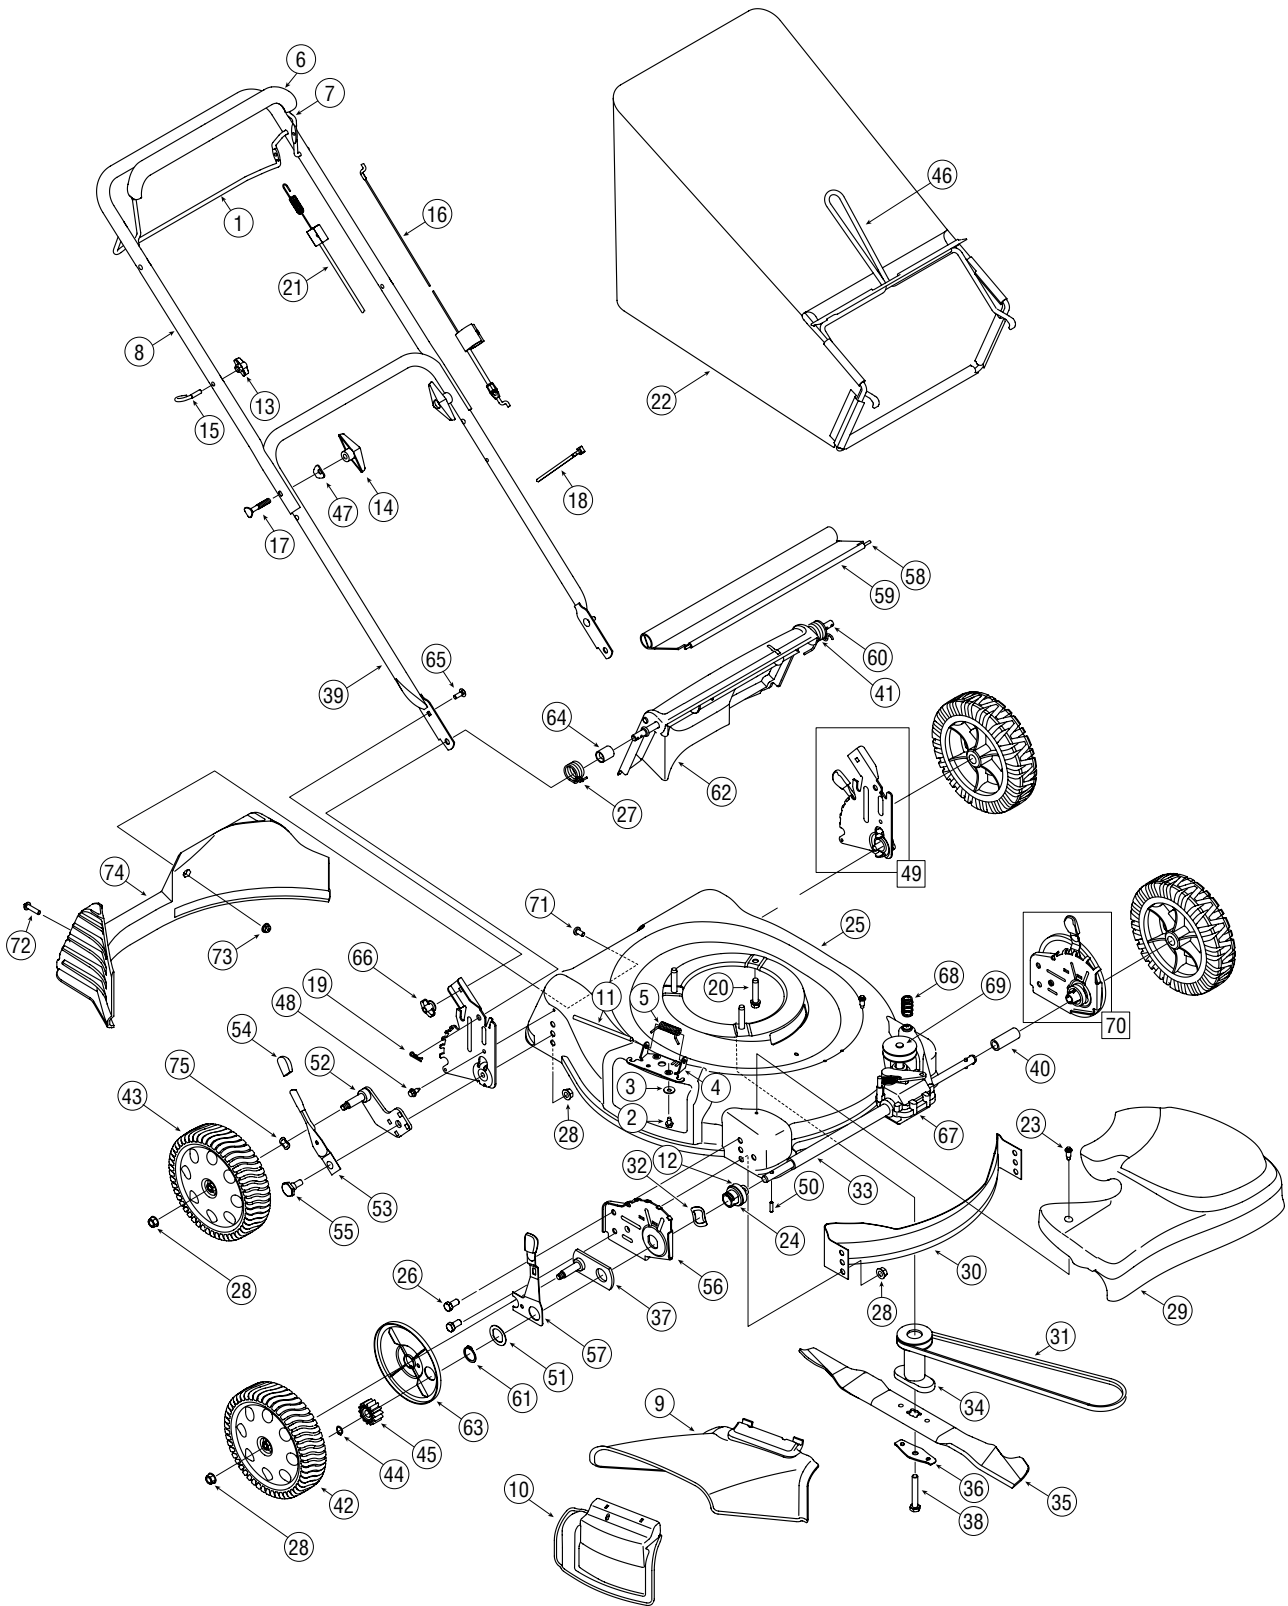

SECTION 10: PARTS LIST FOR MODELS 466 & 469

IMPORTANT: For a proper working machine, use Factory Approved Parts. **V-BELTS** are specially designed to engage and disengage safely. A substitute (non OEM) V-Belt can be dangerous by not disengaging completely.

Models 466 & 469

Ref. No	Part No.	Description	Ref. No	Part No.	Description
1.	747-1214	Lower Bail Handle	44.	716-0865	Snap Ring
2.	710-0599	TT Screw 1/4-20 x 0.5	45.	717-1762	Gear 14T RH FWD
3.	736-0270	Bell Washer.265 x 0.75		717-1761	Gear 14T LH FWD *
4.	17032A	Deflector Chute Adapter	46.	747-04080	Grass Bag Frame
5.	732-1014	Torsion Spring	47.	736-0451	Saddle Washer
6.	731-04204	Deluxe Bail Cover	48.	710-1652	TT Scr. w/Washer 1/4-20 x.625
7.	747-1161A	Blade Control Handle	49.	687-02068	RH Handle Bracket Assembly
8.	749-1092A	Upper Handle		687-02069	LH Handle Bracket Assembly
9.	731-04177	Chute Deflector	50.	715-0221	Dowel Pin
10.	687-02055	Mulch Plug Complete	51.	736-0474	Washer
11.	747-0710	Hinge Pin	52.	687-02071	Pivot Arm Assembly - RH
12.	732-0708	Bearing Retainer		687-02070	Pivot Arm Assembly - LH*
13.	720-0279	Handle Knob	53.	732-04175	Rear Spring Lever
14.	720-0284	Wing Knob	54.	720-0426	Spring Lever Knob
15.	710-1205	Eye Bolt	55.	738-04136	Shoulder Scr.500 Dia. x.434
16.	746-1132	Control Cable - 40.75"	56.	782-0512B	Height Adjuster Plate - RH
17.	710-1174	Carriage Bolt 5/16-18 x 2.0		782-0511A	Height Adjuster Plate - LH*
18.	726-0240	Cable Tie	57.	732-0706	Front Lever - RH
19.	714-0104	Cotter Pin		732-0707	Front Lever - LH*
20.	710-1008	Sems Hex Screw	58.	732-0700	Wire
21.	746-04112A	Drive Cable	59.	731-04998	Rear Trailing Shield
22.	664-04011	Grassbag Assembly	60.	747-04035	Pivot Rod
23.	710-1650	Shoulder Screw # 12 -24	61.	716-0102	Snap Ring
24.	682-0015	Bearing Assembly	62.	731-04134A	Rear Discharge Door
25.	787-01222	21" Deck	63.	782-7551A	Wheel Dust Cap
26.	710-0216	Hex Screw 3/8-16 x.75	64.	750-04162	Spacer.375 x.50 x 1.02" Lg.
27.	732-04090A	Torsion Spring RH	65.	710-0703	Carriage Bolt 1/4-20
28.	712-0431	Flange Lock Nut 3/8-16	66.	712-0397	Wing Nut
29.	731-05020	Transmission Cover (Black)	67.	618-0657	Transmission Assembly
30.	782-5002B	Front Baffle	68.	732-1043	Belt Tension Spring
31.	754-0637A	V-Belt	69.	756-04017	Pulley Assembly
32.	736-0447	Wave Washer	70.	682-0511A	Height Adjustment Assembly LH
33.	750-04178	Sleeve Spacer 9.04" Lg.		682-0512A	Height Adjustment Assembly RH
34.	748-04015A	Blade Adapter w/ Pulley	71.	710-0286	Machined Screw
35.	742-0741	21" Mulching Blade	72.	710-04371	HL Screw
36.	736-0524B	Blade Bell Support	73.	712-04064	Flange Nut
37.	687-02044	Pivot Plate Assembly	74.	731-04150	Rear Baffle
38.	710-1257	Hex Screw 3/8-24 x 2.50	75.	736-0504	Wave Washer
39.	749-0928A	Lower Handle	76.*	710-1256	HL Scr #8-18:1.250:P
40.	750-1166	Slev. Spacer 2.1" Lg.	77.*	751B699869	Engine Shrd B&S Quantum
41.	732-04089A	Torsion Spring LH			
42.	734-04018A	Wheel 8 x 2.125 Gear GW			
43.	734-04014	Wheel 8 x 2.125 Gray IDL			

* Not shown in illustration