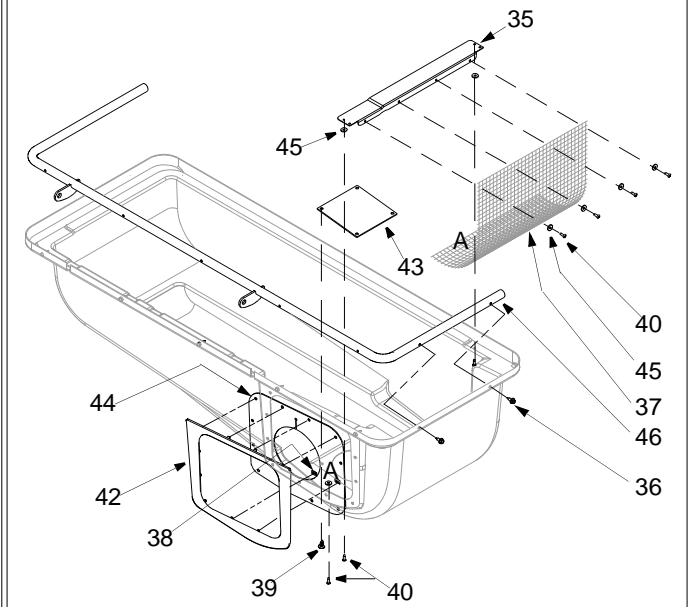

SECTION 4: PARTS LIST FOR MODELS OEM-190-192 & 190-192-190

Components of Bag Assembly pn # 864-0251:

Components of Cover Assembly pn # 664-04018:

Models OEM-190-192 & 190-192-190

Ref. No.	Part No.	Description	Ref. No.	Part No.	Description
1.	17200A	Catcher Support Bracket	29.	783-0601	Catcher Support Bracket
2.	17247	Tubing Adapter	30.	783-0673	Catcher Support Bracket RH
3.	631-0221	Chute Elbow	31.	783-0764	Catcher Support Bracket LH
4.	664-04018	Cover Assembly (includes ref. 35 to 46)	32.	783-0765	Bracket: Cross Support
5.	683-0617	Bracket Assembly: Chute Stop	33.	783-1501	Spacer
6.	689-00002	Grasscatcher Support Assembly	34.	864-0251	Grasscatcher Bag Assembly
7.	710-0597	Hex Bolt 1/4-20 x 1.0	35.	17202A	Screen Mounting Bracket
8.	710-0751	Hex Bolt 1/4-20 x 0.620	36.	710-1652	TT Screw 1/4-20 x 0.625
9.	710-3008	Hex Bolt 5/16-18 x 0.75	37.	720-04018	Screen
10.	710-3168	Carriage Bolt	38.	726-04027	Push Nut
11.	711-0309A	Clevis Pin	39.	726-0479	Ratchet Clip
12.	711-04069	Grasscatcher Pin	40.	728-0123	Pop Rivet
13.	712-0130	Hex Lock Nut 3/8-16	41.	731-04166	Grass Bag Cover
14.	712-0431	Flange Lock Nut 3/8-16	42.	731-04189	Retainer Seal
15.	712-3004A	Flange Lock Nut 5/16-18	43.	731-0824A	Plastic Plate
16.	712-3027	Flange Lock Nut 1/4-20	44.	735-04020	Grass Bag Seal
17.	714-0117	Hairpin Clip	45.	736-0400	Flat Washer
18.	723-04008A	Chute Strap	46.	749-0747	Hinge Bracket
20.	723-0476	Chute Strap	47.	17201A	Bag Hanger Bracket
21.	731-0926B	Catcher Tube	48.	710-0473	Machine Screw
23.	736-0253	Beleville Washer	49.	710-0604A	TT Screw 5/16-18 x 0.625
24.	736-0270	Bell Washer	50.	712-0272	Hex Sems Nut
25.	736-3092	Flat Washer	51.	749-0745A	Tube: Grass Bag Frame
26.	738-0380	Shoulder Screw	52.	764-0251	Grassbag
27.	742-04056	Blade			