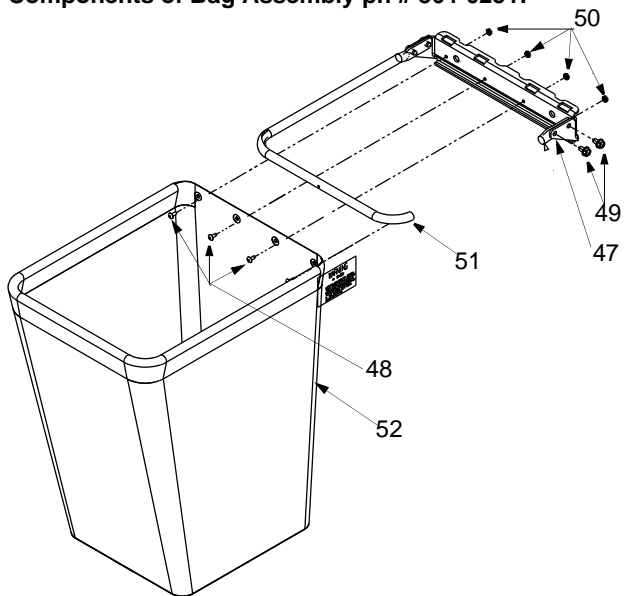

SECTION 4: PARTS LIST FOR MODELS OEM-190-192 & 190-192-190

Components of Bag Assembly pn # 864-0251:

Components of Cover Assembly pn # 664-04018:

Models OEM-190-192 & 190-192-190

Ref. No.	Part No.	Description	Ref. No.	Part No.	Description
1.	17200A	Catcher Support Bracket	29.	783-0601	Catcher Support Bracket
2.	17247	Tubing Adapter	30.	783-0673	Catcher Support Bracket RH
3.	631-0221	Chute Elbow	31.	783-0764	Catcher Support Bracket LH
4.	664-04018	Cover Assembly (includes ref. 35 to 46)	32.	783-0765	Bracket: Cross Support
5.	683-0617	Bracket Assembly: Chute Stop	33.	783-1501	Spacer
6.	689-00002	Grasscatcher Support Assembly	34.	864-0251	Grasscatcher Bag Assembly
7.	710-0597	Hex Bolt 1/4-20 x 1.0	35.	17202A	Screen Mounting Bracket
8.	710-0751	Hex Bolt 1/4-20 x 0.620	36.	710-1652	TT Screw 1/4-20 x 0.625
9.	710-3008	Hex Bolt 5/16-18 x 0.75	37.	720-04018	Screen
10.	710-3168	Carriage Bolt	38.	726-04027	Push Nut
11.	711-0309A	Clevis Pin	39.	726-0479	Ratchet Clip
12.	711-04069	Grasscatcher Pin	40.	728-0123	Pop Rivet
13.	712-0130	Hex Lock Nut 3/8-16	41.	731-04166	Grass Bag Cover
14.	712-0431	Flange Lock Nut 3/8-16	42.	731-04189	Retainer Seal
15.	712-3004A	Flange Lock Nut 5/16-18	43.	731-0824A	Plastic Plate
16.	712-3027	Flange Lock Nut 1/4-20	44.	735-04020	Grass Bag Seal
17.	714-0117	Hairpin Clip	45.	736-0400	Flat Washer
18.	723-04008A	Chute Strap	46.	749-0747	Hinge Bracket
20.	723-0476	Chute Strap	47.	17201A	Bag Hanger Bracket
21.	731-0926B	Catcher Tube	48.	710-0473	Machine Screw
23.	736-0253	Beleville Washer	49.	710-0604A	TT Screw 5/16-18 x 0.625
24.	736-0270	Bell Washer	50.	712-0272	Hex Sems Nut
25.	736-3092	Flat Washer	51.	749-0745A	Tube: Grass Bag Frame
26.	738-0380	Shoulder Screw	52.	764-0251	Grassbag
27.	742-04056	Blade			