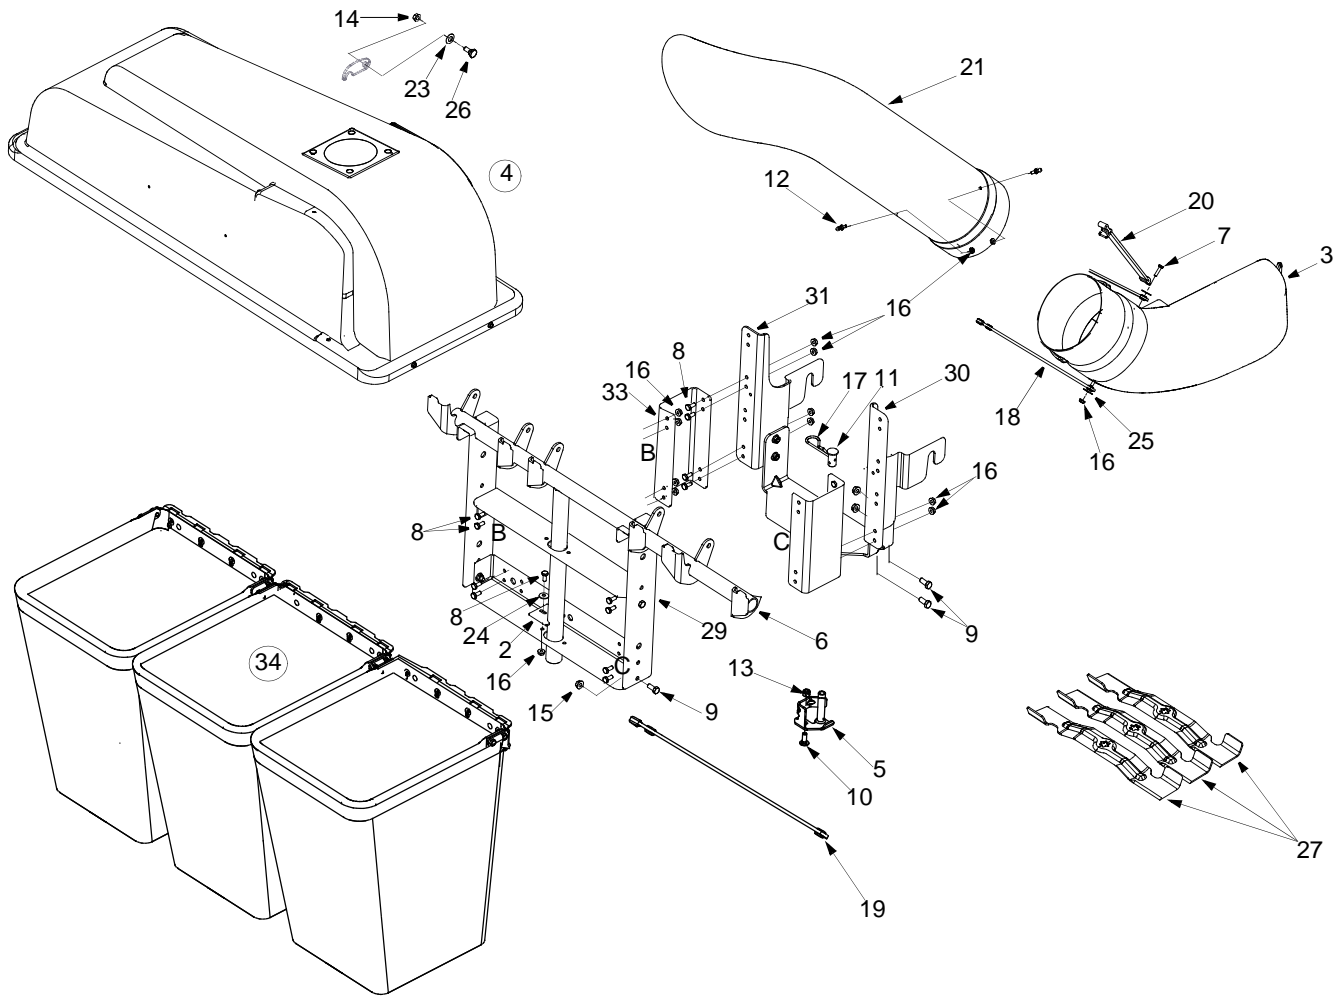

SECTION 4: PARTS LIST FOR MODELS OEM-190-192 & 190-192-190

Components of Bag Assembly pn # 864-0251:

Components of Cover Assembly pn # 664-04018:

Models OEM-190-192 & 190-192-190

Ref. No.	Part No.	Description	Ref. No.	Part No.	Description
1.	17200A	Catcher Support Bracket	29.	783-0601	Catcher Support Bracket
2.	17247	Tubing Adapter	30.	783-0673	Catcher Support Bracket RH
3.	631-0221	Chute Elbow	31.	783-0764	Catcher Support Bracket LH
4.	664-04018	Cover Assembly (includes ref. 35 to 46)	32.	783-0765	Bracket: Cross Support
5.	683-0617	Bracket Assembly: Chute Stop	33.	783-1501	Spacer
6.	689-00002	Grasscatcher Support Assembly	34.	864-0251	Grasscatcher Bag Assembly
7.	710-0597	Hex Bolt 1/4-20 x 1.0	35.	17202A	Screen Mounting Bracket
8.	710-0751	Hex Bolt 1/4-20 x 0.620	36.	710-1652	TT Screw 1/4-20 x 0.625
9.	710-3008	Hex Bolt 5/16-18 x 0.75	37.	720-04018	Screen
10.	710-3168	Carriage Bolt	38.	726-04027	Push Nut
11.	711-0309A	Clevis Pin	39.	726-0479	Ratchet Clip
12.	711-04069	Grasscatcher Pin	40.	728-0123	Pop Rivet
13.	712-0130	Hex Lock Nut 3/8-16	41.	731-04166	Grass Bag Cover
14.	712-0431	Flange Lock Nut 3/8-16	42.	731-04189	Retainer Seal
15.	712-3004A	Flange Lock Nut 5/16-18	43.	731-0824A	Plastic Plate
16.	712-3027	Flange Lock Nut 1/4-20	44.	735-04020	Grass Bag Seal
17.	714-0117	Hairpin Clip	45.	736-0400	Flat Washer
18.	723-04008A	Chute Strap	46.	749-0747	Hinge Bracket
20.	723-0476	Chute Strap	47.	17201A	Bag Hanger Bracket
21.	731-0926B	Catcher Tube	48.	710-0473	Machine Screw
23.	736-0253	Beleville Washer	49.	710-0604A	TT Screw 5/16-18 x 0.625
24.	736-0270	Bell Washer	50.	712-0272	Hex Sems Nut
25.	736-3092	Flat Washer	51.	749-0745A	Tube: Grass Bag Frame
26.	738-0380	Shoulder Screw	52.	764-0251	Grassbag
27.	742-04056	Blade			