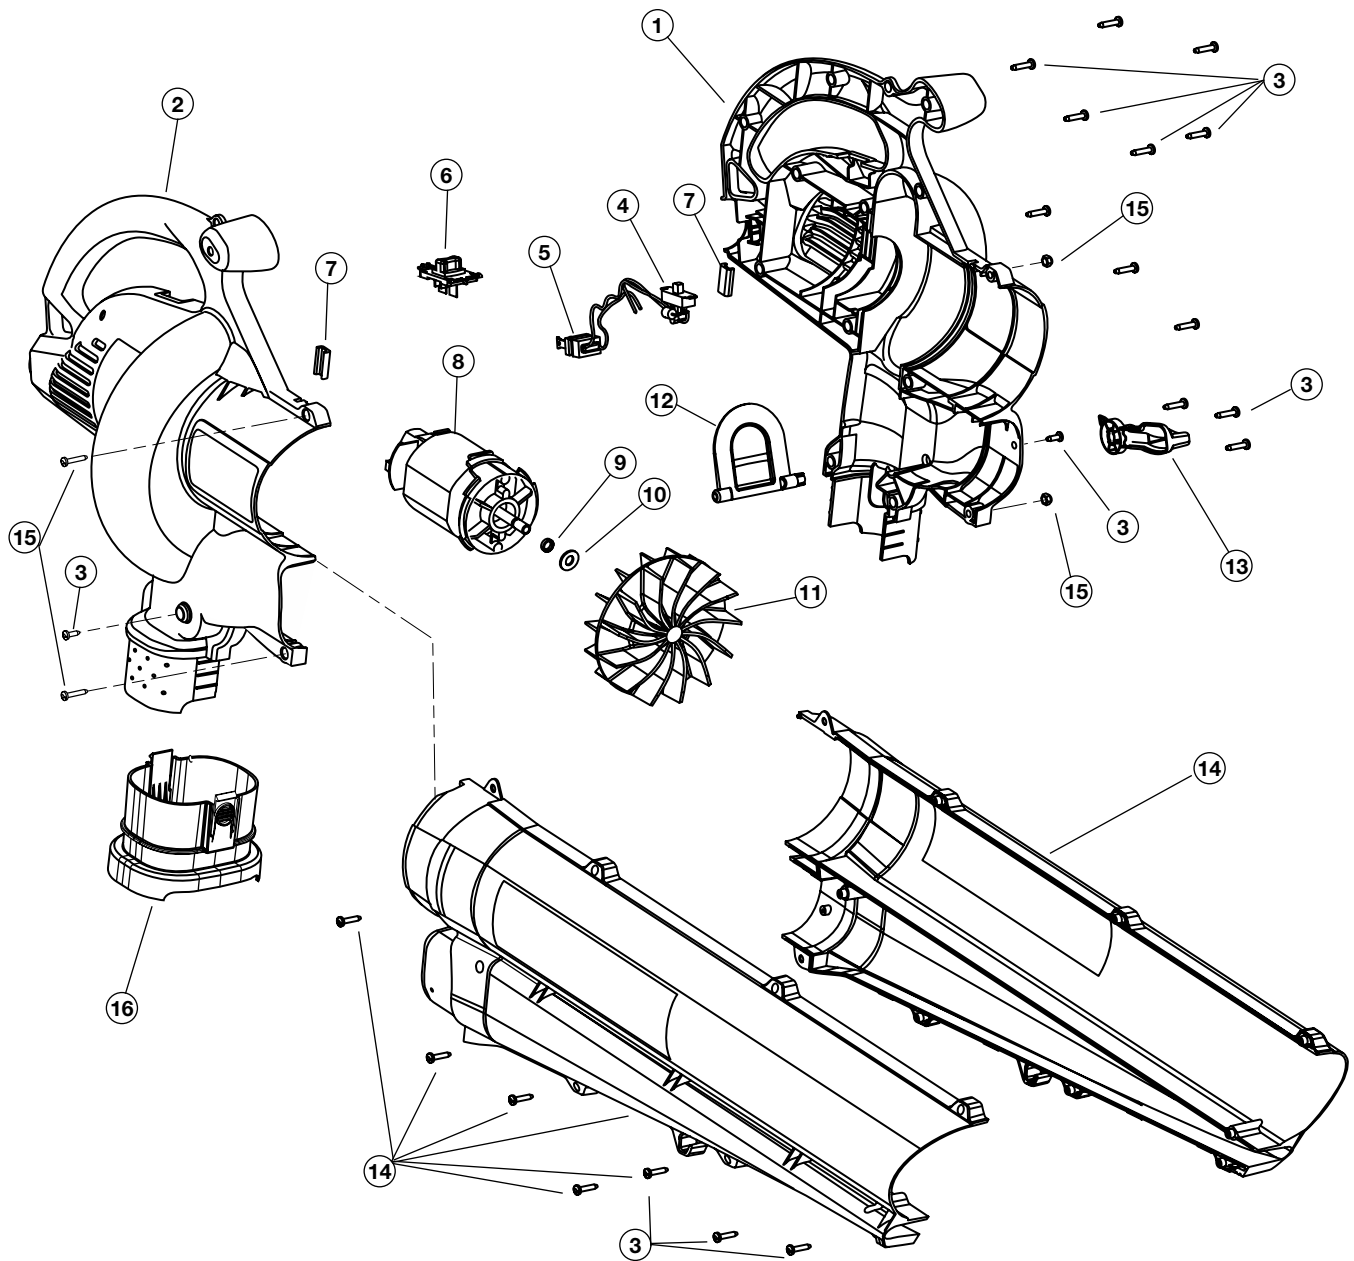

# PARTS LIST

## REPLACEMENT PARTS - MODEL TB125QS 120 VOLT ELECTRIC BLOWER/VAC

Item	Part No.	Description
1	753-04835	Left Motor Housing
2	753-04836	Right Motor Housing
3	791-181482	Housing Screw
4	791-182546	Switch Assembly
5	791-182547	Power Connection Wire Assembly
6	791-180509	Switch Lever
7	791-180503	Rubber Cushion
8	791-182548	Motor Assembly
9	791-182549	Spacer
10	791-180505	Washer
11	791-182550	Impeller

Item	Part No.	Description
12	791-182410	Mode Control Flapper
13	791-182411	Mode Control Lever (includes 3)
14	791-00051	Blower/Vac Tube Assembly (includes 3)
15	791-182425	Blower/Vac Tube Mounting Hardware
16	791-182417	Vacuum Bag Adapter
*	791-612930	Cable Tie
*	791-182416	Vacuum Bag Assembly (includes 16, Vacuum Bag & Cable Tie)
*	791-682075B	Shoulder Harness
*	753-04325	Patio Head

\* Items Not Shown