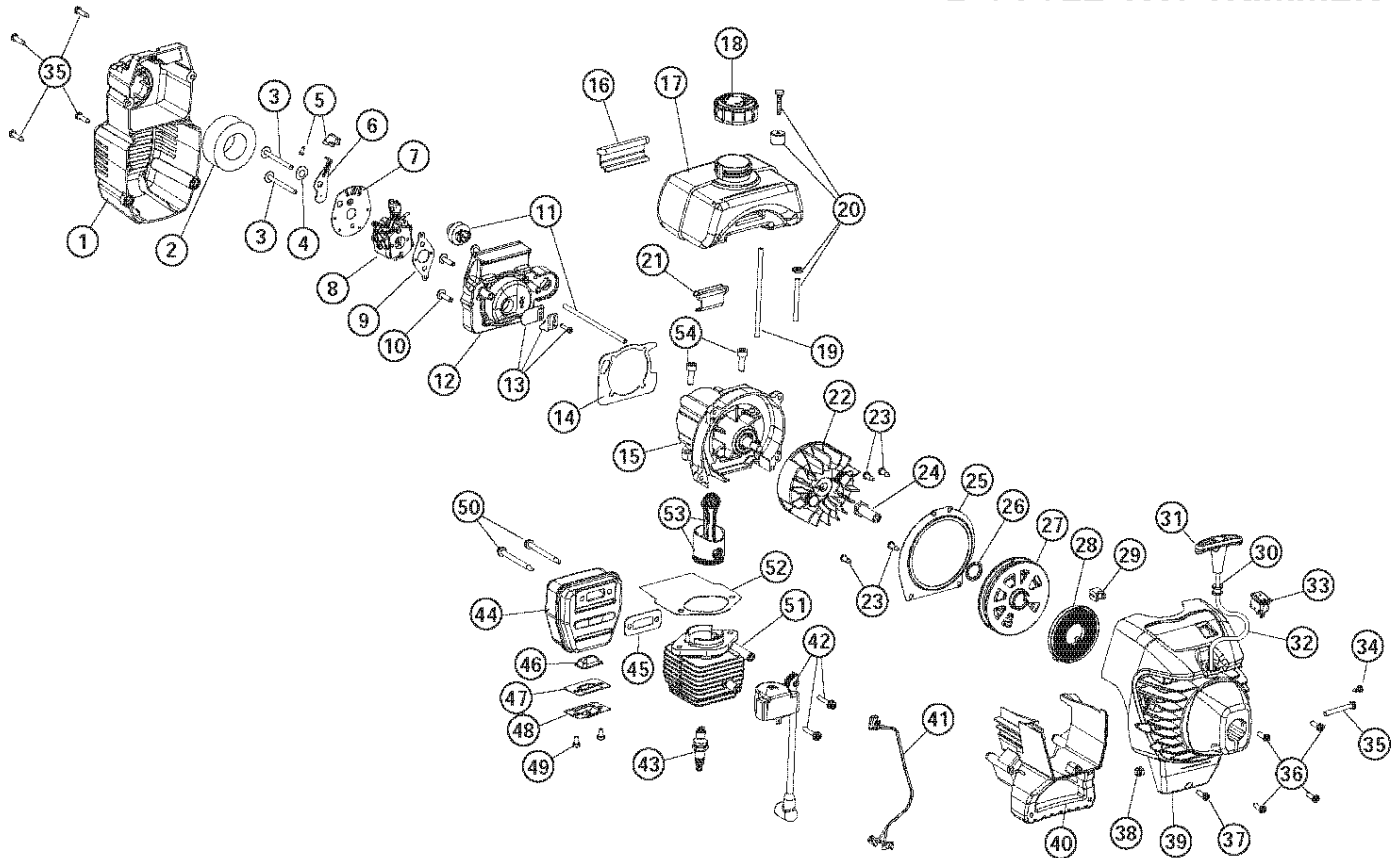

## ENGINE PARTS - MT700 2-CYCLE GAS TRIMMER

Item	Part No.	Description	Item	Part No.	Description
1	753-04511	Air Cleaner Cover Assembly (includes 2 & 34)	29	753-04824	Eyelet Retainer
2	791-180350	Air Cleaner Filter	30	791-181079	Pull Handle
3	791-180351	Carburetor Mounting Screws	31	791-611061	Rope Guide
4	791-180226	Wavey Washer	32	791-613103	Rope
5	791-182070	Choke Knob & Screw	33	753-04241	Switch Assembly (includes 41)
6	753-04418	Choke Lever Assembly (includes 5)	34	791-182519	Anti-Rotation Screw
7	753-04419	Choke Lever & Plate (includes 6)	35	753-04003	Clamping Screw
8	753-04408	Carburetor Assembly (includes 9 & 20)	36	791-181862	Housing Screw
9	791-610675	Carburetor Gasket	37	791-181345	Cover Screw
10	791-181860	Carb Mount Screw	38	791-180217	Clamping Nut
11	791-181558	Primer and Hose Assembly	39	753-04825	Starter Housing Assembly (includes 23, 25-38)
12	753-1196	Carburetor Mount Assembly (includes 10, 13 & 14)	40	753-04702	Shroud Extension and Stand
13	791-684451	Reed Assembly	41	753-04242	Wire Lead
14	753-1208	Carburetor Mount Gasket	42	753-04324	Module Assembly
15	753-04321	Crankcase Service Assembly (includes 10 & 23)	43	791-610311	Spark Plug
16	791-612134	Rear Mounting Pad	44	753-04618	Muffler Assembly (includes 45-50)
17	791-181152	Fuel Tank Assembly (includes 18 & 20)	45	753-04619	Exhaust Gasket
18	791-182271	Fuel Cap Assembly	46	753-04689	Spark Arrestor
19	791-181086	Fuel Return Line	47	753-04690	Exhaust Hood Diverter
20	791-682039	Fuel Line Assembly	48	753-04691	Exhaust Hood
21	791-145308	Front Mounting Pad	49	753-04315	Screw
22	791-182736	Flywheel Assembly	50	753-04620	Muffler Mounting Bolt Assembly
23	743-1202	Screw	51	753-04814	Cylinder Assembly (includes 52 & 53)
24	791-610303	Square Nut Drive	52	753-04367	Piston & Rod Assembly
25	753-04705	Pulley Retainer Assembly	53	753-04182	Cylinder Gasket
26	791-181247	Palnut	54	791-182723	Cylinder Bolt
27	753-04823	Recoil Pulley Assembly	*	753-1209	Piston Ring
28	753-04286	Recoil Spring	*	753-04826	Short Block Assembly (includes 15, 43, 51-54)