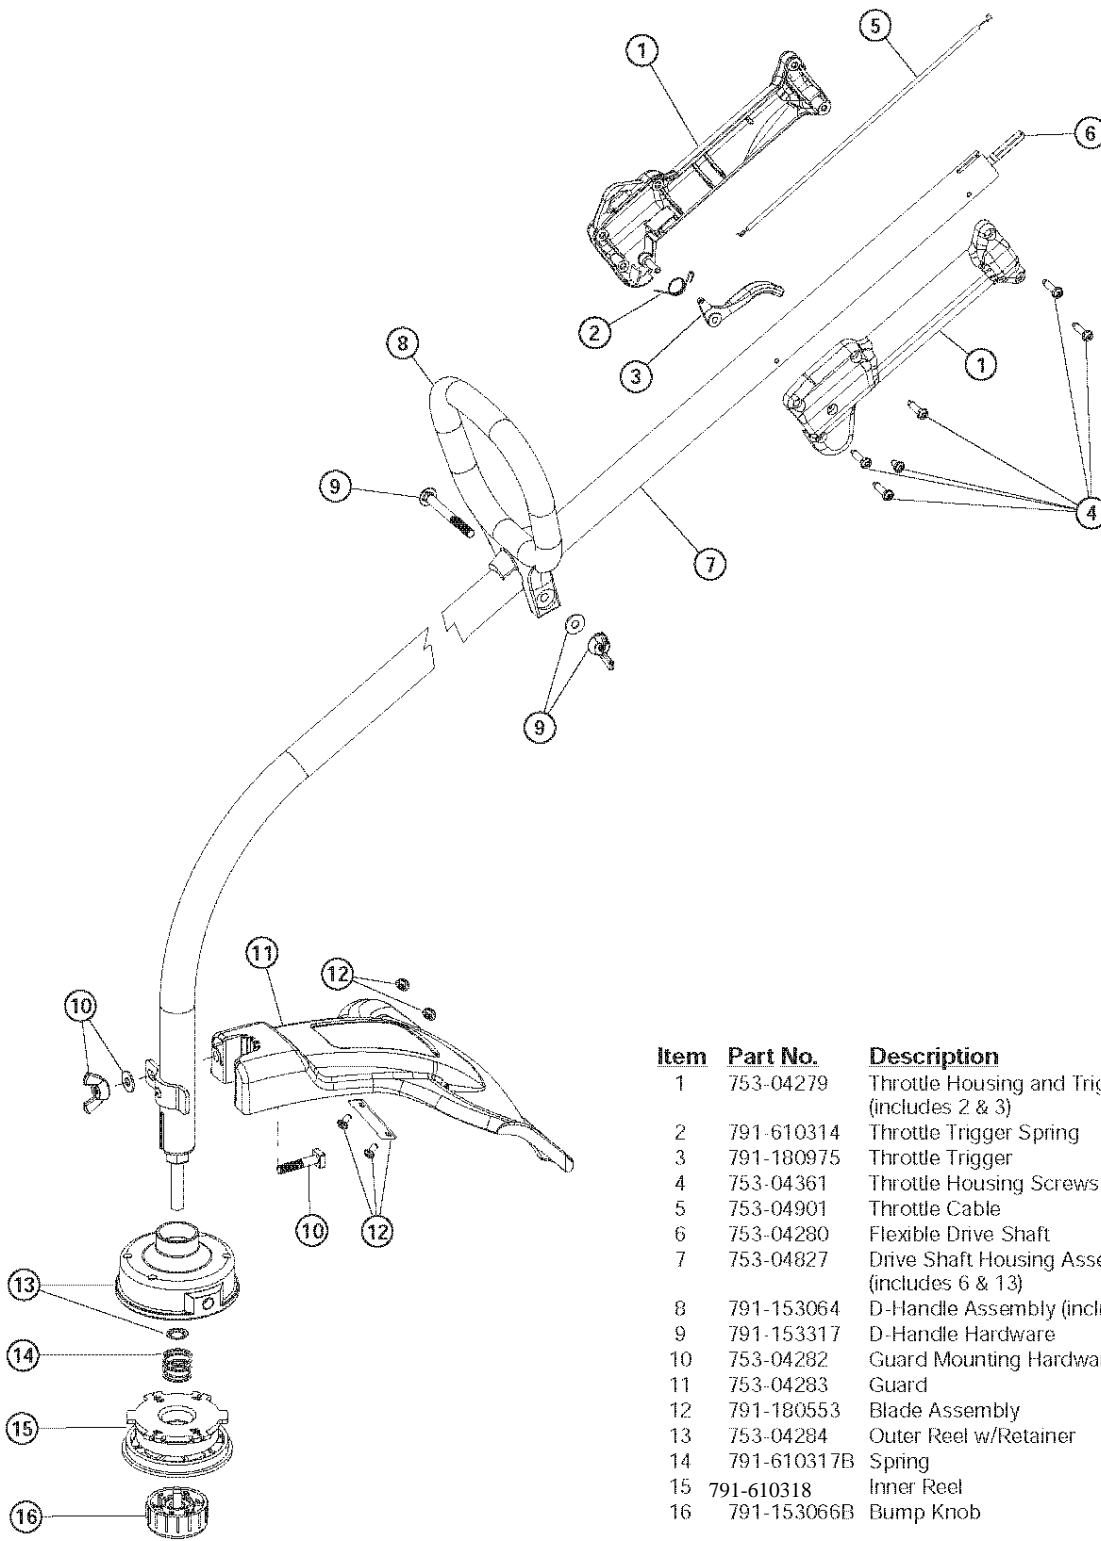

PARTS LIST

BOOM & TRIMMER PARTS - MT700 2-CYCLE GAS TRIMMER

Item	Part No.	Description
1	753-04279	Throttle Housing and Trigger Assembly (includes 2 & 3)
2	791-610314	Throttle Trigger Spring
3	791-180975	Throttle Trigger
4	753-04361	Throttle Housing Screws
5	753-04901	Throttle Cable
6	753-04280	Flexible Drive Shaft
7	753-04827	Drive Shaft Housing Assembly (includes 6 & 13)
8	791-153064	D-Handle Assembly (includes 9)
9	791-153317	D-Handle Hardware
10	753-04282	Guard Mounting Hardware
11	753-04283	Guard
12	791-180553	Blade Assembly
13	753-04284	Outer Reel w/Retainer
14	791-610317B	Spring
15	791-610318	Inner Reel
16	791-153066B	Bump Knob

Optional Accessories

- 791-153577B Inner Reel and Line
- 791-682075B Shoulder Strap Assembly

* Items Not Shown