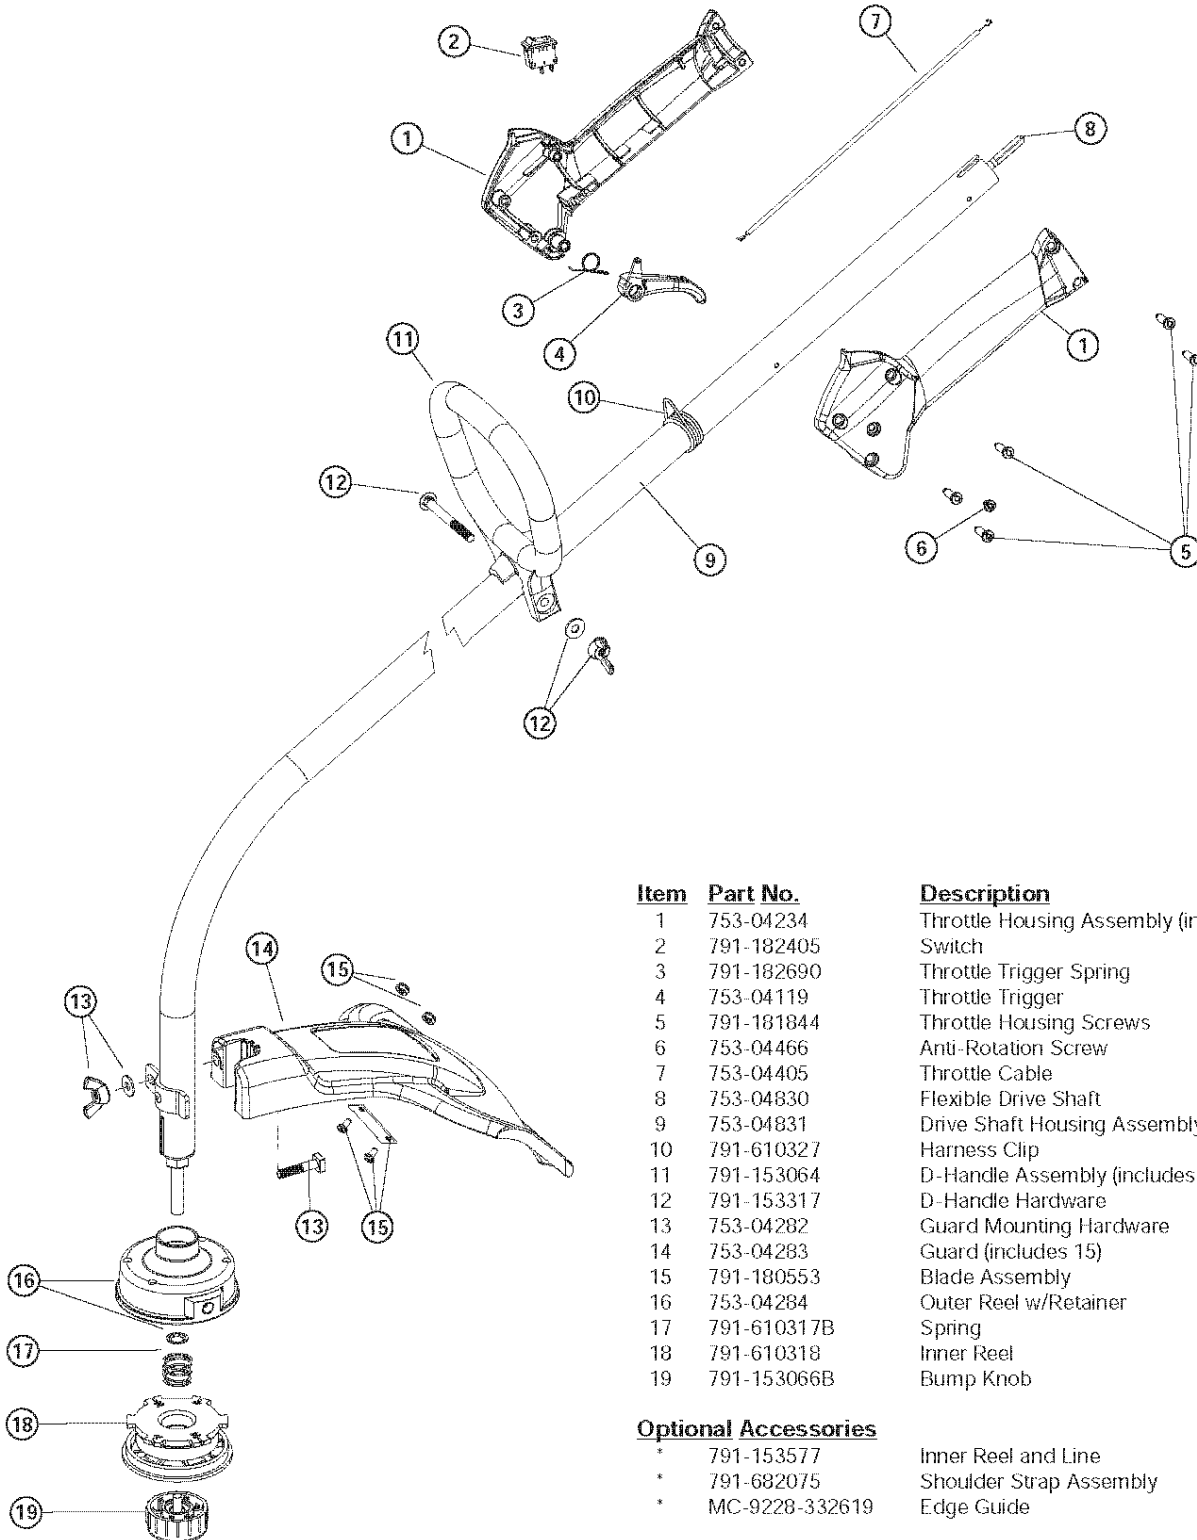

PARTS LIST

BOOM AND TRIMMER PARTS - TB10CS 2 CYCLE TRIMMER

Item	Part No.	Description
1	753-04234	Throttle Housing Assembly (includes 2-4)
2	791-182405	Switch
3	791-182690	Throttle Trigger Spring
4	753-04119	Throttle Trigger
5	791-181844	Throttle Housing Screws
6	753-04466	Anti-Rotation Screw
7	753-04405	Throttle Cable
8	753-04830	Flexible Drive Shaft
9	753-04831	Drive Shaft Housing Assembly (includes 8 & 16)
10	791-610327	Harness Clip
11	791-153064	D-Handle Assembly (includes 12)
12	791-153317	D-Handle Hardware
13	753-04282	Guard Mounting Hardware
14	753-04283	Guard (includes 15)
15	791-180553	Blade Assembly
16	753-04284	Outer Reel w/Retainer
17	791-610317B	Spring
18	791-610318	Inner Reel
19	791-153066B	Bump Knob

Optional Accessories

- 791-153577 Inner Reel and Line
- 791-682075 Shoulder Strap Assembly
- MC-9228-332619 Edge Guide
- Items Not Shown