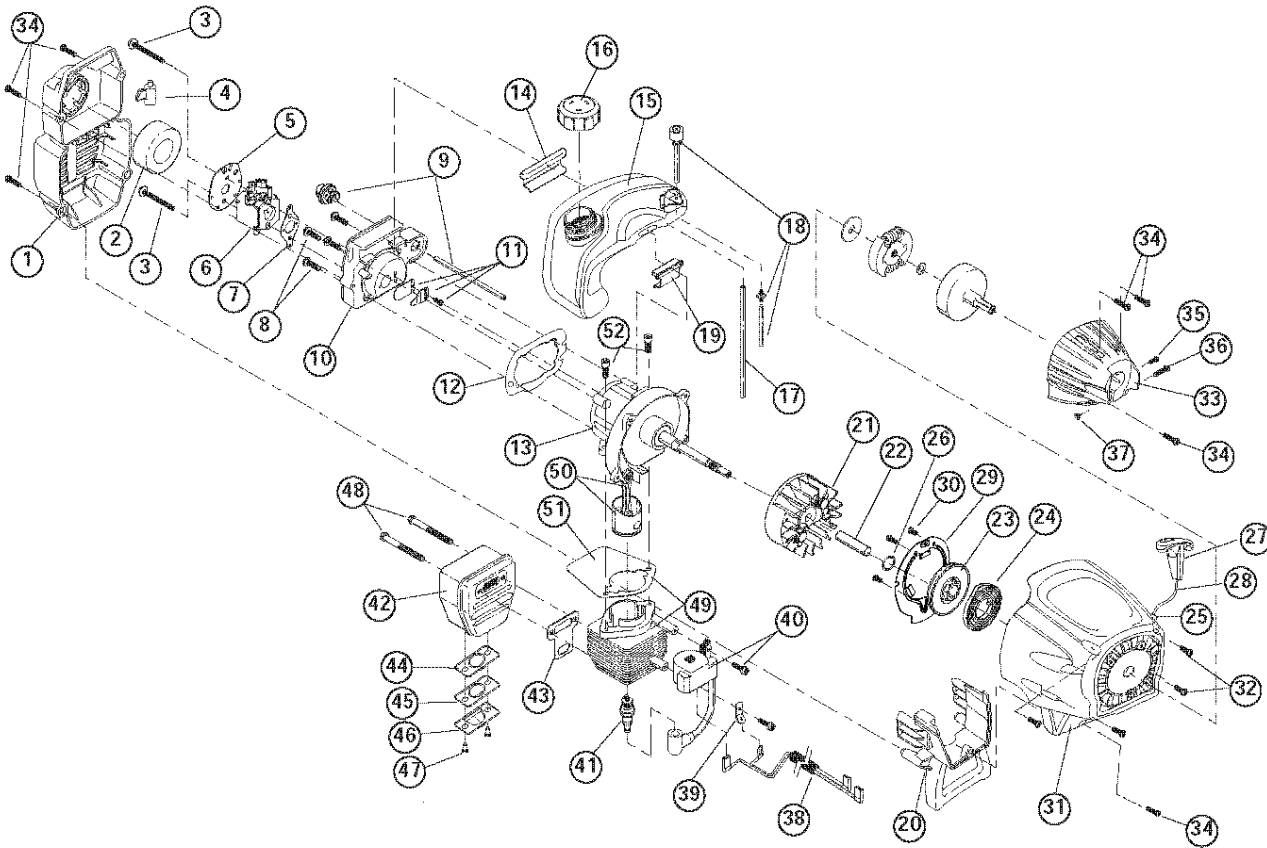

PARTS LIST

ENGINE PARTS - TB10CS 2-CYCLE GAS TRIMMER - ENGINE

Item	Part No.	Description	Item	Part No.	Description
1	753-04810	Air Cleaner Cover Assembly (includes 2 & 34)	31	753-04887	Starter Housing Assembly (includes 23-30, 32 & 34)
2	791-180350B	Air Cleaner Filter	32	791-181862	Housing Screw
3	791-180351	Carburetor Mounting Screw Assembly	33	753-1204	Clutch Cover Assembly (includes 37-40)
4	753-04227	Choke Extension	34	791-181345	Cover Screw
5	753-1194	Choke Plate	35	753-04466	Anti-Rotation Screw
6	753-04807	Carburetor Assembly (includes 7 & 18)	36	753-04003	Clamping Screw
7	791-610675	Carburetor Gasket	37	791-180217	Clamping Nut
8	791-181860	Carb Mount Screw	38	791-182798	Wire Leads and Sleeve
9	791-683947B	Primer & Hose Assembly	39	791-611063	Ground Tab
10	753-1196	Carb Mount Assembly (includes 8, 11 & 12)	40	753-04336	Module Assembly
11	791-684451	Reed Assembly	41	791-610311B	Spark Plug
12	753-1208	Carburetor Mount Gasket	42	753-04618	Muffler Assembly (includes 46-51)
13	753-04321	Crankcase Service Assembly (includes 8)	43	753-04619	Exhaust Gasket
14	791-612134	Rear Mounting Pad	44	753-04689	Spark Arrestor Screen
15	753-04307	Fuel Tank Assembly (includes 16-18)	45	753-04690	Exhaust Hood Diverter
16	753-04084	Fuel Cap Assembly	46	753-04691	Exhaust Hood
17	791-181168	Fuel Return Line	47	753-04315	Screws
18	753-04233	Fuel Line Assembly	48	753-04620	Muffler Mounting Bolts
19	791-145308	Front Mounting Pad	49	753-04814	Cylinder Assembly (includes 51 & 52)
20	791-182064	Shroud Extension & Stand (includes 34)	50	753-04367	Piston and Rod Assembly
21	791-182736	Flywheel Assembly	51	753-04182	Cylinder Gasket
22	791-610303	Spacer	52	791-182723	Cylinder Bolt
23	753-04459	Recoil Pulley Assembly	*	753-1209	Piston Ring Set
24	753-04286	Recoil Spring	*	753-04826	Short Block Assembly (includes 10, 13 & 49-52)
25	753-1200	Rope Guide			
26	791-181247	Pulley Retainer			
27	791-181079	Pull Handle			
28	791-613103	Rope			
29	753-1201	Pressure Plate Assembly			
30	753-1202	Plate Screw			
			*	Items Not Shown