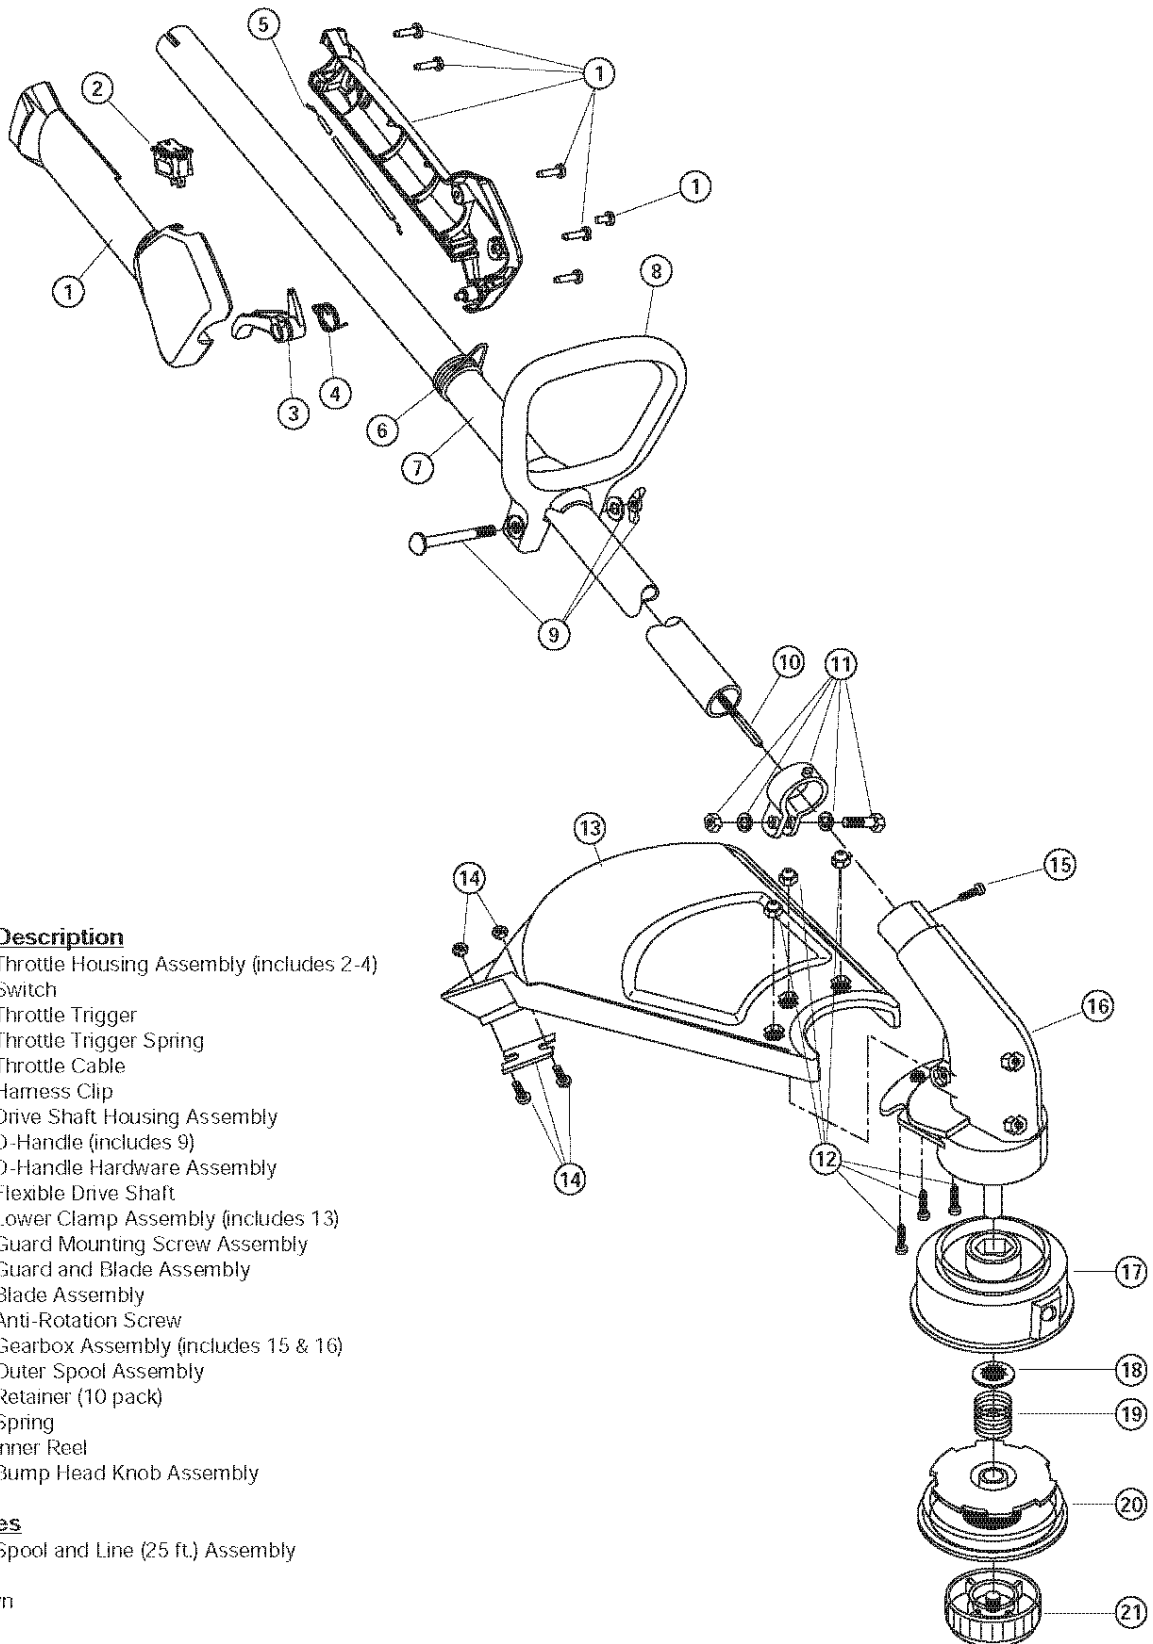

PARTS LIST

BOOM AND TRIMMER PARTS - TB65SS 2 CYCLE TRIMMER

Item	Part No.	Description
1	753-04234	Throttle Housing Assembly (includes 2-4)
2	791-182405	Switch
3	753-04119	Throttle Trigger
4	791-182690	Throttle Trigger Spring
5	753-04405	Throttle Cable
6	791-610327	Harness Clip
7	753-04880	Drive Shaft Housing Assembly
8	791-153064	D-Handle (includes 9)
9	791-153317	D-Handle Hardware Assembly
10	753-04832	Flexible Drive Shaft
11	791-153597	Lower Clamp Assembly (includes 13)
12	791-180547	Guard Mounting Screw Assembly
13	791-180548	Guard and Blade Assembly
14	791-180553	Blade Assembly
15	791-145569	Anti-Rotation Screw
16	791-180549	Gearbox Assembly (includes 15 & 16)
17	791-153619	Outer Spool Assembly
18	791-610660	Retainer (10 pack)
19	791-610317B	Spring
20	753-1155	Inner Reel
21	791-153066B	Bump Head Knob Assembly

Optional Accessories

- 791-153577 Spool and Line (25 ft.) Assembly

* Items Not Shown