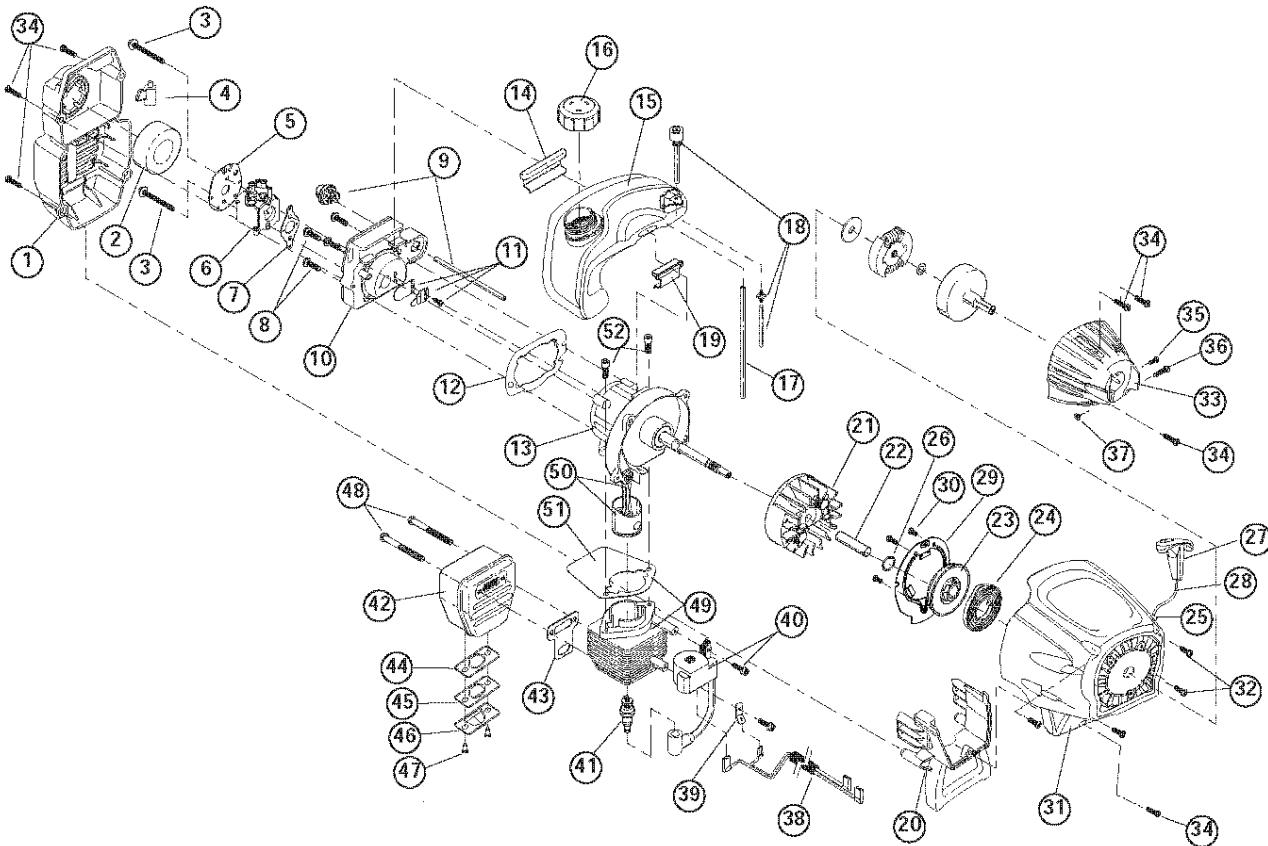

# PARTS LIST

## ENGINE PARTS - TB65SS 2-CYCLE GAS TRIMMER - ENGINE

Item	Part No.	Description
1	753-04810	Air Cleaner Cover Assembly (includes 2 & 34)
2	791-180350B	Air Cleaner Filter
3	791-180351	Carburetor Mounting Screw Assembly
4	753-04227	Choke Extension
5	753-1194	Choke Plate
6	753-04807	Carburetor Assembly (includes 7 & 18)
7	791-610675	Carburetor Gasket
8	791-181860	Carb Mount Screw
9	791-683947B	Primer & Hose Assembly
10	753-1196	Carb Mount Assembly (includes 8, 11 & 12)
11	791-684451	Reed Assembly
12	753-1208	Carburetor Mount Gasket
13	753-04321	Crankcase Service Assembly (includes 8)
14	791-612134	Rear Mounting Pad
15	753-04307	Fuel Tank Assembly (includes 16-18)
16	753-04084	Fuel Cap Assembly
17	791-181168	Fuel Return Line
18	753-04233	Fuel Line Assembly
19	791-145308	Front Mounting Pad
20	791-182064	Shroud Extension & Stand (includes 34)
21	791-182736	Flywheel Assembly
22	791-610303	Spacer
23	753-04459	Recoil Pulley Assembly
24	753-04286	Recoil Spring
25	753-1200	Rope Guide
26	791-181247	Pulley Retainer
27	791-181079	Pull Handle
28	791-613103	Rope
29	753-1201	Pressure Plate Assembly
30	753-1202	Plate Screw

## BOOM AND TRIMMER PARTS - TB65SS 2 CYCLE TRIMMER

Item	Part No.	Description
1	753-04234	Throttle Housing Assembly (includes 2-4)
2	791-182405	Switch
3	753-04119	Throttle Trigger
4	791-182690	Throttle Trigger Spring
5	753-04405	Throttle Cable
6	791-610327	Harness Clip
7	753-04880	Drive Shaft Housing Assembly
8	791-153064	D-Handle (includes 9)
9	791-153317	D-Handle Hardware Assembly
10	753-04832	Flexible Drive Shaft
11	791-153597	Lower Clamp Assembly (includes 13)
12	791-180547	Guard Mounting Screw Assembly
13	791-180548	Guard and Blade Assembly
14	791-180553	Blade Assembly
15	791-145569	Anti-Rotation Screw
16	791-180549	Gearbox Assembly (includes 15 & 16)
17	791-153619	Outer Spool Assembly
18	791-610660	Retainer (10 pack)
19	791-610317B	Spring
20	753-1155	Inner Reel
21	791-153066B	Bump Head Knob Assembly