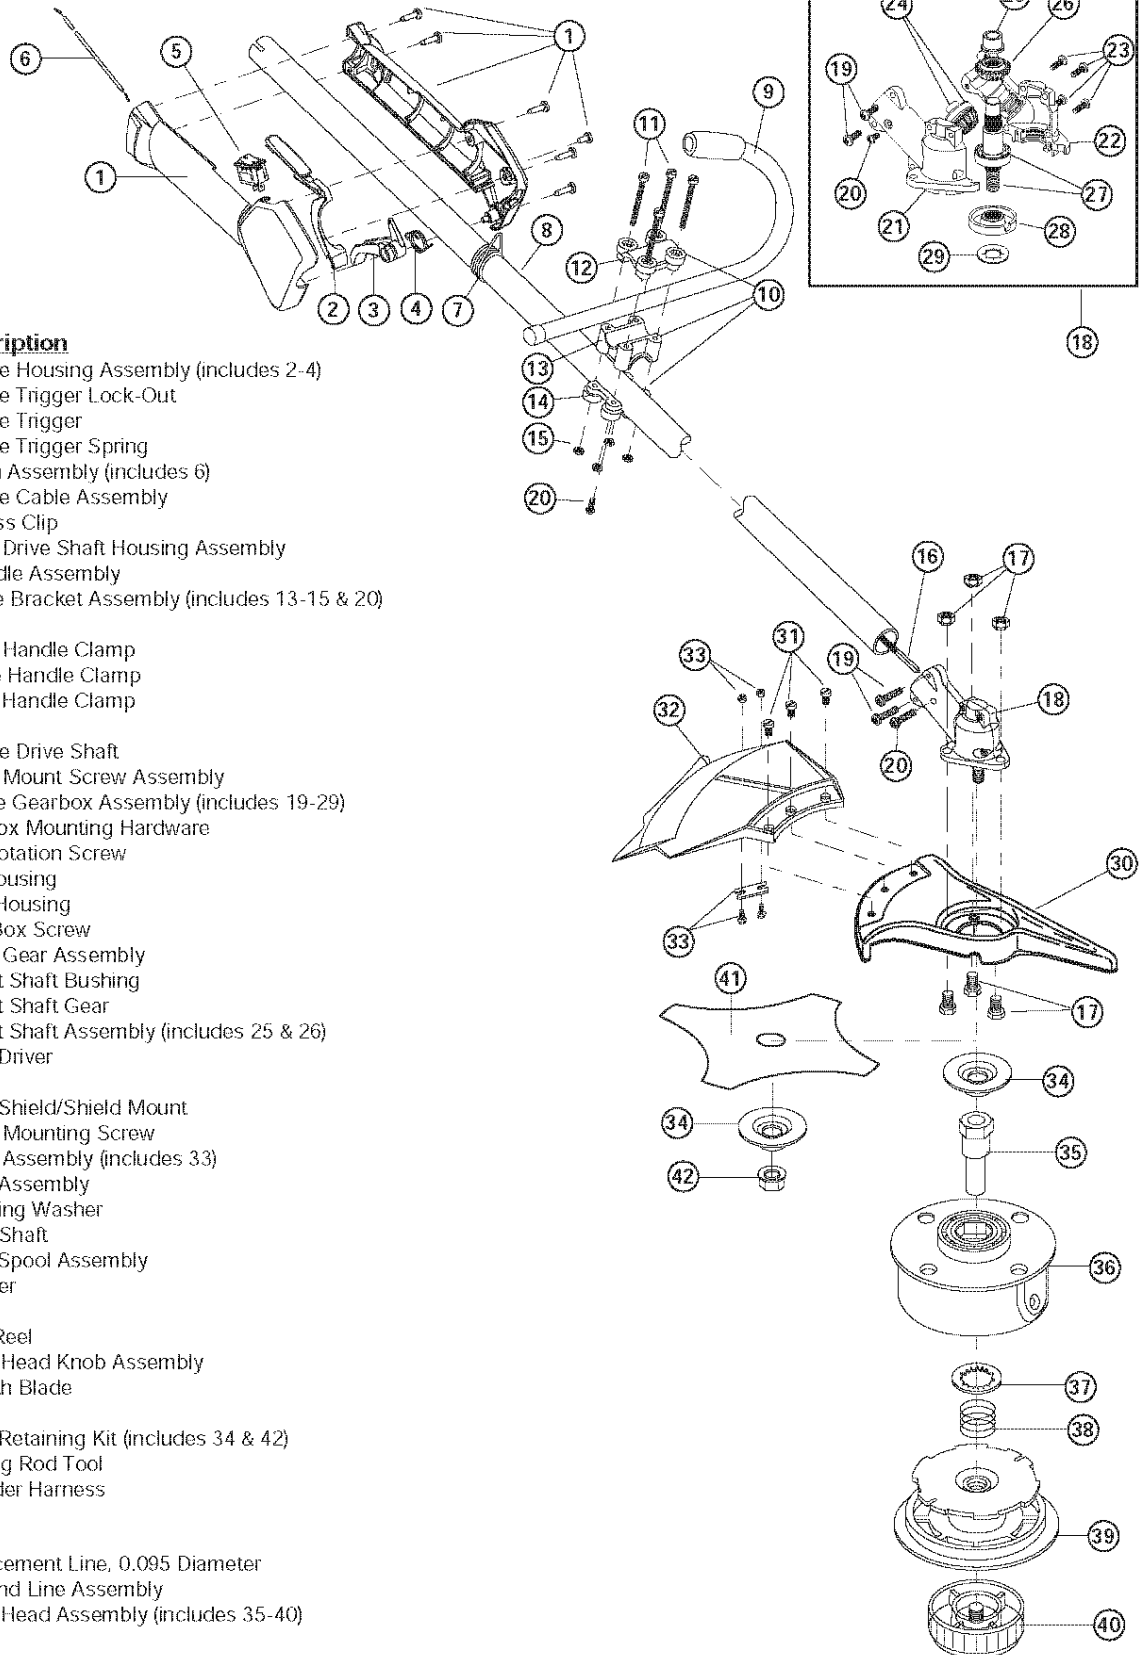

# PARTS LIST

# PARTS LIST

Item	Part No.	Description
1	791-182801	Throttle Housing Assembly (includes 2-4)
2	791-182802	Throttle Trigger Lock-Out
3	791-101502	Throttle Trigger
4	791-182690	Throttle Trigger Spring
5	791-182405	Switch Assembly (includes 6)
6	753-04278	Throttle Cable Assembly
7	791-610327	Harness Clip
8	791-147486	Upper Drive Shaft Housing Assembly
9	791-181099	J-Handle Assembly
10	791-683295	Handle Bracket Assembly (includes 13-15 & 20)
11	791-181811	Screw
12	791-181812	Upper Handle Clamp
13	791-181813	Middle Handle Clamp
14	791-181814	Lower Handle Clamp
15	791-181815	Nut
16	791-181817	Flexible Drive Shaft
17	791-182200	Shield Mount Screw Assembly
18	791-182193	2 piece Gearbox Assembly (includes 19-29)
19	791-182195	Gearbox Mounting Hardware
20	791-145569	Anti-Rotation Screw
21	791-182191	Left Housing
22	791-182192	Right Housing
23	791-182195	Gear Box Screw
24	791-182194	Pinion Gear Assembly
25	791-182199	Output Shaft Bushing
26	791-182198	Output Shaft Gear
27	791-182197	Output Shaft Assembly (includes 25 & 26)
28	791-182196	Blade Driver
29	753-04348	Palmnut
30	791-147492	Blade Shield/Shield Mount
31	791-683304	Shield Mounting Screw
32	791-683299	Shield Assembly (includes 33)
33	791-682061	Blade Assembly
34	791-147490	Retaining Washer
35	791-612483	Spool Shaft
36	791-683301	Outer Spool Assembly
37	791-612026	Retainer
38	791-610636	Spring
39	791-147495	Inner Reel
40	791-180814	Bump Head Knob Assembly
41	791-145873	4-Tooth Blade
42	791-181699	Nut
*	791-180014	Blade Retaining Kit (includes 34 & 42)
*	791-613226	Locking Rod Tool
*	791-682075	Shoulder Harness