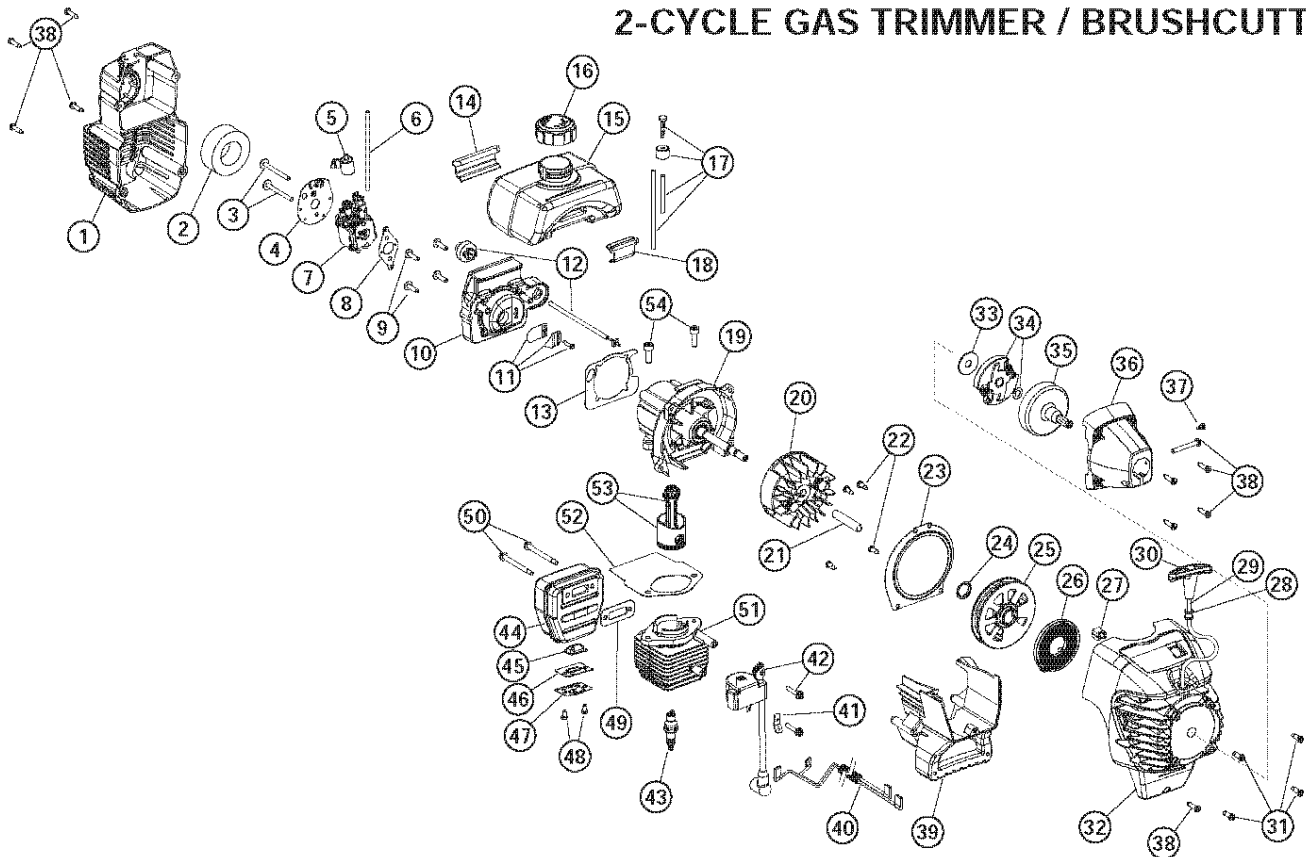

## ENGINE PARTS - MT780 2-CYCLE GAS TRIMMER / BRUSHCUTTER

Item	Part No.	Description	Item	Part No.	Description
1	753-04810	Air Cleaner Cover Assembly (includes 2 & 38)	33	791-182396	Clutch Washer
2	791-180350B	Air Cleaner Filter	34	791-182369	Clutch Rotor Assembly
3	791-180351	Carburetor Mounting Screw Assembly	35	791-153592	Clutch Drum Assembly
5	753-04419	Choke Plate	36	753-04889	Clutch Cover Assembly (includes 37 & 38)
5	753-04227	Choke Lever	37	791-182519	Anti-Rotation Screw
6	791-181086	Fuel Return Line	38	791-181345	Cover Screw
7	753-04331	Carburetor Assembly (includes 8 & 17)	39	753-04702	Shroud Extension & Stand (includes 38)
8	791-610675	Carburetor Gasket	40	791-182798	Wire Leads and Sleeve
9	791-181860	Carb Mount Screw	41	791-611063	Ground Tab
10	753-1196	Carb Mount Assembly (includes 9, 11 & 13)	42	753-04337	Module Assembly
11	791-684451	Reed Assembly	43	791-610311B	Spark Plug
12	791-683974B	Primer and Hose Assembly	44	753-04618	Muffler Assembly (includes 45-50)
13	753-1208	Carburetor Mount Gasket	45	753-04689	Spark Arrestor Screen
14	791-612134	Rear Mounting Pad	46	753-04690	Spark Arrestor Plate
15	753-04311	Fuel Tank Assembly (includes 6, 16 & 17)	47	753-04691	Spark Arrestor Hood
16	791-182612	Fuel Cap Assembly	48	753-04315	Spark Arrestor Screw
17	753-04233	Fuel Line Assembly	49	753-04619	Exhaust Gasket
18	791-145308	Front Mounting Pad	50	753-04620	Muffler Mounting Bolt Assembly
19	753-04470	Crank Case Service Assembly (includes 9)	51	753-04814	Cylinder Assembly (includes 53 & 54)
20	791-182736	Flywheel Assembly	52	753-04182	Cylinder Gasket
21	791-181065	Spacer	53	753-04367	Piston and Rod Assembly
22	753-1202	Pressure Plate Screw	54	753-04361	Cylinder Bolt
23	753-04705	Pressure Plate	*	753-1209	Piston Ring Set
24	753-04288	Pulley Retainer	*	753-04822	Short Block Assembly (includes 9, 19, 43, 51-54)
25	753-04823	Recoil Pulley Assembly	*	791-181599	Clutch Springs (Qty. 2)
26	753-04286	Recoil Spring			
27	753-04824	Rope Guide Retainer			
28	791-611061	Rope Guide			
29	791-613103	Rope			
30	791-181079	Pull Handle			
31	791-181862	Housing Screw			
32	753-04905	Starter Housing Assembly (includes 22-31 & 38)			
			*	Items Not Shown	