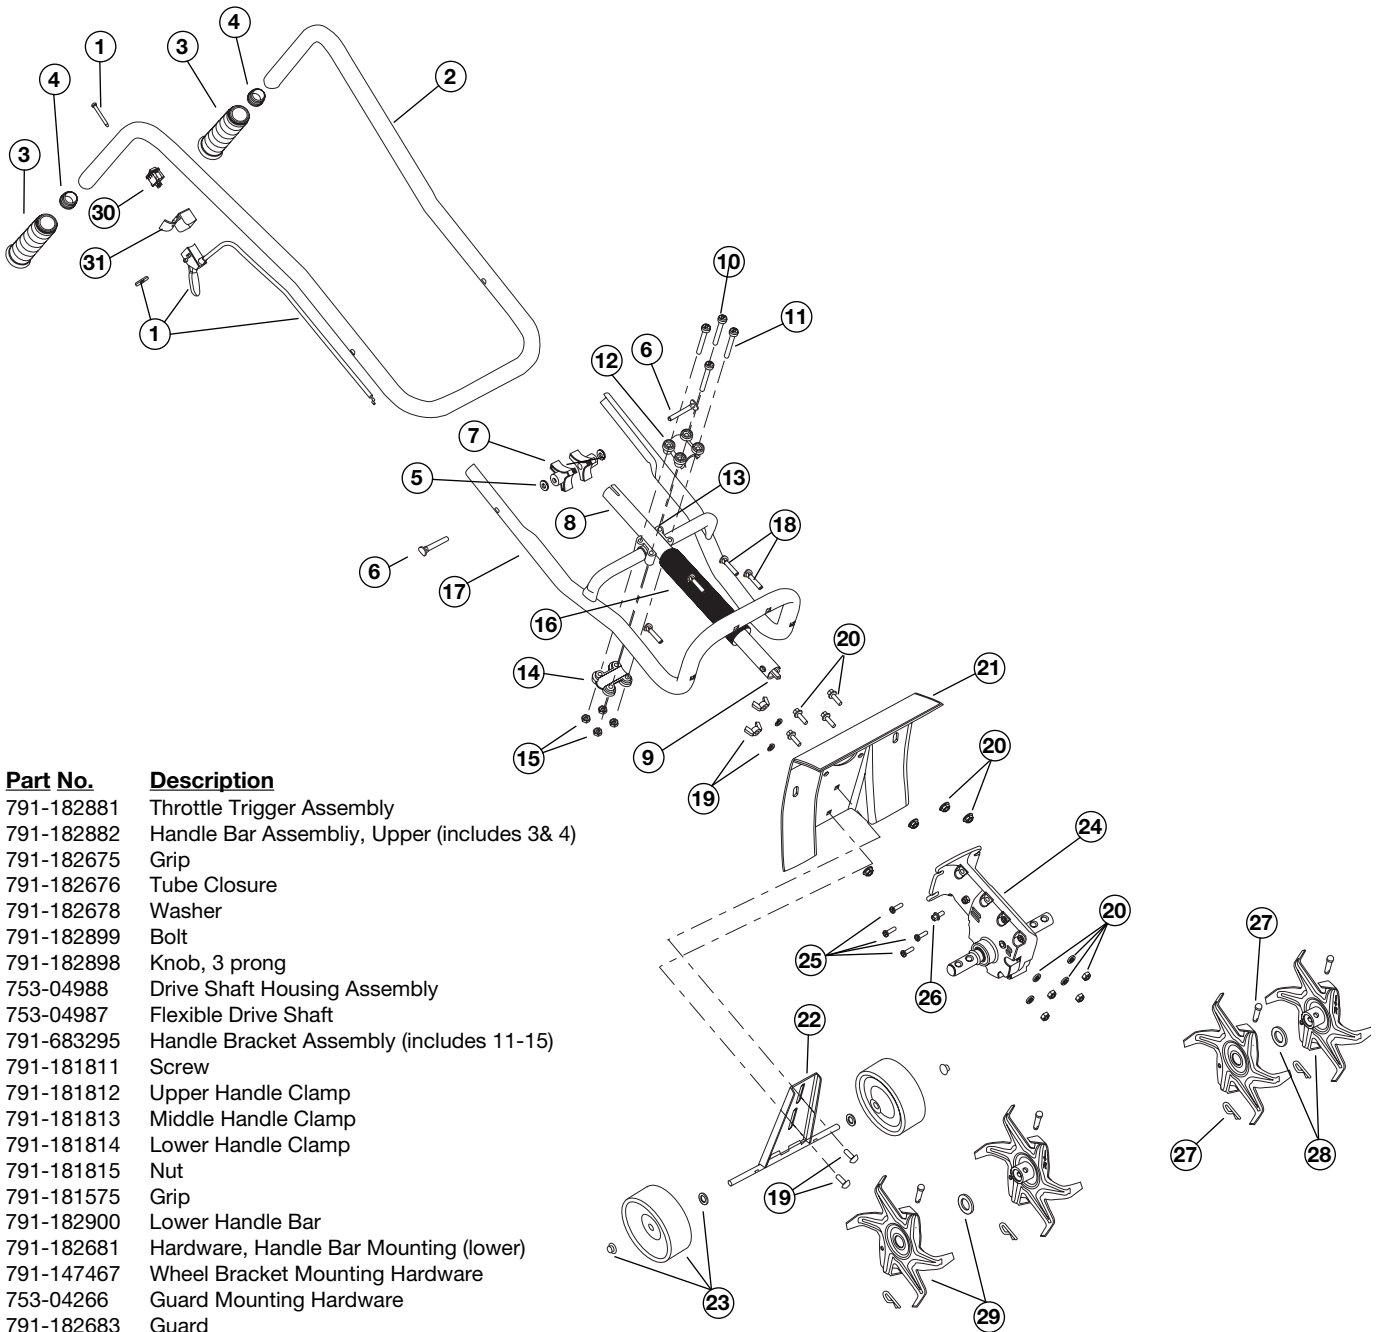

PARTS LIST

BOOM & CULTIVATOR PARTS - 121 CULT 2-CYCLE GAS CULTIVATOR

Item	Part No.	Description
1	791-182881	Throttle Trigger Assembly
2	791-182882	Handle Bar Assembly, Upper (includes 3 & 4)
3	791-182675	Grip
4	791-182676	Tube Closure
5	791-182678	Washer
6	791-182899	Bolt
7	791-182898	Knob, 3 prong
8	753-04988	Drive Shaft Housing Assembly
9	753-04987	Flexible Drive Shaft
10	791-683295	Handle Bracket Assembly (includes 11-15)
11	791-181811	Screw
12	791-181812	Upper Handle Clamp
13	791-181813	Middle Handle Clamp
14	791-181814	Lower Handle Clamp
15	791-181815	Nut
16	791-181575	Grip
17	791-182900	Lower Handle Bar
18	791-182681	Hardware, Handle Bar Mounting (lower)
19	791-147467	Wheel Bracket Mounting Hardware
20	753-04266	Guard Mounting Hardware
21	791-182683	Guard
22	791-180320	Wheel Bracket Assembly (Black & White Wheels)
22	753-05024	Wheel Bracket Assembly (Solid Black Wheels)
23	791-180944	Wheel Assembly (Black & White Wheels)
23	753-04437	Wheel Assembly (Solid Black Wheels)
24	753-04489	Gear Box Assembly
25	791-182195	Screw
26	791-180288	Sleeve Retainer Bolt
27	791-147473	Tine Fastener Assembly
28	791-182729	Tine Assembly (Left Outer or Right Inner)
29	791-182730	Tine Assembly (Left Inner or Right Outer)
30	791-182405	Switch
31	791-182672	Switch Bracket

* not shown