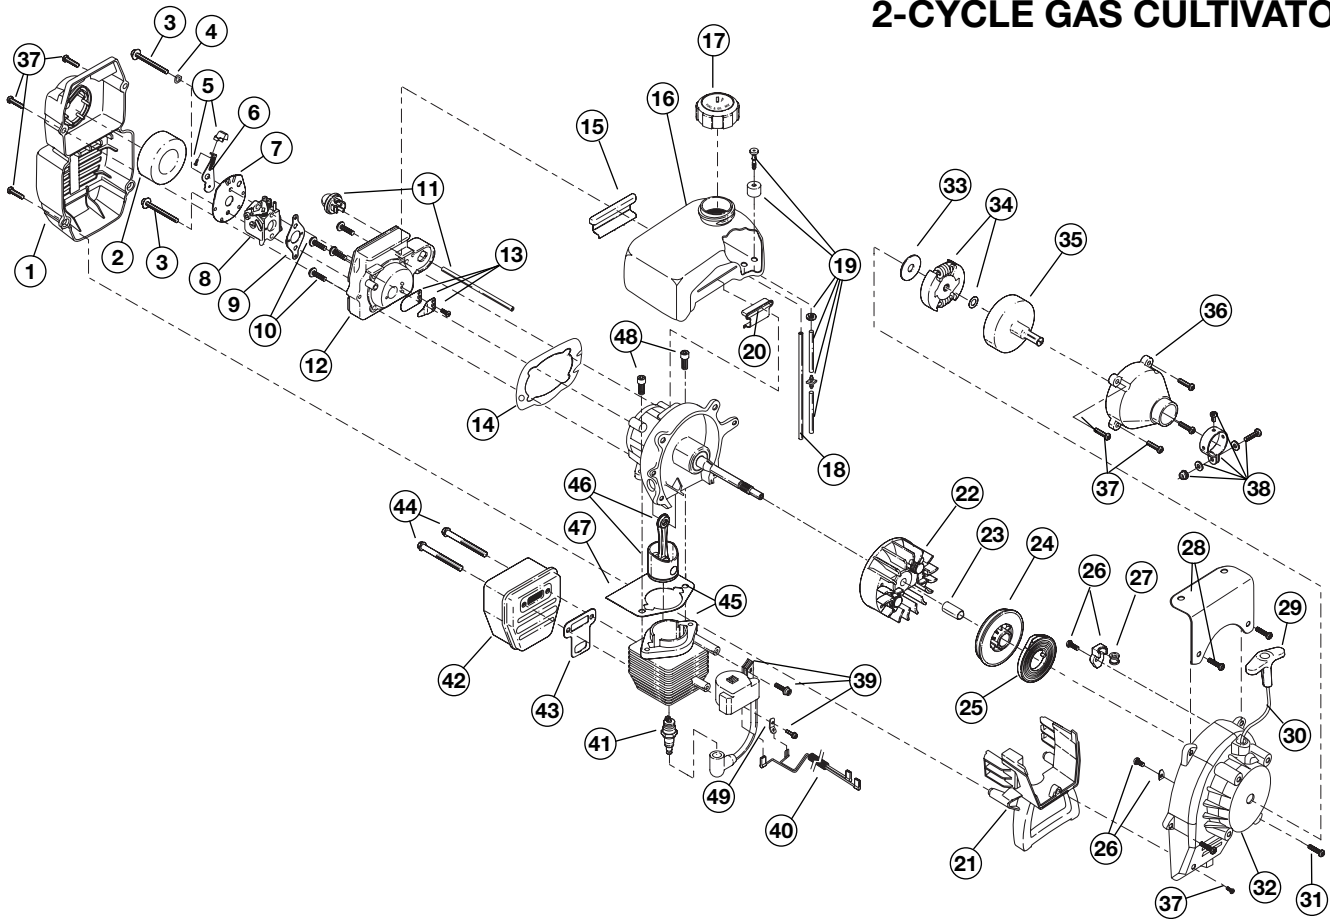

## ENGINE PARTS - 121 CULT 2-CYCLE GAS CULTIVATOR

Item	Part No.	Description
1	753-04511	Air Cleaner Assembly (includes 2 & 37)
2	791-180350B	Air Cleaner Filter
3	791-180351	Carburetor Mounting Screw Assembly
4	791-180226	Wavey Washer
5	791-182202	Choke Knob & Screw
6	753-04418	Choke Lever Assembly (includes 5)
7	753-04419	Choke Lever & Plate (includes 6)
8	753-04333	Carburetor Assembly (includes 9 & 19)
9	791-610675	Carburetor Gasket
10	791-181860	Carb Mount Screw
11	791-683974B	Primer and Hose Assembly
12	753-1196	Carb Mount Assembly (includes 10, 13 & 14)
13	791-684451	Reed Assembly
14	753-1208	Carburetor Mount Gasket
15	791-612134	Rear Mounting Pad
16	753-04306	Fuel Tank Assembly (includes 17-19)
17	791-182529	Fuel Cap Assembly
18	791-181086	Fuel Return Line
19	791-682039	Fuel Line Assembly
20	791-145308	Front Mounting Pad
21	753-04611	Shroud Extension and Stand (includes 37)
22	791-182736	Flywheel Assembly
23	791-181065	Spacer
24	753-1199	Recoil Pulley
25	791-613102	Recoil Spring
26	791-180930	Pulley Retainer Assembly
27	791-611061	Rope Guide
28	791-180317	Fuel Tank Guard Assembly
29	791-181079	Pull Handle
30	791-613103	Rope
31	791-181912	Housing Screw