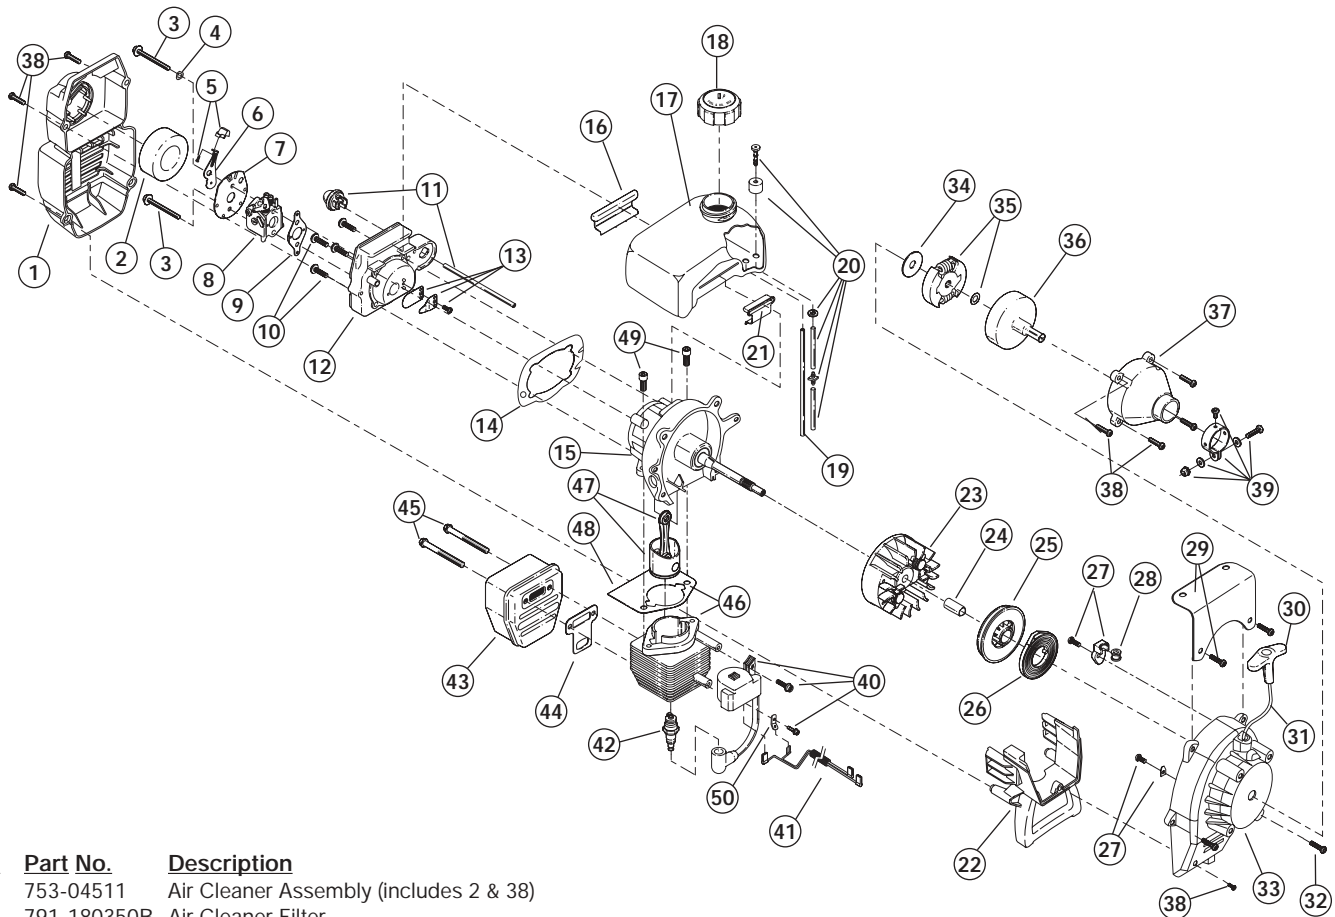

## ENGINE PARTS - BL410 2-CYCLE GAS CULTIVATOR

Item	Part No.	Description
1	753-04511	Air Cleaner Assembly (includes 2 & 38)
2	791-180350B	Air Cleaner Filter
3	791-180351	Carburetor Mounting Screw Assembly
4	791-180226	Wavey Washer
5	791-182202	Choke Knob & Screw
6	753-04418	Choke Lever Assembly (includes 5)
7	753-04419	Choke Lever & Plate (includes 6)
8	753-04333	Carburetor Assembly (includes 9 & 20)
9	791-610675	Carburetor Gasket
10	791-181860	Carb Mount Screw
11	791-683974B	Primer and Hose Assembly
12	753-1196	Carb Mount Assembly (includes 10, 13 & 14)
13	791-684451	Reed Assembly
14	753-1208	Carburetor Mount Gasket
15	753-04922	Crank Case Service Assembly (includes 10)
16	791-612134	Rear Mounting Pad
17	753-04306	Fuel Tank Assembly (includes 18-20)
18	791-182612	Fuel Cap Assembly
19	791-181086	Fuel Return Line
20	791-682039	Fuel Line Assembly
21	791-145308	Front Mounting Pad
22	753-04611	Shroud Extension and Stand (includes 38)
23	791-182736	Flywheel Assembly
24	791-181065	Spacer
25	753-1199	Recoil Pulley
26	791-613102	Recoil Spring
27	791-180930	Pulley Retainer Assembly
28	791-611061	Rope Guide
29	791-180317	Fuel Tank Guard Assembly
30	791-181079	Pull Handle
31	791-613103	Rope
32	791-181912	Housing Screw