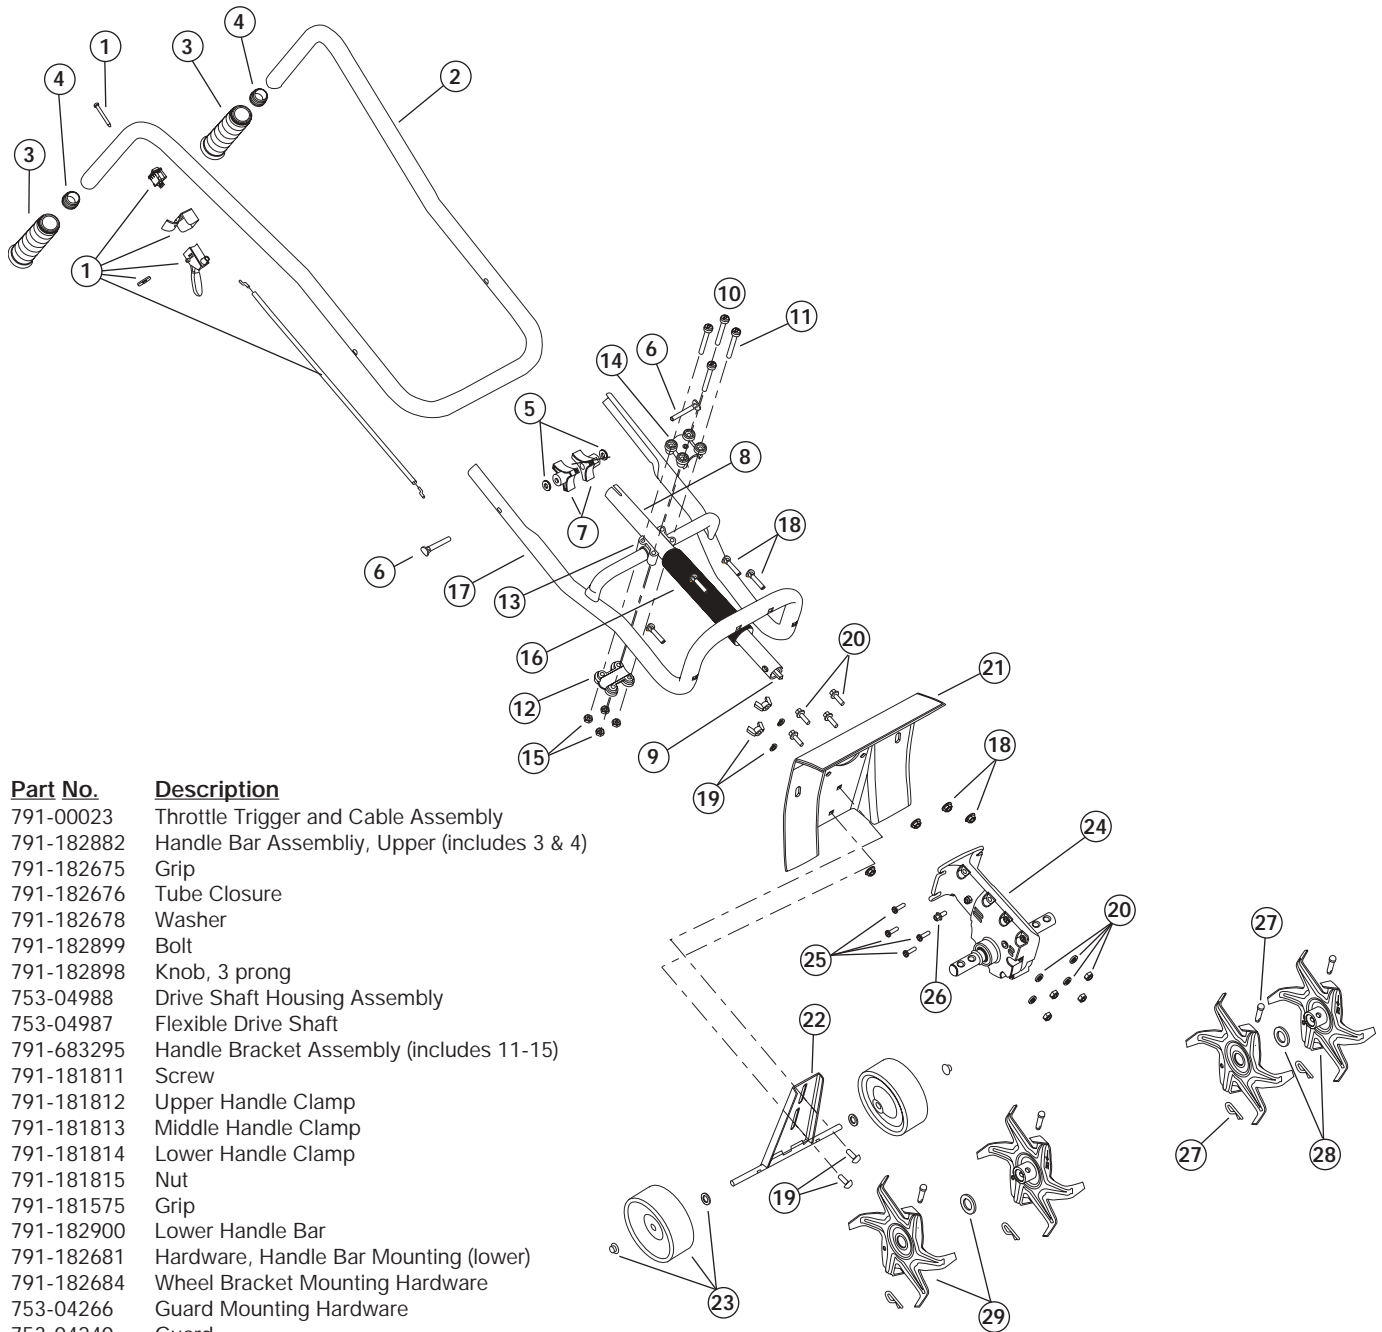

PARTS LIST

BOOM & CULTIVATOR PARTS - BL410 2-CYCLE GAS CULTIVATOR

Item	Part No.	Description
1	791-00023	Throttle Trigger and Cable Assembly
2	791-182882	Handle Bar Assembly, Upper (includes 3 & 4)
3	791-182675	Grip
4	791-182676	Tube Closure
5	791-182678	Washer
6	791-182899	Bolt
7	791-182898	Knob, 3 prong
8	753-04988	Drive Shaft Housing Assembly
9	753-04987	Flexible Drive Shaft
10	791-683295	Handle Bracket Assembly (includes 11-15)
11	791-181811	Screw
12	791-181812	Upper Handle Clamp
13	791-181813	Middle Handle Clamp
14	791-181814	Lower Handle Clamp
15	791-181815	Nut
16	791-181575	Grip
17	791-182900	Lower Handle Bar
18	791-182681	Hardware, Handle Bar Mounting (lower)
19	791-182684	Wheel Bracket Mounting Hardware
20	753-04266	Guard Mounting Hardware
21	753-04240	Guard
22	791-180320	Wheel Bracket Assembly (White Wheels)
22	753-05024	Wheel Bracket Assembly (All Black Wheels)
23	791-180944	Wheel Assembly (White Wheels)
23	753-04437	Wheel Assembly (All Black Wheels)
24	791-147474	Gear Box Assembly
25	791-182195	Screw
26	791-180288	Sleeve Retainer Bolt
27	791-147473	Tine Fastener Assembly
28	791-182729	Tine Assembly (Left Outer or Right Inner)
29	791-182730	Tine Assembly (Left Inner or Right Outer)

* not shown