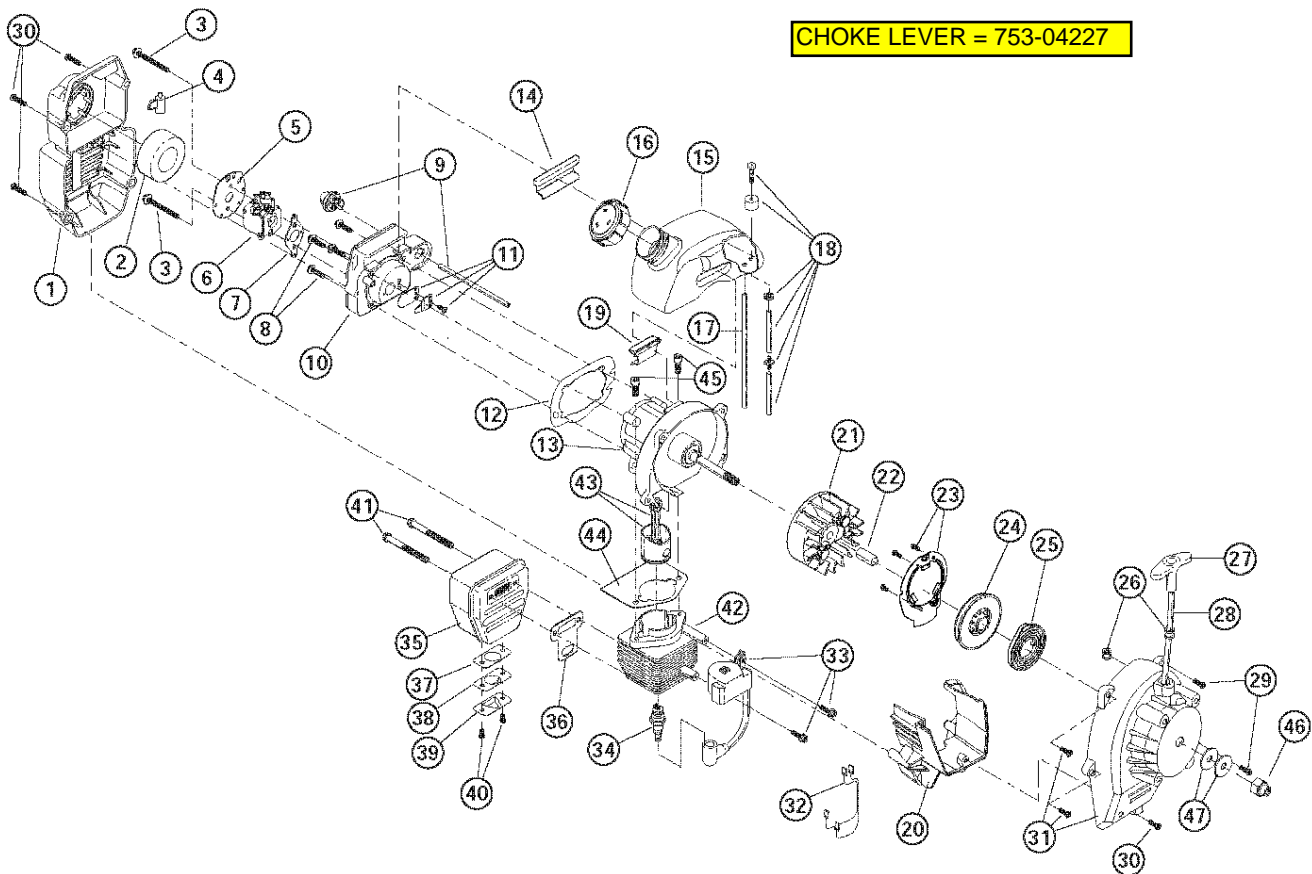

PARTS LIST

HOUSING PARTS - MODEL TB320BV 2-CYCLE GAS MULCHING BLOWER VACUUM

CHOKE LEVER = 753-04227

Item	Part No.	Description	Item	Part No.	Description
1	753-04810	Muffler Cover Assembly (includes 2 & 30)	27	791-181079	Pull Handle
2	791-180350B	Air Cleaner Filter	28	791-613103	Rope
3	791-180351	Carburetor Mounting Screw	29	791-181862	Housing Screw
4	753-04227	Choke Knob	30	791-181345	Cover Screw
5	753-1194	Choke Plate	31	753-04749	Starter Housing Assembly (includes 23-30)
6	753-04331	Carburetor Assembly (includes 7 & 8)	32	791-182402	Wire Lead
7	791-610675	Carburetor Gasket	33	753-04336	Module Assembly
8	791-181860	Carb Mount Screw	34	791-610311B	Spark Plug
9	791-683974B	Primer & Hose Assembly	35	753-04618	Muffler Assembly (includes 36-41)
10	753-1196	Carb Mount Assembly (includes 8, 11 & 12)	36	753-04619	Exhaust Gasket
11	791-684451	Reed Assembly	37	753-04689	Spark Arrestor Screen
12	753-1208	Carburetor Mount Gasket	38	753-04690	Plate
13	753-04747	Crankcase Service Assembly (includes 8)	39	753-04691	Hood
14	791-612134	Rear Mounting Pad	40	753-04315	Screw
15	753-04310	Fuel Tank Assembly (includes 16-18)	41	753-04620	Muffler Mounting Bolts
16	753-04084	Fuel Cap	42	753-04323	Cylinder Assembly (includes 44 & 45)
17	791-181086	Fuel Return Line	43	753-04367	Piston and Rod Assembly
18	753-04886	Fuel Line Assembly	44	753-04182	Cylinder Gasket
19	791-145308	Front Mounting Pad	45	791-182723	Cylinder Bolt
20	753-04409	Shroud Extension (includes 30)	46	791-181524	Crankshaft Extension
21	791-182736	Flywheel Assembly	47	791-182396	Washer
22	753-04748	Spacer	*	753-1209	Piston Ring
23	753-04705	Pulley Retainer	*	753-04750	Short Block Assembly (includes 8, 13, 34, 42-45)
24	753-04459	Recoil Pulley Assembly (includes 25 & 28)			
25	753-04286	Recoil Spring			
26	791-611061	Rope Guide			