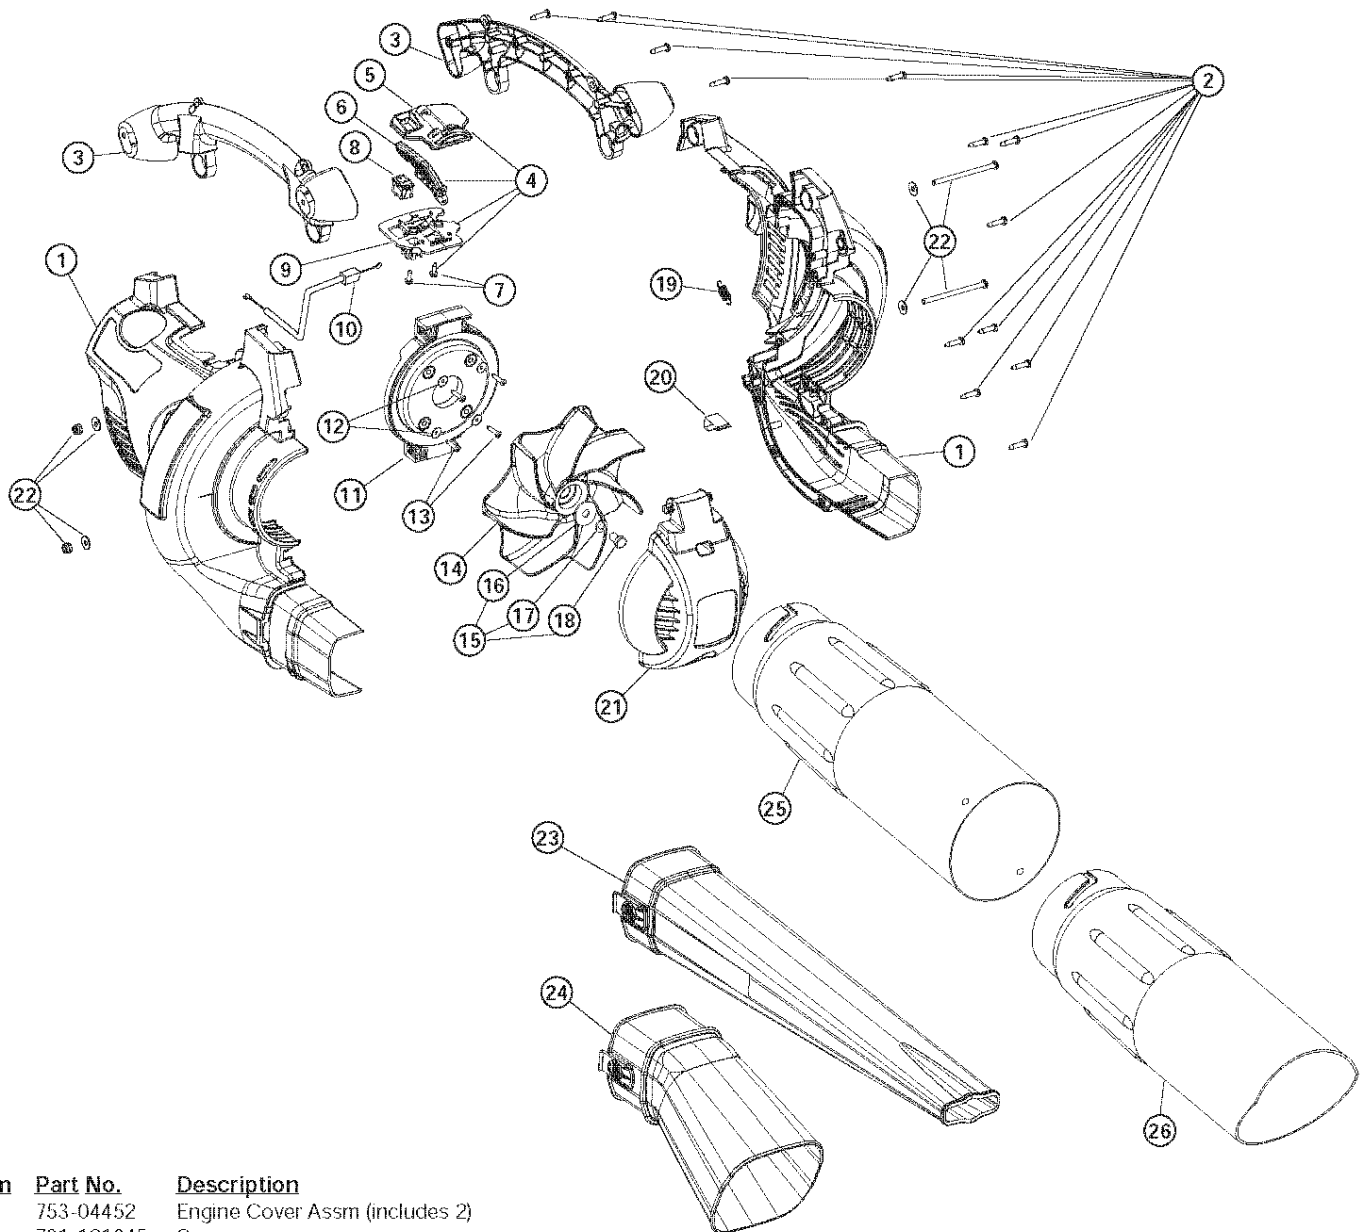

PARTS LIST

HOUSING PARTS - MODEL TB320BV 2-CYCLE GAS MULCHING BLOWER VACUUM

Item	Part No.	Description
1	753-04452	Engine Cover Assm (includes 2)
2	791-181345	Screw
3	753-04451	Handle Assm (includes 2)
4	753-04756	Throttle control Assm (includes 5-9)
5	791-182420	Upper Throttle Control Plate
6	791-00048	Throttle Control Lever
7	791-182423	Screw
8	791-182405	Rocker Switch Assm
9	791-182422	Lower Throttle Control Plate
10	791-00049	Throttle Cable
11	753-048109	Engine Mount Plate (includes 12 & 13)
12	791-182409	Washer
13	753-04755	Screw
14	753-04596	Impeller Blade
15	753-04482	Impeller Hardware (includes 16-18)
16	753-04833	Washer
17	753-04834	Lock Washer
18	791-182414	Bolt

Item	Part No.	Description
19	753-04456	Vacuum Door Spring
20	753-04455	Vacuum Door Lock
21	753-04454	Vacuum Door
22	791-182424	Mounting Plate Hardware
23	791-182647	Blower Tube
24	753-04457	Vacuum Bag Adaptor
25	791-180466	Upper Vacuum Tube
26	791-180467	Lower Vacuum Tube
*	791-612930	Cable Tie
*	753-04458	Vacuum Bag Assm (includes Bag & Cable Tie)
*	791-682075B	Shoulder Strap

* Items Not Shown