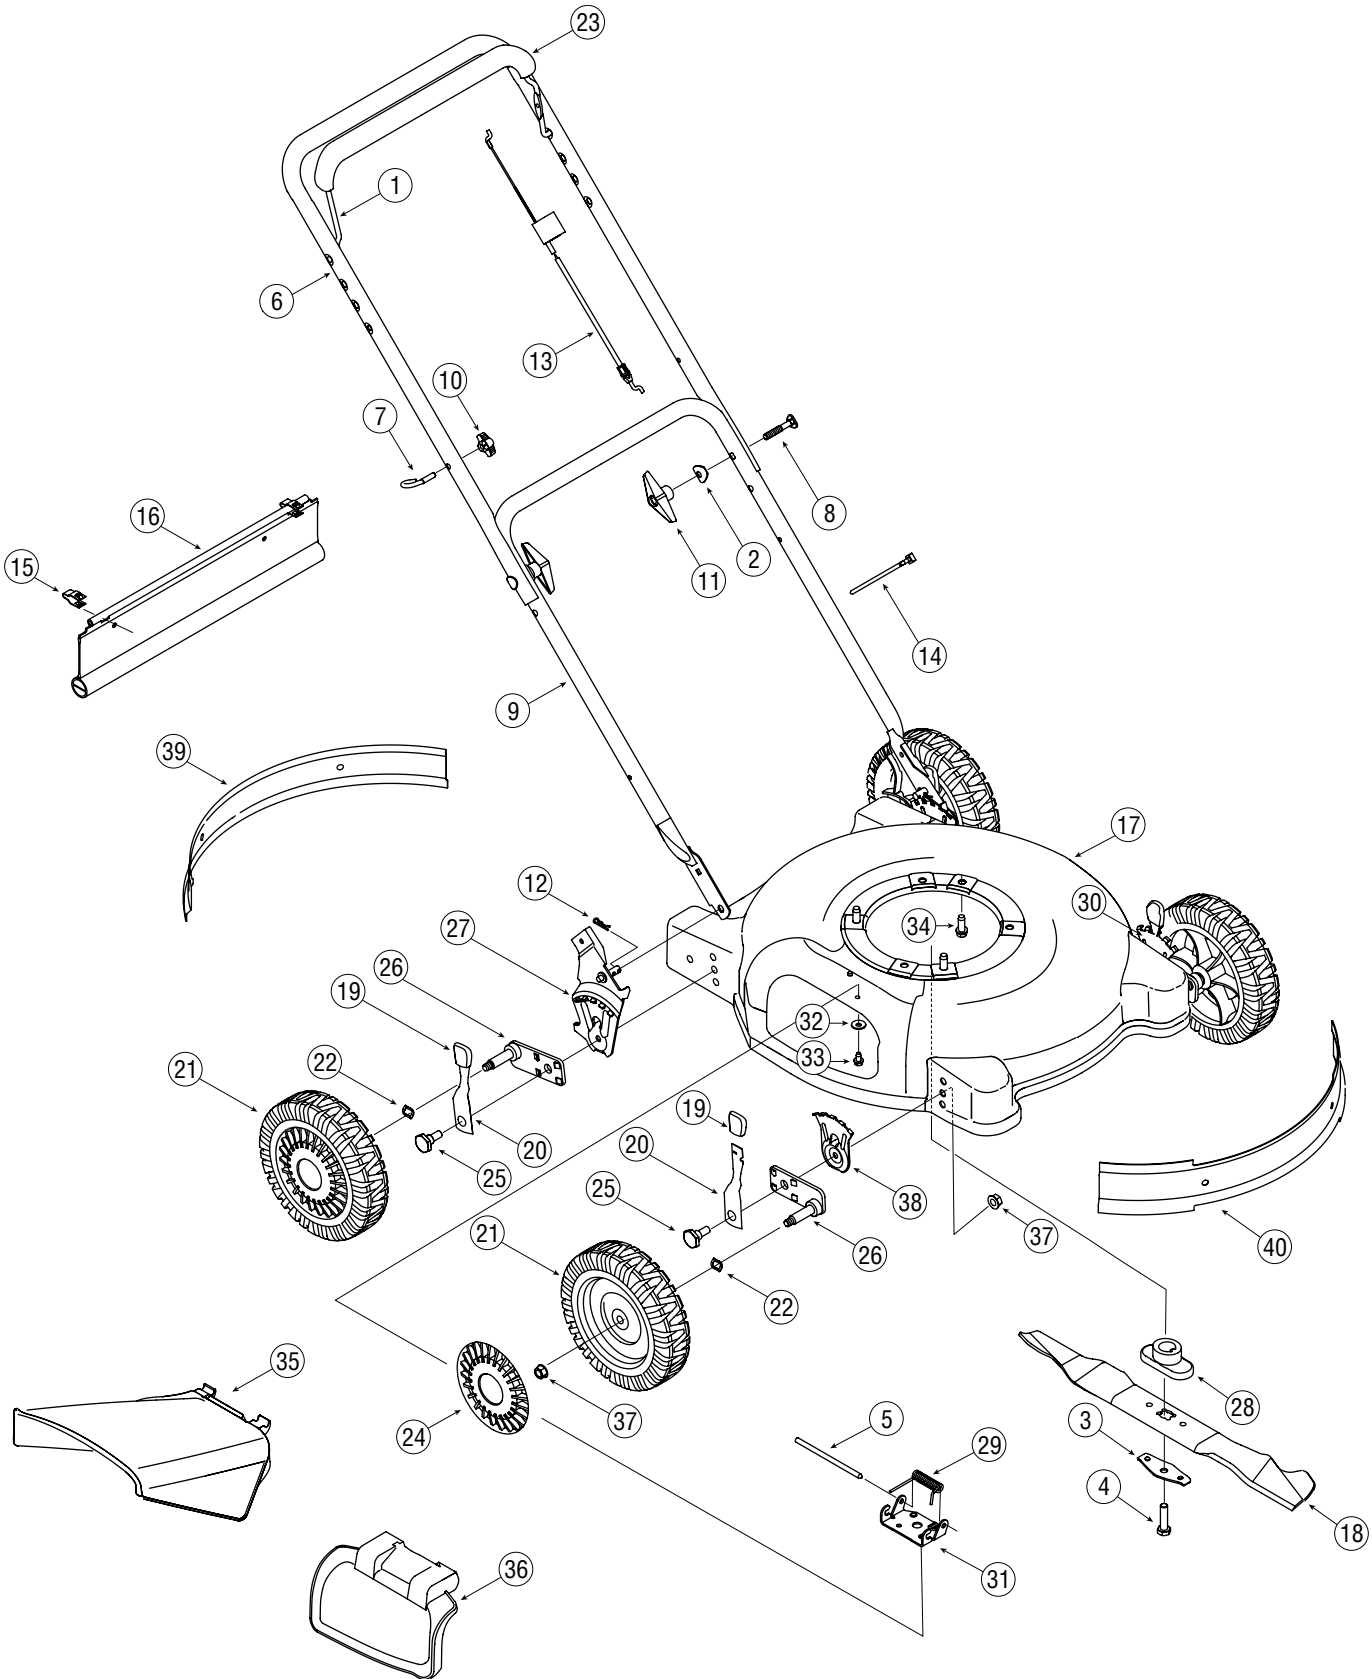

SECTION 10: PARTS LIST FOR MODEL 105

Model 105

Ref. No.	Part No.	Description	Ref. No.	Part No.	Description
1.	747-1161A	Control Handle	24.	731-0981A	Hubcap: Radial Spoke Gray
2.	736-0451	Saddle Washer	25.	738-0507B	Shoulder Bolt
3.	736-0524B	Blade Bell Support	26.	687-02077	Pivot Arm Assembly - RH Front
4.	710-1044	Hex Bolt			Pivot Arm Assembly - LH Rear
5.	747-0710	Hinge Pin		687-02076	Pivot Arm Assembly - LH Front
6.	749-1092A	Upper Handle			Pivot Arm Assembly - RH Rear
7.	710-1205	Rope Guide	27.	682-3024	Handle Bracket Assembly RH
8.	710-1174	Carriage Bolt		682-3025	Handle Bracket Assembly LH*
9.	749-0928A	Lower Handle	28.	748-0376C	Blade Adapter
10.	720-0279	Wing Nut		753-0588	Blade Adapter Kit (for service)
11.	720-0284	Hand Knob	29.	732-0731	Torsion Spring
12.	714-0104	Hairpin Clip	30.	687-02075	Height Adjust. Assembly LH
13.	746-0946	Control Cable 48.25"		687-02074	Height Adjust. Assembly RH*
14.	726-0240	Cable Tie	31.	782-7006	Mounting Bracket
15.	17098	Hinge Clip	32.	736-0270	Bell Washer
16.	731-04019	Trail Shield	33.	710-0599	Hex Washer Hd. TT Screw
17.	682-0139	20" Cutting Deck Assembly	34.	710-0654A	TT Sems Screw
18.	742-0740	20" Mulching Blade	35.	731-1409B	Chute Deflector
19.	720-0426	Height Adjustment Knob	36.	682-7002	Mulching Plug Assembly
20.	732-0404	Spring Lever	37.	712-0431	Hex Lock Nut
21.	734-2004A	Wheel Assembly	38.	15261C	Height Adjustment Plate
22.	736-0504	Wave Washer	39.	782-5012	Rear Baffle 10.62 X 2.66
23.	731-04859	Snap-On Bail Cover	40.	17033A	Front Baffle 10.62 RAD X 3.03

NOTE: For **painted parts**, please refer to the list of color codes below. Please add the applicable color code, wherever needed, to the part number to order a replacement part. For instance, if a part numbered 700-xxxx is painted Yard-Man Green, the part number to order would be 700-xxxx-0665.