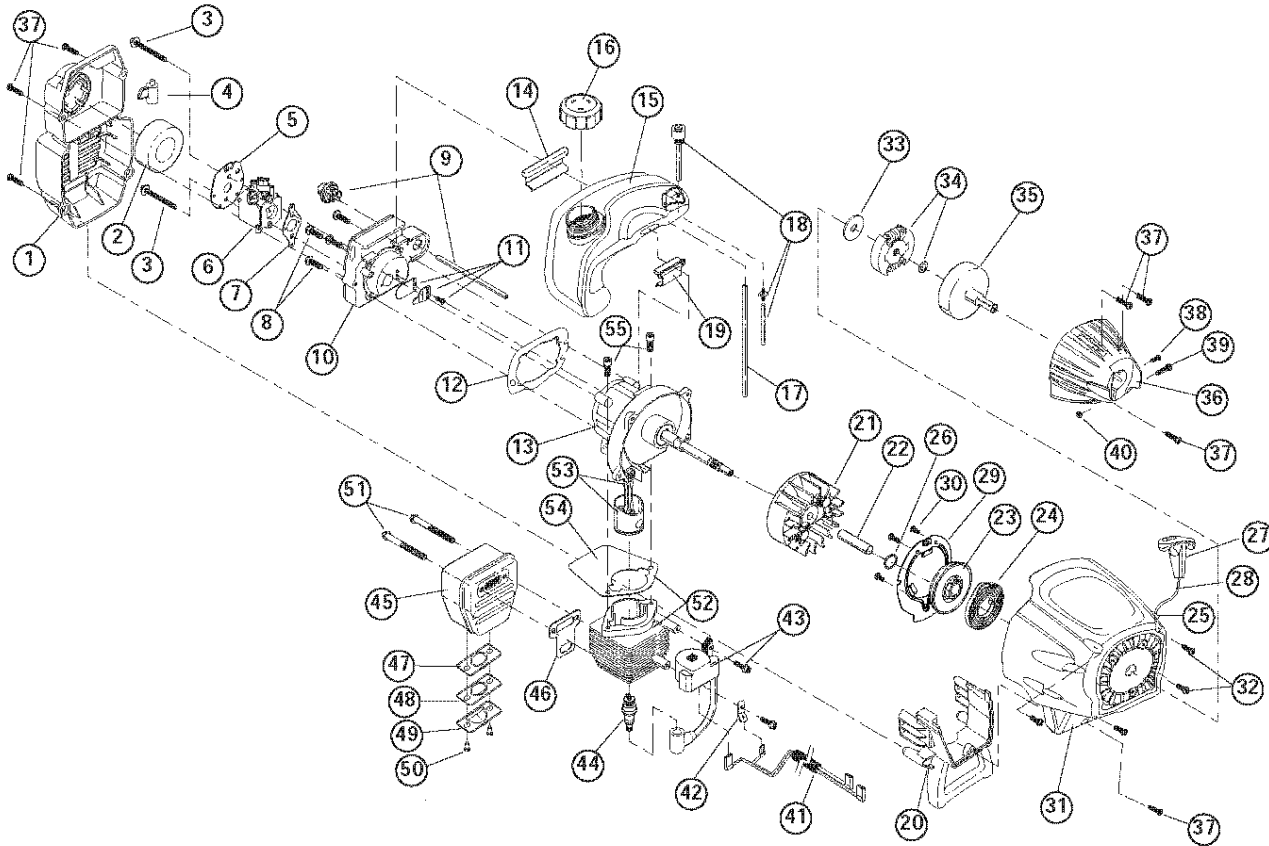

PARTS LIST

ENGINE PARTS - TB20CS 2-CYCLE GAS TRIMMER - ENGINE

Item	Part No.	Description	Item	Part No.	Description
1	753-04810	Air Cleaner Cover Assembly (includes 2 & 37)	31	753-04402	Starter Housing Assembly (includes 23-30, 32 & 37)
2	791-180350B	Air Cleaner Filter	32	791-181862	Housing Screw
3	791-180351	Carburetor Mounting Screw Assembly	33	791-182368	Clutch Washer
4	753-04227	Choke Extension	34	791-182369	Clutch Rotor Assembly
5	753-1194	Choke Plate	35	791-153592	Clutch Drum Assembly
6	753-04318	Carburetor Assembly (includes 7 & 18)	36	753-1204	Clutch Cover Assembly (includes 37-40)
7	791-610675	Carburetor Gasket	37	791-181345	Cover Screw
8	791-181860	Carb Mount Screw	38	791-182519	Anti-Rotation Screw
9	791-683947B	Primer & Hose Assembly	39	753-04003	Clamping Screw
10	753-1196	Carb Mount Assembly (includes 8, 11 & 12)	40	791-180217	Clamping Nut
11	791-684451	Reed Assembly	41	791-182798	Wire Leads and Sleeve
12	753-1208	Carburetor Mount Gasket	42	791-611063	Ground Tab
13	753-04401	Crankcase Service Assembly (includes 8)	43	753-04336	Module Assembly (includes 42)
14	791-612134	Rear Mounting Pad	44	791-610311B	Spark Plug
15	753-04307	Fuel Tank Assembly (includes 16-18)	45	753-04618	Muffler Assembly (includes 46-51)
16	753-04084	Fuel Cap Assembly	46	753-04619	Exhaust Gasket
17	791-181068	Fuel Return Line	47	753-04689	Spark Arrestor Screen
18	753-04233	Fuel Line Assembly	48	753-04690	Exhaust Hood Diverter
19	791-145308	Front Mounting Pad	49	753-04691	Exhaust Hood
20	753-04702	Shroud Extension & Stand	50	753-04315	Screws
21	791-182736	Flywheel Assembly	51	753-04620	Muffler Mounting Bolts
22	791-181525	Spacer	52	753-04323	Cylinder Assembly (includes 54 & 55)
23	753-04459	Recoil Pulley Assembly (includes 24, 26 & 28)	53	753-04367	Piston and Rod Assembly
24	753-04286	Recoil Spring	54	753-04182	Cylinder Gasket
25	753-1200	Rope Guide	55	791-182723	Cylinder Bolt
26	791-181247	Pulley Retainer	*	753-1209	Piston Ring Set
27	791-181079	Pull Handle	*	753-04812	Short Block Assembly (includes 8, 13, & 52-55)
28	791-613103	Rope	*	791-181599	Clutch Springs (Qty. 2)
29	753-04417	Pressure Plate Assembly			
30	753-1202	Plate Screw			

* Items Not Shown