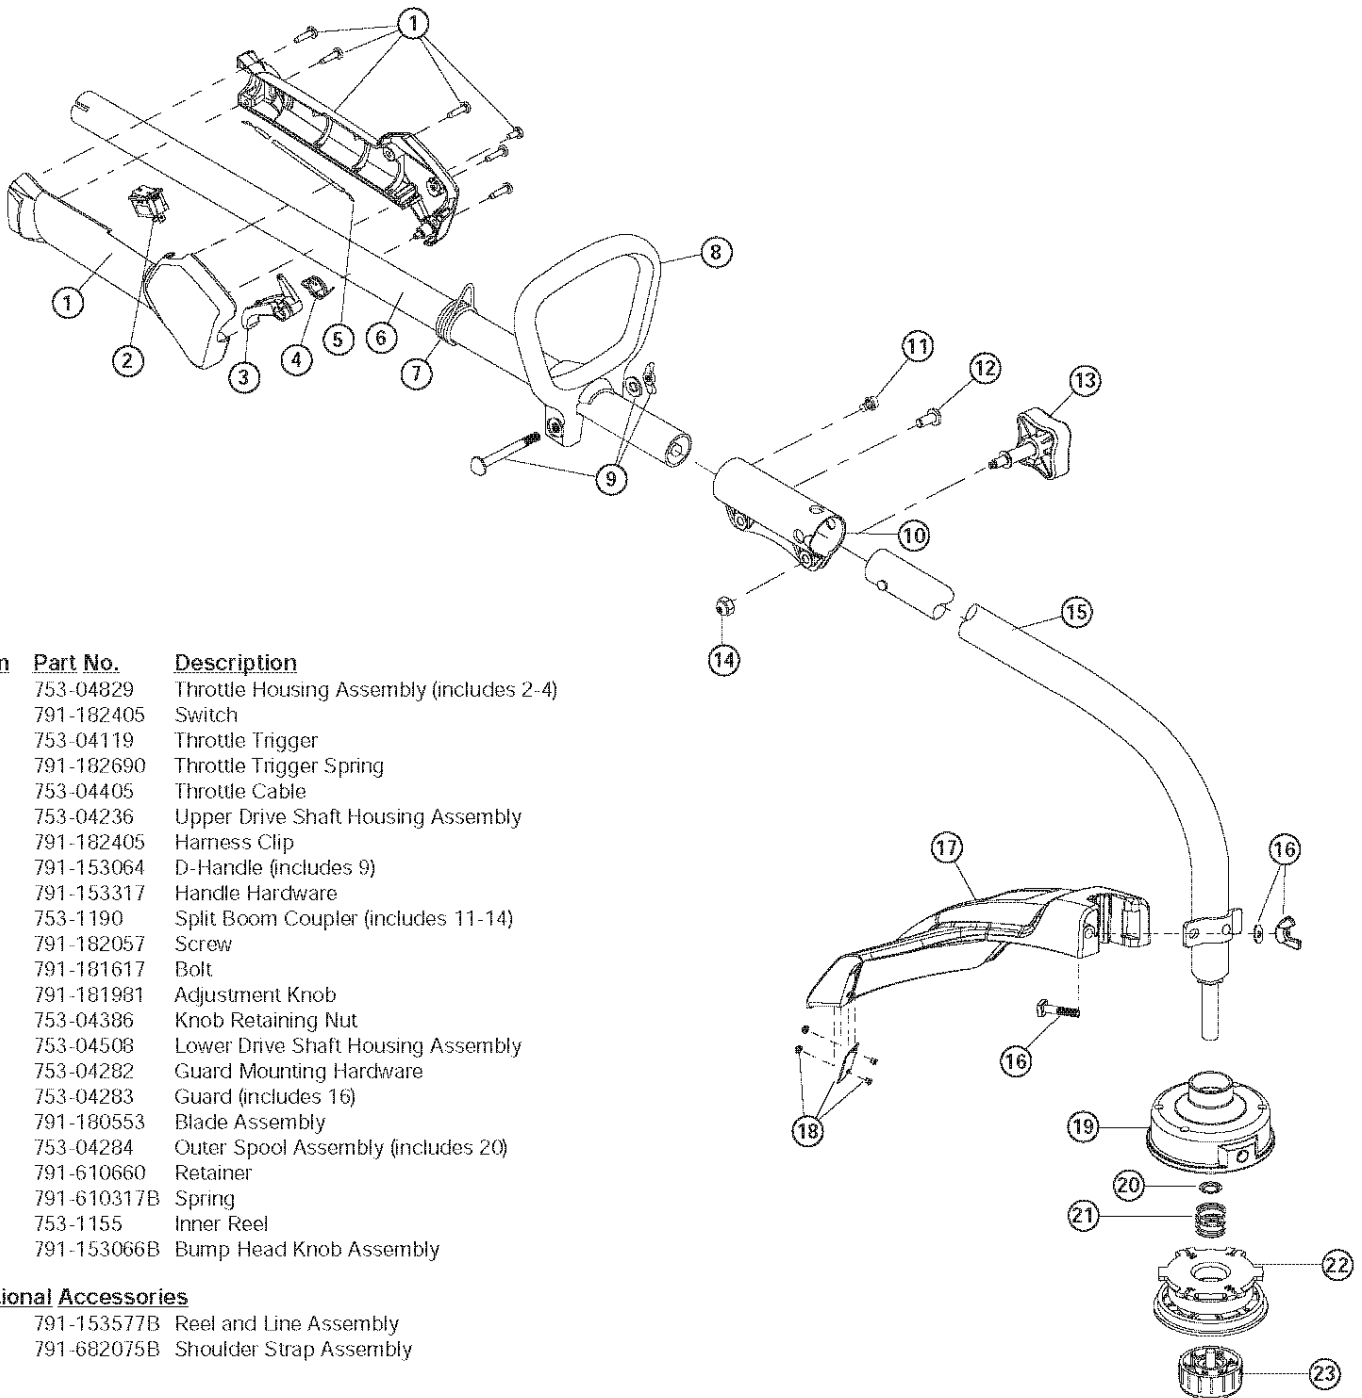

* Items Not Shown

PARTS LIST

BOOM AND TRIMMER PARTS - TB20CS 2 CYCLE TRIMMER

Item	Part No.	Description
1	753-04829	Throttle Housing Assembly (includes 2-4)
2	791-182405	Switch
3	753-04119	Throttle Trigger
4	791-182690	Throttle Trigger Spring
5	753-04405	Throttle Cable
6	753-04236	Upper Drive Shaft Housing Assembly
7	791-182405	Harness Clip
8	791-153064	D-Handle (includes 9)
9	791-153317	Handle Hardware
10	753-1190	Split Boom Coupler (includes 11-14)
11	791-182057	Screw
12	791-181617	Bolt
13	791-181981	Adjustment Knob
14	753-04386	Knob Retaining Nut
15	753-04508	Lower Drive Shaft Housing Assembly
16	753-04282	Guard Mounting Hardware
17	753-04283	Guard (includes 16)
18	791-180553	Blade Assembly
19	753-04284	Outer Spool Assembly (includes 20)
20	791-610660	Retainer
21	791-610317B	Spring
22	753-1155	Inner Reel
23	791-153066B	Bump Head Knob Assembly