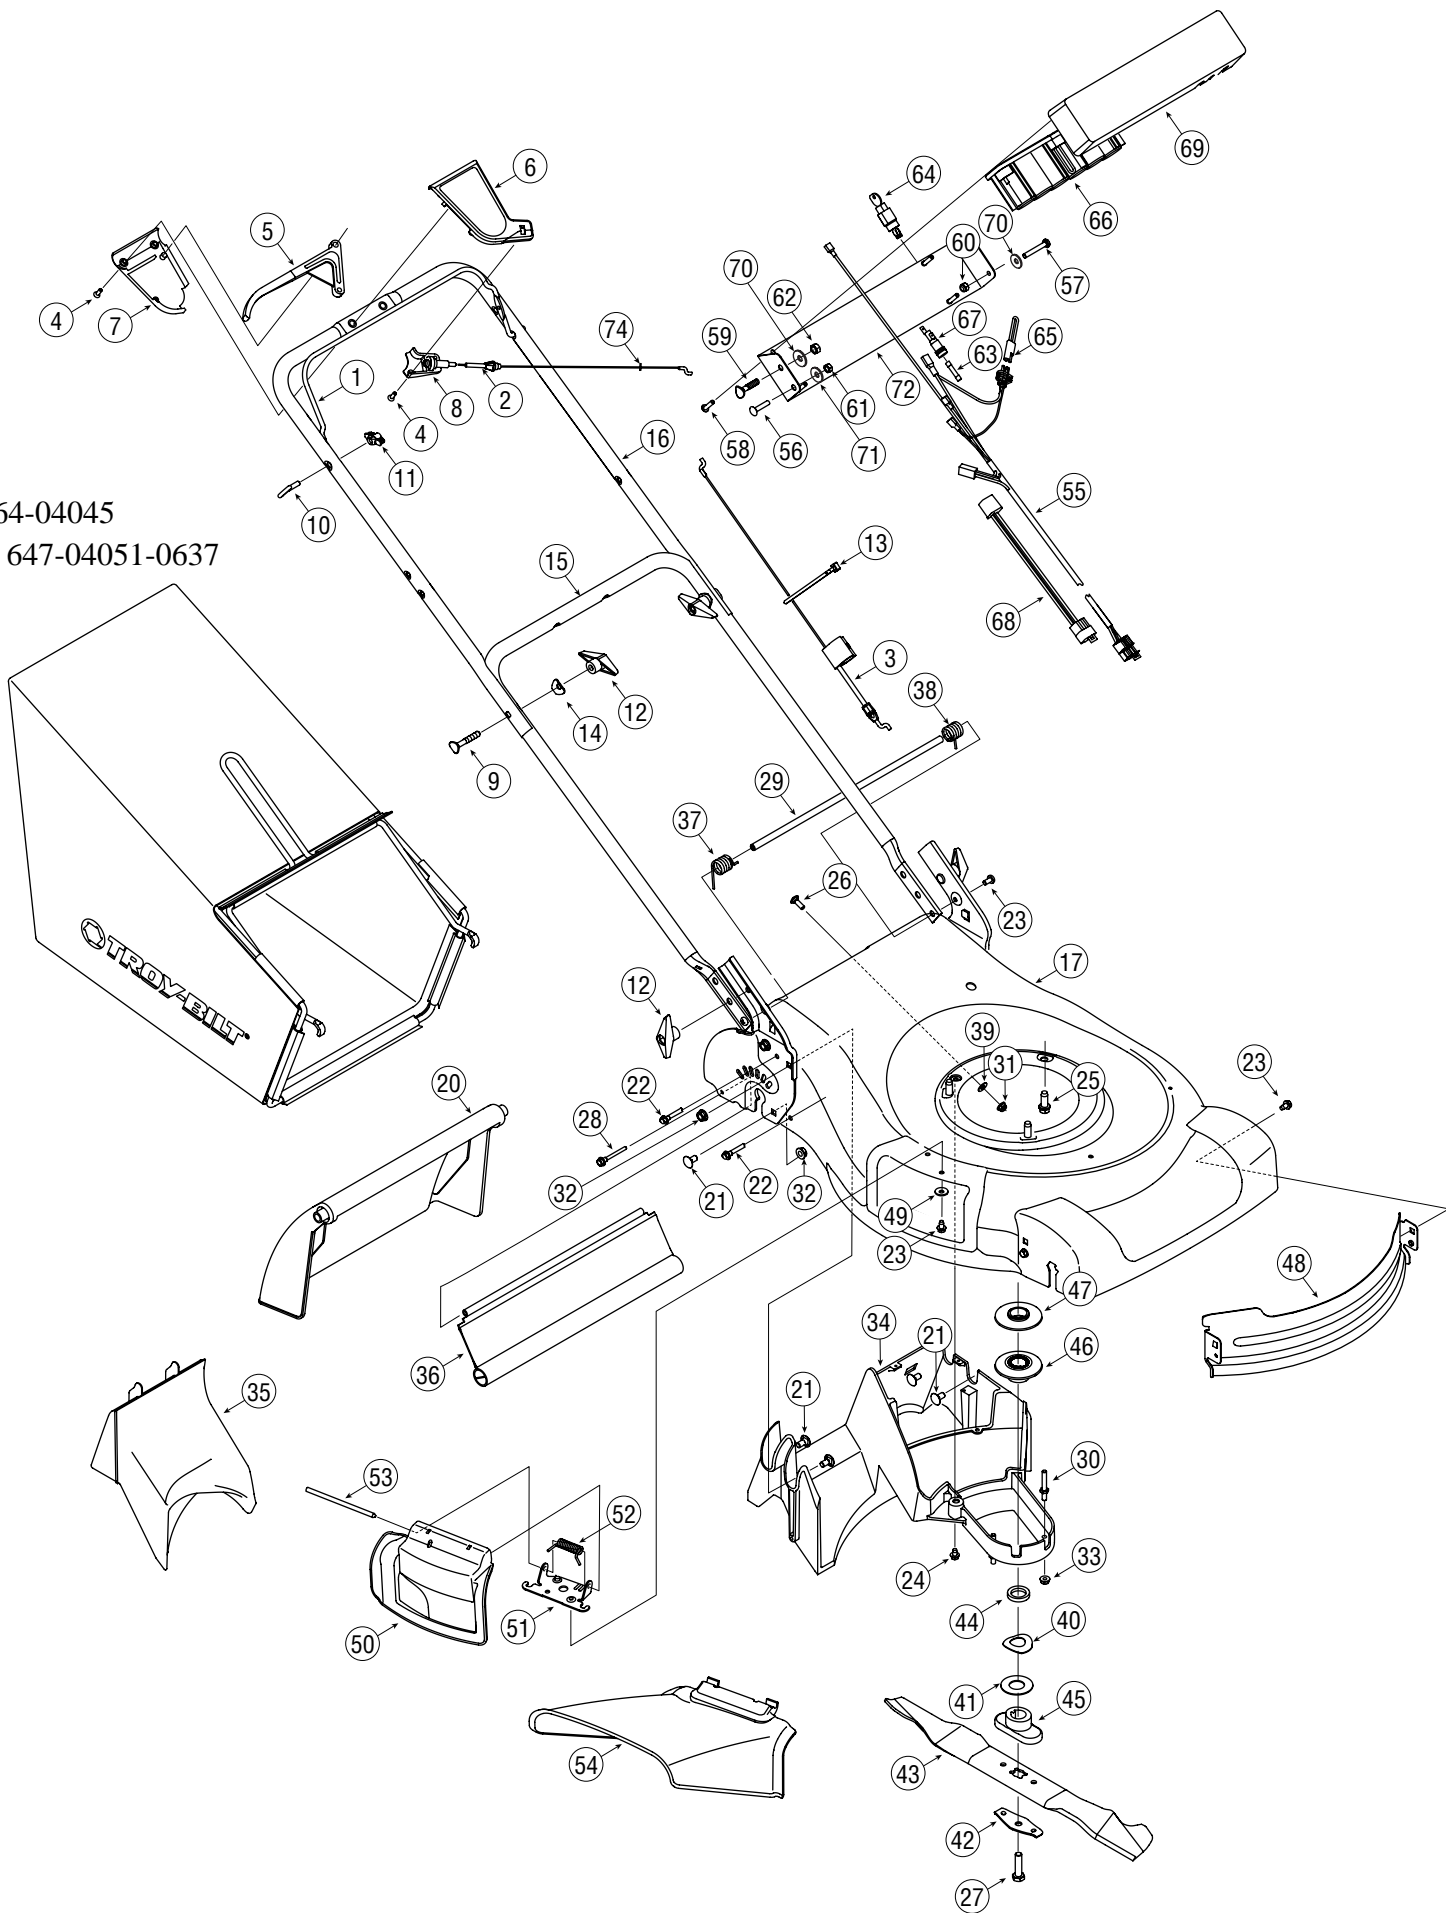

Bag = 964-04045
Frame = 647-04051-0637

8

Parts List

1	747-1161A	Blade Control
2	746-04195	Drive Cable
3	746-1130	Control Cable
4	710-1667	Screw, #10-16 x .625
5	731-0620	Drive Control Lever
6	731-1057	Upper Control Cover
7	731-1058	Lower Control Cover
8	731-1059	Mounting Cap
9	710-1174	Carriage Bolt, 5/16-18 x 2.0
10	710-1205	Eye Bolt
11	720-0279	Wing Nut
12	720-0284	Handle Knob
13	725-0157	Cable Tie
14	736-0451	Saddle Washer, .320 x .93 x .060
15	749-04202	Lower Handle
16	749-04209	Upper Handle
17	787-01213	21" Deck
18	647-04048	Grass Catcher Frame
19	664-04042	Grass Catcher
20	731-05017	Rear Door
21	710-0260A	Carriage Bolt, 5/16-18 x .62
22	710-1241	Screw, 1/4-15 x 1.00
23	710-0599	TT Screw, 1/4-20 x .500
24	710-0653	TT Screw, 1/4-20 x .375
25	710-0654A	Screw, 3/8-16 x 1.00
26	710-0703	Carriage Screw, 1/4-20 x .75
27	710-1044	Screw, 3/8-24 x 1.50
28	710-1802	Screw, 1/4-20 x 2.00
29	711-04374	Door Pivot Rod
30	711-0993	Belt Guard Pin
31	712-04064	Flange Lock Nut, 1/4-20
32	712-3004A	Flange Lock Nut, 5/16-18
33	712-3027	Flange Lock Nut, 1/4-20
34	731-05154	Deck Baffle
35	731-05157	Mulch Plug
36	731-05185	Trailshield
37	732-04264	Door Torsion Spring - RH

38	732-04265	Door Torsion Spring - LH
39	736-0463	Flat Washer, .25 x .630 x .0515
40	736-0513	Spring Washer, .890 x 1.70 x .048
41	736-0514	Flat Washer, .885 x 1.850 x .060
42	736-0524B	Blade Bell Support
43	742-0741	21" Mulching Blade
44	748-0358	Engine Spacer
45	748-0376C	Blade Adapter
46	756-04156	Lower Engine Pulley
47	756-04157	Upper Engine Pulley
48	787-01224	Front Deck Baffle
49	736-0270	Bell Washer, .265 x .75 x .062
50	687-02055	Mulching Baffle
51	17032A	Deflector Chute Adapter
52	732-1014	Torsion Spring
53	747-0710	Hinge Pin
54	731-04177	Side Discharge Chute
55	725-1442†	Electric Starter Harness Assembly
56	710-0111†	Screw, 1/4-20 x 1.25
57	710-0136†	Screw, 1/4-20 x 1.75
58	710-0969†	Screw, #12-16 x 1.00
59	710-1250†	Curved Carriage Bolt, 5/16 x 1.5
60	712-0324†	Hex Lock Nut, 1/4-20
61	712-3006†	Hex Nut, 1/4-20
62	712-3010†	Hex Nut, 5/16-18
63	725-0298†	7.5 Amp Fuse
64	725-0873†	Key Switch
65	725-1206†	Plug
66	725-1276†	12 Volt Battery
67	725-1428†	Fuse Holder
68	725-1538†	Ext Harness
69	731-0891A†	Upper Battery Tray
70	736-0242†	Bell Washer, .340 x .872 x .060
71	736-0270†	Bell Washer, .265 x .75 x .062
72	782-9012†	Lower Battery Tray
73	725-0727†	Battery Charger (Not Shown)
74	735-0226	Rubber Gromet

† If equipped

IMPORTANT
For a proper working machine, use Factory Approved Parts. **V-BELTS** are specially designed to engage and disengage safely. A substitute (non OEM) V-Belt can be dangerous by not disengaging completely.