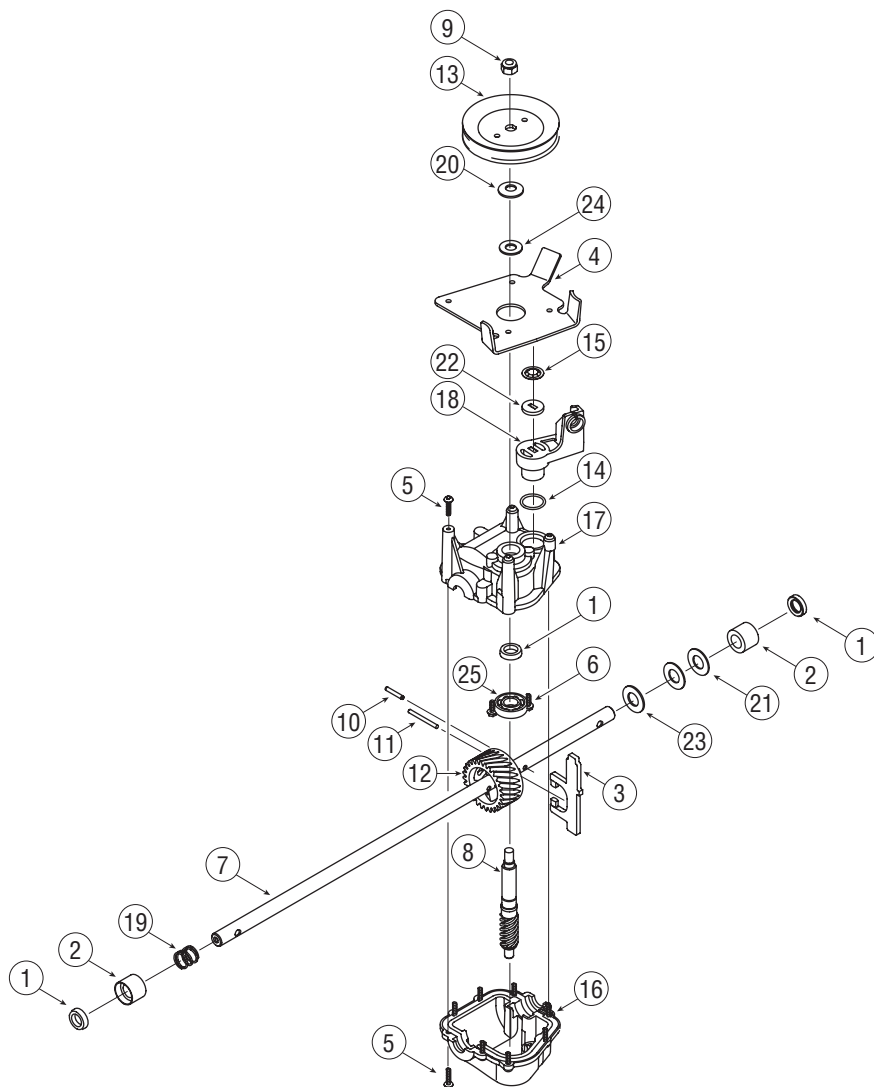

1	618-04229	Transmission Assembly
2	710-04223	Screw, M6 x 1.0
3	715-0221	Dowel Pin
4	717-04184	Spur Gear, 14T - LH
5	717-04192	Spur Gear, 14T - RH
6	732-0611	Extension Spring, .38 OD x 3.6
7	736-0414	Flat Washer, .570 x 1.120 x .062
8	741-0710	Sleeve Bearing, .502 x .627 x 1.00
9	748-04073	Transmission Bearing Support
10	750-04317	Clip Spacer
11	754-04078A	V-Belt, 3L x 35.5
12	782-7551A	Wheel Dust Cover
13	787-01262	Transmission Cable Bracket
14	634-04207	Rear Wheel
15	734-04033	Front Wheel
16	687-02133	Front Bracket Assembly

17	687-02134	Rear Bracket Assembly
18	687-02148	Handle Bracket Assembly - RH
19	687-02149	Handle Bracket Assembly - LH
20	710-0599	TT Screw, 1/4-20 x .500
21	712-0431	Flange Lock Nut, 3/8-16
22	714-0174	Cotter Pin
23	720-0223	Grip
24	732-04261	Spring Lever
25	732-04271	Extension Spring, .500 ID x 6.85 Lg
26	741-04136	Split Hex Flange Bearing
27	750-04305	Spacer
28	787-01235	Cross Bracket
29	787-01251	Stop Bracket
30	736-0504	Wave Washer, .510 x .750 x .017
31	731-05237	Spring Bracket Cover

8

Parts List

1	721-04107	Oil Seal	14	721-04110	O-Ring
2	741-04106	Plastic Bushing	15	726-04043	Push Nut, 3/8 ID x 3/4 OD
3	707-04409	Shift Fork	16	731-04883	Lower Housing
4	707-04540	Transmission Bracket	17	731-05099	Upper Housing
5	710-04329	Screw, .159 OD x .610	18	731-05100	Clutch Lever
6	710-04374	Hex Screw, .159 OD x .43	19	732-04278	Compression Spring, .525 ID x .588
7	711-04386	Output Shaft	20	736-0105	Bell Washer, .375 x .870 x .063
8	711-04394	Input Shaft	21	736-04170	Flat Washer, .508 ID x 1.00 OD
9	712-0411	Hex Lock Nut, 5/16-24	22	736-04178	Felt Slotted Washer
10	715-0129	Spirol Pin	23	736-0572	Flat Washer, .510 x 1.00 x .060
11	715-04030	Dowel Pin	24	736-0864	Thrust Washer, .375 x .812 x .060
12	717-04194	Plastic Gear, 28T	25	741-04116	Ball Bearing
13	756-04151	Pulley, 3.36 OD			