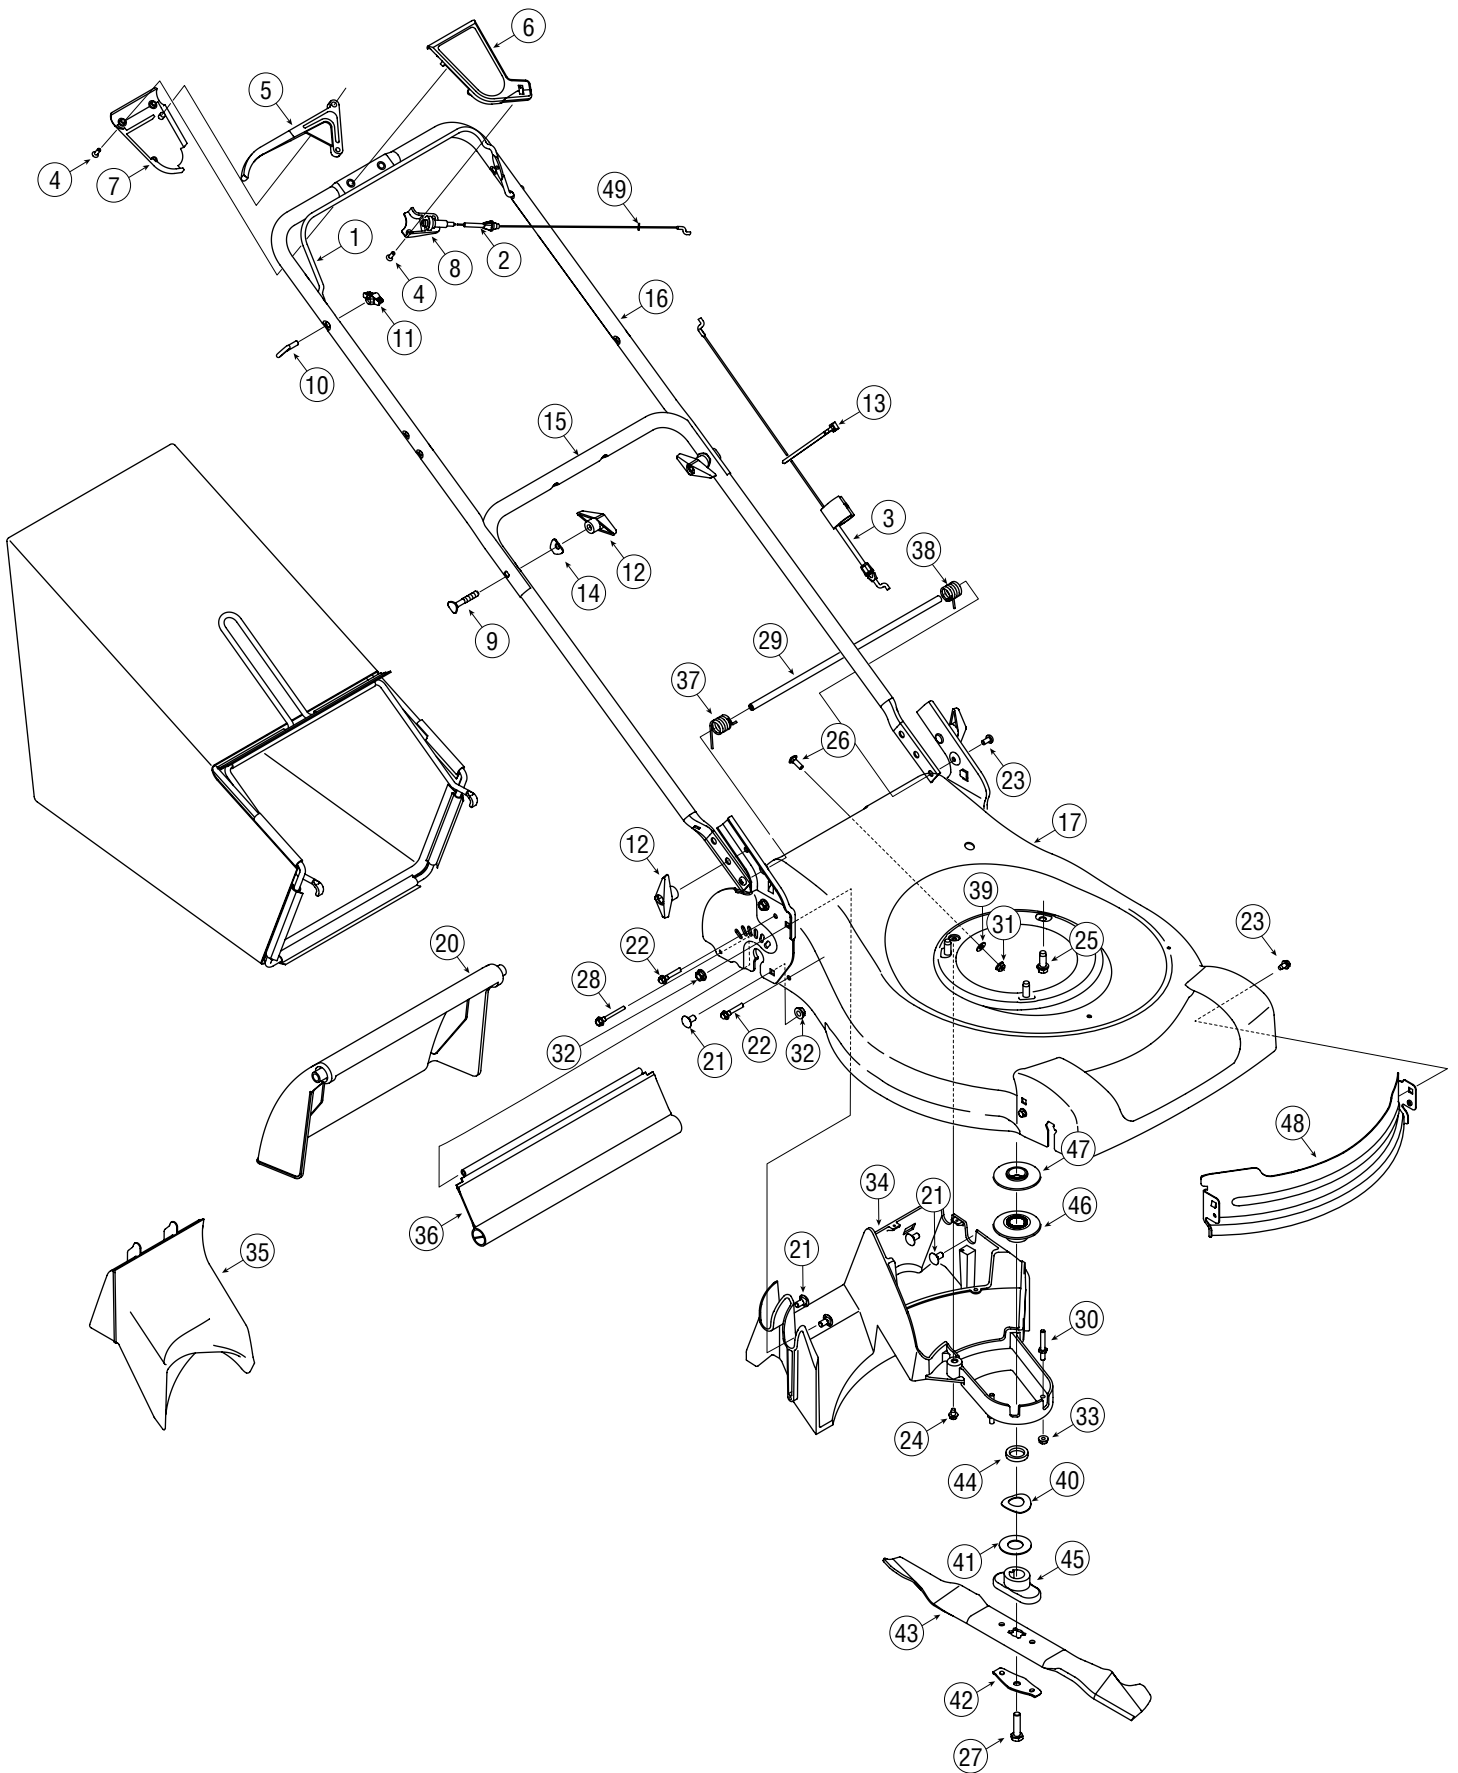

1	618-04229	Transmission Assembly
2	710-04223	Screw, M6 x 1.0
3	715-0221	Dowel Pin
4	717-04184	Spur Gear, 14T - LH
5	717-04192	Spur Gear, 14T - RH
6	732-0611	Extension Spring, .38 OD x 3.6
7	736-0414	Flat Washer, .570 x 1.120 x .062
8	741-0710	Sleeve Bearing, .502 x .627 x 1.00
9	748-04073	Transmission Bearing Support
10	750-04317	Clip Spacer
11	754-04078A	V-Belt, 3L x 35.5
12	782-7551A	Wheel Dust Cover
13	787-01262	Transmission Cable Bracket
14	634-04209	Rear Wheel
15	734-04087	Front Wheel

16	687-02133	Front Bracket Assembly
17	687-02134	Rear Bracket Assembly
18	687-02148	Handle Bracket Assembly - RH
19	687-02149	Handle Bracket Assembly - LH
20	710-0599	TT Screw, 1/4-20 x .500
21	712-0431	Flange Lock Nut, 3/8-16
22	714-0174	Cotter Pin
23	720-0223	Grip
24	732-04261	Spring Lever
25	732-04271	Extension Spring, .500 ID x 6.85 Lg
26	741-04136	Split Hex Flange Bearing
27	750-04305	Spacer
28	787-01235	Cross Bracket
29	787-01251	Stop Bracket

8

Parts List

1	721-04107	Oil Seal	14	721-04110	O-Ring
2	741-04106	Plastic Bushing	15	726-04043	Push Nut, 3/8 ID x 3/4 OD
3	707-04409	Shift Fork	16	731-04883	Lower Housing
4	707-04540	Transmission Bracket	17	731-05099	Upper Housing
5	710-04329	Screw, .159 OD x .610	18	731-05100	Clutch Lever
6	710-04374	Hex Screw, .159 OD x .43	19	732-04278	Compression Spring, .525 ID x .588
7	711-04386	Output Shaft	20	736-0105	Bell Washer, .375 x .870 x .063
8	711-04394	Input Shaft	21	736-04170	Flat Washer, .508 ID x 1.00 OD
9	712-0411	Hex Lock Nut, 5/16-24	22	736-04178	Felt Slotted Washer
10	715-0129	Spirol Pin	23	736-0572	Flat Washer, .510 x 1.00 x .060
11	715-04030	Dowel Pin	24	736-0864	Thrust Washer, .375 x .812 x .060
12	717-04194	Plastic Gear, 28T	25	741-04116	Ball Bearing
13	756-04151	Pulley, 3.36 OD			