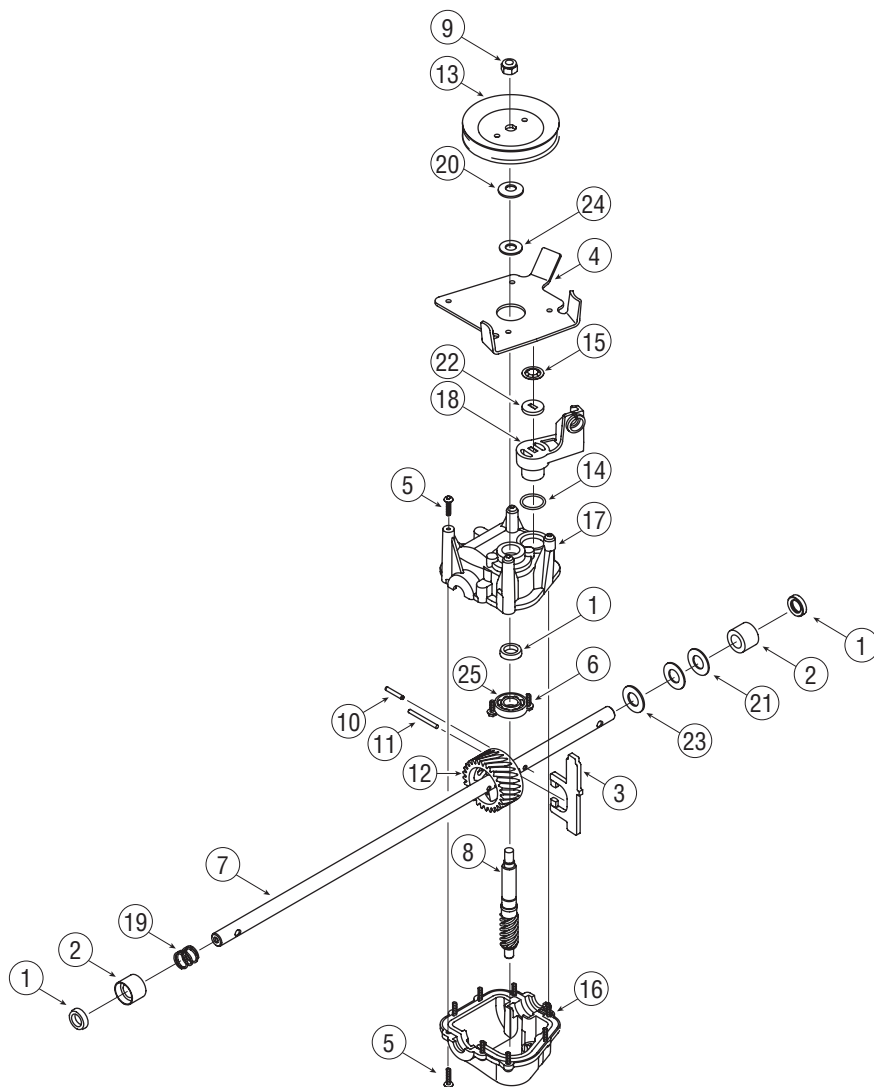

1	618-04229	Transmission Assembly
2	710-04223	Screw, M6 x 1.0
3	715-0221	Dowel Pin
4	717-04184	Spur Gear, 14T - LH
5	717-04192	Spur Gear, 14T - RH
6	732-0611	Extension Spring, .38 OD x 3.6
7	736-0414	Flat Washer, .570 x 1.120 x .062
8	741-0710	Sleeve Bearing, .502 x .627 x 1.00
9	748-04073	Transmission Bearing Support
10	750-04317	Clip Spacer
11	754-04078A	V-Belt, 3L x 35.5
12	782-7551A	Wheel Dust Cover
13	787-01262	Transmission Cable Bracket
14	634-04209	Rear Wheel
15	734-04087	Front Wheel

16	687-02133	Front Bracket Assembly
17	687-02134	Rear Bracket Assembly
18	687-02148	Handle Bracket Assembly - RH
19	687-02149	Handle Bracket Assembly - LH
20	710-0599	TT Screw, 1/4-20 x .500
21	712-0431	Flange Lock Nut, 3/8-16
22	714-0174	Cotter Pin
23	720-0223	Grip
24	732-04261	Spring Lever
25	732-04271	Extension Spring, .500 ID x 6.85 Lg
26	741-04136	Split Hex Flange Bearing
27	750-04305	Spacer
28	787-01235	Cross Bracket
29	787-01251	Stop Bracket

8

Parts List

1	721-04107	Oil Seal	14	721-04110	O-Ring
2	741-04106	Plastic Bushing	15	726-04043	Push Nut, 3/8 ID x 3/4 OD
3	707-04409	Shift Fork	16	731-04883	Lower Housing
4	707-04540	Transmission Bracket	17	731-05099	Upper Housing
5	710-04329	Screw, .159 OD x .610	18	731-05100	Clutch Lever
6	710-04374	Hex Screw, .159 OD x .43	19	732-04278	Compression Spring, .525 ID x .588
7	711-04386	Output Shaft	20	736-0105	Bell Washer, .375 x .870 x .063
8	711-04394	Input Shaft	21	736-04170	Flat Washer, .508 ID x 1.00 OD
9	712-0411	Hex Lock Nut, 5/16-24	22	736-04178	Felt Slotted Washer
10	715-0129	Spirol Pin	23	736-0572	Flat Washer, .510 x 1.00 x .060
11	715-04030	Dowel Pin	24	736-0864	Thrust Washer, .375 x .812 x .060
12	717-04194	Plastic Gear, 28T	25	741-04116	Ball Bearing
13	756-04151	Pulley, 3.36 OD			